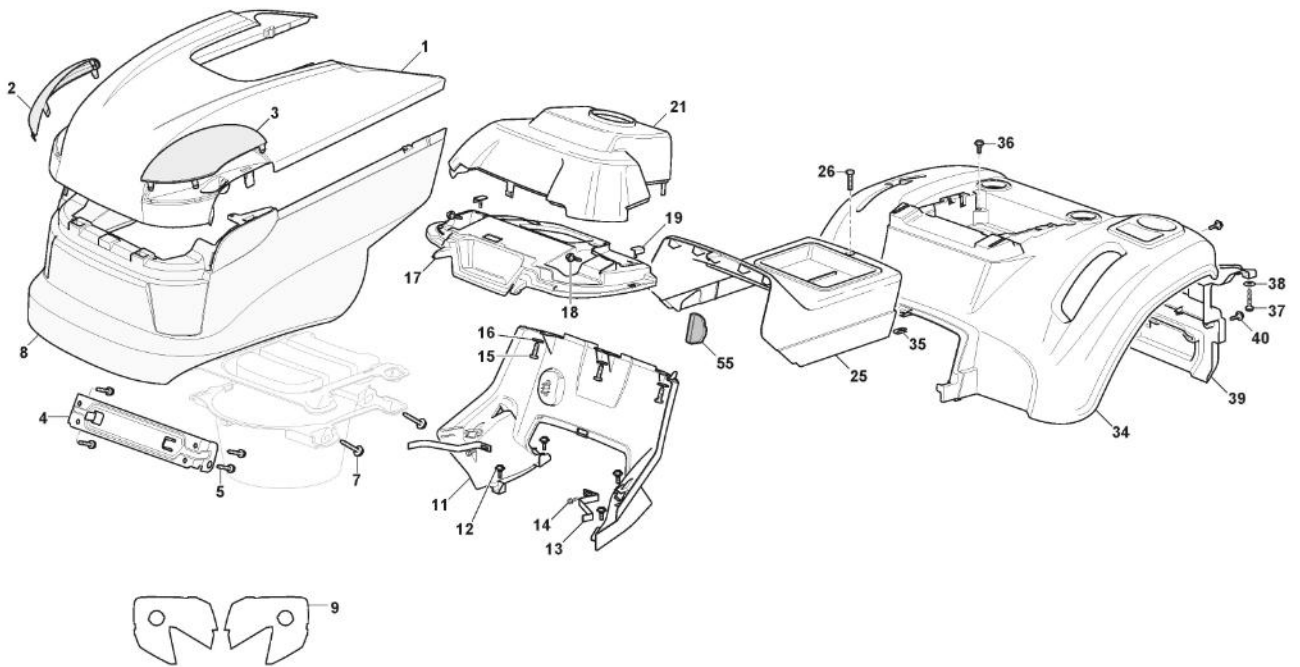

ST. S.P.A.

GB Trac 998 MS (2023)

2T0510476/GBA

Spare parts list Reservdelar Repuestos Ersatzteile Pièces détachées Reserve onderdelen Catalogo ricambi

- Use ST. S.p.A. Genuine Spare Parts specified in the parts list for repair and/or replacement.
- The contents described in the parts list may change due to improvement.
- The drawings of the spare parts are only indicative And might Not represent the part in question exactly.
- The indications "right" - "left" - "front" - "rear" refer to the position of the operator when using the machine.
- When placing orders of parts for repair And/Or replacement, make sure that the illustrated parts list Is the one applying to the machine's year of manufacture, as shown on the identification plate attached to the machine.

Rahmensatz

Bild Nr.	Anzahl	Teilenummer	Beschreibung	Hinweis	Von	Bis
1	1	124487998/0	Split			
2	2	125510169/1	Bolzen			
3	4	112155000/0	Mutter			
4	2	112735403/0	Schraube			
5	1	325547225/0	Rechte Plättchen			
6	1	325547227/0	Linke Platte			
11	1	382785169/1	Lenkungsaeulehalter			
12	4	125943009/0	Schraube			
15	6	125943009/0	Schraube			
16	1	382785179/1	Fussbretthalter	For Gear Models		
17	2	125943009/0	Schraube			
18	2	125943009/0	Schraube			
19	2	112728697/0	Schraube			
20	1	325500050/0	Rechte Fussbrett			
21	1	325500051/0	Linke Fussbrett			
22	2	112735403/0	Schraube			
25	2	112293201/0	Mutter			
26	1	325820109/1	Sitzhalter			
27	2	125160048/0	Entfernungsstück			
28	2	125430263/0	Feder			
29	1	325785379/1	Halter			
30	1	325820111/1	Switch Comand Cross			
31	2	125430264/1	Feder			
32	2	112521350/0	Scheibe			
33	2	112691400/0	Schraube			
34	2	325600148/0	Schutzkasten			
35	1	382547061/1	Plättchen			
36	2	122524970/3	Bolzen			
37	1	382820151/3	Sitzhalter			
38	2	112155010/0	Mutter			
39	2	118203854/0	Haube			
40	4	125943009/0	Schraube			