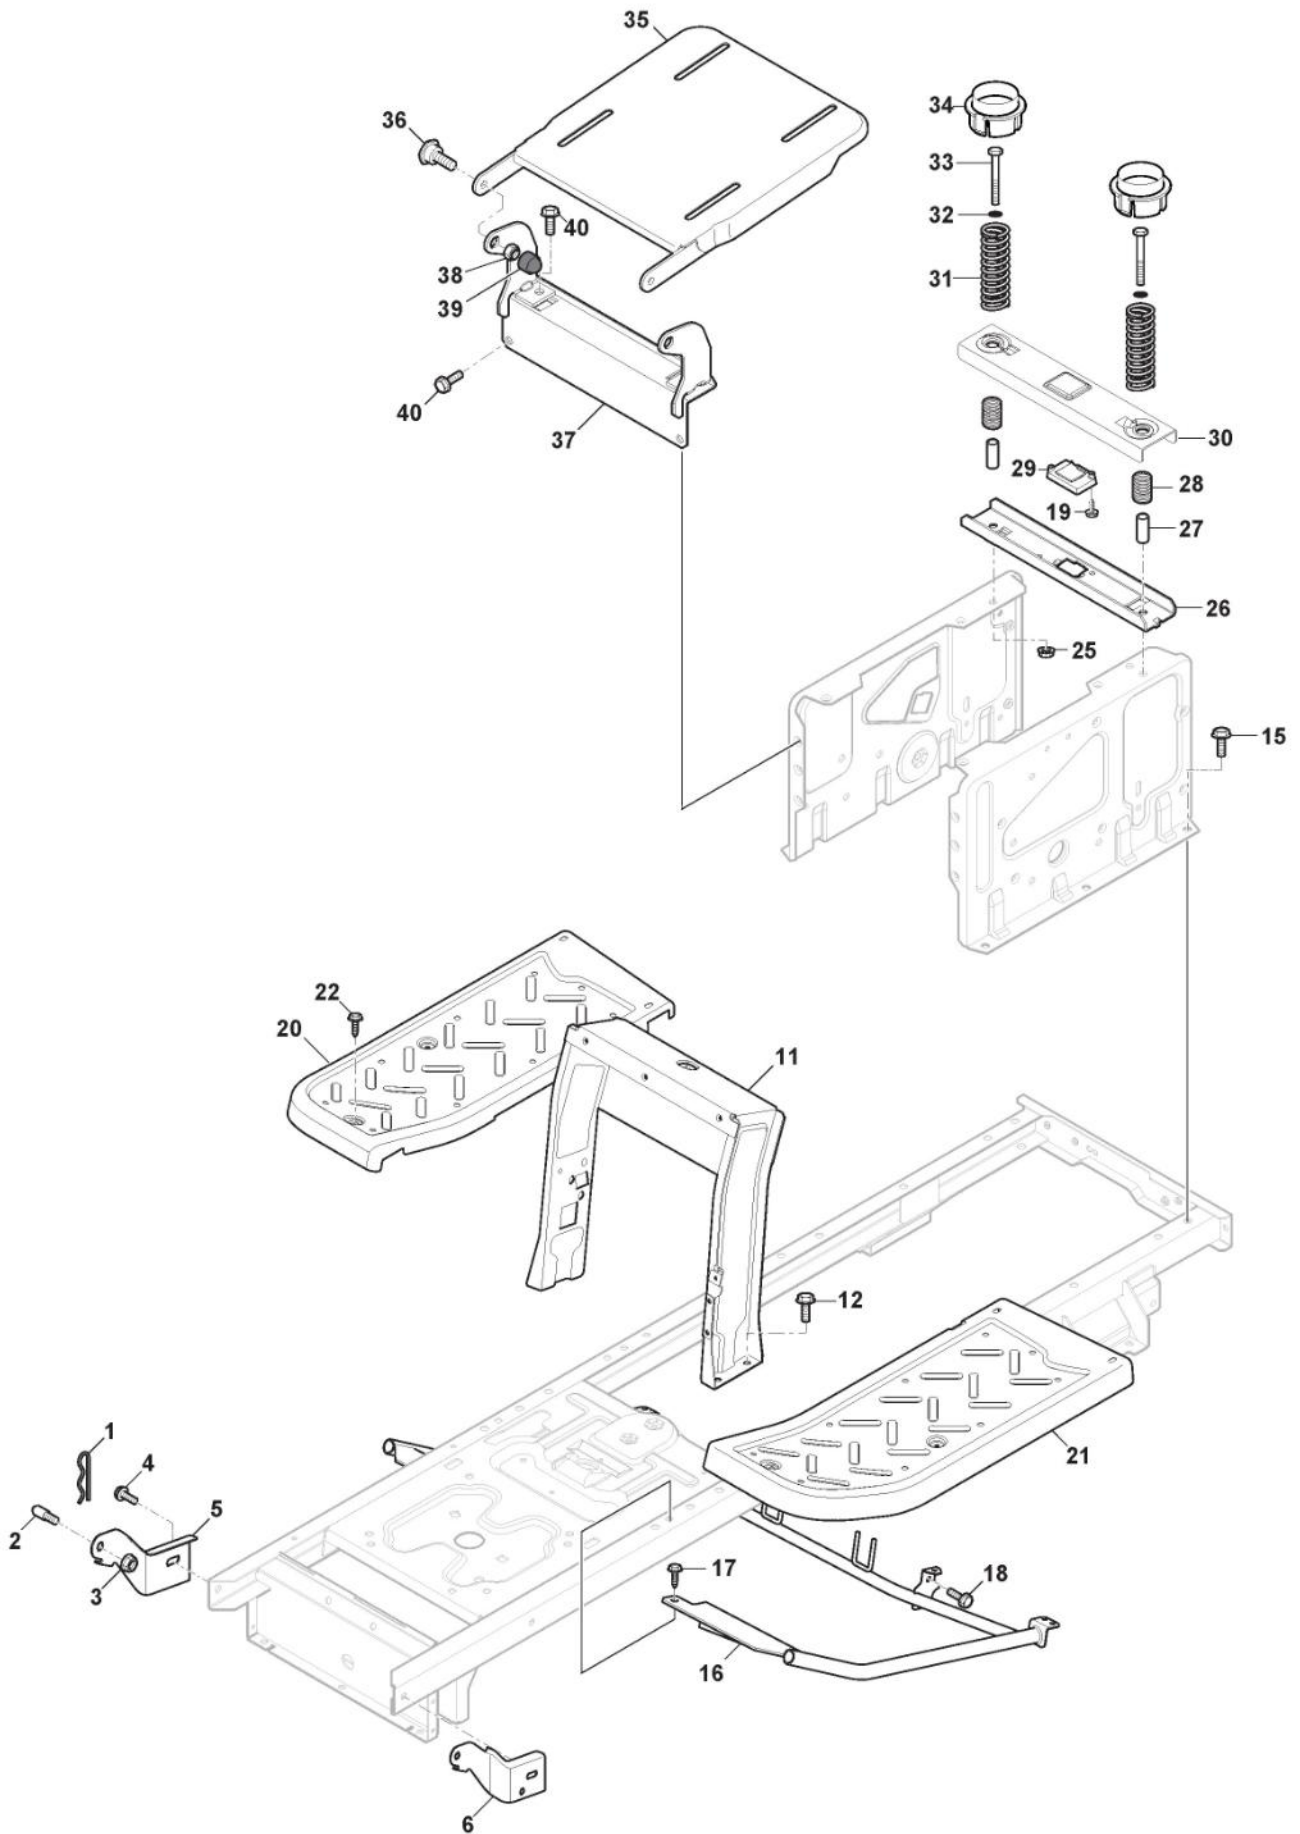

ST. S.P.A.

GB Trac 998 MS (2023)

2T0510476/GBA

Spare parts list Reservdelar Repuestos Ersatzteile Pièces détachées Reserve onderdelen Catalogo ricambi

- Use ST. S.p.A. Genuine Spare Parts specified in the parts list for repair and/or replacement.
- The contents described in the parts list may change due to improvement.
- The drawings of the spare parts are only indicative And might Not represent the part in question exactly.
- The indications "right" - "left" - "front" - "rear" refer to the position of the operator when using the machine.
- When placing orders of parts for repair And/Or replacement, make sure that the illustrated parts list Is the one applying to the machine's year of manufacture, as shown on the identification plate attached to the machine.

Rahmensatz

Bild Nr.	Anzahl	Teilenummer	Beschreibung	Hinweis	Von	Bis
1	1	124487998/0	Split			
2	2	125510169/1	Bolzen			
3	4	112155000/0	Mutter			
4	2	112735403/0	Schraube			
5	1	325547225/0	Rechte Plättchen			
6	1	325547227/0	Linke Platte			
11	1	382785169/1	Lenkungsaeulehalter			
12	4	125943009/0	Schraube			
15	6	125943009/0	Schraube			
16	1	382785179/1	Fussbretthalter	For Gear Models		
17	2	125943009/0	Schraube			
18	2	125943009/0	Schraube			
19	2	112728697/0	Schraube			
20	1	325500050/0	Rechte Fussbrett			
21	1	325500051/0	Linke Fussbrett			
22	2	112735403/0	Schraube			
25	2	112293201/0	Mutter			
26	1	325820109/1	Sitzhalter			
27	2	125160048/0	Entfernungsstück			
28	2	125430263/0	Feder			
29	1	325785379/1	Halter			
30	1	325820111/1	Switch Comand Cross			
31	2	125430264/1	Feder			
32	2	112521350/0	Scheibe			
33	2	112691400/0	Schraube			
34	2	325600148/0	Schutzkasten			
35	1	382547061/1	Plättchen			
36	2	122524970/3	Bolzen			
37	1	382820151/3	Sitzhalter			
38	2	112155010/0	Mutter			
39	2	118203854/0	Haube			
40	4	125943009/0	Schraube			