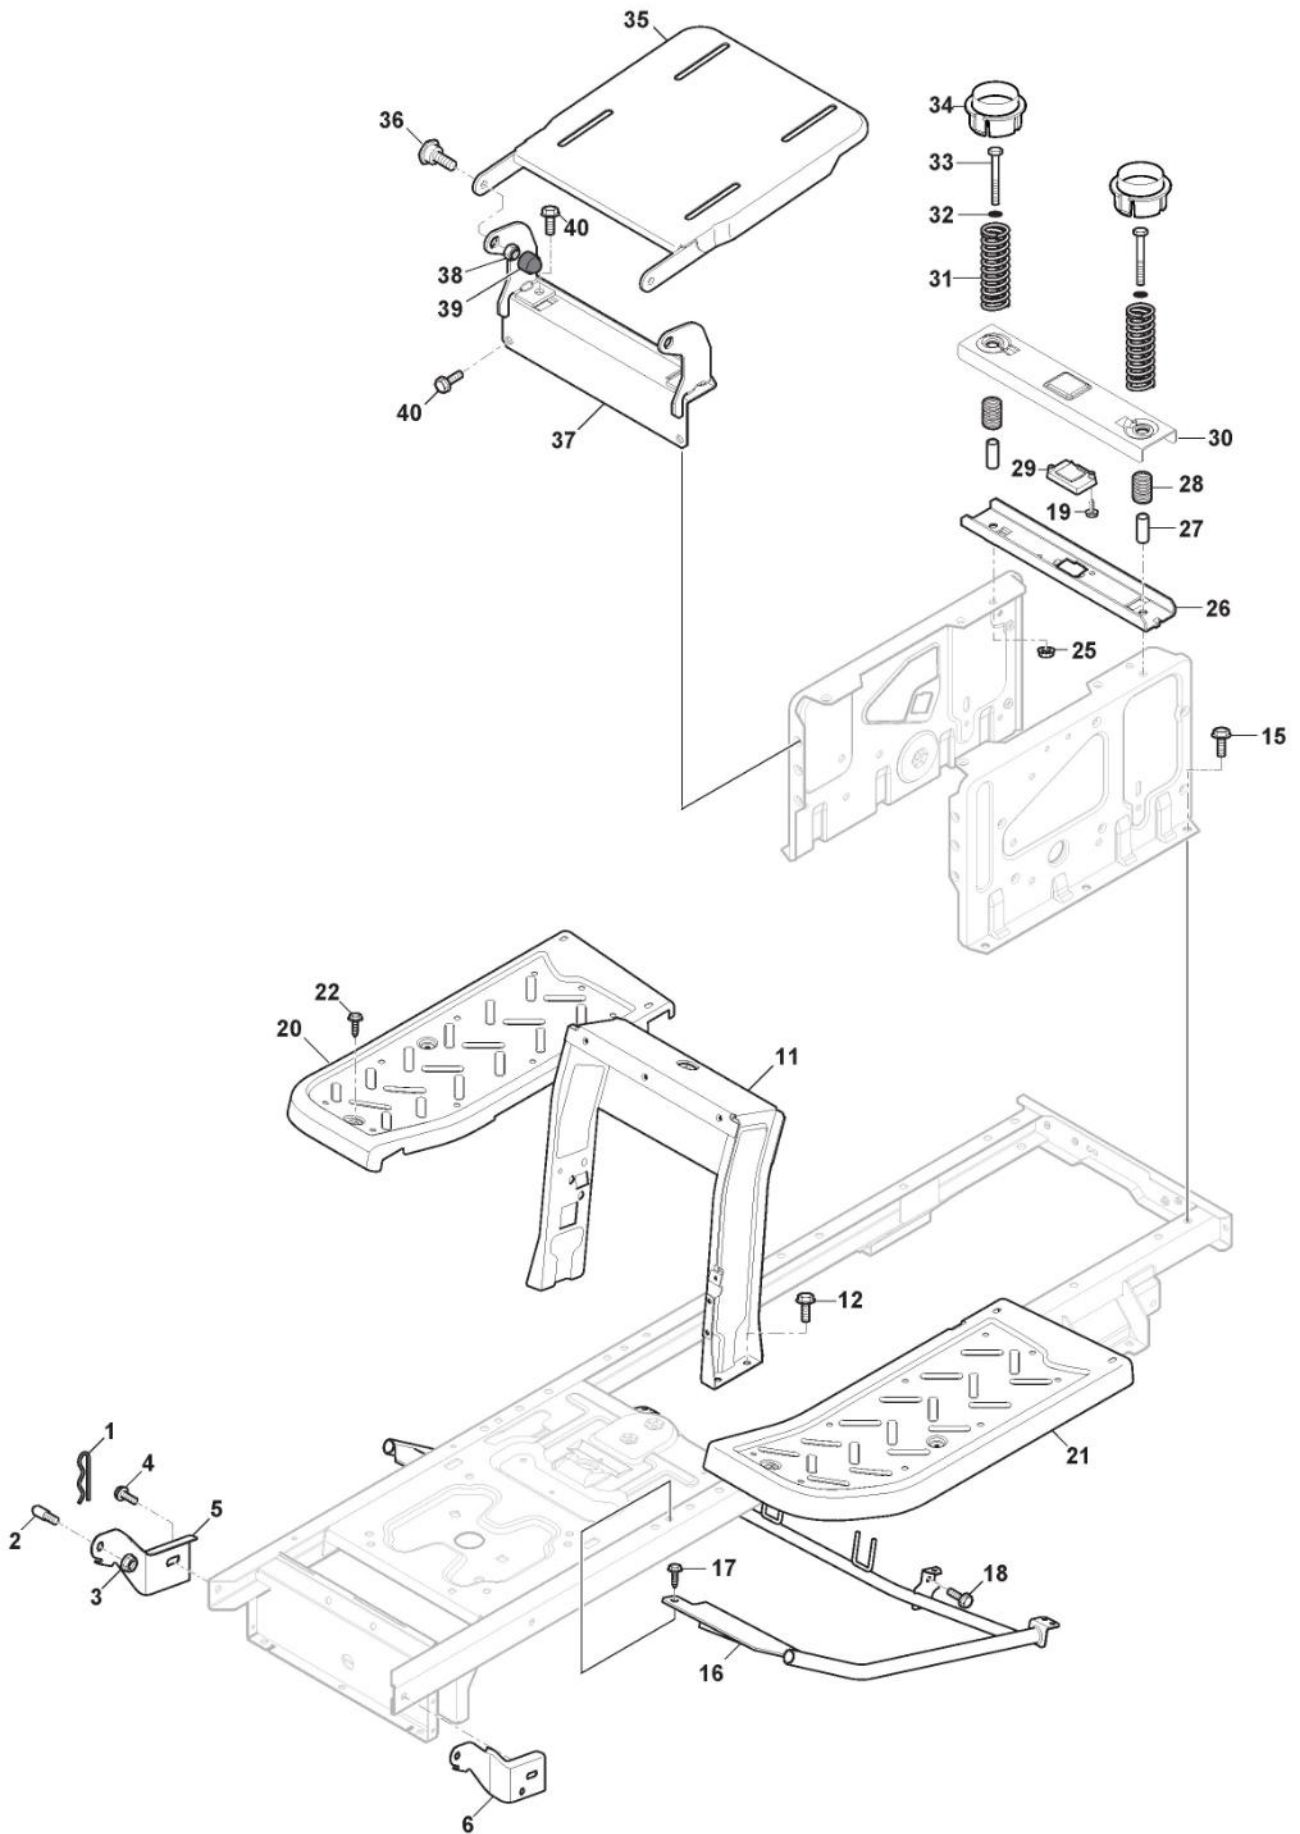

# ST. S.P.A.

**98SD (2022)**

2T0510403/LC

**Spare parts list**  
**Reservdelar**  
**Repuestos**  
**Ersatzteile**  
**Pièces détachées**  
**Reserve onderdelen**  
**Catalogo ricambi**

- Use ST. S.p.A. Genuine Spare Parts specified in the parts list for repair and/or replacement.
- The contents described in the parts list may change due to improvement.
- The drawings of the spare parts are only indicative And might Not represent the part in question exactly.
- The indications "right" - "left" - "front" - "rear" refer to the position of the operator when using the machine.
- When placing orders of parts for repair And/Or replacement, make sure that the illustrated parts list Is the one applying to the machine's year of manufacture, as shown on the identification plate attached to the machine.

# Rahmensatz

Bild Nr.	Anzahl	Teilenummer	Beschreibung	Hinweis	Von	Bis
1	1	124487998/0	Split			
2	2	125510169/1	Bolzen			
3	4	112155000/0	Mutter			
4	2	112735403/0	Schraube			
5	1	325547225/0	Rechte Plättchen			
6	1	325547227/0	Linke Platte			
11	1	382785169/1	Lenkungsaeulehalter			
12	4	125943009/0	Schraube			
15	6	125943009/0	Schraube			
16	1	382785179/1	Fussbretthalter	For Mechanical/Gear Models		
17	2	125943009/0	Schraube			
18	2	125943009/0	Schraube			
19	2	112728697/0	Schraube			
20	1	325500050/0	Rechte Fussbrett			
21	1	325500051/0	Linke Fussbrett			
22	2	112735403/0	Schraube			
25	2	112293201/0	Mutter			
26	1	325820109/1	Sitzhalter			
27	2	125160048/0	Entfernungsstück			
28	2	125430263/0	Feder			
29	1	325785379/1	Halter			
30	1	325820111/1	Switch Comand Cross			
31	2	125430264/1	Feder			
32	2	112521350/0	Scheibe			
33	2	112691400/0	Schraube			
34	2	325600148/0	Schutzkasten			
35	1	382547061/1	Plättchen			
36	2	122524970/3	Bolzen			
37	1	382820151/2	Sitzhalter			To S/N 22JA3RON 004240
37	1	382820151/3	Sitzhalter		From S/N 22JA3RON 004241	
38	2	112155010/0	Mutter			
39	2	118203854/0	Haube			
40	4	125943009/0	Schraube			