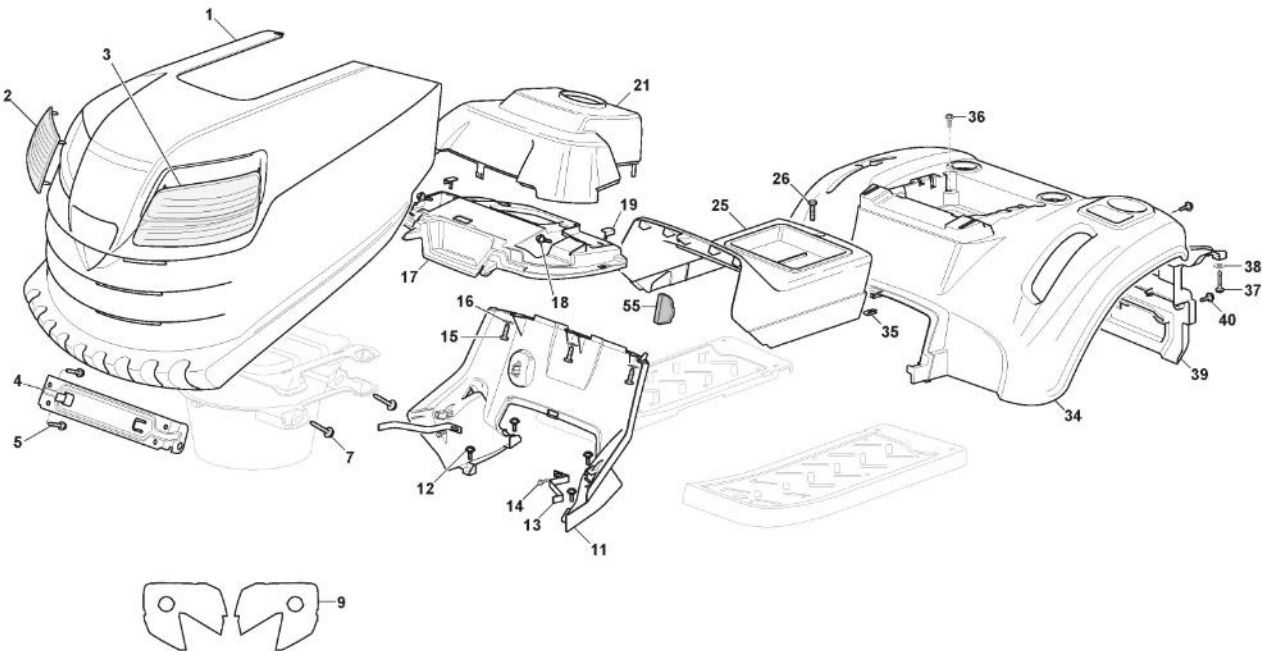

# ST. S.P.A.

**98SD (2022)**

2T0510403/LC

**Spare parts list**  
**Reservdelar**  
**Repuestos**  
**Ersatzteile**  
**Pièces détachées**  
**Reserve onderdelen**  
**Catalogo ricambi**

- Use ST. S.p.A. Genuine Spare Parts specified in the parts list for repair and/or replacement.
- The contents described in the parts list may change due to improvement.
- The drawings of the spare parts are only indicative And might Not represent the part in question exactly.
- The indications "right" - "left" - "front" - "rear" refer to the position of the operator when using the machine.
- When placing orders of parts for repair And/Or replacement, make sure that the illustrated parts list Is the one applying to the machine's year of manufacture, as shown on the identification plate attached to the machine.

# Rahmensatz

Bild Nr.	Anzahl	Teilenummer	Beschreibung	Hinweis	Von	Bis
1	1	124487998/0	Split			
2	2	125510169/1	Bolzen			
3	4	112155000/0	Mutter			
4	2	112735403/0	Schraube			
5	1	325547225/0	Rechte Plättchen			
6	1	325547227/0	Linke Platte			
11	1	382785169/1	Lenkungsaeulehalter			
12	4	125943009/0	Schraube			
15	6	125943009/0	Schraube			
16	1	382785179/1	Fussbretthalter	For Mechanical/Gear Models		
17	2	125943009/0	Schraube			
18	2	125943009/0	Schraube			
19	2	112728697/0	Schraube			
20	1	325500050/0	Rechte Fussbrett			
21	1	325500051/0	Linke Fussbrett			
22	2	112735403/0	Schraube			
25	2	112293201/0	Mutter			
26	1	325820109/1	Sitzhalter			
27	2	125160048/0	Entfernungsstück			
28	2	125430263/0	Feder			
29	1	325785379/1	Halter			
30	1	325820111/1	Switch Comand Cross			
31	2	125430264/1	Feder			
32	2	112521350/0	Scheibe			
33	2	112691400/0	Schraube			
34	2	325600148/0	Schutzkasten			
35	1	382547061/1	Plättchen			
36	2	122524970/3	Bolzen			
37	1	382820151/2	Sitzhalter			To S/N 22JA3RON 004240
37	1	382820151/3	Sitzhalter		From S/N 22JA3RON 004241	
38	2	112155010/0	Mutter			
39	2	118203854/0	Haube			
40	4	125943009/0	Schraube			