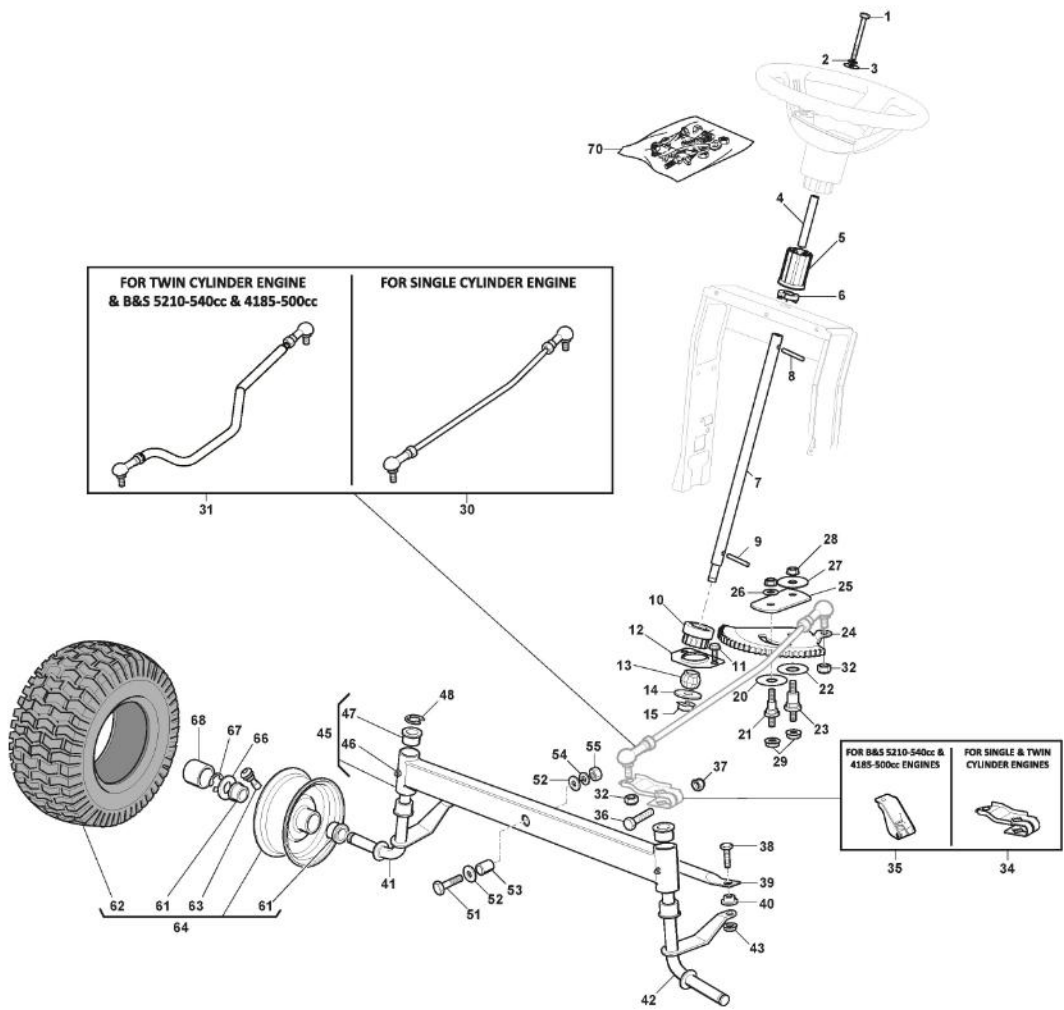

Lenkgetriebe

Bild Nr.	Anzahl	Teilenummer	Beschreibung	Hinweis	Von	Bis
1	1	112692050/0	Schraube			
2	1	112540260/0	Elastische Scheibe			
3	1	112523070/0	Scheibe			
4	1	125160047/0	Entfernungsstück			
5	1	325785318/0	Halter			
6	1	325038008/0	Büchse			
7	1	125520007/0	Lenkungsaeule			
8	1	112620300/0	Feder			
9	1	112622650/0	Stift			
10	1	125570003/0	Ritzel			
11	2	127943051/0	Schraube			
12	1	325785213/1	Halter			
13	1	325743000/0	Gelenk			
14	1	112521370/0	Scheibe			
15	1	112436030/0	Plattechten			
20	1	322672151/0	Anti Friktionswäscher			
21	1	125510173/0	Bolzen			
22	1	125670023/0	Scheibe			
23	1	125510165/0	Bolzen			
24	1	325735519/0	Lenkkranz			
25	1	325547233/0	Plättchen			
26	1	112369500/0	Federscheibe			
27	1	122160400/0	Federscheibe			
28	2	112155010/0	Mutter			
29	2	112155010/0	Mutter			
30	1	382000566/2	Lenkungsstab	For Single Cylinder Engine		
32	2	112156602/0	Mutter			
34	1	382318323/0	Lenkhebel	For Single and Twin Cilynder Engines		
36	1	112692395/2	Schraube			
37	1	112155020/0	Mutter			
38	2	125510103/0	Bolzen			
39	1	325840029/0	Spannstange			
40	2	325038007/0	Büchse			
41	1	382230373/1	Rechter Achsschenkel	15"		
42	1	382230375/1	Linker Achsschenkel	15"		
43	2	112155000/0	Mutter			
45	1	382034030/0	Kipphebel Mit Büchse Und Fettbüchse			
46	2	112379511/0	Fettbüchse			
47	4	125034002/1	Büchse			
48	1	112001010/0	Ring Benzing			
51	1	112692695/0	Schraube			
52	2	112523100/0	Scheibe			
53	1	125160016/1	Entfernungsstück			
54	1	112587100/0	Grower			
55	1	112295300/0	Mutter			
61	4	125122200/2	Kugellager			
62	2	125590019/0	Reifen 15x6.00-6 P512 WANDA	15"