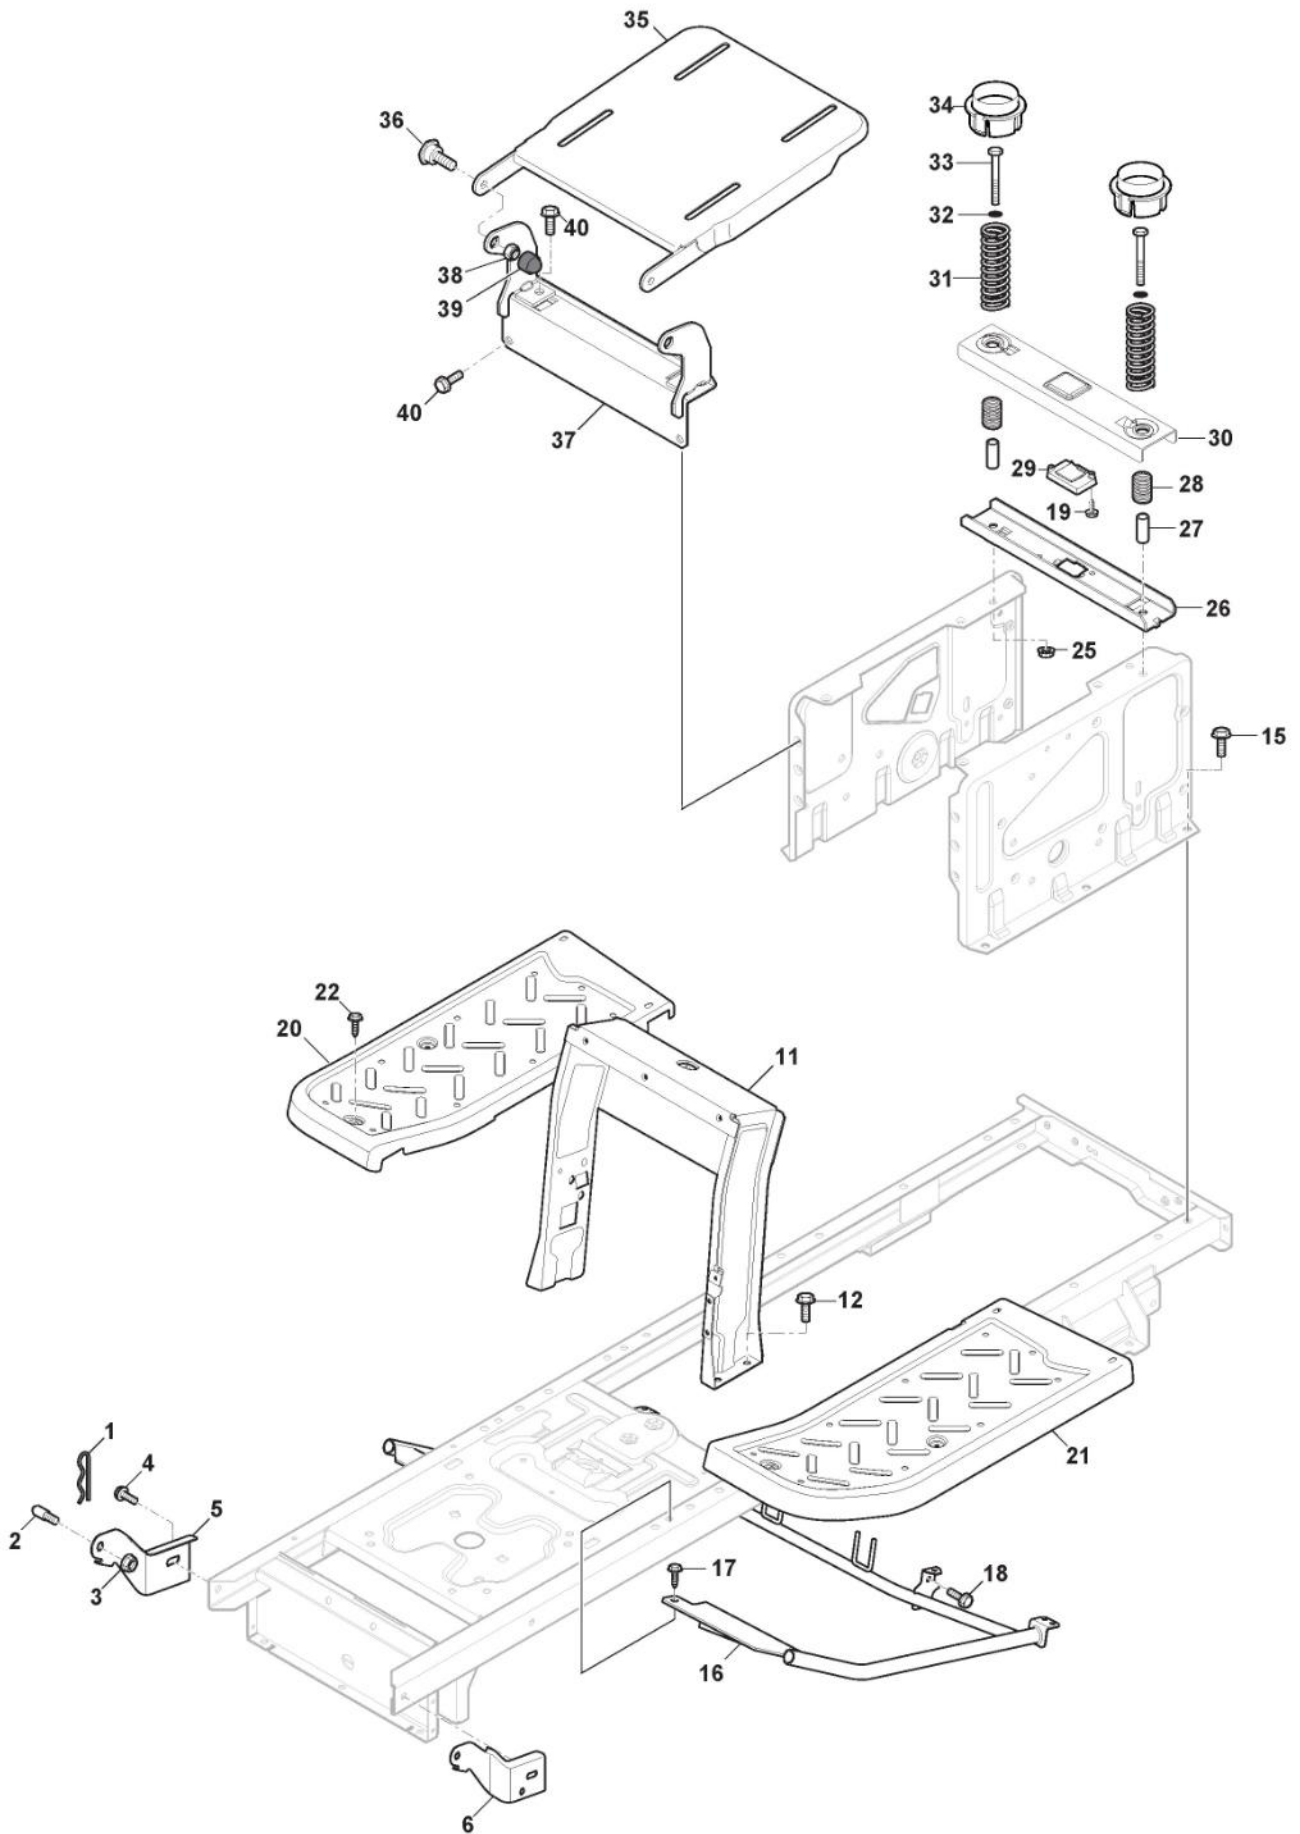

ST. S.P.A.

BB SD 150-98 (2022)

2T0620483/BB1

Spare parts list Reservdelar Repuestos Ersatzteile Pièces détachées Reserve onderdelen Catalogo ricambi

- Use ST. S.p.A. Genuine Spare Parts specified in the parts list for repair and/or replacement.
- The contents described in the parts list may change due to improvement.
- The drawings of the spare parts are only indicative And might Not represent the part in question exactly.
- The indications "right" - "left" - "front" - "rear" refer to the position of the operator when using the machine.
- When placing orders of parts for repair And/Or replacement, make sure that the illustrated parts list Is the one applying to the machine's year of manufacture, as shown on the identification plate attached to the machine.

Rahmensatz

Bild Nr.	Anzahl	Teilenummer	Beschreibung	Hinweis	Von	Bis
1	1	124487998/0	Split			
2	2	125510169/1	Bolzen			
3	4	112155000/0	Mutter			
4	2	112735403/0	Schraube			
5	1	325547225/0	Rechte Plättchen			
6	1	325547227/0	Linke Platte			
11	1	382785169/1	Lenkungsaeulehalter			
12	4	125943009/0	Schraube			
15	6	125943009/0	Schraube			
16	1	382785197/1	Fussbretthalter	For Hydrostatic Models		
17	2	125943009/0	Schraube			
18	2	125943009/0	Schraube			
19	2	112728697/0	Schraube			
20	1	325500050/0	Rechte Fussbrett			
21	1	325500051/0	Linke Fussbrett			
22	2	112735403/0	Schraube			
25	2	112293201/0	Mutter			
26	1	325820109/1	Sitzhalter			
27	2	125160048/0	Entfernungsstück			
28	2	125430263/0	Feder			
29	1	325785379/1	Halter			
30	1	325820111/1	Switch Comand Cross			
31	2	125430264/1	Feder			
32	2	112521350/0	Scheibe			
33	2	112691400/0	Schraube			
34	2	325600148/0	Schutzkasten			
35	1	382547061/1	Plättchen			
36	2	122524970/3	Bolzen			
37	1	382820151/2	Sitzhalter			To S/N 22JA3RON 004240
37	1	382820151/3	Sitzhalter		From S/N 22JA3RON 004241	
38	2	112155010/0	Mutter			
39	2	118203854/0	Haube			
40	4	125943009/0	Schraube			