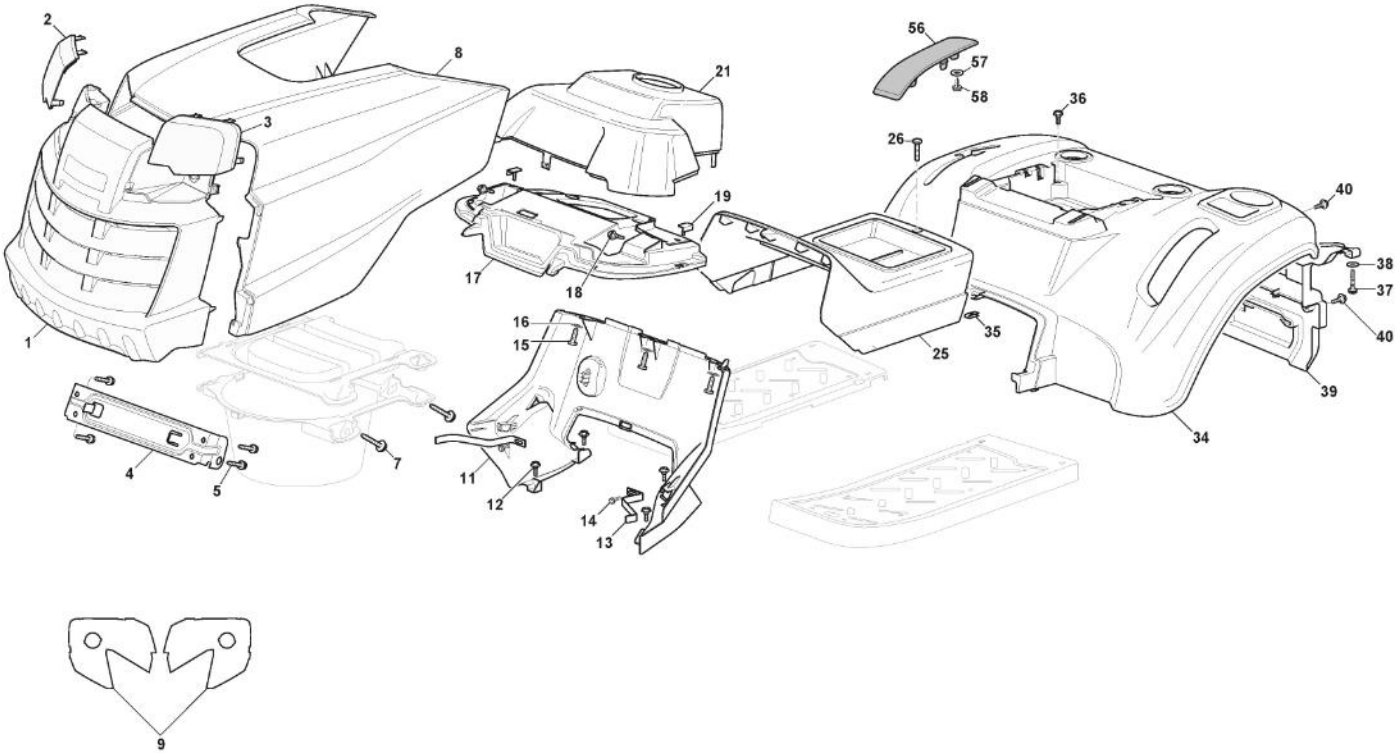

ST. S.P.A.

BB SD 150-98 (2022)

2T0620483/BB1

Spare parts list Reservdelar Repuestos Ersatzteile Pièces détachées Reserve onderdelen Catalogo ricambi

- Use ST. S.p.A. Genuine Spare Parts specified in the parts list for repair and/or replacement.
- The contents described in the parts list may change due to improvement.
- The drawings of the spare parts are only indicative And might Not represent the part in question exactly.
- The indications "right" - "left" - "front" - "rear" refer to the position of the operator when using the machine.
- When placing orders of parts for repair And/Or replacement, make sure that the illustrated parts list Is the one applying to the machine's year of manufacture, as shown on the identification plate attached to the machine.

Rahmensatz

Bild Nr.	Anzahl	Teilenummer	Beschreibung	Hinweis	Von	Bis
1	1	124487998/0	Split			
2	2	125510169/1	Bolzen			
3	4	112155000/0	Mutter			
4	2	112735403/0	Schraube			
5	1	325547225/0	Rechte Plättchen			
6	1	325547227/0	Linke Platte			
11	1	382785169/1	Lenkungsaeulehalter			
12	4	125943009/0	Schraube			
15	6	125943009/0	Schraube			
16	1	382785197/1	Fussbretthalter	For Hydrostatic Models		
17	2	125943009/0	Schraube			
18	2	125943009/0	Schraube			
19	2	112728697/0	Schraube			
20	1	325500050/0	Rechte Fussbrett			
21	1	325500051/0	Linke Fussbrett			
22	2	112735403/0	Schraube			
25	2	112293201/0	Mutter			
26	1	325820109/1	Sitzhalter			
27	2	125160048/0	Entfernungsstück			
28	2	125430263/0	Feder			
29	1	325785379/1	Halter			
30	1	325820111/1	Switch Comand Cross			
31	2	125430264/1	Feder			
32	2	112521350/0	Scheibe			
33	2	112691400/0	Schraube			
34	2	325600148/0	Schutzkasten			
35	1	382547061/1	Plättchen			
36	2	122524970/3	Bolzen			
37	1	382820151/2	Sitzhalter			To S/N 22JA3RON 004240
37	1	382820151/3	Sitzhalter		From S/N 22JA3RON 004241	
38	2	112155010/0	Mutter			
39	2	118203854/0	Haube			
40	4	125943009/0	Schraube			