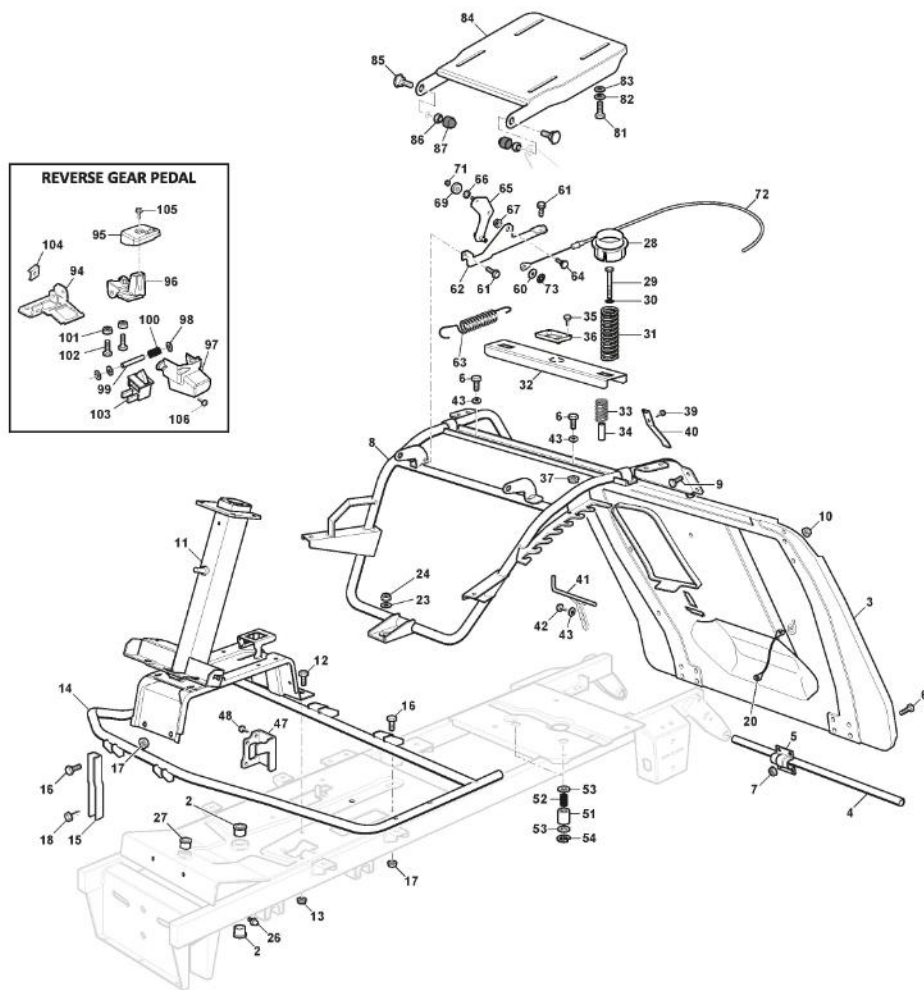

Rahmensatz

Bild Nr.	Anzahl	Teilenummer	Beschreibung	Hinweis	Von	Bis
2	2	125034002/1	Büchse			
3	1	384545057/3	Hintere Platte			
4	1	127037000/1	Achse			
5	2	325547012/1	Platte			
6	10	112791213/1	Schraube			
7	8	112292102/0	Mutter			
8	1	384801149/1	Rahmensatz			To S/N 22LA3RON
8	1	384801149/2	Rahmensatz		From S/N 003531	003530
9	4	112792611/0	Schraube			
10	4	112293201/0	Mutter			
11	1	382785243/0	Lenkungsaeulehalter			
12	4	112792611/0	Schraube			
13	4	112293201/0	Mutter			
14	1	384801107/3	Fussbretthalter			
15	2	327787025/0	Halter			
16	4	112792611/0	Schraube			
17	4	112293201/0	Mutter			
18	2	112735120/0	Schraube			
20	1	384040300/0	Hintere Platte			
23	1	112523060/0	Scheibe			
24	1	112155000/0	Mutter			
26	1	112379511/0	Fettbüchse			
27	1	125034001/0	Büchse			
28	2	325600148/0	Schutzkasten			
29	2	112691400/0	Schraube			
30	2	112521350/0	Scheibe			
31	2	127430602/1	Feder			
32	1	327543047/0	Platte			
33	2	125430263/0	Feder			
34	2	125160048/0	Entfernungsstück			
35	2	112728686/0	Schraube			
36	1	325785379/1	Halter			
37	2	112293201/0	Mutter			
39	1	112735110/0	Schraube			
40	1	127430600/0	Feder			
41	1	127294001/0	Hinterleitblechsatz			
42	1	112735120/0	Schraube			
43	3	112523040/0	Scheibe			
47	1	327772095/0	Halter			
48	2	112735105/0	Schraube			
51	2	127047012/0	Buchse			
52	2	127430577/0	Feder			
53	4	325670008/1	Scheibe			
54	2	112000955/0	Ring Benzing			
60	1	112521350/0	Scheibe			
61	3	125943009/0	Schraube			
62	1	384317107/0	Bride			
63	1	127430598/0	Feder