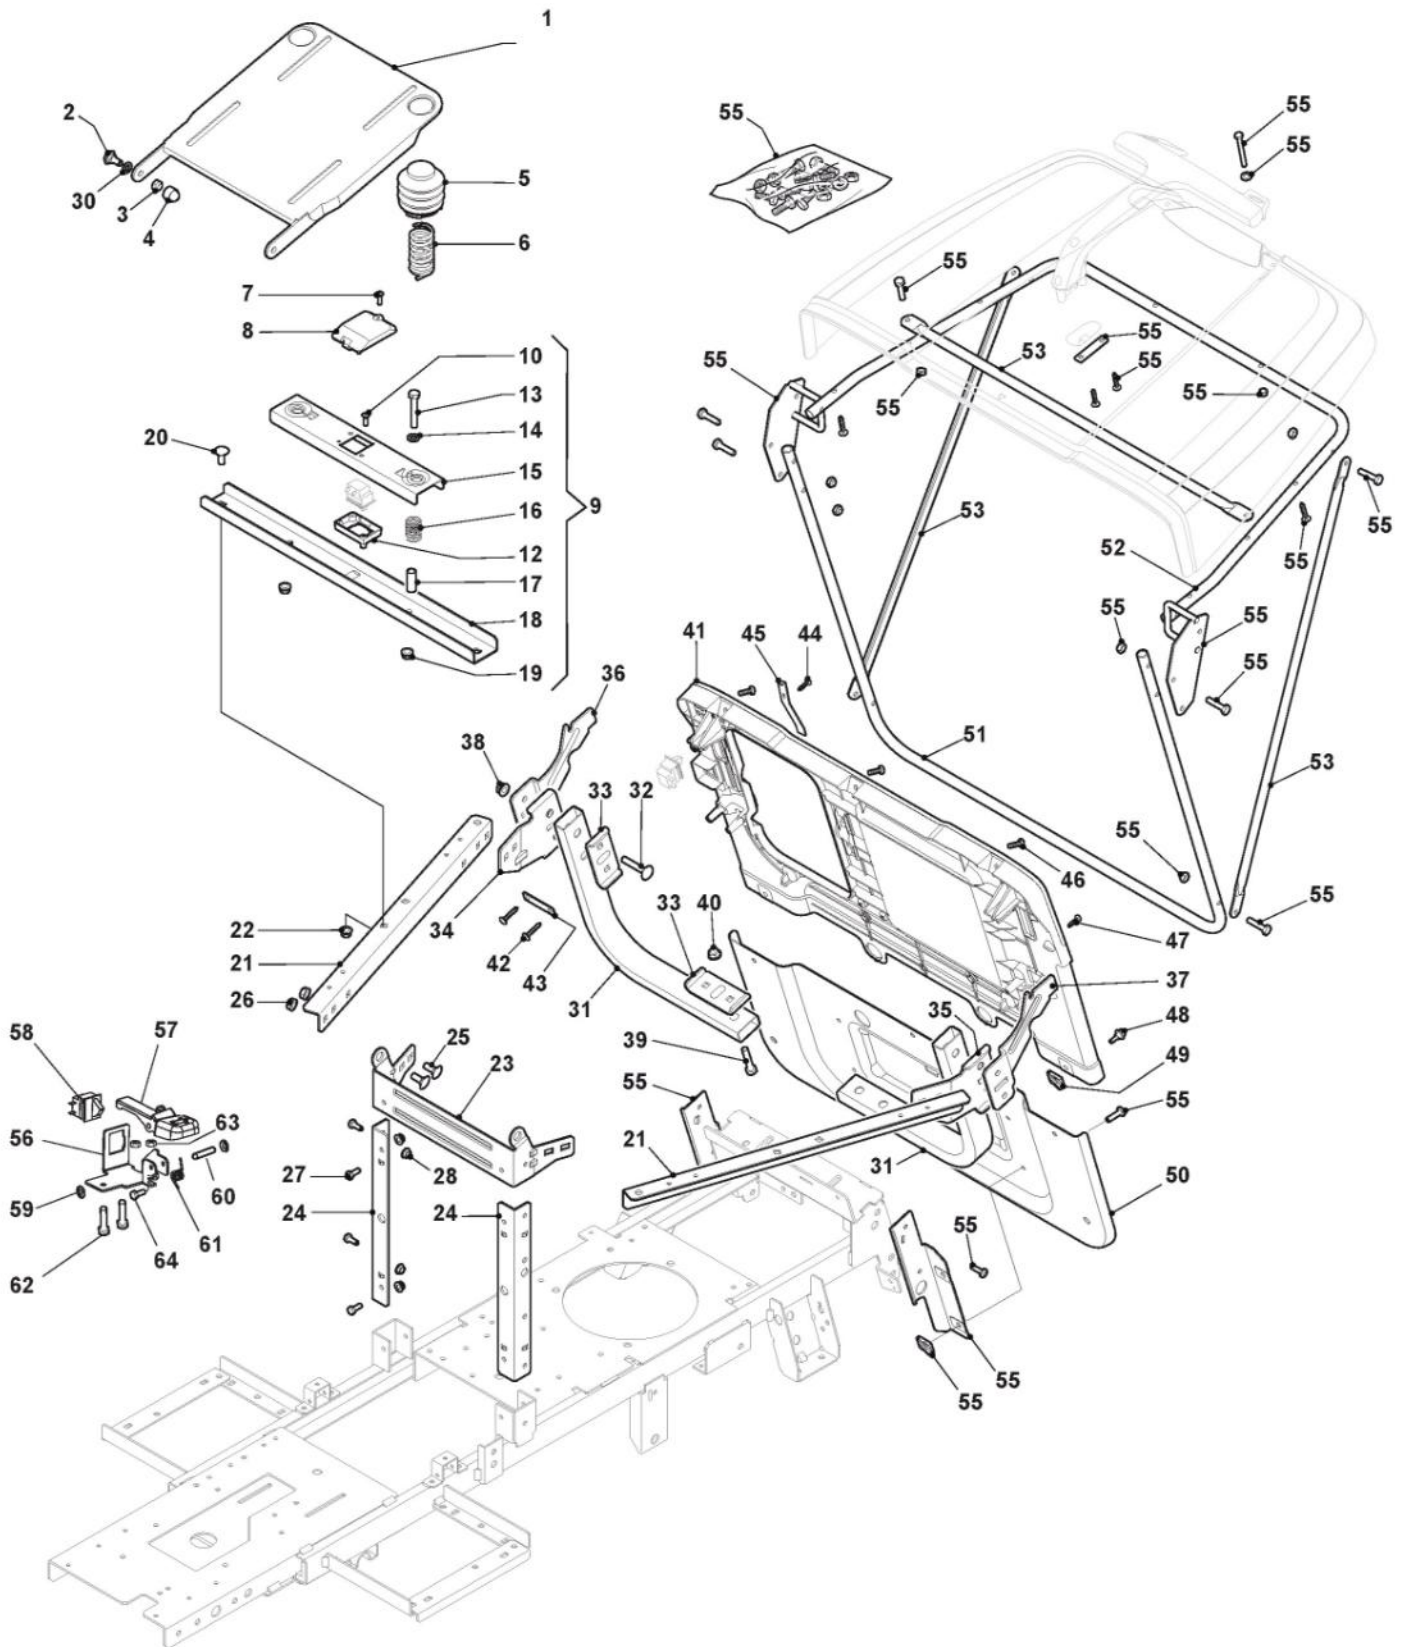

ST. S.P.A.

BLACK ED 66 (2022)

2T0070414/BOR

Spare parts list Reservdelar Repuestos Ersatzteile Pièces détachées Reserve onderdelen Catalogo ricambi

- Use ST. S.p.A. Genuine Spare Parts specified in the parts list for repair and/or replacement.
- The contents described in the parts list may change due to improvement.
- The drawings of the spare parts are only indicative And might Not represent the part in question exactly.
- The indications "right" - "left" - "front" - "rear" refer to the position of the operator when using the machine.
- When placing orders of parts for repair And/Or replacement, make sure that the illustrated parts list Is the one applying to the machine's year of manufacture, as shown on the identification plate attached to the machine.

Karosserie

Bild Nr.	Anzahl	Teilenummer	Beschreibung	Hinweis	Von	Bis
1	1	325961220/0	Lenkrad			
2	1	327110487/0	Lenkungsaeule Kappe, Schwarz			
3	1	327110537/0	Vorderdeckel, Schwarz			
4	4	125943010/0	Schraube			
5	1	327110522/0	Hinterdeckel, Schwarz			
6	4	112728300/0	Schraube			
7	1	327500501/0	Rechte Fussbrett			
8	1	327500500/0	Linke Fussbrett			
9	14	112735402/0	Schraube			
10	1	327110568/0	Kappe, Schwarz			
11	2	112728300/0	Schraube			
12	1	327110533/0	Rechte Radkappe, Schwarz			
13	1	327110534/0	Linke Radkappe, Schwarz			
14	6	112727801/0	Schraube			
15	6	112728300/0	Schraube			
16	1	327110521/1	Schutzdekel Schwarz			
17	10	112437507/0	Plättchen			
19	6	125943010/0	Schraube			
21	1	327110481/1	Motorkappe Schwarz			
22	1	327110536/0	Kappe, Schwarz			
24	1	327394004/0	Griff Schwarz			
25	1	327110535/0	Beweglicher Sackkappe, Schwarz			
26	1	184106074/0	Sack, Tuck			
27	4	112792611/0	Schraube			
28	4	112540260/0	Elastische Scheibe			
29	4	112523060/0	Scheibe			
31	1	325580503/0	Lenkradplatte			
35	1	125722488/0	Sitz			
36	2	114372971/0	Bezeichnung Etikett "COMBI"	Only for STIGA Brand		