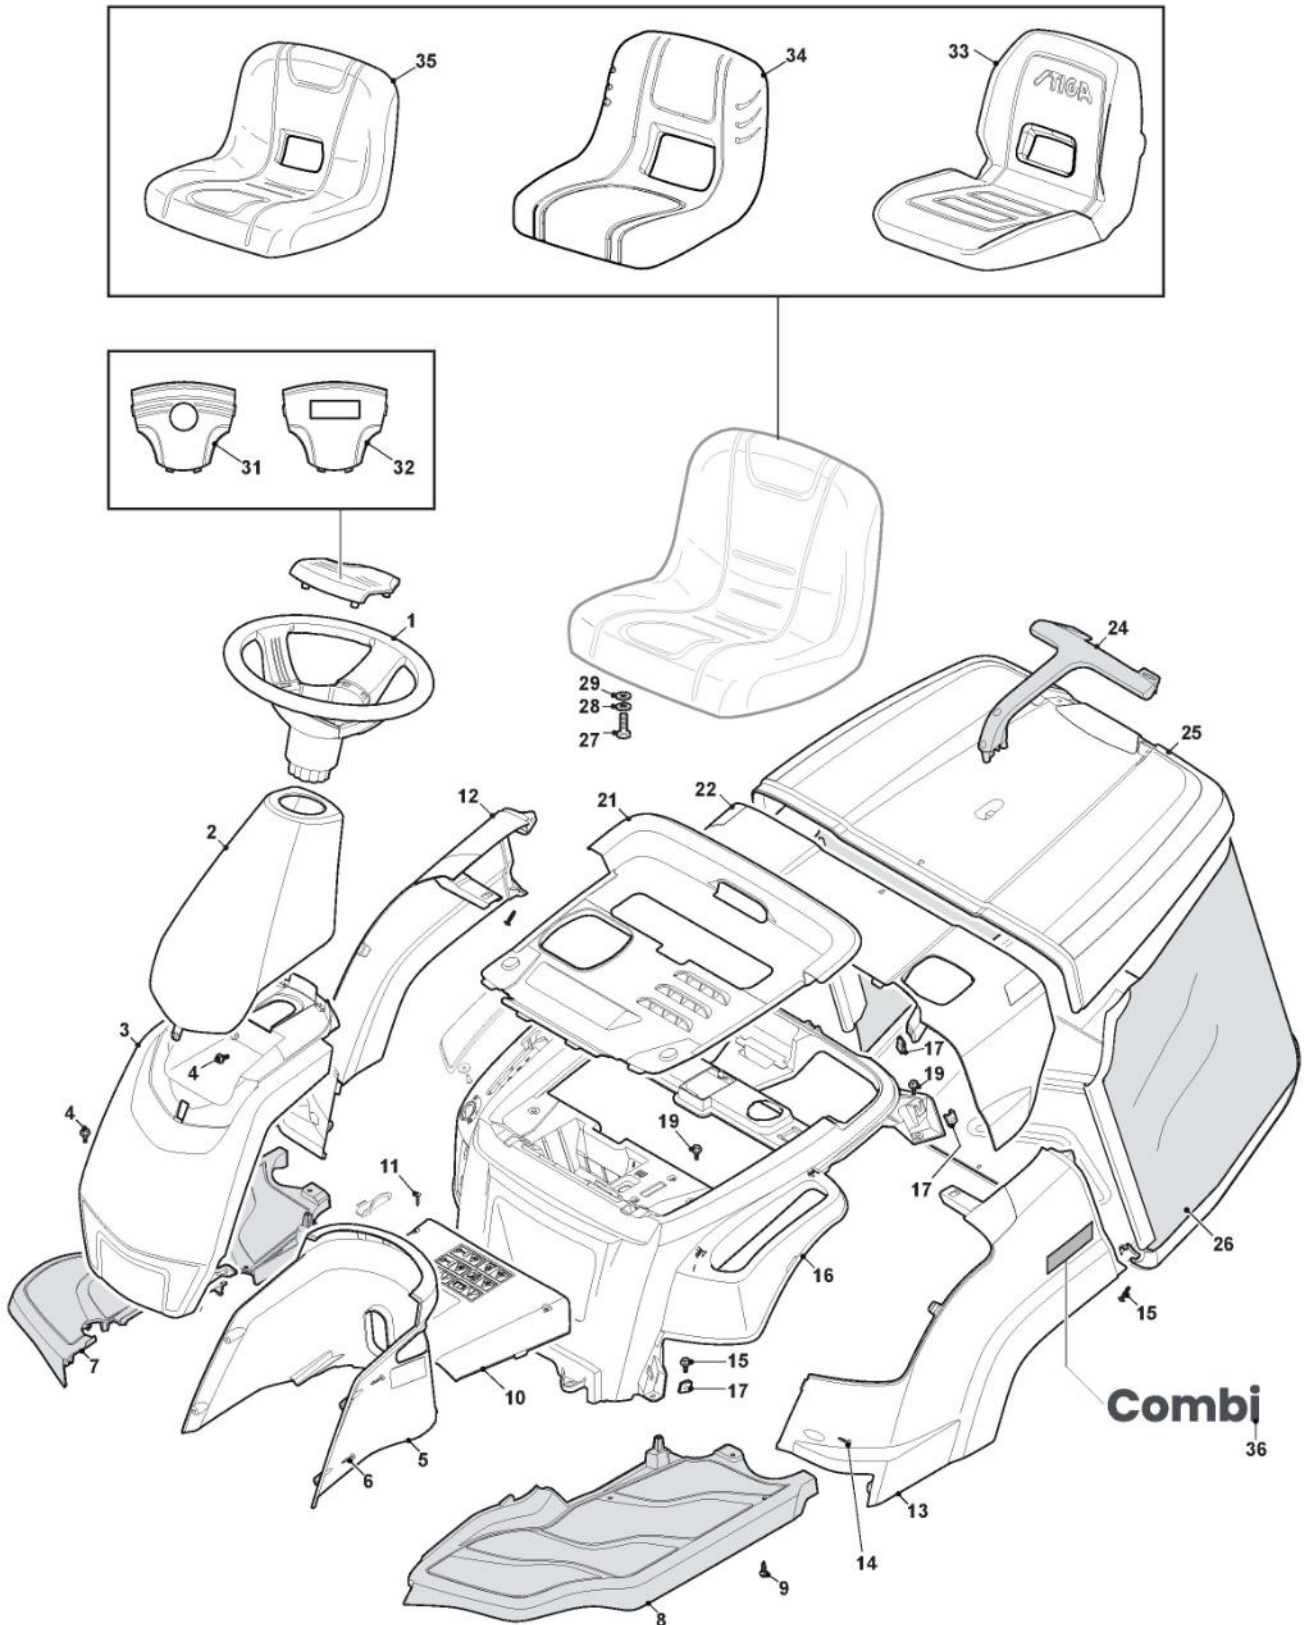

ST. S.P.A.

BLACK ED 66 (2022)

2T0070414/BOR

Spare parts list Reservdelar Repuestos Ersatzteile Pièces détachées Reserve onderdelen Catalogo ricambi

- Use ST. S.p.A. Genuine Spare Parts specified in the parts list for repair and/or replacement.
- The contents described in the parts list may change due to improvement.
- The drawings of the spare parts are only indicative And might Not represent the part in question exactly.
- The indications "right" - "left" - "front" - "rear" refer to the position of the operator when using the machine.
- When placing orders of parts for repair And/Or replacement, make sure that the illustrated parts list Is the one applying to the machine's year of manufacture, as shown on the identification plate attached to the machine.

Karosserie

Bild Nr.	Anzahl	Teilenummer	Beschreibung	Hinweis	Von	Bis
1	1	325961220/0	Lenkrad			
2	1	327110487/0	Lenkungsaeule Kappe, Schwarz			
3	1	327110537/0	Vorderdeckel, Schwarz			
4	4	125943010/0	Schraube			
5	1	327110522/0	Hinterdeckel, Schwarz			
6	4	112728300/0	Schraube			
7	1	327500501/0	Rechte Fussbrett			
8	1	327500500/0	Linke Fussbrett			
9	14	112735402/0	Schraube			
10	1	327110568/0	Kappe, Schwarz			
11	2	112728300/0	Schraube			
12	1	327110533/0	Rechte Radkappe, Schwarz			
13	1	327110534/0	Linke Radkappe, Schwarz			
14	6	112727801/0	Schraube			
15	6	112728300/0	Schraube			
16	1	327110521/1	Schutzdekel Schwarz			
17	10	112437507/0	Plättchen			
19	6	125943010/0	Schraube			
21	1	327110481/1	Motorkappe Schwarz			
22	1	327110536/0	Kappe, Schwarz			
24	1	327394004/0	Griff Schwarz			
25	1	327110535/0	Beweglicher Sackkappe, Schwarz			
26	1	184106074/0	Sack, Tuck			
27	4	112792611/0	Schraube			
28	4	112540260/0	Elastische Scheibe			
29	4	112523060/0	Scheibe			
31	1	325580503/0	Lenkradplatte			
35	1	125722488/0	Sitz			
36	2	114372971/0	Bezeichnung Etikett "COMBI"	Only for STIGA Brand		