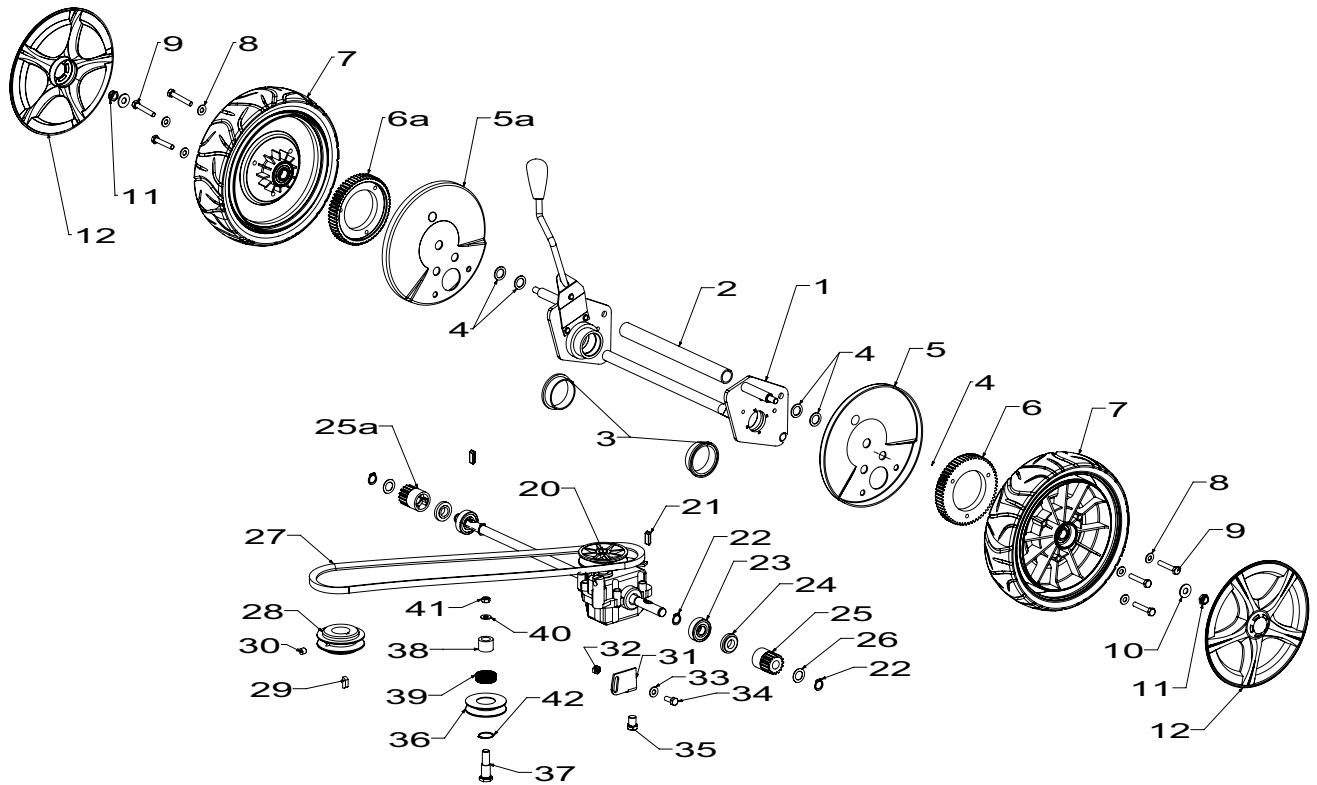

Powered by:
HMS 55 R : B & S Series 675

Item No	Part No	Description	Qty	Item No	Part No	Description	Qty
1	779744	Axle Assy, Rear Compl 21" SP	1	20	573181	Gear Box, Single Speed 540	1
2	583563	Sleeve, Rear Axle MSV SP	1	21	581092	Pawl, Pinion 950 SP	2
3	580091	Bush- Pivot, Rear Axle	2	22	503759	Circlip, 12 EXT DIN 471	4
4	503301	Washer, Flt 1/2x3/4x18G	4	23	501213	Bearing, 12x32x10 6201 2RS	2
5	579427	Dust, Cover LH	1	24	581093	Cap, Pinion 950 SP Plastic	2
5a	579426	Dust, Cover RH + LH MSV SP	1	25	581090	Pinion, LH 950 SP	1
6	579428	Gear, Driving- Narrow	1	25a	581091	Pinion, RH 950 SP	1
6a	580038	Gear, Driving	1	26	503102	Washer, Flat 12x20x0.4	2
7	579070	Wheel Assy- 220mm BB MSV SP	2	27	582028	Belt- V RE 'X' TS XPZ 937	1
8	501703	Washer, Flat 6x14x1.2	6	28	573554	Pulley- Engine, 25Bx68Dx28.5H	1
9	501815	Screw, Set M6x35	6	29	503363	Key- W/Ruff 5/8x3/16x1/4	1
10	501606	Washer, Flat 8x19x1.6	2	30	503386	Screw, Grub M8x8	1
11	503831	Nut, M8 Nyloc 6 Thck	2	31	573759	Mount, Gearbox 21" ST SP CH	1
12	579069	Hub Cap, 220mm MSV SP Black	2	32	501764	Nut, M6 Nyloc 6 Thck	1
		__==__		33	501703	Washer, Flat 6x14x1.2	1
				34	501702	Screw, Set M6x16	1
				35	501863	Screw, Set M8x12	1
				36	573383	Pulley- V, Idler	1
				37	557289	Stud- Idler, Pulley M8	1
				38	573784	Spacer- Idler	1
				39	503901	Bearing, 12x28x8 6001 2 RSH	1
				40	572199	Washer, Flat 8x32x2.0	1
				41	501793	Nut, M8 Hex Nyloc 8 Thck	1
				42	503974	Circlip, 30 Int	1
						__==__	

When ordering PLEASE QUOTE PART NUMBER & Description, NOT Illustration No.
Determine right or left hand side from standing in operating position (standing at handle)