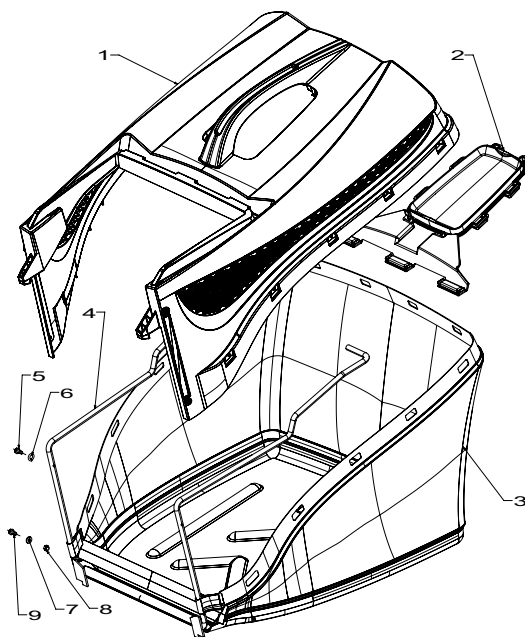

When ordering PLEASE QUOTE PART NUMBER & Description, NOT Illustration No.
Determine right or left hand side from standing in operating position (standing at handle)

Powered by:
HMS 55 R : B & S Series 675

540mm Blade Assembly

Item	Part No	Description	Qty
1	573391	Blade- Bar, 540 mm HP	1
2	573552	Blade- Bar Chipper 21"	1
3	573873	Driver Assy- 25 mm Chip M8	1
4	503363	Key- W/ruff 5/8x3/16x1/4	1
5	581610	Screw, Set NF 3/8x1.25 NYG8	1
6	500204	Washer, Spring 3/8"	1
7	501571	Screw, Set M8x16 HT 8.8 Hex	4
8	503747	Washer, Spg 8	4

Catcher Assembly Aero 773767

Item	Part No	Description	Qty
1	573373	Catcher, Top 19/21"	1
2	573370	Catcher, Top Insert	1
3	573762	Catcher, Bottom 19/21"	1
4	573376	Catcher, Frame 19/21"	1
5	503834	Screw, S/T M4x10	2
6	501024	Washer- Spg 4	2
7	503593	Washer, Flat 4 x 8 x 1.0	2
8	503875	Nut, M4 Hex Nyloc	2
9	501023	Screw, S/T M4x20	2