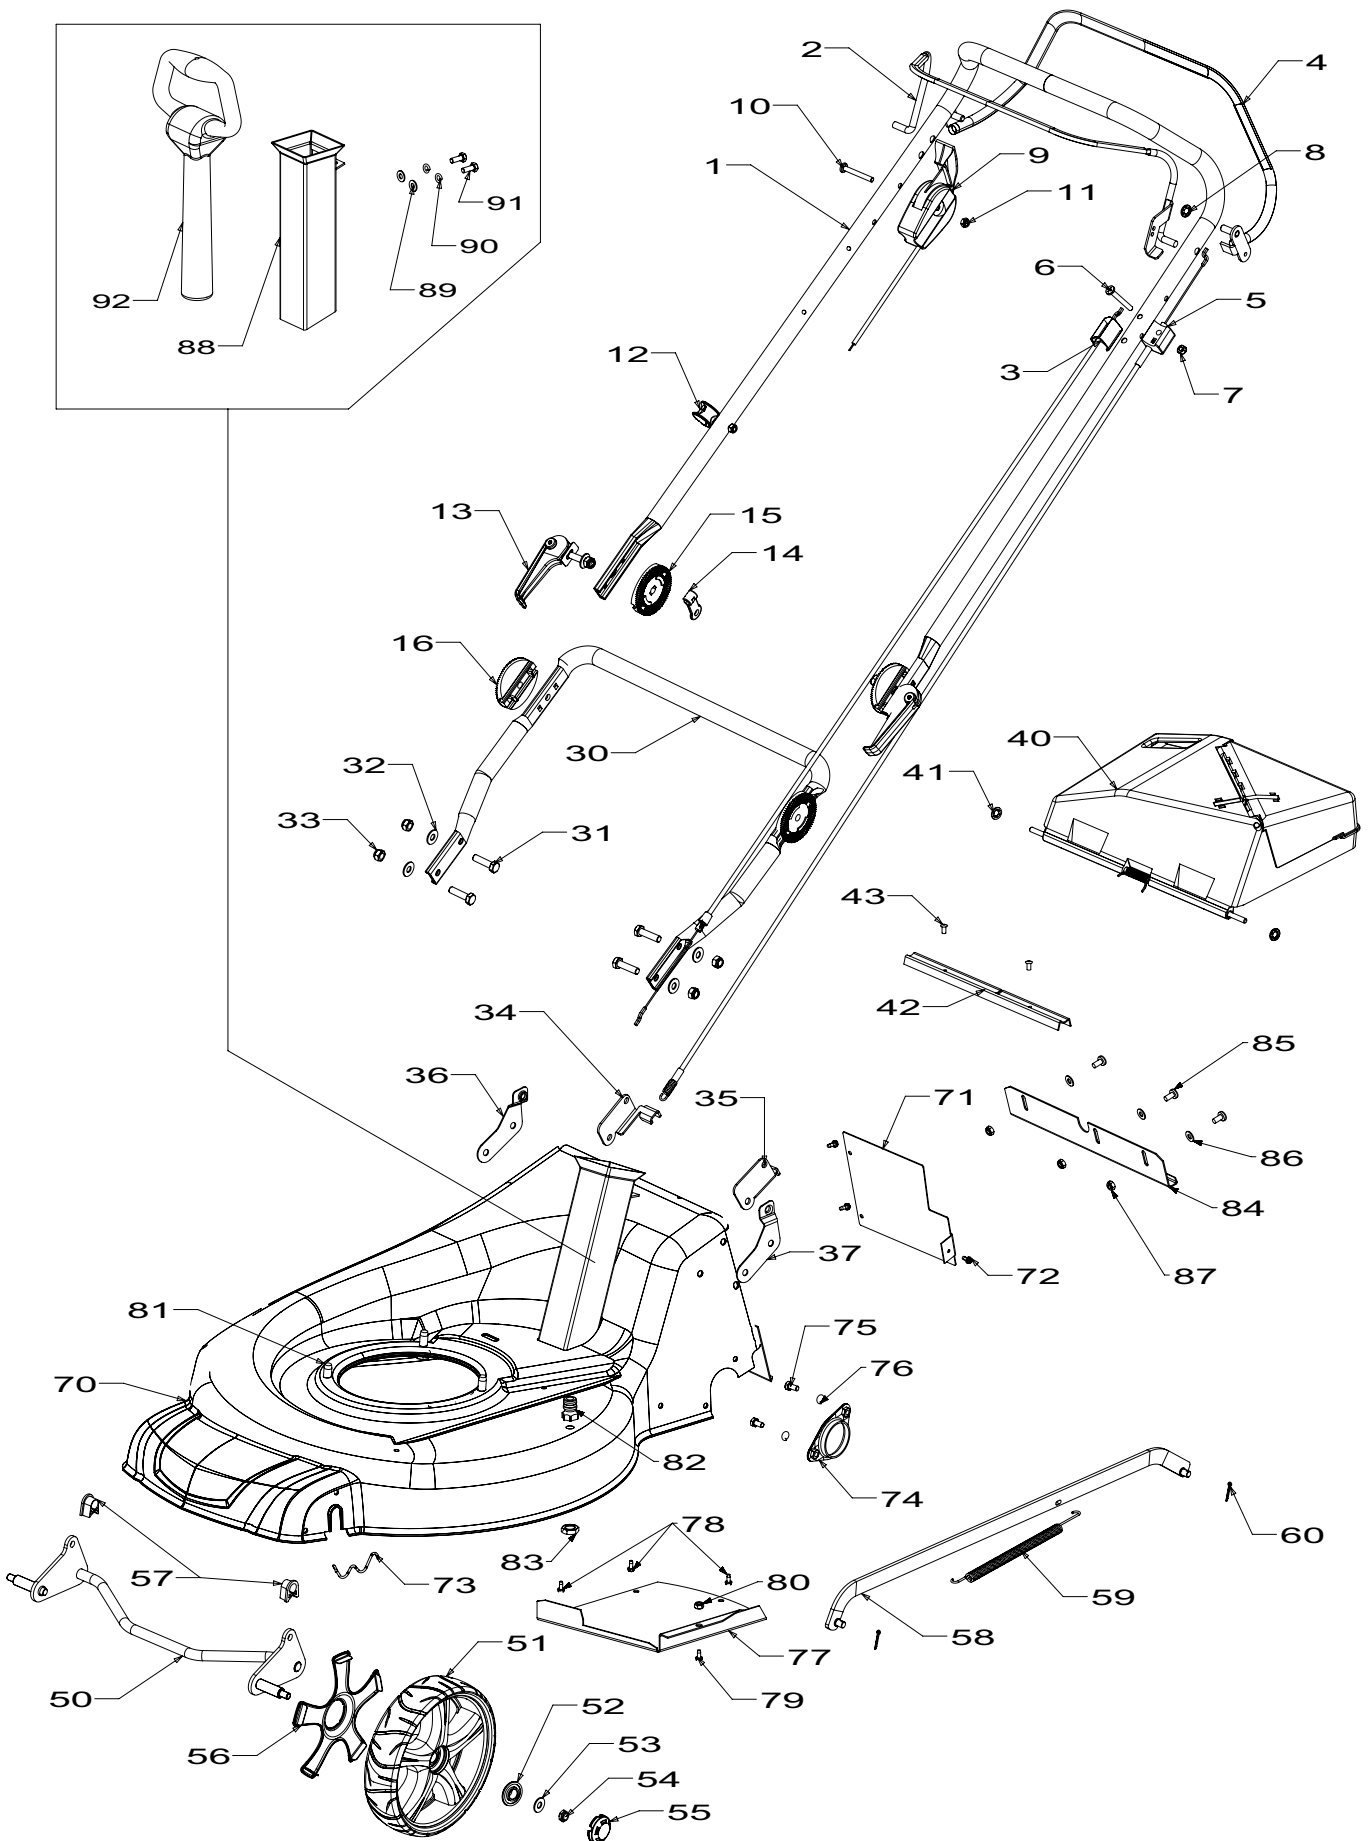

Powered by:
HMS 55 R : B & S Series 675

When ordering PLEASE QUOTE PART NUMBER & Description, NOT Illustration No.
Determine right or left hand side from standing in operating position (standing at handle)

Powered by:
HMS 55 R : B & S Series 675

Item No	Part No	Description	Qty	Item No	Part No	Description	Qty	
1	773721	Handle & Sleeve- Upt, Adj OPC	1	58	573814	Rod Assy, Connecting 540 SP	1	
2	981740	Bail Arm Assy, OPC Flatnd	1	59	573846	Spring, Counter Balance SP	1	
3	583395	Cable- Engine, OPC Push On	1	60	501056	Pin, Cotter 2.3Dx16	2	
4	982161	Bail Arm Assy, SP	1			__==__		
5	582235	Cable- Clutch, Thumb Wheel	1	70	773671	Housing Assy-Stl T 540 XF	1	
6	503604	Screw, Pan M6x45 Poz ZP	1			CH SP Red, incl items 71 - 72		
7	501764	Nut, M6 Nylocx 6 Thck	1	71	573579	*Tunnel- GBox Cover 21" Stl	1	
8	501365	Clip- Starlock, 5/16"	2	72	503630	*Screw, S/T M4x10 Washer	3	
9	583458	Control Assy- Throttle, Wescon	1	73	529674	Retainer, Front Axle "W"	2	
10	503604	Screw, Pan M6x45 Poz ZP	1	74	581178	Retainer, Axle Rear	2	
11	501764	Nut, M6 Nylocx 6 Thck	1	75	501959	Screw, Set M6x12 Hex	4	
12	703856	Comfort Start Kit	1	76	500201	Washer, Spg 6	4	
13	980456	Cam Lock Assy	2	77	573778	Cover- Belt, 540 ST SP CH	1	
14	581527	Retainer- Clutch Cable	1	78	503834	Screw, S/T M4x10 Washer	3	
15	581660	Disc- Locking, Outer	2	79	501959	Screw, Set M6x12 Hex	1	
16	581659	Disc- Locking, Inner	2	80	501764	Nut, M6 Hex Nyloc 6 Thck	1	
		__==__		81	580453	Screw,S/T 3/8x1-1/8 UNC TRIBLK	3	
30	982418	Handle- Lower, "U" Adj 19"	1	82	503783	Cyclowash- Fitting	1	
31	501597	Screw, Set M8x20 Hex	4	83	596547	Nut, BSP 1/4" Hex	1	
32	501606	Washer, Flat 8x19x1.6	4	84	571048	Hook 19/21"- Aero Catcher	1	
33	501793	Nut, M8 Nylocx 8 Thck	4	85	503591	Screw, Pan M6x12	3	
34	573436	Bracket- RH, 19"/21" ST Aero	1	86	501703	Washer, Flt 6x14x1.2	3	
35	573435	Bracket- LH, 19"/21" ST Aero	1	87	501764	Nut, M6 Nylocx 6 Thck	3	
36	579210	Bracket- Flap, RH 19"	1	88	773595	Tube- Feed Intake, 249 mm ST	1	
37	579209	Bracket- Flap, LH 19"	1	89	501703	Washer, Flat 6x14x1.2	2	
		__==__		90	500201	Washer, Spg 6	2	
40	782414	Flap Assy, Smart Chute	1	91	503223	Screw, Set M6x16 HT 8.8 Hex	2	
41	501365	Clip- Starlock, 5/16"	2	92	582374	Plunger- Intake Tube, Plastic	1	
42	579211	Seal - Flap, Dust Plastic 19"	1			NOT ILLUSTRATED		
43	503423	Rivet, Pop 4.8x6.4	2			573519	Owners Manual	1
50	583281	Axle Assy, Front 200mm Thrd	1					
51	583396	Wheel Assy-200mm BB Mag Blk	2					
		Incl. item 52						
52	551212	• Bearing- Wheel, Ball Type	4					
53	501606	Washer, Flat 8x19x1.6	2					
54	503831	Nut, M8 Hex Nyloc 6 Thck	2					
55	583397	Hub Cap, Button Mag Black	2					
56	583398	Cover- Inner, Wheel	2					
57	580030	Bush- Pivot, Axle	2					

Bold Text = Assemblies
Bulleted Text = Items included in Assemblies

When ordering PLEASE QUOTE PART NUMBER & Description, NOT Illustration No.
Determine right or left hand side from standing in operating position (standing at handle)