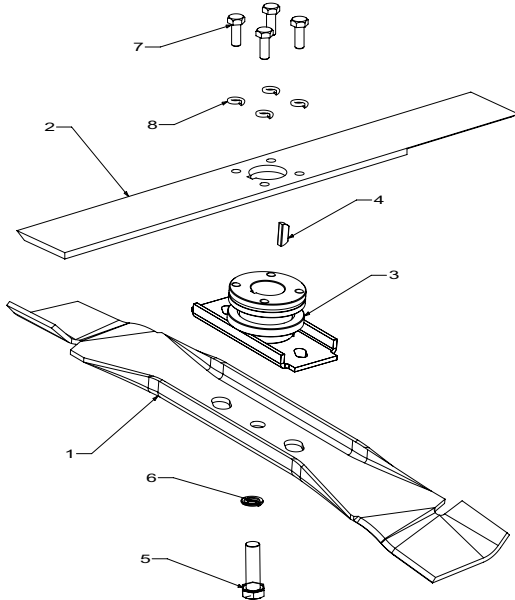

Powered by:
HMS 55 R : B & S Series 675

Item No	Part No	Description	Qty	Item No	Part No	Description	Qty
1	779744	Axle Assy, Rear Compl 21" SP	1	20	573181	Gear Box, Single Speed 540	1
2	583563	Sleeve, Rear Axle MSV SP	1	21	581092	Pawl, Pinion 950 SP	2
3	580091	Bush- Pivot, Rear Axle	2	22	503759	Circlip, 12 EXT DIN 471	4
4	503301	Washer, Flt 1/2x3/4x18G	4	23	501213	Bearing, 12x32x10 6201 2RS	2
5	579427	Dust, Cover LH	1	24	581093	Cap, Pinion 950 SP Plastic	2
5a	579426	Dust, Cover RH + LH MSV SP	1	25	581090	Pinion, LH 950 SP	1
6	579428	Gear, Driving- Narrow	1	25a	581091	Pinion, RH 950 SP	1
6a	580038	Gear, Driving	1	26	503102	Washer, Flat 12x20x0.4	2
7	579070	Wheel Assy- 220mm BB MSV SP	2	27	582028	Belt- V RE 'X' TS XPZ 937	1
8	501703	Washer, Flat 6x14x1.2	6	28	573554	Pulley- Engine, 25Bx68Dx28.5H	1
9	501815	Screw, Set M6x35	6	29	503363	Key- W/Ruff 5/8x3/16x1/4	1
10	501606	Washer, Flat 8x19x1.6	2	30	503386	Screw, Grub M8x8	1
11	503831	Nut, M8 Nyloc 6 Thck	2	31	573759	Mount, Gearbox 21" ST SP CH	1
12	579069	Hub Cap, 220mm MSV SP Black	2	32	501764	Nut, M6 Nyloc 6 Thck	1
		__==__		33	501703	Washer, Flat 6x14x1.2	1
				34	501702	Screw, Set M6x16	1
				35	501863	Screw, Set M8x12	1
				36	573383	Pulley- V, Idler	1
				37	557289	Stud- Idler, Pulley M8	1
				38	573784	Spacer- Idler	1
				39	503901	Bearing, 12x28x8 6001 2 RSH	1
				40	572199	Washer, Flat 8x32x2.0	1
				41	501793	Nut, M8 Hex Nyloc 8 Thck	1
				42	503974	Circlip, 30 Int	1
						__==__	

When ordering PLEASE QUOTE PART NUMBER & Description, NOT Illustration No.
Determine right or left hand side from standing in operating position (standing at handle)

Powered by:
HMS 55 R : B & S Series 675

540mm Blade Assembly

Item	Part No	Description	Qty
1	573391	Blade- Bar, 540 mm HP	1
2	573552	Blade- Bar Chipper 21"	1
3	573873	Driver Assy- 25 mm Chip M8	1
4	503363	Key- W/ruff 5/8x3/16x1/4	1
5	581610	Screw, Set NF 3/8x1.25 NYG8	1
6	500204	Washer, Spring 3/8"	1
7	501571	Screw, Set M8x16 HT 8.8 Hex	4
8	503747	Washer, Spg 8	4