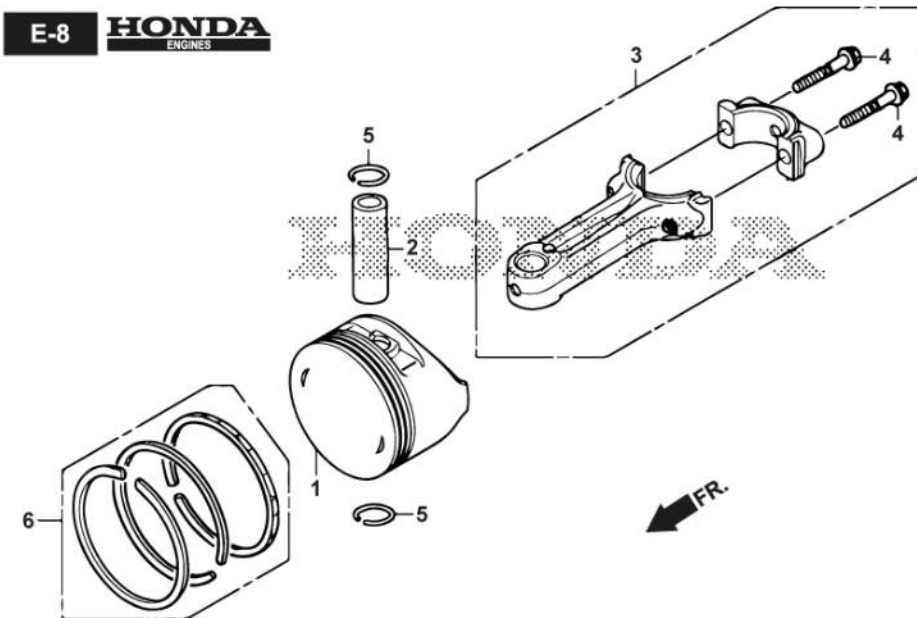

Piston/Connecting Rod

Bild Nr.	Anzahl	Teilenummer	Beschreibung	Hinweis	Von	Bis
1	1	118551776/0	Piston	Honda: 13101-Z9L-000		
2	1	118551785/0	Pin, Piston	Honda: 13111-ZE0-000		
3	1	118551794/0	Rod Assy., Connecting	Honda: 13200-Z9L-000		
4	2	HONDA_SP	Honda Spare Parts	Honda: 90001-Z1L-000 - BOLT, CONNECTING ROD		
5	2	118552241/0	Clip, Piston Pin, 13Mm	Honda: 90551-ZE0-000		
6	1	118551766/0	Ring Set, Piston	Honda: 13010-Z9L-003