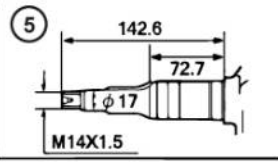

E-7 HONDA
ENGINES

Crankshaft

Bild Nr.	Anzahl	Teilenummer	Beschreibung	Hinweis	Von	Bis
4	1	118551806/0	Crankshaft (N4-Type)	Honda: 13311-Z9L-840		
6	1	118551817/0	Gear, Timing	Honda: 14311-Z9L-000		
7	1	118552239/0	Washer, Thrust	Honda: 90402-Z9L-000