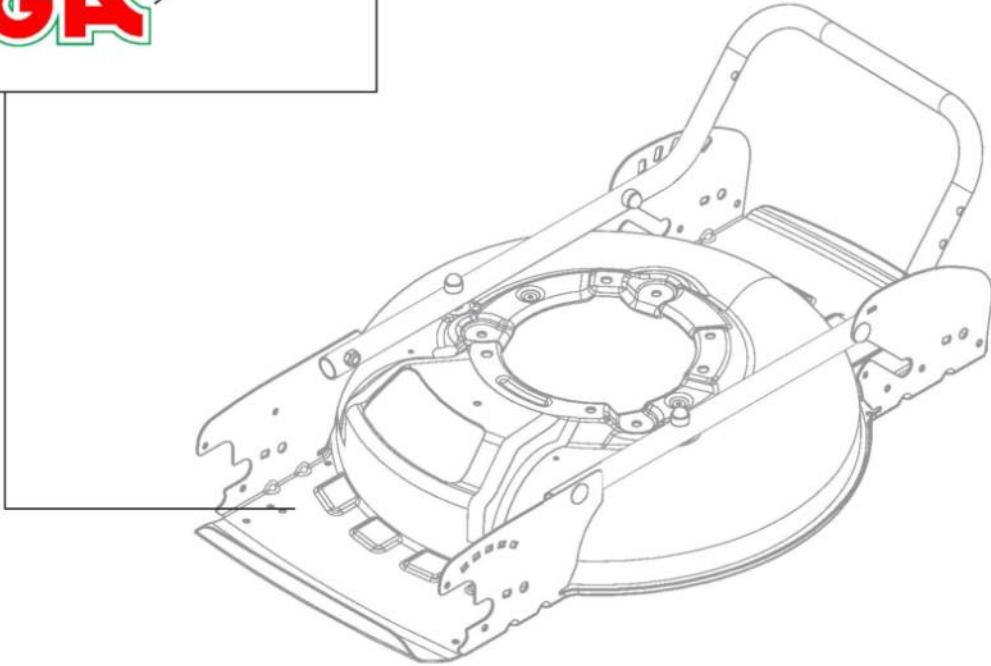

Maske

Bild Nr.	Anzahl	Teilenummer	Beschreibung	Hinweis	Von	Bis
1	1	381390126/0	Deckel			
2	1	322393739/0	Griff			To
2	1	322393739/1	Griff		From	2017
3	1	322393659/0	Griff, Unterteil		01-September-2017	
4	8	112728697/0	Schraube			
5	2	112728124/0	Schraube			
6	1	114367494/2	Etikett STIGA logo