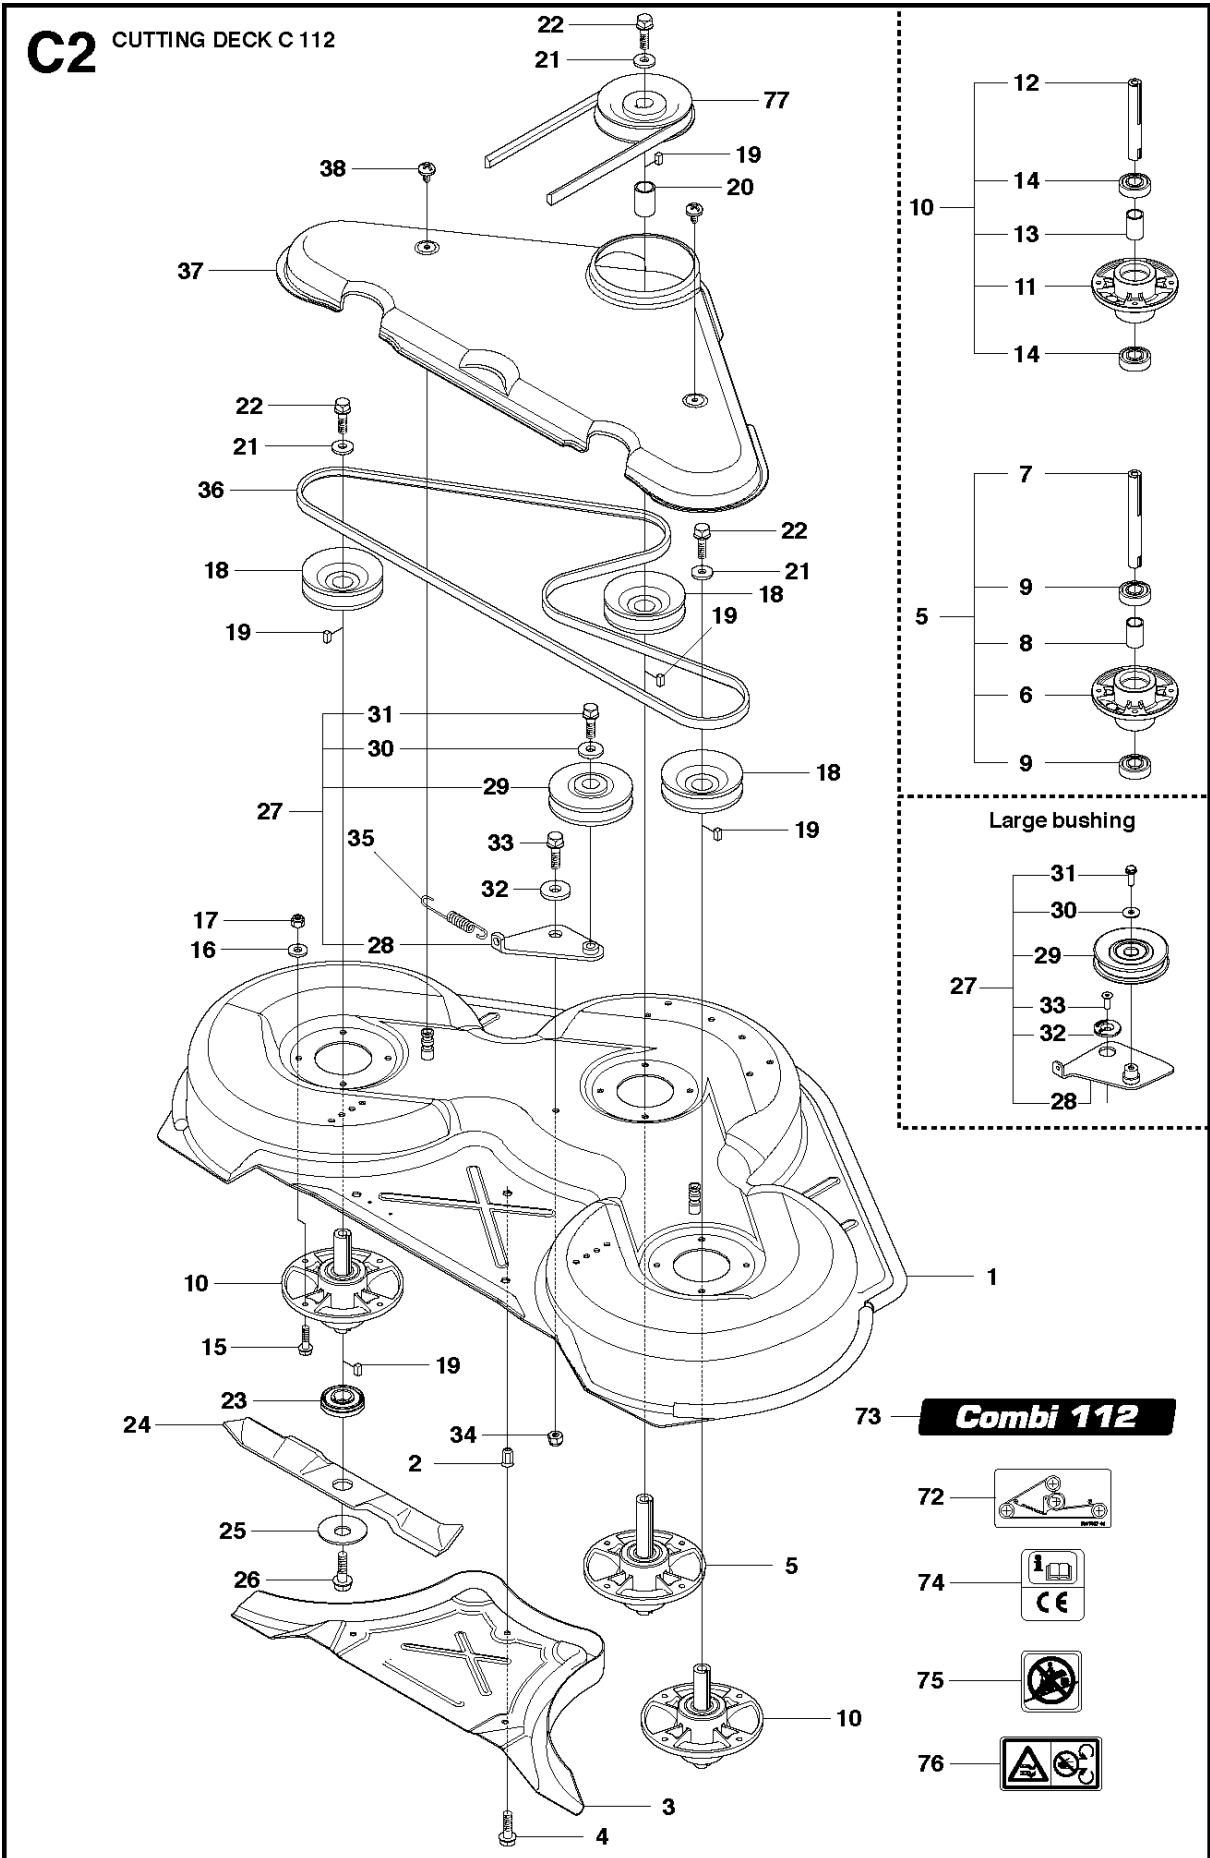

C2 CUTTING DECK C 112

73 **Combi 112**

44"/112CM CUTTING DECK

R316 TXs AWD, 967291901, 2017

Ref	Part No	Description	Remark	QTY	KIT
1	574 20 95-01	CUTTING DECK		1	
2	506 91 62-01	BLIND RIVET NUT		3	
3	544 44 93-01	PLUG		1	
4	506 57 01-04	SCREW EHHFM		3	
5	576 38 41-01	BLADE HOUSING ASSY		1	
6	576 38 42-01	BEARING HOUSING		1	5
7	576 38 43-01	SHAFT		1	5
8	576 38 44-01	SPACING SLEEVE		1	5
9	738 23 04-34	BALL BEARING		2	5
10	576 38 41-02	BLADE HOUSING ASSY		2	
11	576 38 42-01	BEARING HOUSING		1	10
12	576 38 43-02	SHAFT		1	10
13	576 38 44-01	SPACING SLEEVE		1	10
14	738 23 04-34	BALL BEARING		2	10
15	535 42 38-01	SCREW RSQM		12	
16	734 11 64-01	WASHER		12	
17	732 21 18-01	LOCK NUT		12	
18	506 92 21-01	PULLEY		3	
19	506 53 35-01	PARALLEL KEY		7	
20	544 06 80-02	SPACING SLEEVE		1	
21	734 11 74-41	WASHER		3	
22	544 11 41-01	SCREW EHHM		3	
23	535 50 42-02	ADAPTER		3	
24	544 10 28-10	RIDE ON BLADE		3	
25	506 79 23-01	KNIFE PLATE		3	
26	544 11 41-01	SCREW EHHM		3	
27	506 54 07-01	BELT TENSIONER ASSY	Small bushing	1	
27	586 96 66-01	BELT TENSIONER ASSY	Large bushing	1	
28	585 35 99-01	ARM	Small bushing	1	27
28	585 35 99-01	ARM	Large bushing	1	27
29	506 53 27-01	PULLEY		1	27
30	734 11 64-41	WASHER		1	27
31	586 32 04-01	SCREW	Small bushing	1	27
31	586 32 04-01	SCREW	Large bushing	1	27
32	506 91 87-02	WASHER	Small bushing	1	
32	586 49 67-01	WASHER	Large bushing	1	
33	725 24 51-71	SCREW EHHM	Small bushing	1	
33	725 64 53-01	SCREW IHCSFM	Large bushing	1	
34	732 21 18-01	LOCK NUT		1	
35	506 53 31-01	SPRING		1	
36	535 41 19-01	BELT		1	
37	544 09 62-01	BELT COVER		1	
38	544 40 05-01	SCREW		2	
72	506 78 97-01	LABEL		1	
73	544 23 81-05	LABEL		2	
74	506 92 90-01	LABEL		1	
75	535 43 74-01	LABEL WARNING		1	
76	574 51 00-01	DECAL		2	
77	506 77 86-01	PULLEY		1