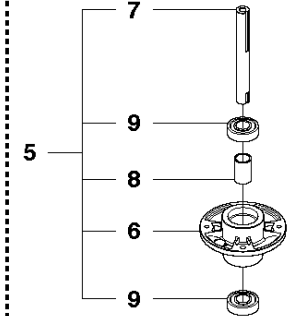

C2 CUTTING DECK C 112

73 **Combi 112**

44"/112CM CUTTING DECK

R316 TXs AWD, 967291901, 2017

Ref	Part No	Description	Remark	QTY	KIT
1	574 20 95-01	CUTTING DECK		1	
2	506 91 62-01	BLIND RIVET NUT		3	
3	544 44 93-01	PLUG		1	
4	506 57 01-04	SCREW EHHFM		3	
5	576 38 41-01	BLADE HOUSING ASSY		1	
6	576 38 42-01	BEARING HOUSING		1	5
7	576 38 43-01	SHAFT		1	5
8	576 38 44-01	SPACING SLEEVE		1	5
9	738 23 04-34	BALL BEARING		2	5
10	576 38 41-02	BLADE HOUSING ASSY		2	
11	576 38 42-01	BEARING HOUSING		1	10
12	576 38 43-02	SHAFT		1	10
13	576 38 44-01	SPACING SLEEVE		1	10
14	738 23 04-34	BALL BEARING		2	10
15	535 42 38-01	SCREW RSQM		12	
16	734 11 64-01	WASHER		12	
17	732 21 18-01	LOCK NUT		12	
18	506 92 21-01	PULLEY		3	
19	506 53 35-01	PARALLEL KEY		7	
20	544 06 80-02	SPACING SLEEVE		1	
21	734 11 74-41	WASHER		3	
22	544 11 41-01	SCREW EHHM		3	
23	535 50 42-02	ADAPTER		3	
24	544 10 28-10	RIDE ON BLADE		3	
25	506 79 23-01	KNIFE PLATE		3	
26	544 11 41-01	SCREW EHHM		3	
27	506 54 07-01	BELT TENSIONER ASSY	Small bushing	1	
27	586 96 66-01	BELT TENSIONER ASSY	Large bushing	1	
28	585 35 99-01	ARM	Small bushing	1	27
28	585 35 99-01	ARM	Large bushing	1	27
29	506 53 27-01	PULLEY		1	27
30	734 11 64-41	WASHER		1	27
31	586 32 04-01	SCREW	Small bushing	1	27
31	586 32 04-01	SCREW	Large bushing	1	27
32	506 91 87-02	WASHER	Small bushing	1	
32	586 49 67-01	WASHER	Large bushing	1	
33	725 24 51-71	SCREW EHHM	Small bushing	1	
33	725 64 53-01	SCREW IHCSFM	Large bushing	1	
34	732 21 18-01	LOCK NUT		1	
35	506 53 31-01	SPRING		1	
36	535 41 19-01	BELT		1	
37	544 09 62-01	BELT COVER		1	
38	544 40 05-01	SCREW		2	
72	506 78 97-01	LABEL		1	
73	544 23 81-05	LABEL		2	
74	506 92 90-01	LABEL		1	
75	535 43 74-01	LABEL WARNING		1	
76	574 51 00-01	DECAL		2	
77	506 77 86-01	PULLEY		1