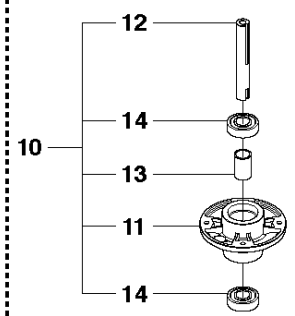

C2 CUTTING DECK C 112

73 **Combi 112**

44"/112CM CUTTING DECK

R316 TXs AWD, 967291901, 2017

Ref	Part No	Description	Remark	QTY	KIT
1	574 20 95-01	CUTTING DECK		1	
2	506 91 62-01	BLIND RIVET NUT		3	
3	544 44 93-01	PLUG		1	
4	506 57 01-04	SCREW EHHFM		3	
5	576 38 41-01	BLADE HOUSING ASSY		1	
6	576 38 42-01	BEARING HOUSING		1	5
7	576 38 43-01	SHAFT		1	5
8	576 38 44-01	SPACING SLEEVE		1	5
9	738 23 04-34	BALL BEARING		2	5
10	576 38 41-02	BLADE HOUSING ASSY		2	
11	576 38 42-01	BEARING HOUSING		1	10
12	576 38 43-02	SHAFT		1	10
13	576 38 44-01	SPACING SLEEVE		1	10
14	738 23 04-34	BALL BEARING		2	10
15	535 42 38-01	SCREW RSQM		12	
16	734 11 64-01	WASHER		12	
17	732 21 18-01	LOCK NUT		12	
18	506 92 21-01	PULLEY		3	
19	506 53 35-01	PARALLEL KEY		7	
20	544 06 80-02	SPACING SLEEVE		1	
21	734 11 74-41	WASHER		3	
22	544 11 41-01	SCREW EHHM		3	
23	535 50 42-02	ADAPTER		3	
24	544 10 28-10	RIDE ON BLADE		3	
25	506 79 23-01	KNIFE PLATE		3	
26	544 11 41-01	SCREW EHHM		3	
27	506 54 07-01	BELT TENSIONER ASSY	Small bushing	1	
27	586 96 66-01	BELT TENSIONER ASSY	Large bushing	1	
28	585 35 99-01	ARM	Small bushing	1	27
28	585 35 99-01	ARM	Large bushing	1	27
29	506 53 27-01	PULLEY		1	27
30	734 11 64-41	WASHER		1	27
31	586 32 04-01	SCREW	Small bushing	1	27
31	586 32 04-01	SCREW	Large bushing	1	27
32	506 91 87-02	WASHER	Small bushing	1	
32	586 49 67-01	WASHER	Large bushing	1	
33	725 24 51-71	SCREW EHHM	Small bushing	1	
33	725 64 53-01	SCREW IHCSFM	Large bushing	1	
34	732 21 18-01	LOCK NUT		1	
35	506 53 31-01	SPRING		1	
36	535 41 19-01	BELT		1	
37	544 09 62-01	BELT COVER		1	
38	544 40 05-01	SCREW		2	
72	506 78 97-01	LABEL		1	
73	544 23 81-05	LABEL		2	
74	506 92 90-01	LABEL		1	
75	535 43 74-01	LABEL WARNING		1	
76	574 51 00-01	DECAL		2	
77	506 77 86-01	PULLEY		1