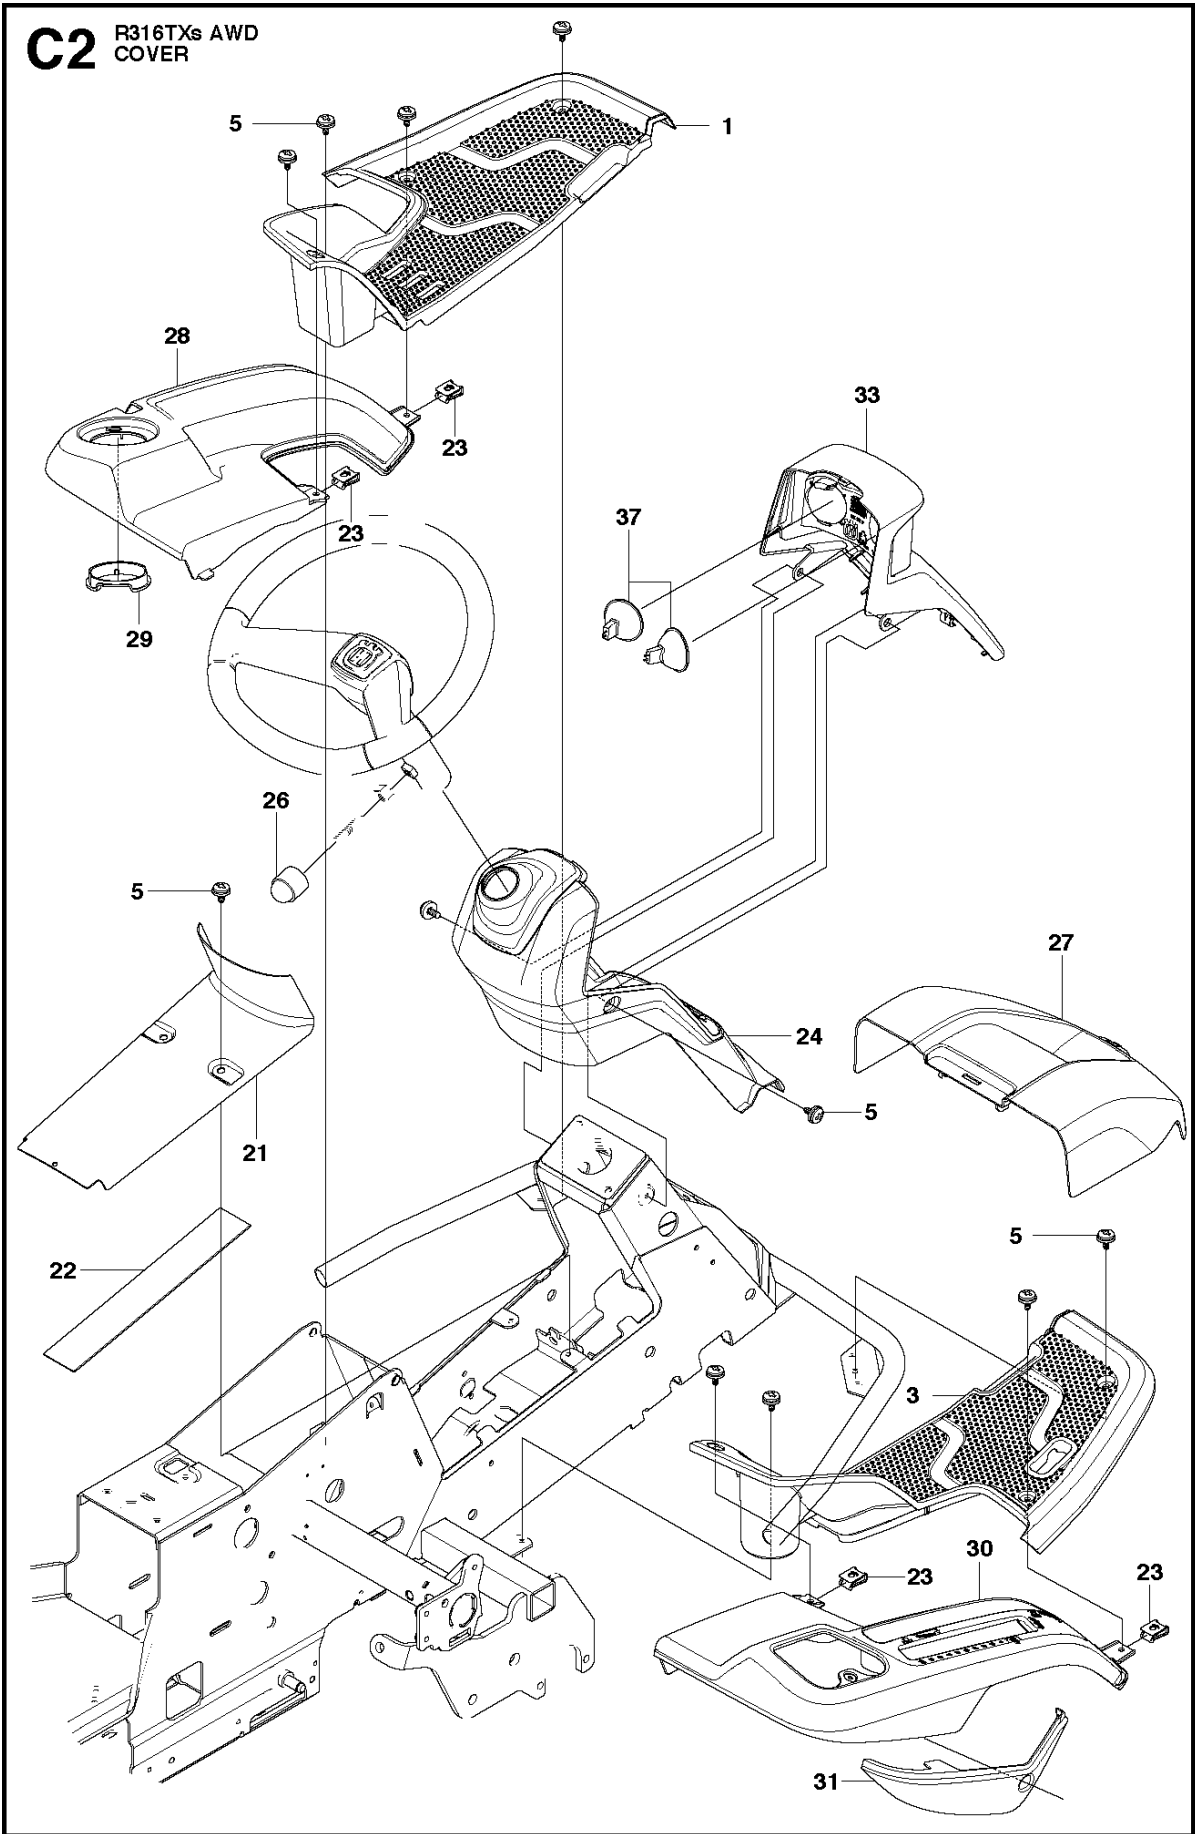

COVER

R316 TXs AWD, 967291901, 2017

Ref	Part No	Description	Remark	QTY KIT
1	577 72 93-01	FOOT PLATE		1
3	577 72 94-01	FOOT PLATE		1
5	544 40 05-01	SCREW		20
21	544 23 92-01	COVER		1
22	544 42 75-01	MAT		1
23	535 42 91-01	SPRING NUT		4
24	577 70 41-01	COVER		1
26	544 43 32-01	PROTECTIVE COVER		1
27	525 56 24-01	UNIT COVER		1
28	577 72 95-01	FENDER		1
29	577 76 45-01	LOCKING NUT		1
30	577 72 96-01	FENDER		1
31	577 73 75-01	CONTROL COVER		1
33	577 70 04-01	COVER		1
37	535 44 68-01	LAMP		2