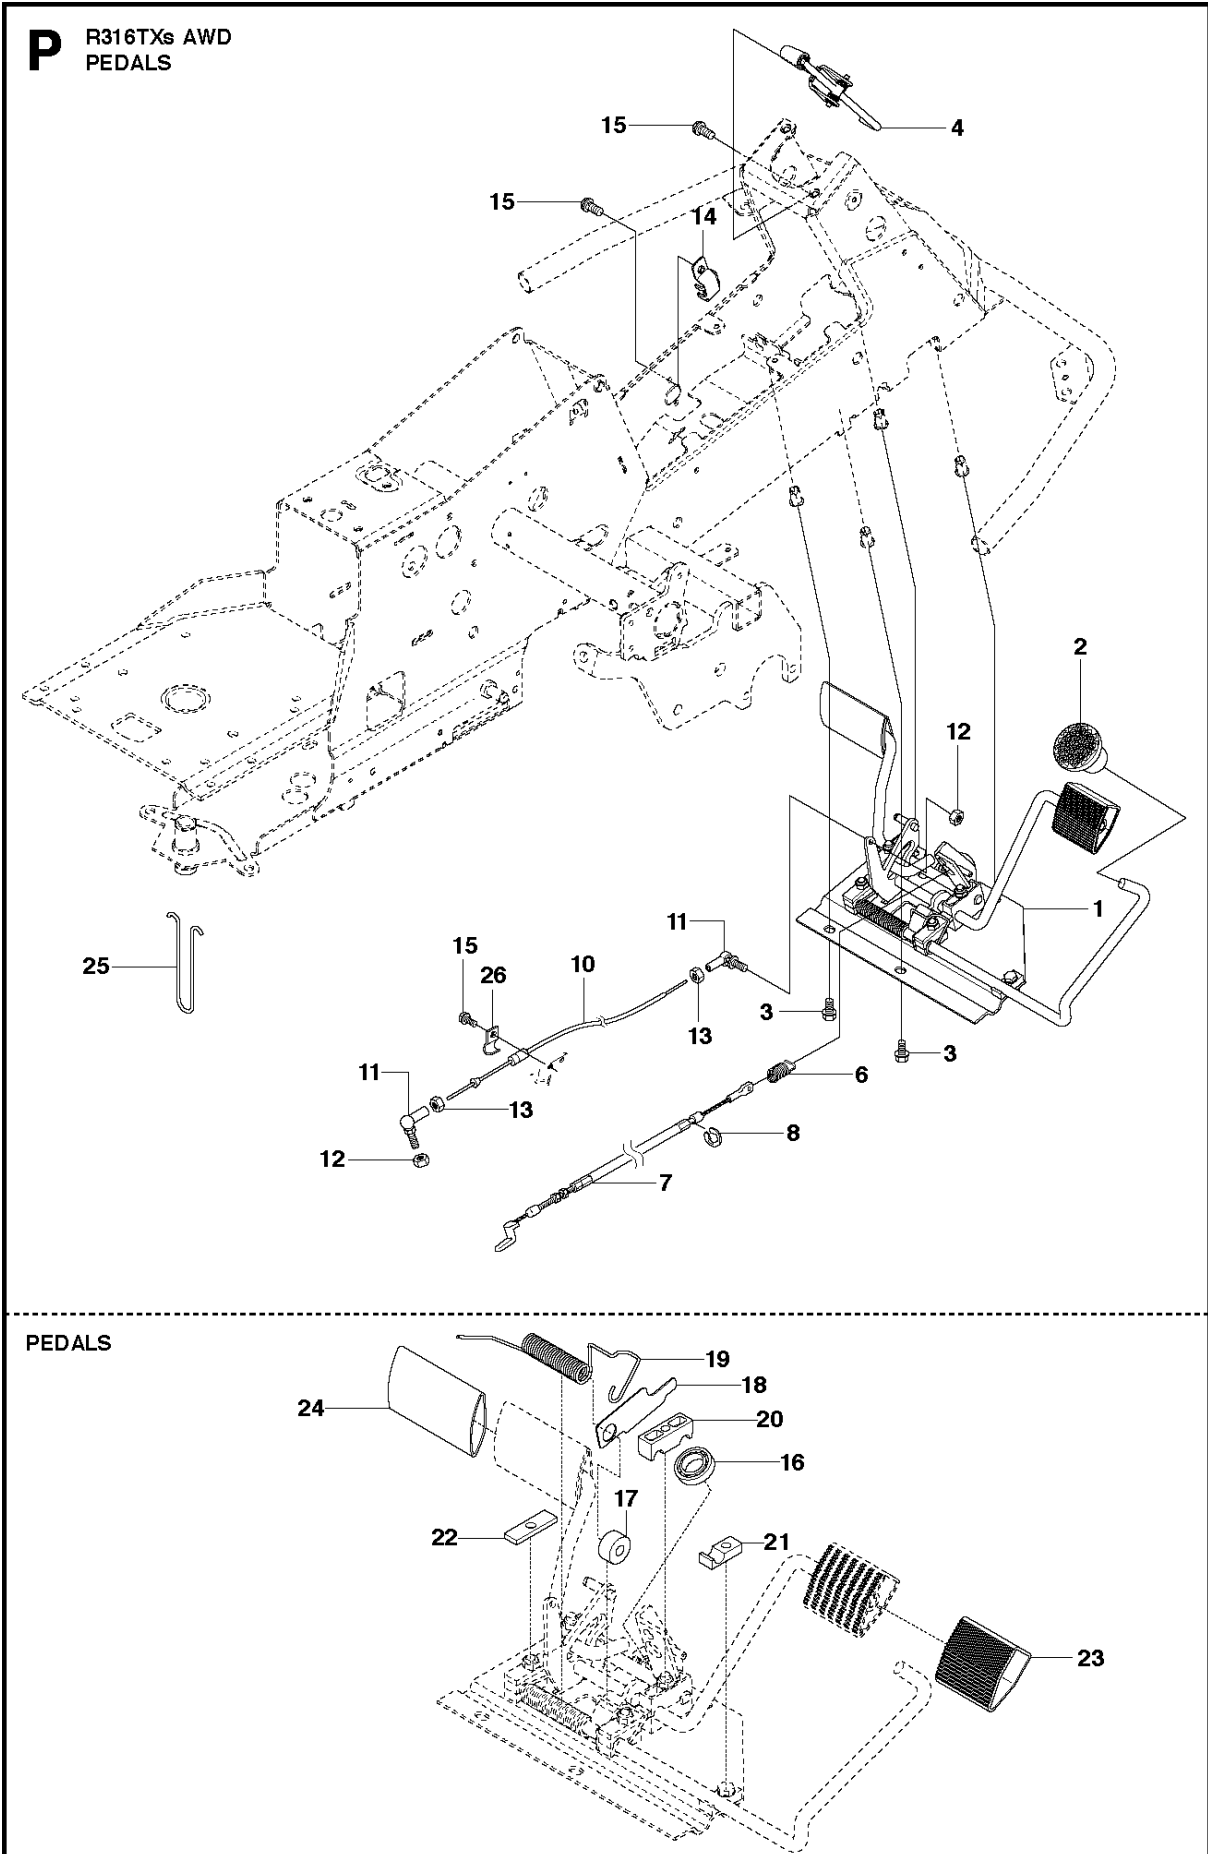

PEDALS

R316 TXs AWD, 967291901, 2017

Ref	Part No	Description	Remark	QTY	KIT
1	544 12 60-01	PEDAL PLATE ASSY		1	
2	535 47 37-01	KNOB		1	
3	506 57 01-04	SCREW EHHFM		4	
4	544 40 31-01	BRAKE LEVER ASSY		1	
6	506 94 63-01	BRAKE SPRING		1	
7	576 71 21-01	BRAKE WIRE		1	
8	735 31 09-20	E-CLIP		1	
10	574 41 12-02	CONTROL CABLE		1	
11	506 55 73-01	VINKELL.AS8 DIN71802		2	
12	732 21 14-01	LOCK NUT		2	
13	731 23 14-01	HEXAGON NUT		2	
14	522 43 08-01	BRACKET		1	
15	725 23 64-61	SCREW EHHFT		4	
16	738 21 02-04	BALL BEARING		1	
17	535 48 02-01	ROLLER		1	1
18	535 48 06-01	PROTECTIVE PLATE		1	1
19	535 48 07-01	SPRING		1	1
20	535 48 08-01	BEARING SUPPORT		4	1
21	535 48 09-01	BEARING SUPPORT		5	1
22	535 48 10-01	REINFORCEMENT PLATE		3	1
23	535 47 88-01	PEDAL RUBBER		1	1
24	535 47 88-02	PEDAL RUBBER		1	1
25	506 57 64-02	CABLE HOLDER		1	1
26	506 56 65-01	CLIP		1