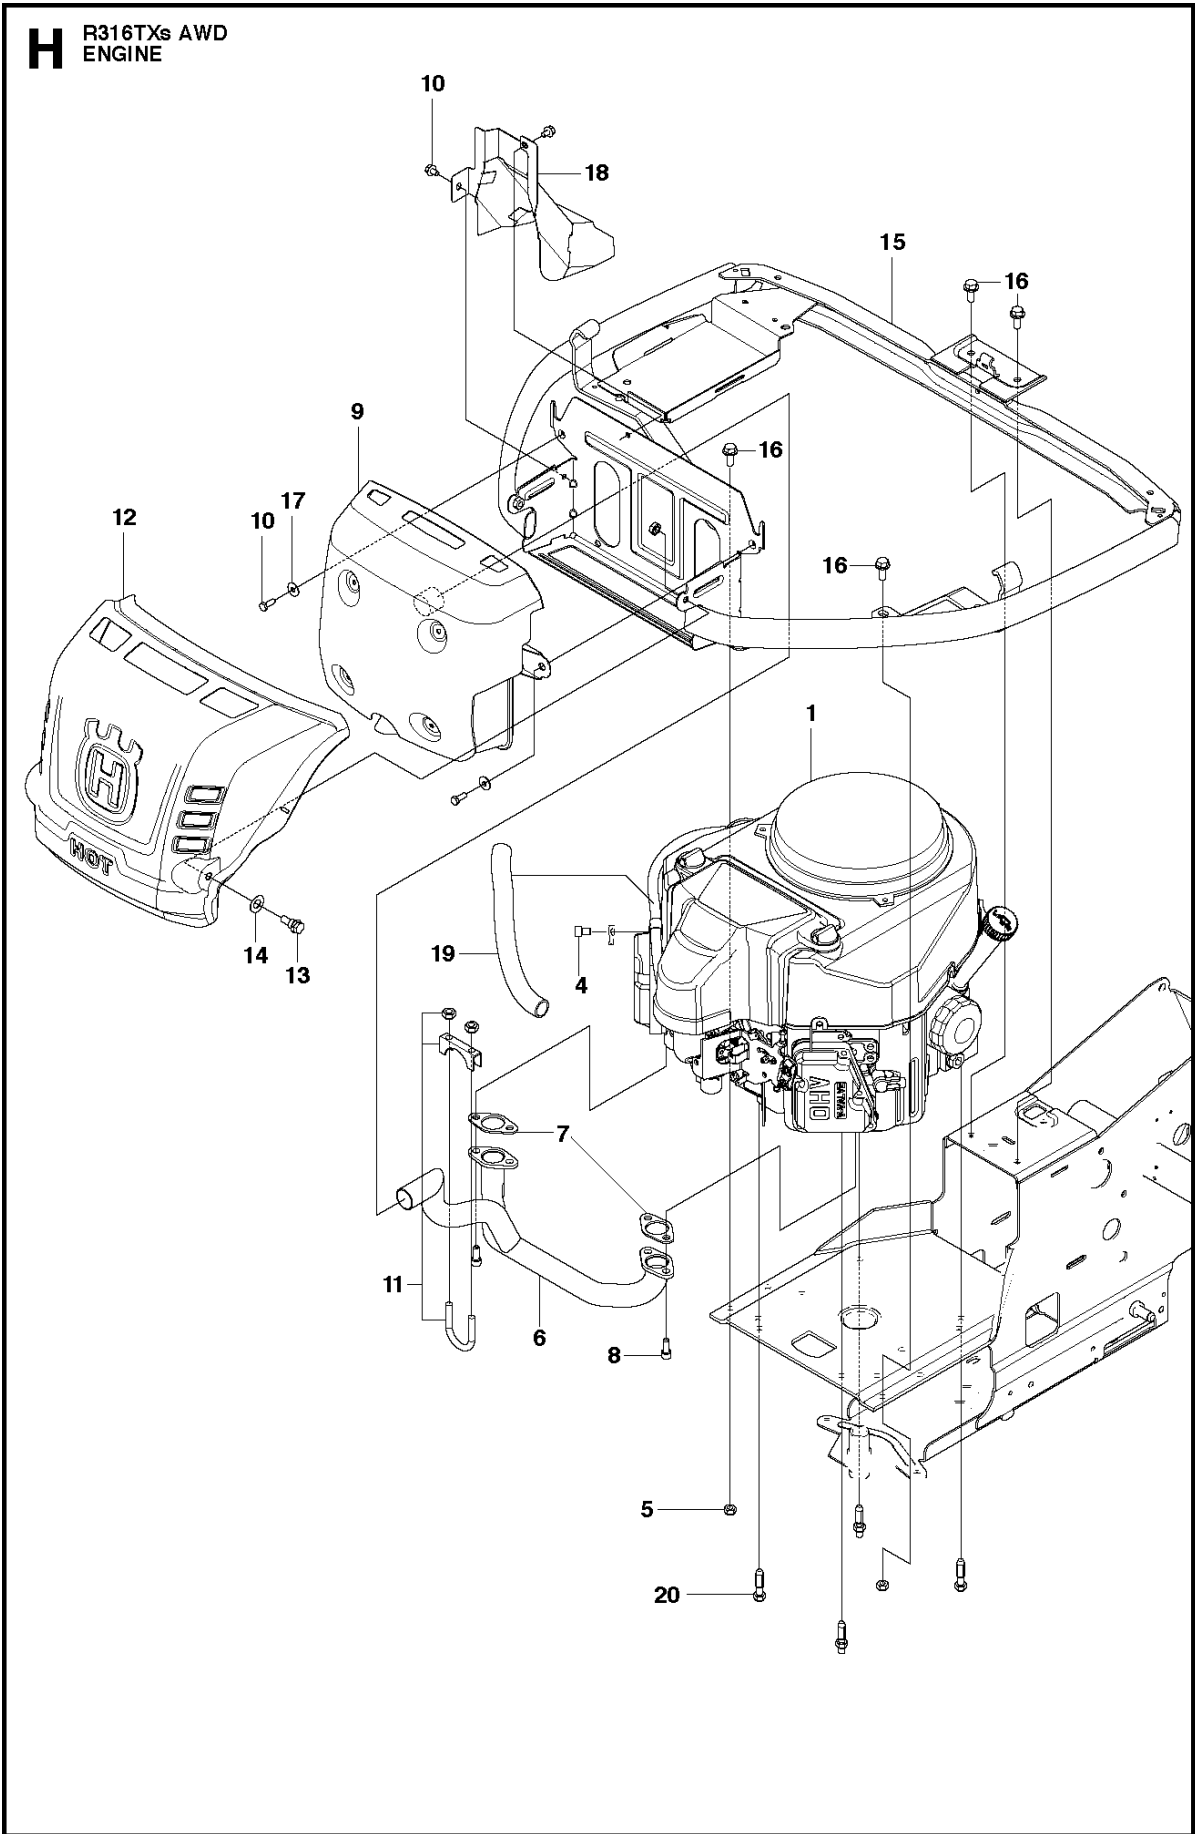

ENGINE

R316 TXs AWD, 967291901, 2017

Ref	Part No	Description	Remark	QTY KIT
1	578 76 80-01	ENGINE		1
4	725 54 47-01	SCREW IHSCM		1
5	732 21 18-01	LOCK NUT		6
6	578 11 88-01	MANIFOLD		1
7	506 91 45-01	GASKET		1
8	506 55 63-01	SCREW UNC		2
9	577 81 36-01	MUFFLER		1
10	725 23 64-61	SCREW EHHFT		4
11	506 66 84-01	CLAMP ASSY		1
12	577 81 85-02	HEAT SHIELD		1
13	506 59 74-01	SCREW EHHFM		2
14	506 83 94-01	SPRING WASHER		2
15	577 84 91-01	ENGINE FRAME		1
16	506 57 01-04	SCREW EHHFM		4
17	734 11 54-41	WASHER		2
18	579 31 49-01	HEAT DEFLECTOR		1
19	579 39 64-01	HOSE GUARD		1
20	578 20 75-01	STUD SCREW		4