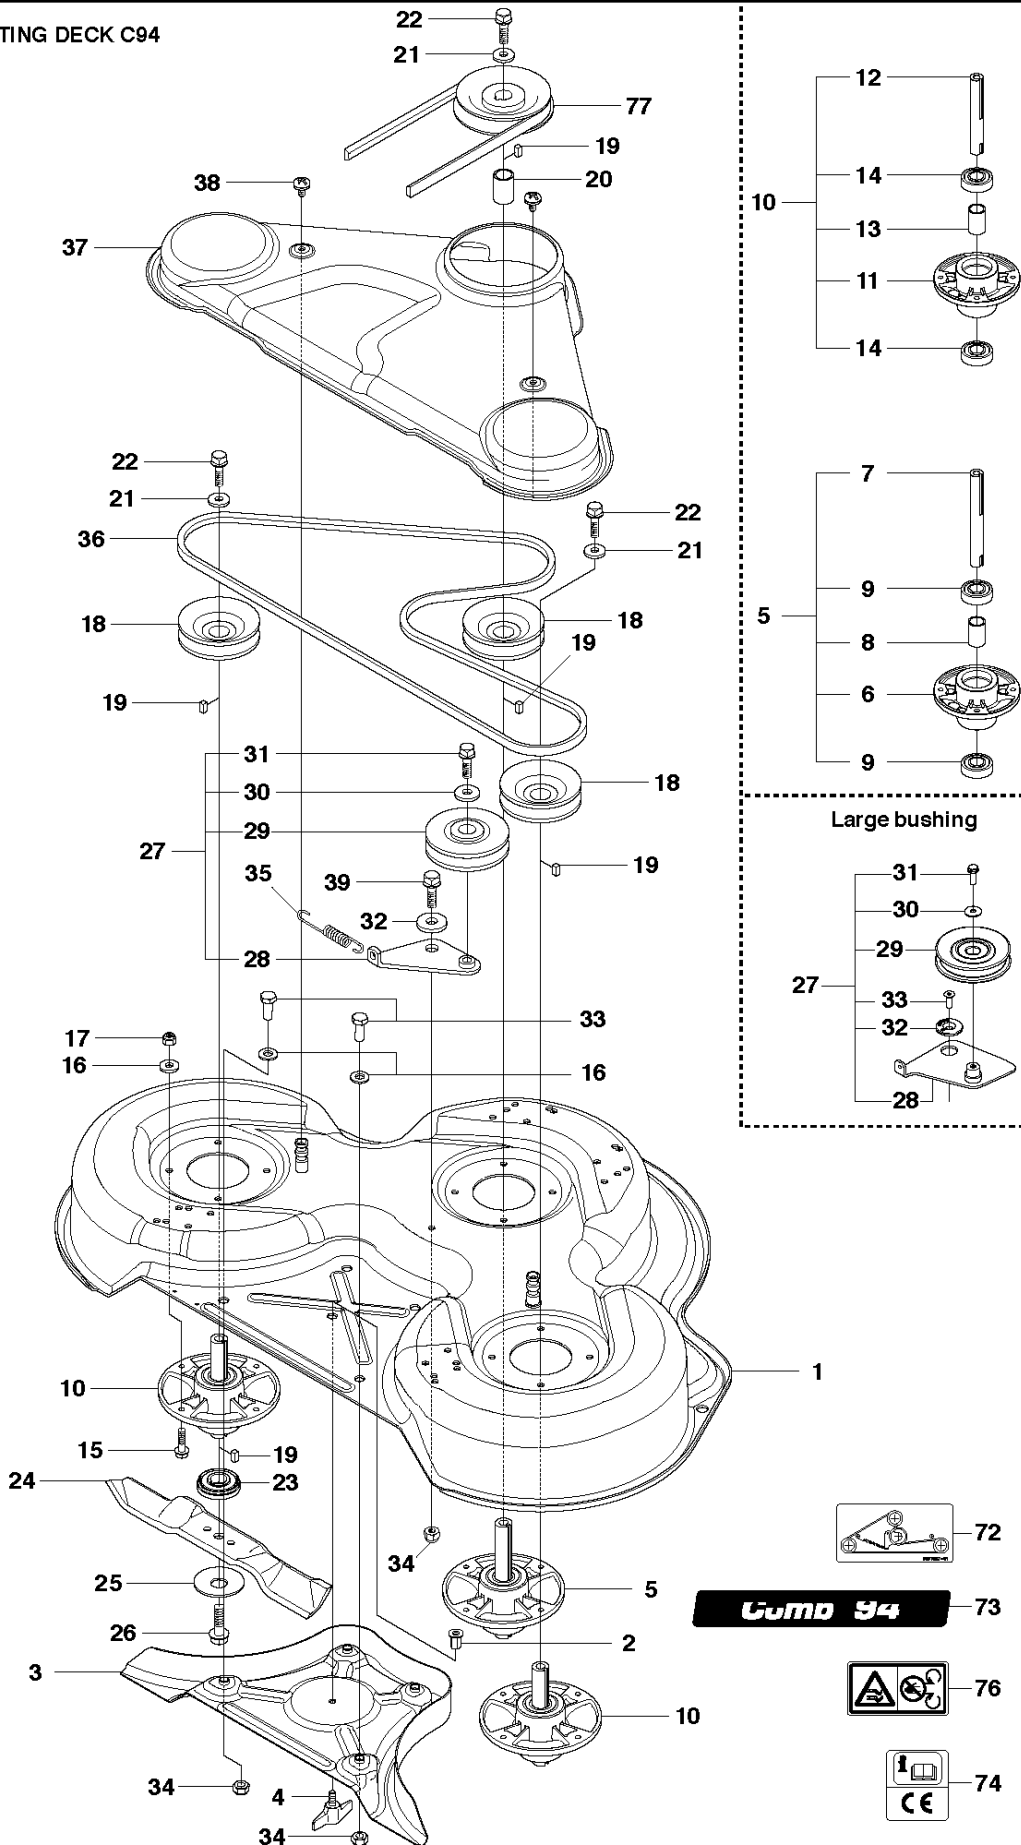

A2 CUTTING DECK C94

94CM CUTTING DECK

R316 TXs AWD, 967291901, 2017

Ref	Part No	Description	Remark	QTY	KIT
1	544 06 57-06	CUTTING DECK		1	
2	506 91 62-01	BLIND RIVET NUT		1	
3	544 06 58-01	PLUG		1	
4	544 06 61-01	KNOB		1	
5	576 38 41-01	BLADE HOUSING ASSY		1	
6	576 38 42-01	BEARING HOUSING		1	5
7	576 38 43-01	SHAFT		1	5
8	576 38 44-01	SPACING SLEEVE		1	5
9	738 23 04-34	BALL BEARING		2	5
10	576 38 41-02	BLADE HOUSING ASSY		2	
11	576 38 42-01	BEARING HOUSING		1	10
12	576 38 43-02	SHAFT		1	10
13	576 38 44-01	SPACING SLEEVE		1	10
14	738 23 04-34	BALL BEARING		2	10
15	535 42 38-01	SCREW RSQM		12	
16	734 11 64-01	WASHER		14	
17	732 21 18-01	LOCK NUT		12	
18	506 92 21-01	PULLEY		3	
19	506 53 35-01	PARALLEL KEY		7	
20	544 06 80-02	SPACING SLEEVE		1	
21	734 11 74-41	WASHER		3	
22	544 11 41-01	SCREW EHHM		3	
23	535 50 42-02	ADAPTER		3	
24	505 54 45-01	RIDE ON BLADE		3	
25	506 79 23-01	KNIFE PLATE		3	
26	544 11 41-01	SCREW EHHM		3	
27	506 54 07-01	BELT TENSIONER ASSY	Small bushing	1	
27	586 96 66-01	BELT TENSIONER ASSY	Large bushing	1	
28	506 51 95-01	SPÄNNARM KPL.	Small bushing	1	27
28	585 35 99-01	ARM	Large bushing	1	27
29	506 53 27-01	PULLEY		1	27
30	734 11 64-41	WASHER		1	27
31	506 55 83-02	SCREW EHHFT	Small bushing	1	27
31	586 32 04-01	SCREW	Large bushing	1	27
32	506 91 87-02	WASHER	Small bushing	1	
32	586 49 67-01	WASHER	Large bushing	1	
33	725 24 51-71	SCREW EHHM		2	
34	732 21 18-01	LOCK NUT		1	
35	506 53 31-01	SPRING		1	
36	505 20 86-01	BELT		1	
37	544 06 63-01	BELT COVER		1	
38	544 40 05-01	SCREW		2	
39	725 24 51-71	SCREW EHHM	Small bushing	1	
39	725 64 53-01	SCREW IHCSFM	Large bushing	1	
72	506 78 97-01	LABEL		1	
73	544 23 81-01	LABEL		2	
74	506 92 90-01	LABEL		1	
76	574 51 00-01	DECAL		2	
77	506 77 86-01	PULLEY		1