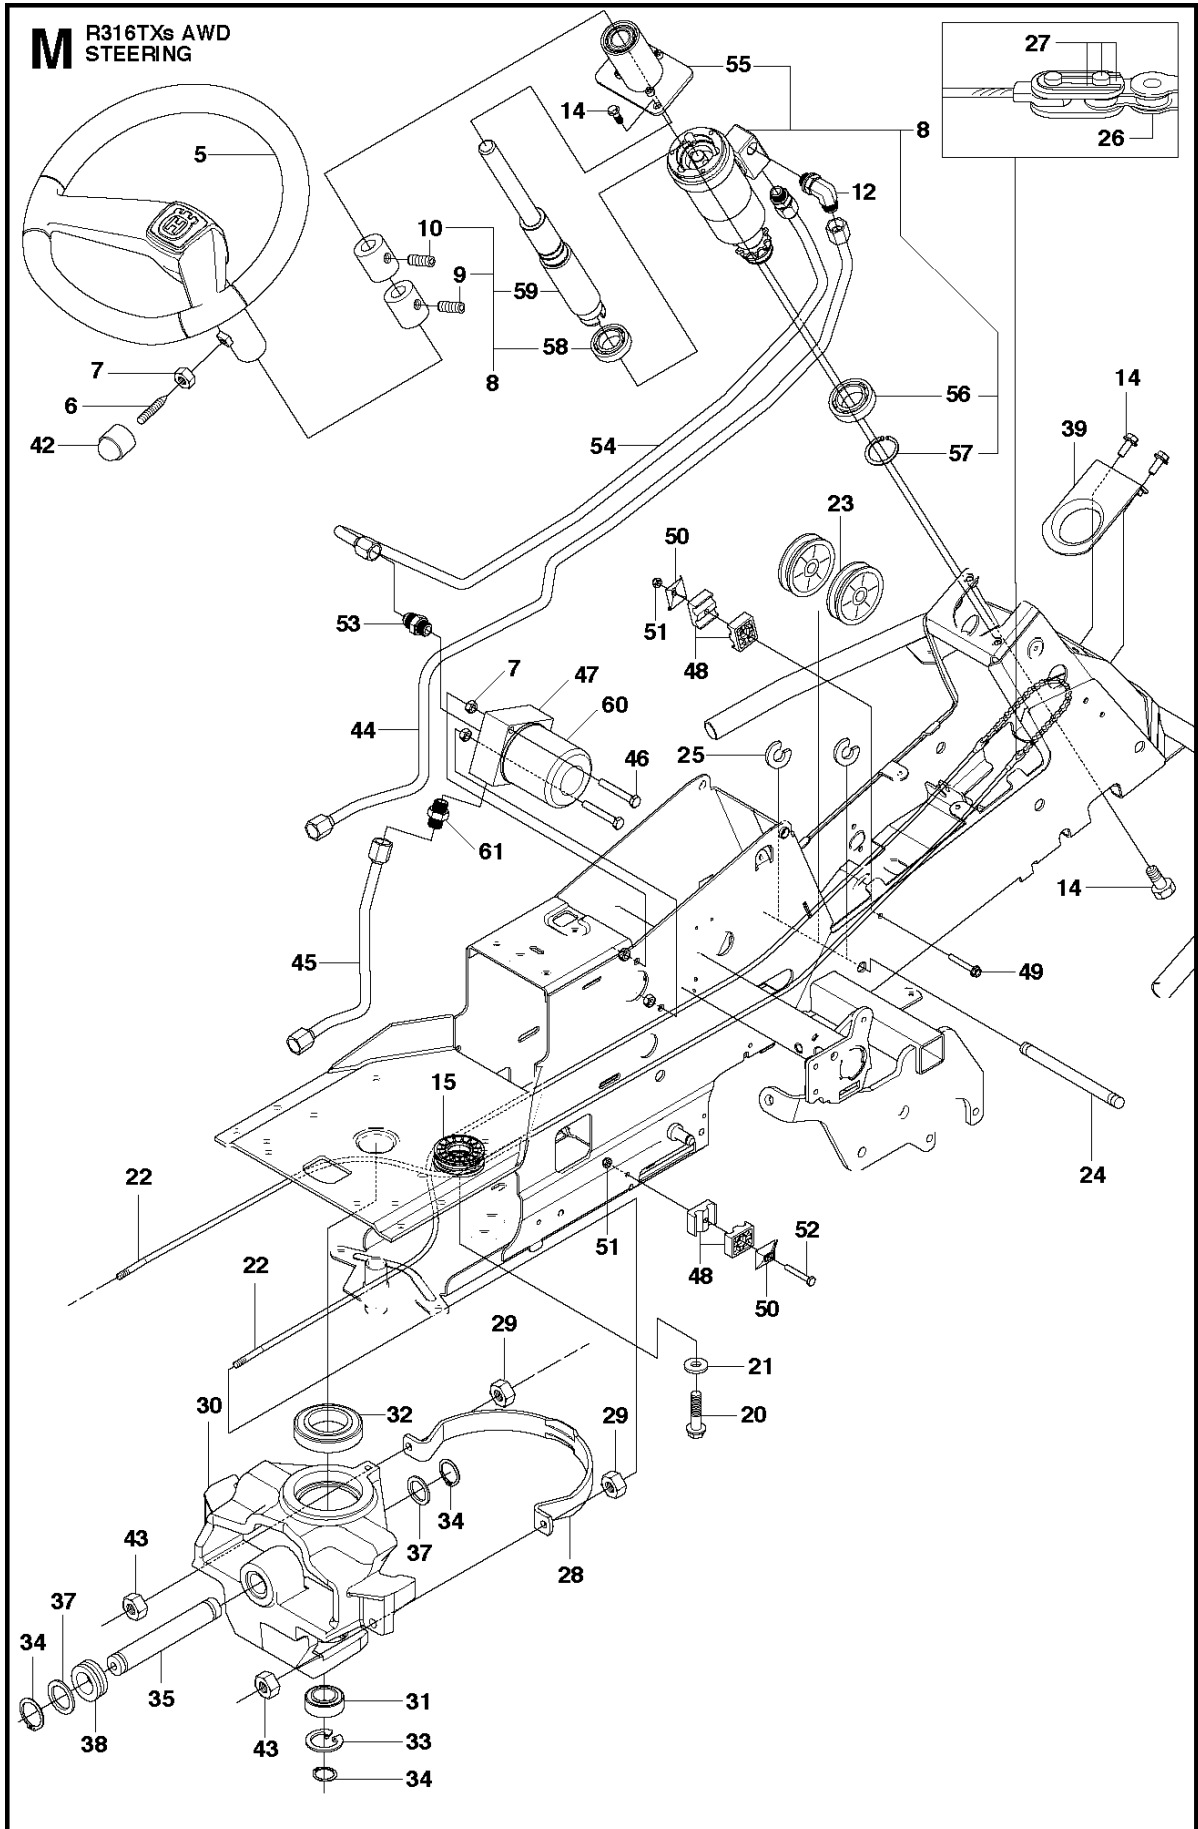

STEERING

R316 TXs AWD, 967291901, 2017

Ref	Part No	Description	Remark	QTY KIT
5	577 96 04-01	STEERING WHEEL		1
6	728 74 55-05	SCREW IHSETM		1
7	731 23 18-01	HEXAGON NUT		3
8	578 37 06-01	COMFORT STEERING		1
9	506 86 34-01	DRIVER		2
10	728 84 43-05	SCREW IHSETM		2
12	535 43 73-01	PIPE FITTING		1
14	506 57 01-04	SCREW EHHFM		4
15	576 49 25-01	PULLEY		1
20	506 67 54-03	SCREW EHHFM		1
21	734 11 74-41	WASHER		1
22	577 19 99-04	WIRE ASSY		2
23	506 52 24-01	STARTER PULLEY		2
24	506 53 94-04	SHAFT		1
25	735 31 14-20	E-CLIP		2
26	506 55 46-10	CHAIN		1
27	506 55 47-01	LINKAGE		2
28	544 42 73-01	WIRE GUIDE		1
29	731 23 20-51	HEXAGON NUT		2
30	577 65 93-01	SPINDLE		1
31	738 21 05-04	BALL BEARING		1
32	738 21 10-04	BALL BEARING		1
33	735 31 40-10	CIRCLIP		1
34	735 31 26-00	CIRCLIP		3
35	506 98 59-01	SWING AXLE		1
37	506 77 34-01	WASHER		2
38	740 68 14-21	V-RING		1
39	578 12 67-01	BRACKET		1
42	544 43 32-01	PROTECTIVE COVER		1
43	732 21 20-51	NUT		2
44	502 85 44-01	HYDRAULIC PIPE		1
45	502 85 46-01	HYDRAULIC PIPE		1
46	725 24 62-51	SCREW EHHM		2
47	535 44 87-01	FILTERBLOCK ASSY		1
48	544 37 33-03	PIPE CLAMP		2
49	535 47 52-45	SCREW EHHFM		1
50	535 43 85-01	COVER WASHER		2
51	732 21 16-01	NUT		2
52	725 23 78-61	SCREW EHHFT		1
53	535 42 68-01	PIPE FITTING		3
54	575 95 96-01	HYDRAULIC PIPE		1
55	578 15 09-01	BEARING SUPPORT		1
56	535 42 78-01	BALL BEARING		1
57	735 31 33-00	CIRCLIP		1
58	738 21 05-04	BALL BEARING		2
59	578 12 98-01	STEERING ROD		1
60	535 42 75-02	FILTER		1
61	535 46 09-01	CLUTCH		1