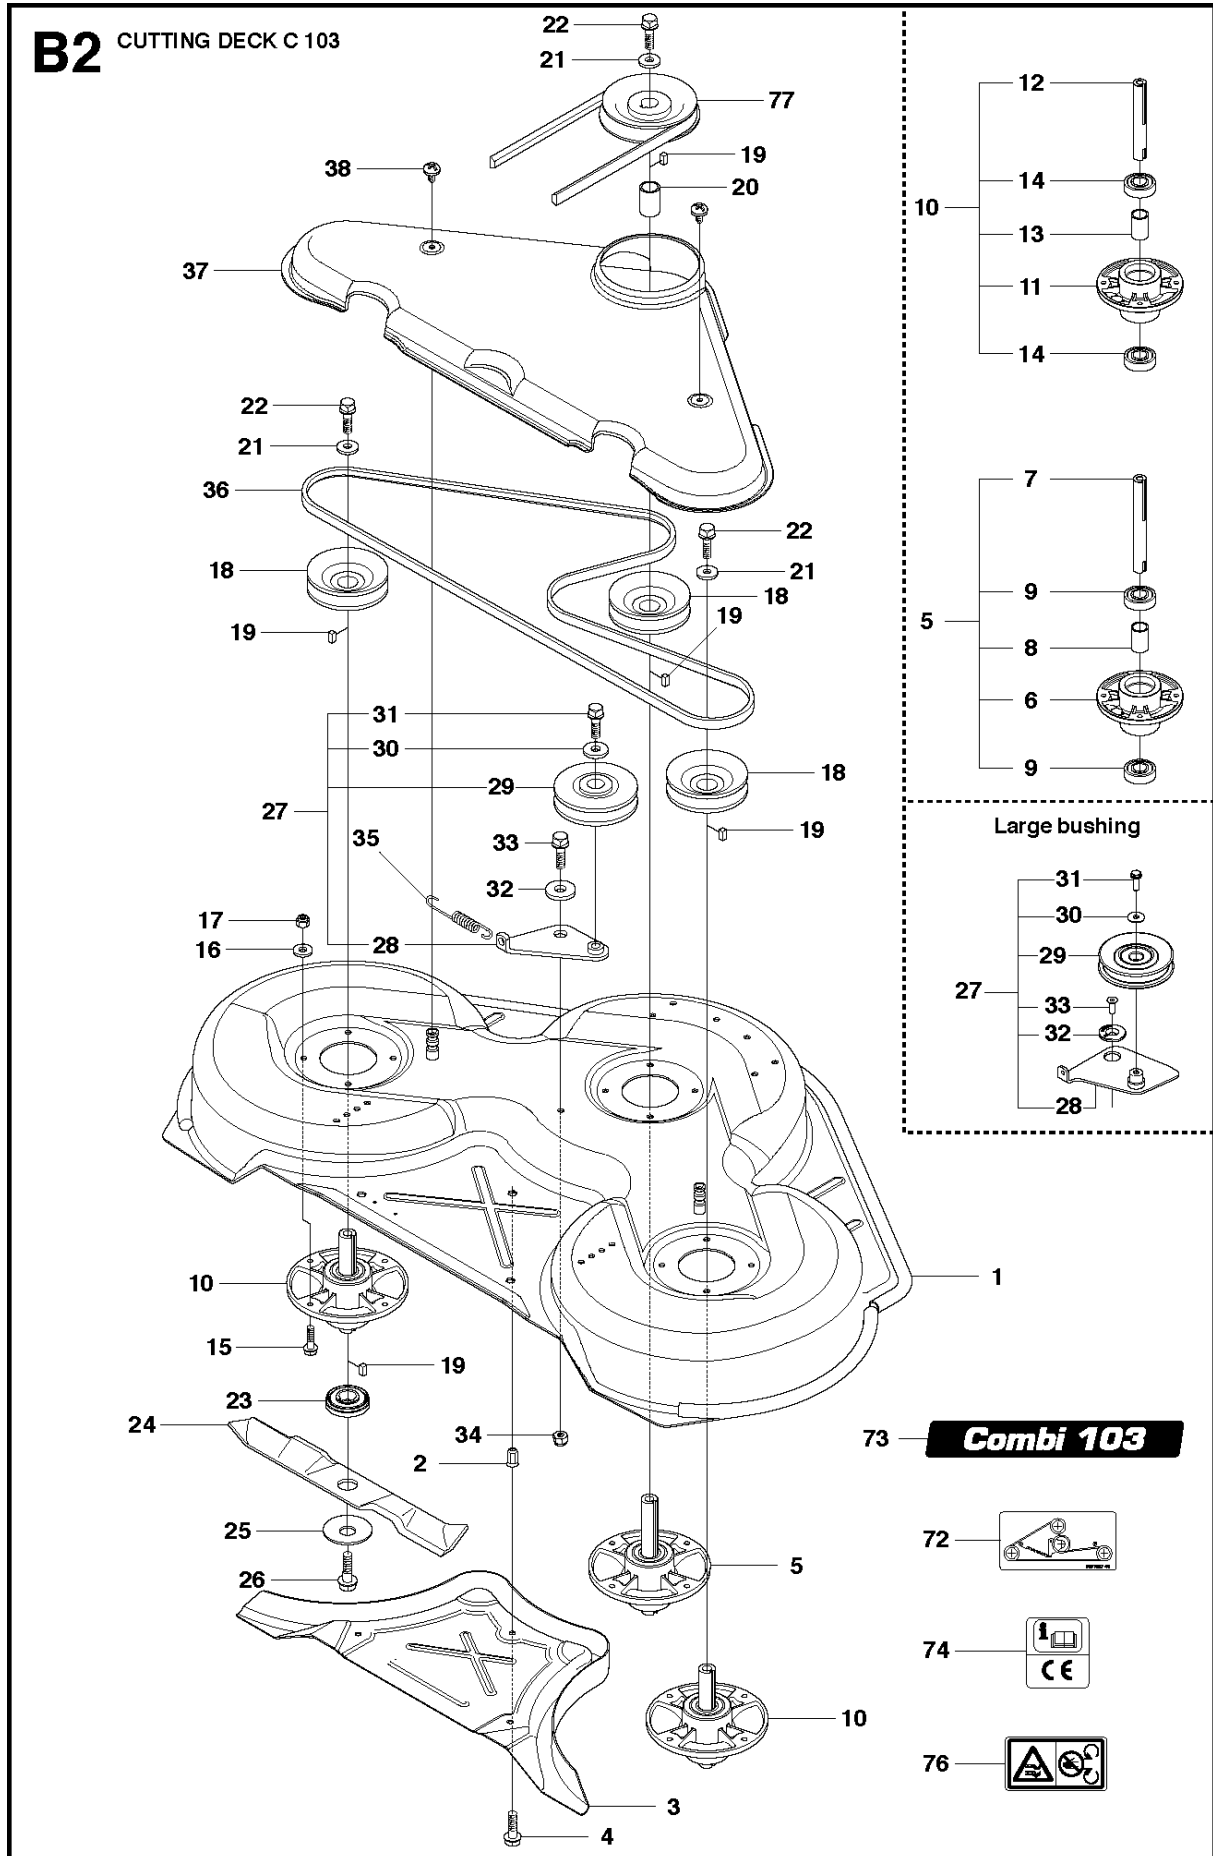

B2 CUTTING DECK C 103

103CM CUTTING DECK

R316 TXs AWD, 967291901, 2017

Ref	Part No	Description	Remark	QTY	KIT
1	574 21 08-01	CUTTING DECK		1	
2	506 91 62-01	BLIND RIVET NUT		3	
3	544 44 92-01	PLUG		1	
4	506 57 01-04	SCREW EHHFM		3	
5	576 38 41-01	BLADE HOUSING ASSY		2	
6	576 38 42-01	BEARING HOUSING		1	5
7	576 38 43-01	SHAFT		1	5
8	576 38 44-01	SPACING SLEEVE		1	5
9	738 23 04-34	BALL BEARING		2	5
10	576 38 41-02	BLADE HOUSING ASSY		1	
11	576 38 42-01	BEARING HOUSING		1	10
12	576 38 43-02	SHAFT		1	10
13	576 38 44-01	SPACING SLEEVE		1	10
14	738 23 04-34	BALL BEARING		2	10
15	535 42 38-01	SCREW RSQM		12	
16	734 11 64-01	WASHER		14	
17	732 21 18-01	LOCK NUT		12	
18	506 92 21-01	PULLEY		3	
19	506 53 35-01	PARALLEL KEY		7	
20	544 06 80-02	SPACING SLEEVE		1	
21	734 11 74-41	WASHER		3	
22	544 11 41-01	SCREW EHHM		3	
23	535 50 42-02	ADAPTER		3	
24	504 18 82-01	RIDE ON BLADE		3	
25	506 79 23-01	KNIFE PLATE		3	
26	544 11 41-01	SCREW EHHM		3	
27	506 54 07-01	BELT TENSIONER ASSY	Small bushing	1	
27	586 96 66-01	BELT TENSIONER ASSY	Large bushing	1	
28	506 51 95-01	SPÄNNARM KPL.	Small bushing	1	27
28	585 35 99-01	ARM	Large bushing	1	27
29	506 53 27-01	PULLEY		1	27
30	734 11 64-41	WASHER		1	27
31	506 55 83-02	SCREW EHHFT	Small bushing	1	27
31	586 32 04-01	SCREW	Large bushing	1	27
32	506 91 87-02	WASHER	Small bushing	1	
32	586 49 67-01	WASHER	Large bushing	1	
33	725 24 51-71	SCREW EHHM	Small bushing	1	
33	725 64 53-01	SCREW IHCSFM	Large bushing	1	
34	732 21 18-01	LOCK NUT		1	
35	506 53 31-01	SPRING		1	
36	506 76 85-01	BELT		1	
37	544 09 61-01	BELT COVER		1	
38	544 40 05-01	SCREW		2	
72	506 78 97-01	LABEL		1	
73	544 23 81-03	LABEL		2	
74	506 92 90-01	LABEL		1	
76	574 51 00-01	DECAL		2	
77	506 77 86-01	PULLEY		1