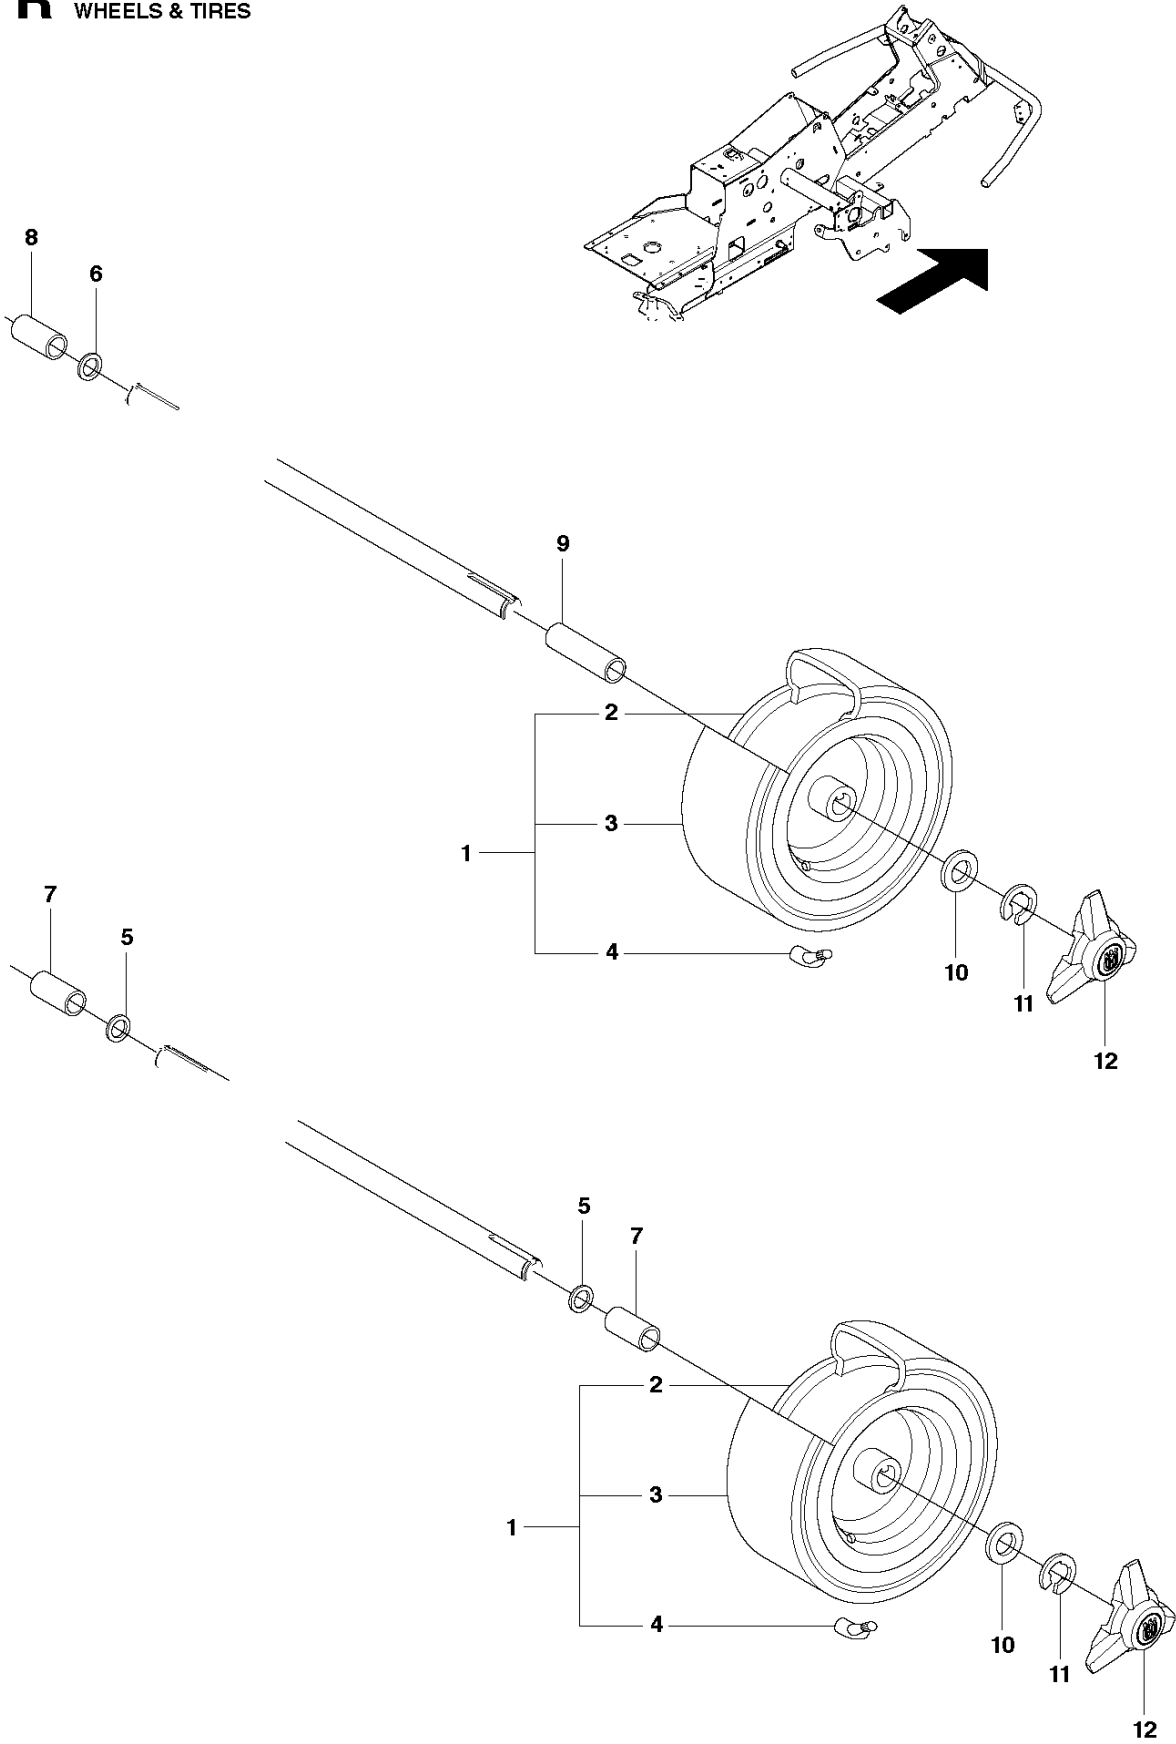

R R316TXs AWD
WHEELS & TIRES

WHEELS & TIRES

R316 TXs AWD, 967291901, 2017

Ref	Part No	Description	Remark	QTY	KIT
1	523 01 26-02	WHEEL		4	
2	523 03 48-01	RIM		1	1
3	523 03 46-02	TYRE		1	1
4	523 03 47-01	VALVE		1	1
5	506 50 48-03	WASHER		2	
6	506 94 58-01	WASHER		1	
7	506 59 62-03	SPACING SLEEVE		2	
8	544 13 26-01	SLEEVE		1	
9	544 13 26-02	SLEEVE		1	
10	506 50 48-05	WASHER		4	
11	506 89 90-01	E-CLIP		4	
12	544 35 35-01	HUB CAP		4