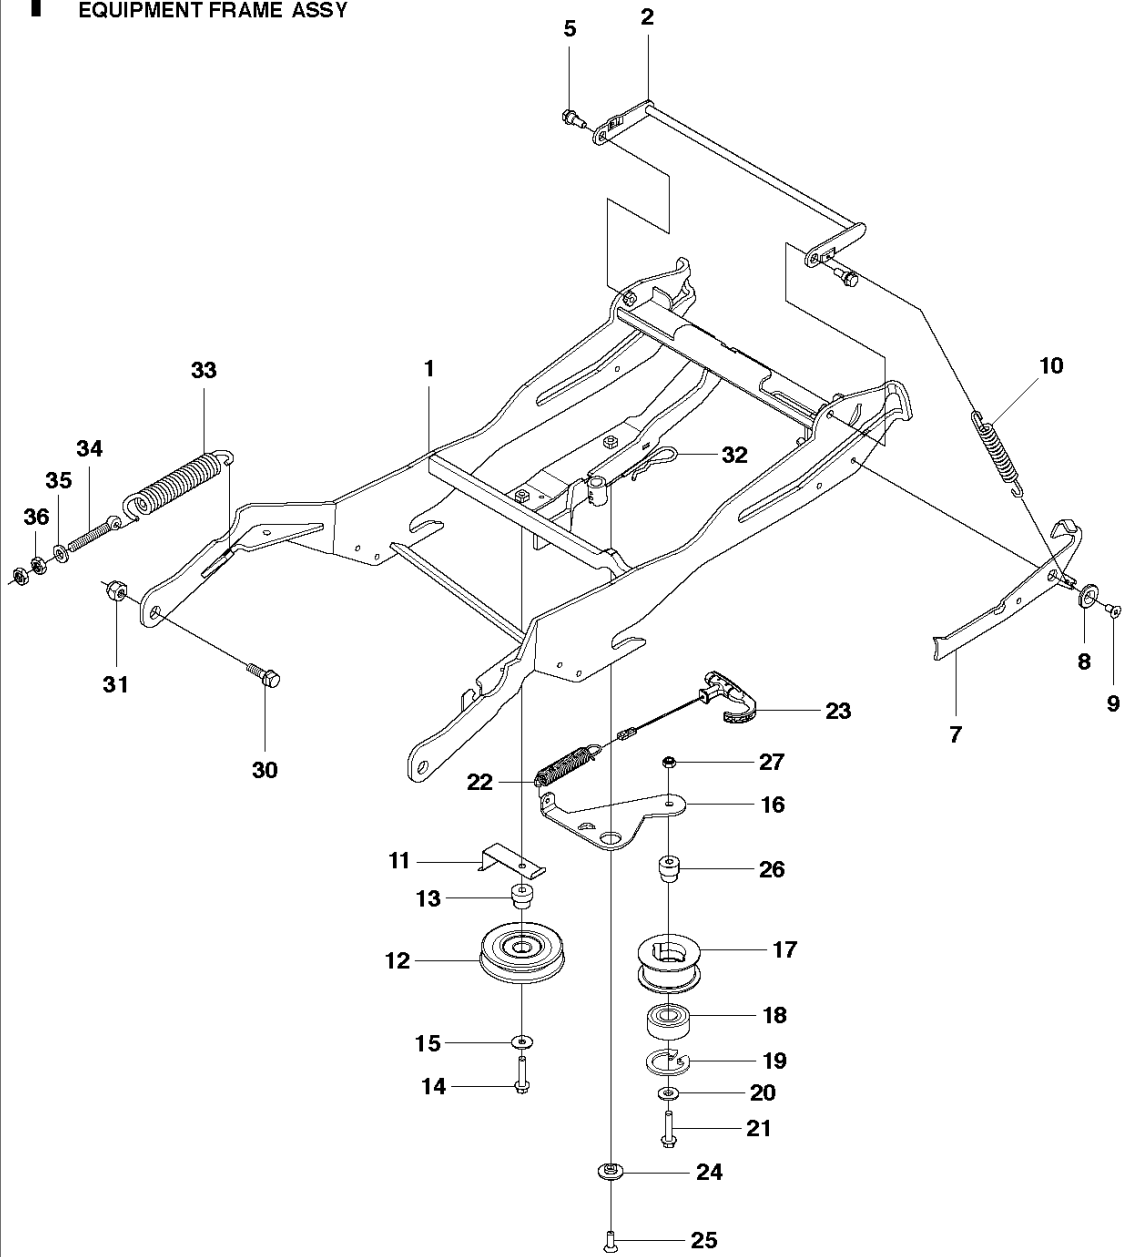

T R316TXs AWD
EQUIPMENT FRAME ASSY

FRAME

R316 TXs AWD, 967291901, 2017

Ref	Part No	Description	Remark	QTY KIT
1	523 06 42-01	EQUIPMENT FRAME		1
2	525 47 59-01	HOOK		1
5	506 59 74-01	SCREW EHHFM		2
7	523 11 66-02	LEVER		1
8	506 91 87-01	WASHER		1
9	725 64 48-01	SCREW IHCSFM		1
10	506 53 56-03	DRAW SPRING		1
11	525 48 67-01	BELT GUIDE		1
12	506 97 48-01	PULLEY		1
13	506 82 68-02	BUSHING		1
14	725 24 59-51	SCREW EHHM		1
15	734 11 64-41	WASHER		1
16	577 22 87-01	SHEET		1
17	505 15 39-01	BELT TENSIONER WHEEL ASSY		1
18	738 21 04-04	BALL BEARING		1
19	735 31 38-10	CIRCLIP		1
20	734 11 64-41	WASHER		1
21	725 24 59-51	SCREW EHHM		1
22	504 62 24-01	SPRING		1
23	504 62 21-02	HANDLE ASSY		1
24	505 45 17-01	WASHER		1
25	725 64 53-01	SCREW IHCSFM		1
26	535 48 48-01	BUSHING		1
27	732 21 18-01	LOCK NUT		1
30	506 89 58-01	COLLAR SCREW		2
31	732 25 22-01	HEXAGON LOCKING NUT		2
32	506 96 66-01	HAIR PIN COTTER		1
33	506 83 76-01	SPRING		2
34	506 83 77-01	RING BOLT		2
35	734 11 72-01	WASHER		2
36	731 23 20-51	HEXAGON NUT		4