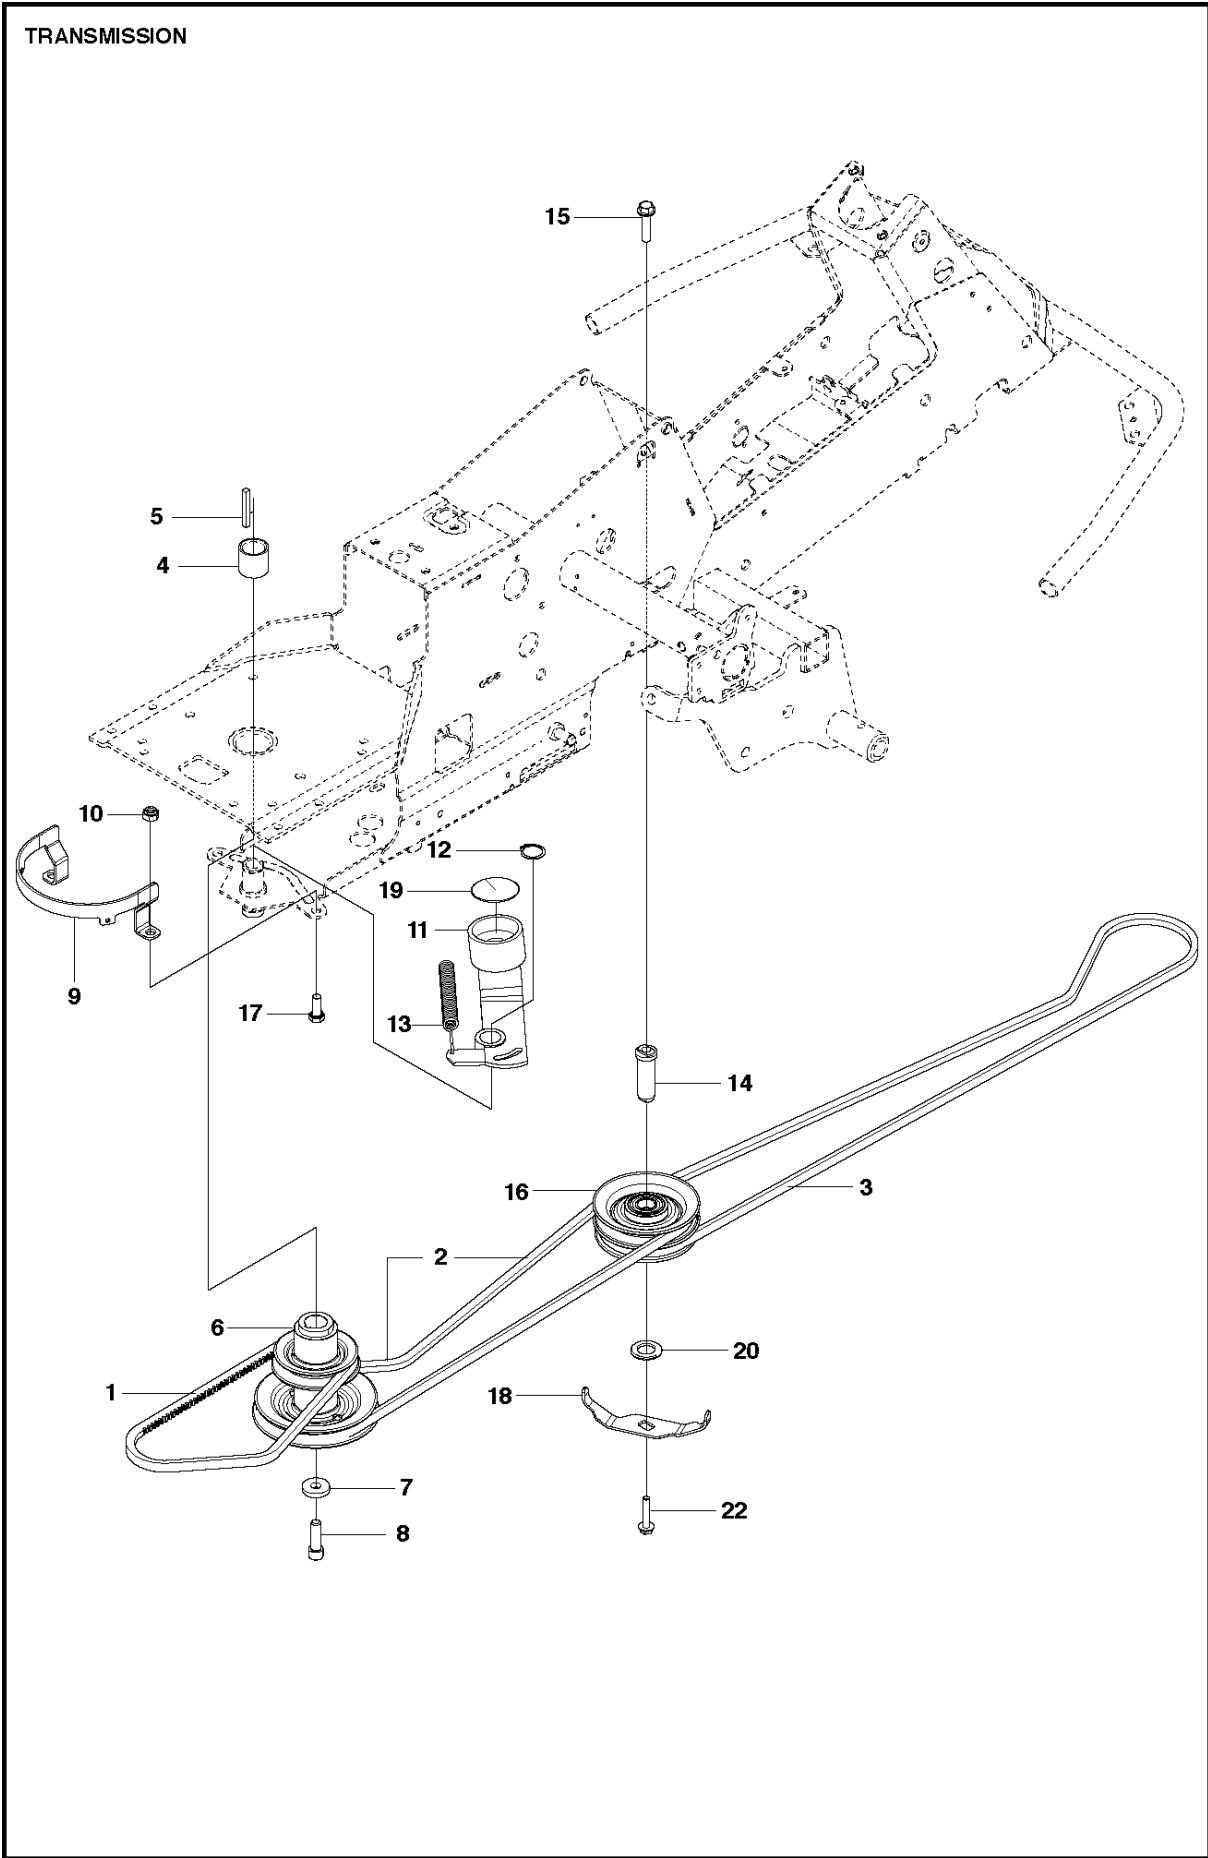

TRANSMISSION

R316 TXs AWD, 967291901, 2017

Ref	Part No	Description	Remark	QTY KIT
1	522 93 03-01	BELT		1
2	544 40 02-01	BELT		1
3	585 03 45-01	BELT		1
4	506 50 92-01	SPACING SLEEVE		1
5	506 55 59-01	WEDGE		1
6	535 48 24-01	PULLEY		1
7	506 59 75-01	WASHER		1
8	506 55 60-02	SCREW UNC		1
9	587 42 52-01	BELT GUIDE		1
10	732 21 20-51	NUT		2
11	535 48 44-01	BELT TENSIONER ASSY		1
12	735 31 26-00	CIRCLIP		1
13	506 66 56-01	SPRING		1
14	581 91 64-01	SHAFT		1
15	506 67 54-02	SCREW EHHFM		1
16	535 48 22-01	MELLANHJUL		1
17	725 24 93-71	SCREW EHHM		2
18	544 40 53-01	BELT GUIDE		1
19	535 48 50-01	SEALING		1
20	586 32 02-01	DISTANCE		1
22	586 32 04-01	SCREW		1