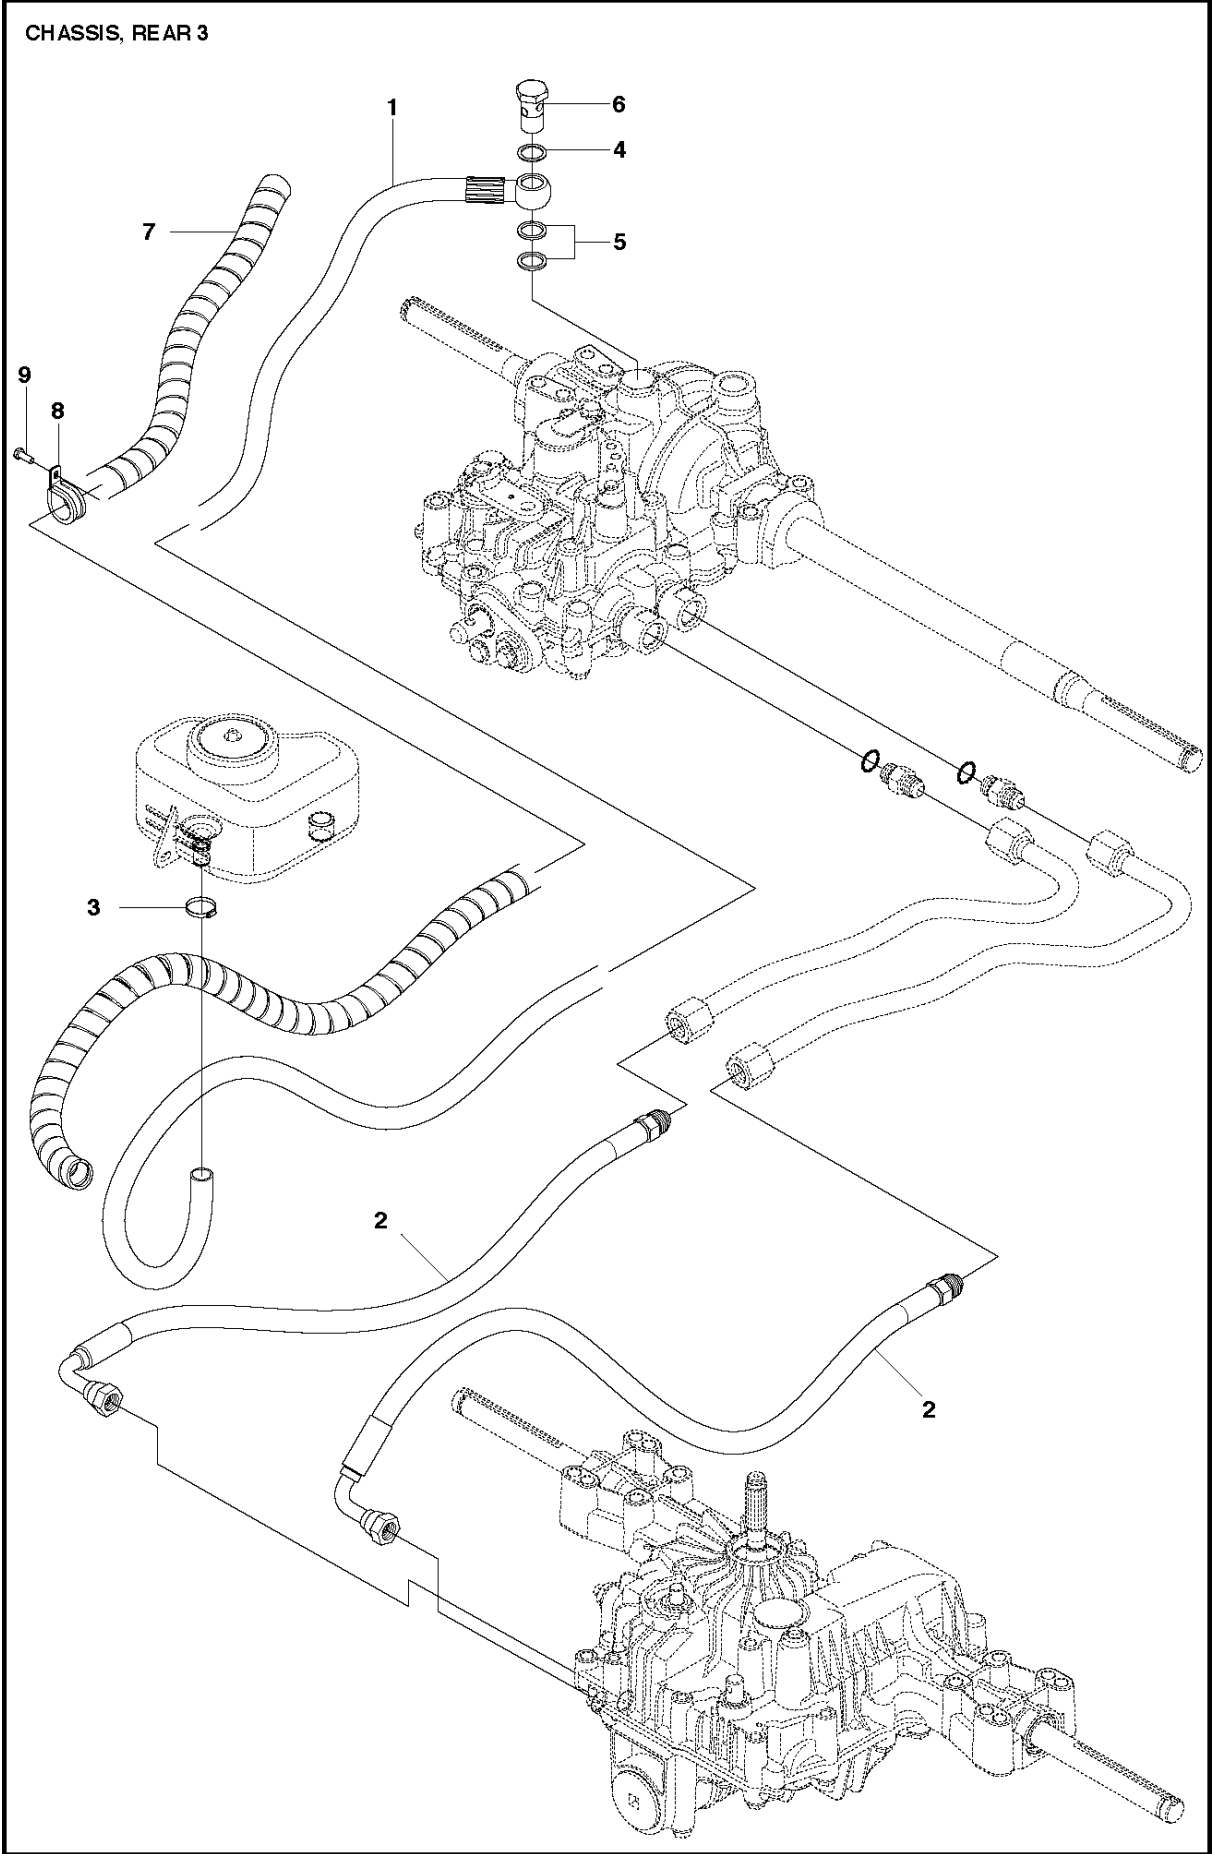

CHASSIS REAR

R316 TXs AWD, 967291901, 2017

Ref	Part No	Description	Remark	QTY KIT
1	578 29 50-03	HYDRAULIC HOSE		1
2	544 45 64-03	HYDRAULIC HOSE		2
3	505 13 11-01	HOSE CLAMP		1
4	544 01 00-01	GASKET		1
5	544 01 00-03	GASKET		2
6	544 02 05-01	PIPE FITTING		1
7	544 02 66-07	HOSE GUARD		1
8	574 53 12-01	HOSE CLAMP		1
9	725 23 68-61	SCREW EHHFT		1