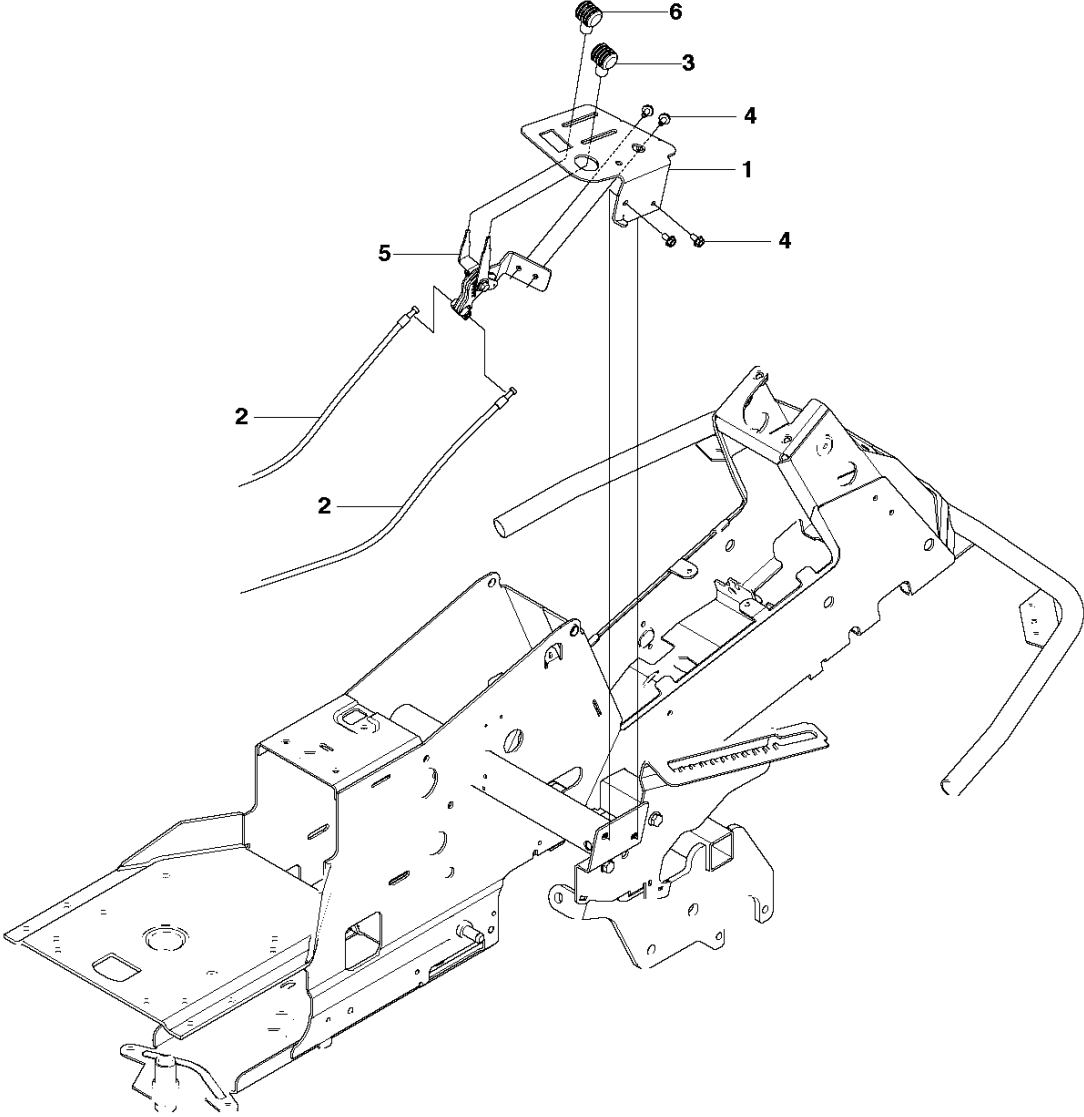

N R316TXs AWD
CONTROLS

CONTROLS

R316 TXs AWD, 967291901, 2017

Ref	Part No	Description	Remark	QTY KIT
1	578 03 31-01	SUPPORT		1
2	544 30 17-06	WIRE		2
3	506 88 91-01	KNOB		1
4	535 47 52-12	SCREW EHHFM		4
5	578 02 34-01	THROTTLE CONTROL		1
6	506 88 91-02	KNOB		1