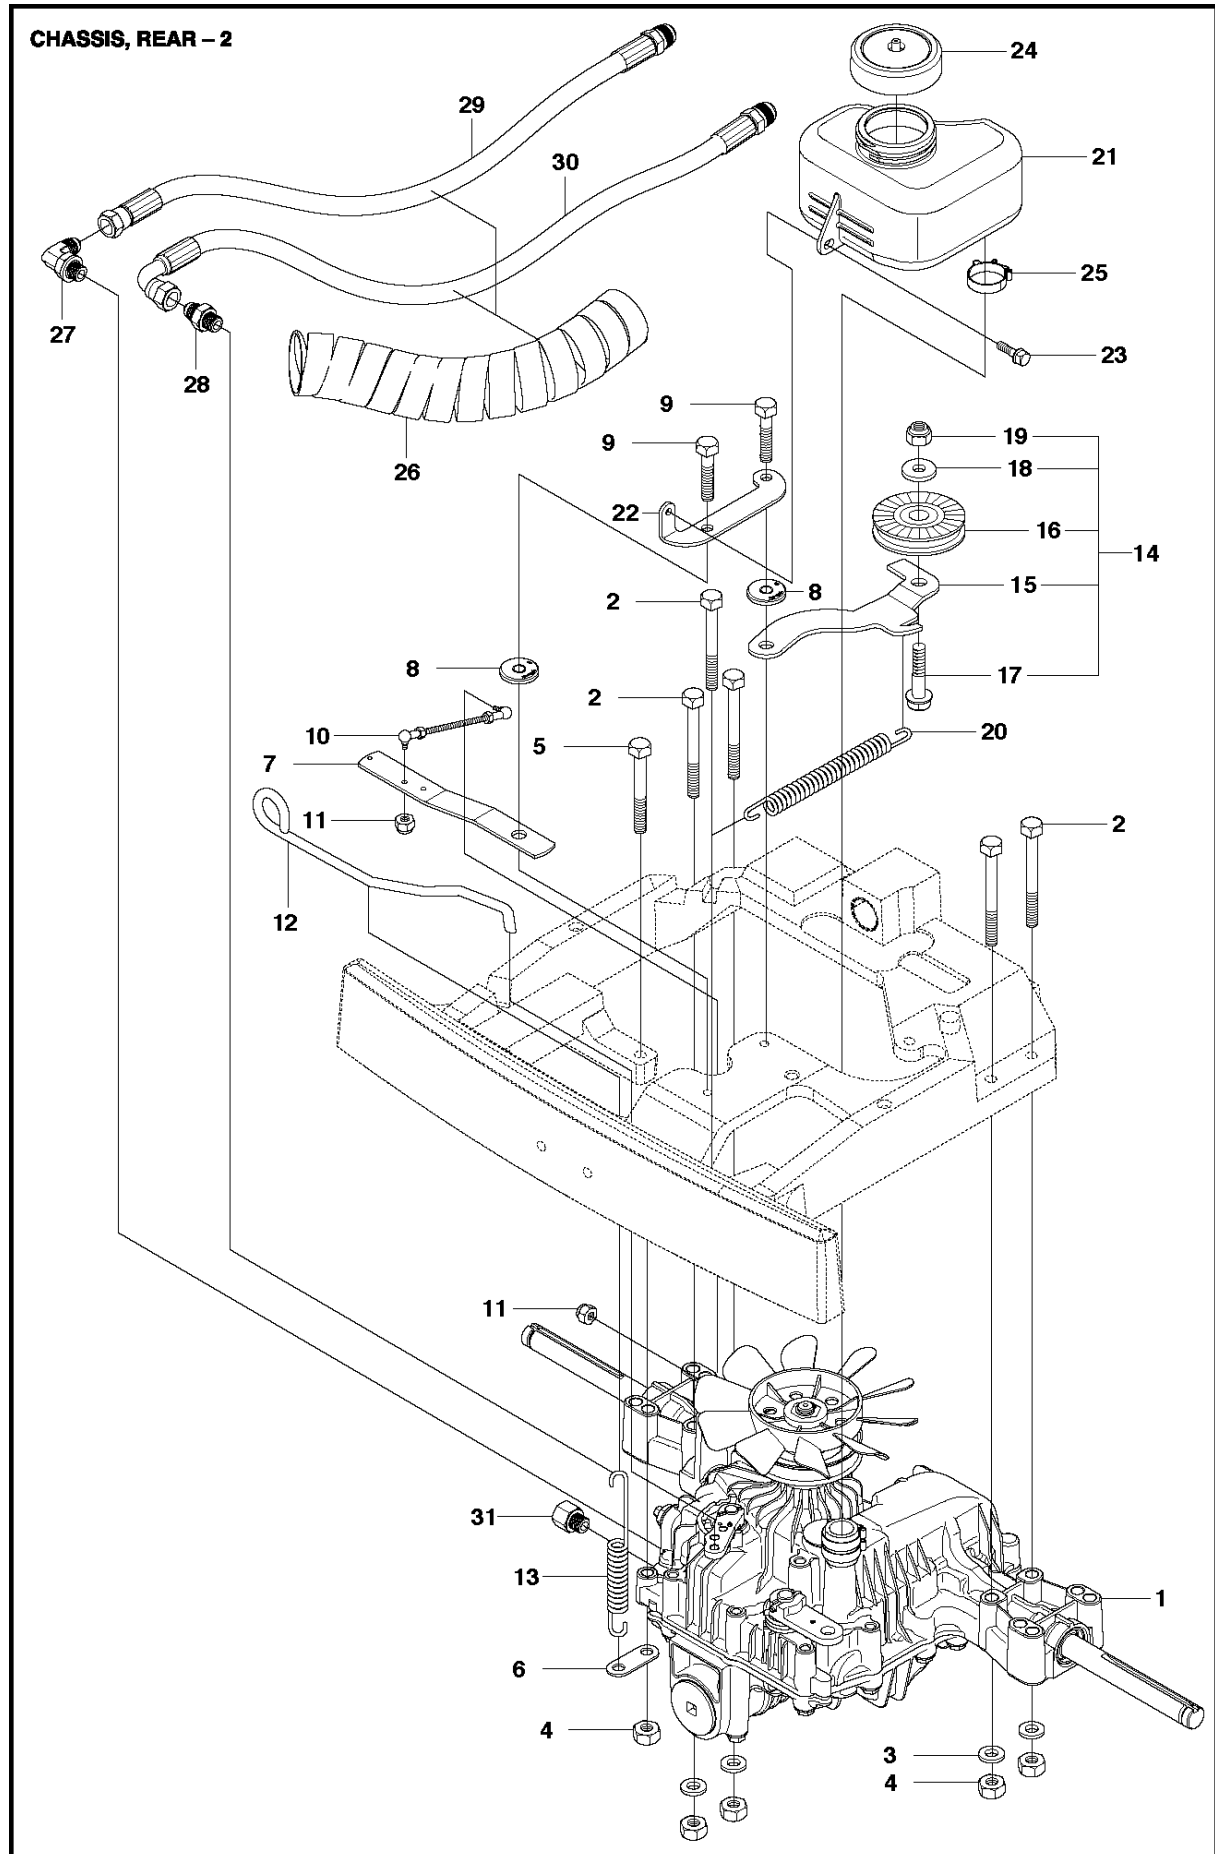

CHASSIS REAR

R316 TXs AWD, 967291901, 2017

Ref	Part No	Description	Remark	QTY	KIT
1	590 71 67-01	TRANSMISSION		1	
2	725 24 67-51	SCREW EHHM		5	
3	734 11 64-01	WASHER		4	
4	731 23 18-01	HEXAGON NUT		5	
5	725 24 62-51	SCREW EHHM		1	
6	506 59 93-01	LINK		1	
7	579 59 68-01	LEVER		1	
8	584 28 86-04	WASHER		2	
9	725 24 51-71	SCREW EHHM		2	
10	506 98 75-01	ADJUSTMENT ROD		1	
11	732 21 14-01	LOCK NUT		2	
12	506 98 82-01	FRIKOPPLINGSSTÅNG		1	
13	506 83 43-01	SPRING		1	
14	506 98 84-01	BELT TENSIONER ASSY		1	
15	588 74 04-01	BELT TENSIONER		1	14
16	506 94 69-01	BELT TENS WHEEL ASSY		1	14
17	725 24 55-51	SCREW		1	14
18	734 11 64-41	WASHER		1	14
19	732 21 18-01	LOCK NUT		1	14
20	506 98 86-01	SPRING		1	
21	544 10 01-01	EXPANSION TANK		1	
22	544 12 17-01	BRACKET		1	
23	725 23 64-61	SCREW EHHFT		1	
24	506 67 33-01	TANK CAP ASSY		1	
25	505 13 11-02	HOSE CLAMP		1	
26	544 02 66-03	HOSE GUARD		1	
27	535 43 73-04	PIPE FITTING		1	
28	535 42 68-05	PIPE FITTING		1	
29	535 45 04-02	HYDRAULIC HOSE		1	
30	535 45 03-02	HYDRAULIC HOSE		1	
31	504 56 74-01	PIPE FITTING		1