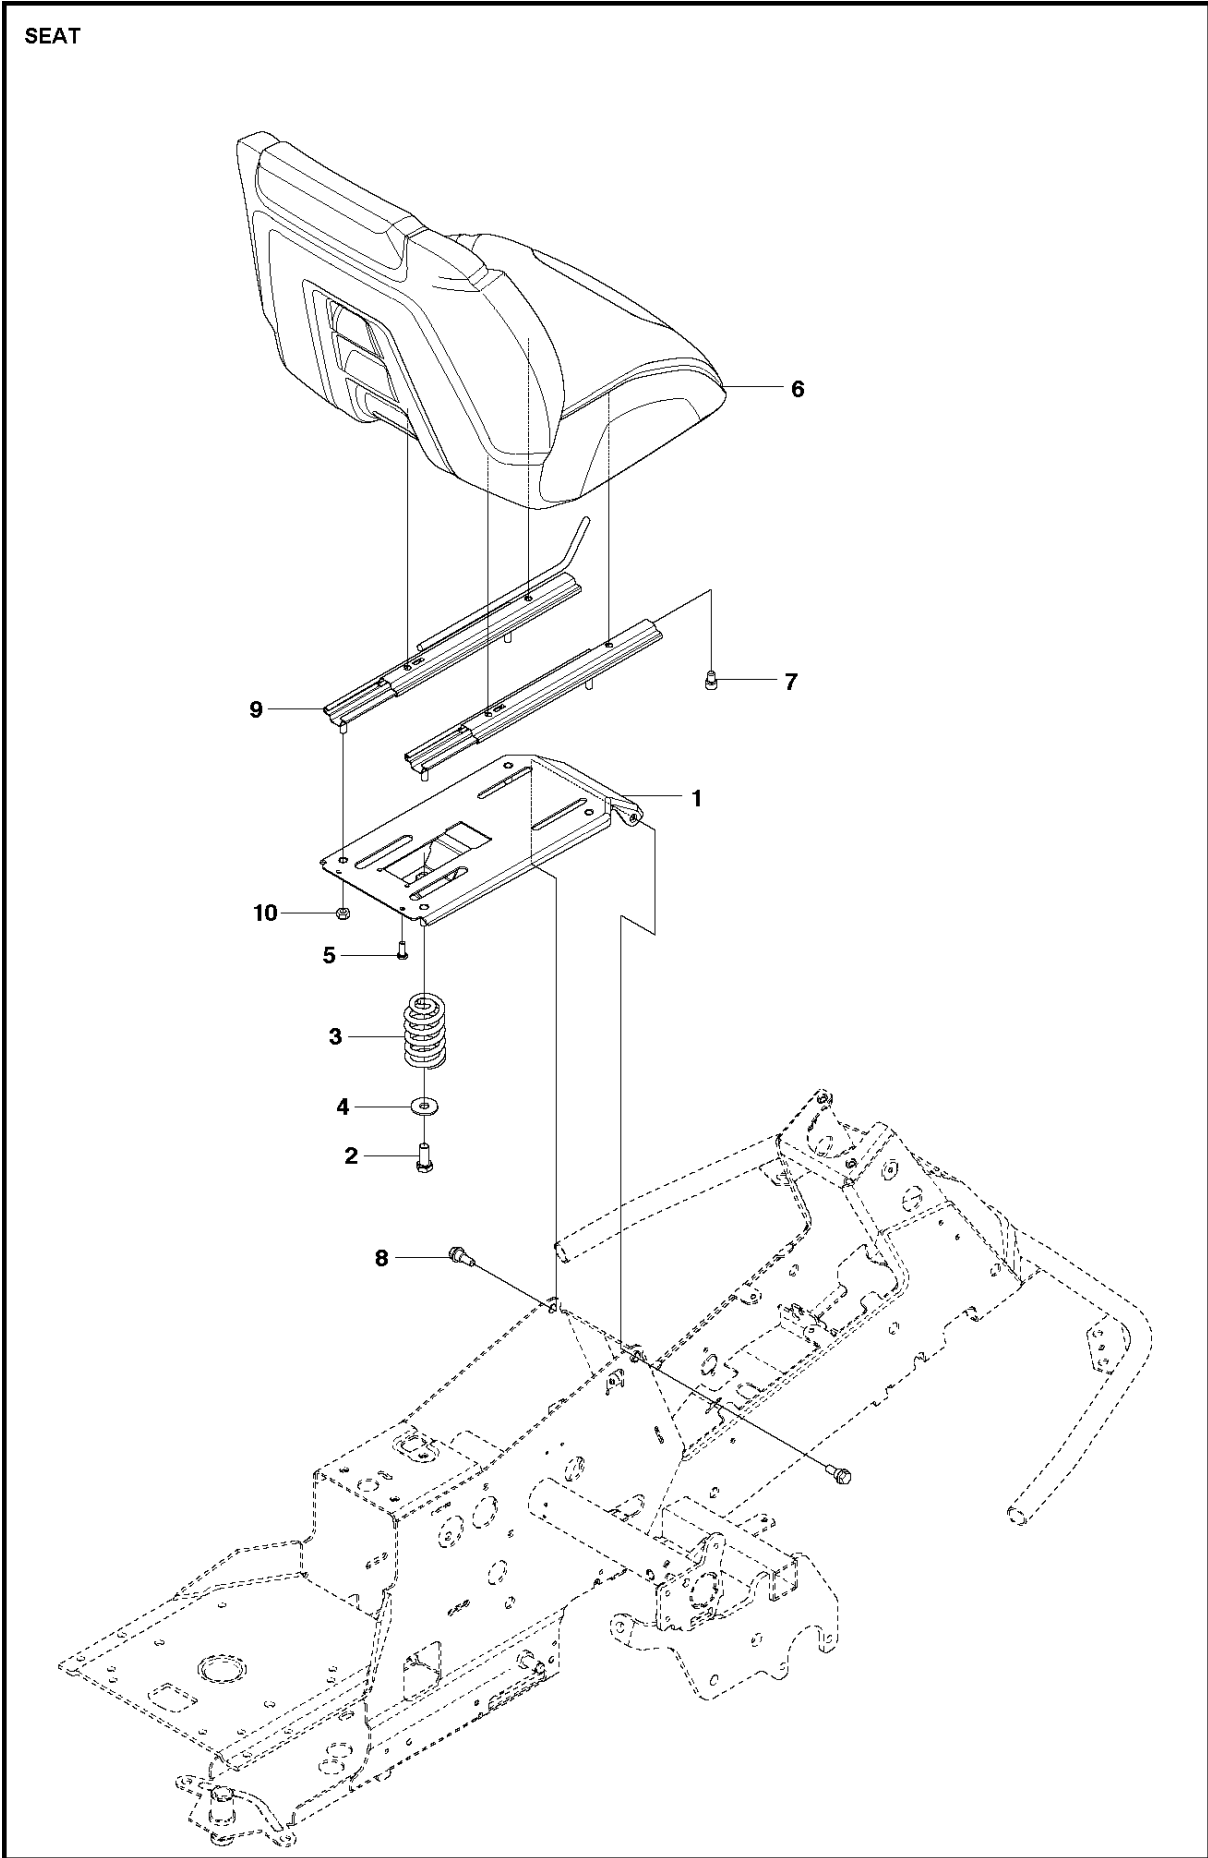

SEAT

R316 TXs AWD, 967291901, 2017

Ref	Part No	Description	Remark	QTY KIT
1	587 15 27-01	SEAT BRACKET		1
2	725 24 93-71	SCREW EHHM		1
3	506 91 53-01	COMPRESSION SPRING		1
4	734 11 74-41	WASHER		1
5	725 23 68-61	SCREW EHHFT		1
6	587 39 30-01	SEAT		1
7	725 54 47-01	SCREW IHSCM		4
8	506 59 74-01	SCREW EHHFM		2
9	587 29 04-01	SEAT ADJUSTER		2
10	732 21 18-01	LOCK NUT		4