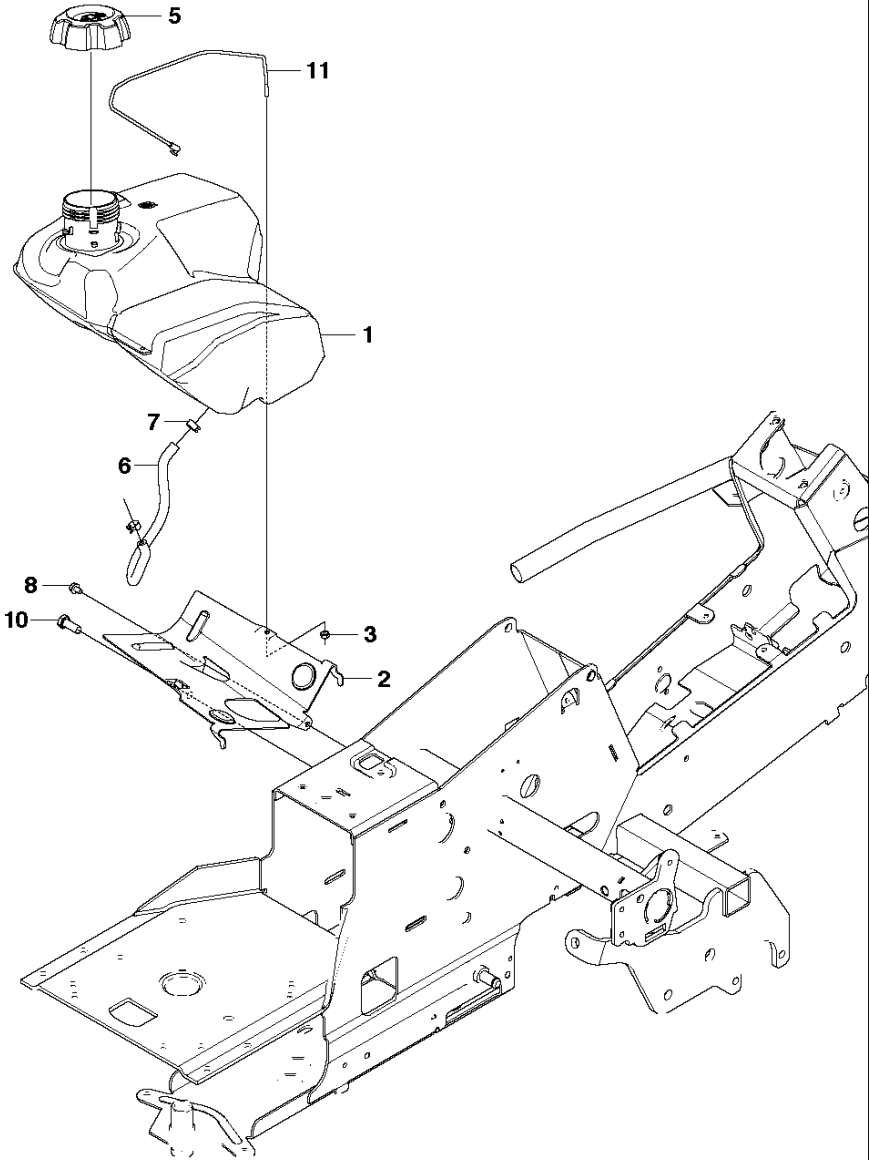

B R316TXs AWD
FUEL SYSTEM

FUEL SYSTEM

R316 TXs AWD, 967291901, 2017

Ref	Part No	Description	Remark	QTY KIT
1	577 91 50-01	FUEL TANK		1
2	578 05 38-01	BRACKET		1
3	732 21 16-01	NUT		1
5	532 43 96-45	HUB CAP		1
6	504 80 00-10	FUEL HOSE		1
7	535 46 97-01	HOSE BRACE		2
8	725 23 64-61	SCREW EHHFT		1
10	725 24 93-71	SCREW EHHM		1
11	578 26 15-01	WIRE		1