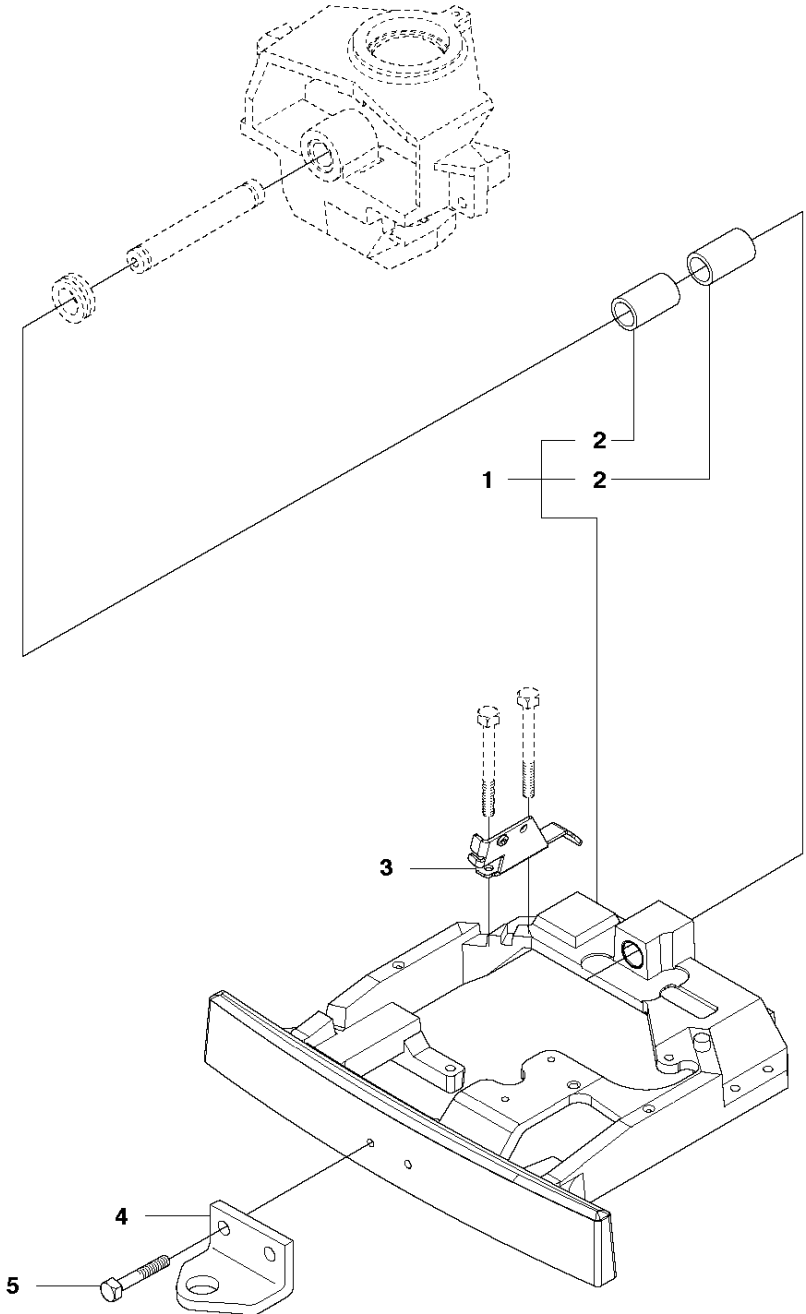

CHASSIS, REAR - 1

CHASSIS REAR

R316 TXs AWD, 967291901, 2017

Ref	Part No	Description	Remark	QTY	KIT
1	582 24 46-01	BRACKET		1	
2	506 98 61-02	GLIDLAGER		2	1
3	544 26 21-01	BRACKET		1	
4	506 88 99-01	HITCH		1	
5	725 24 93-71	SCREW EHHM		2