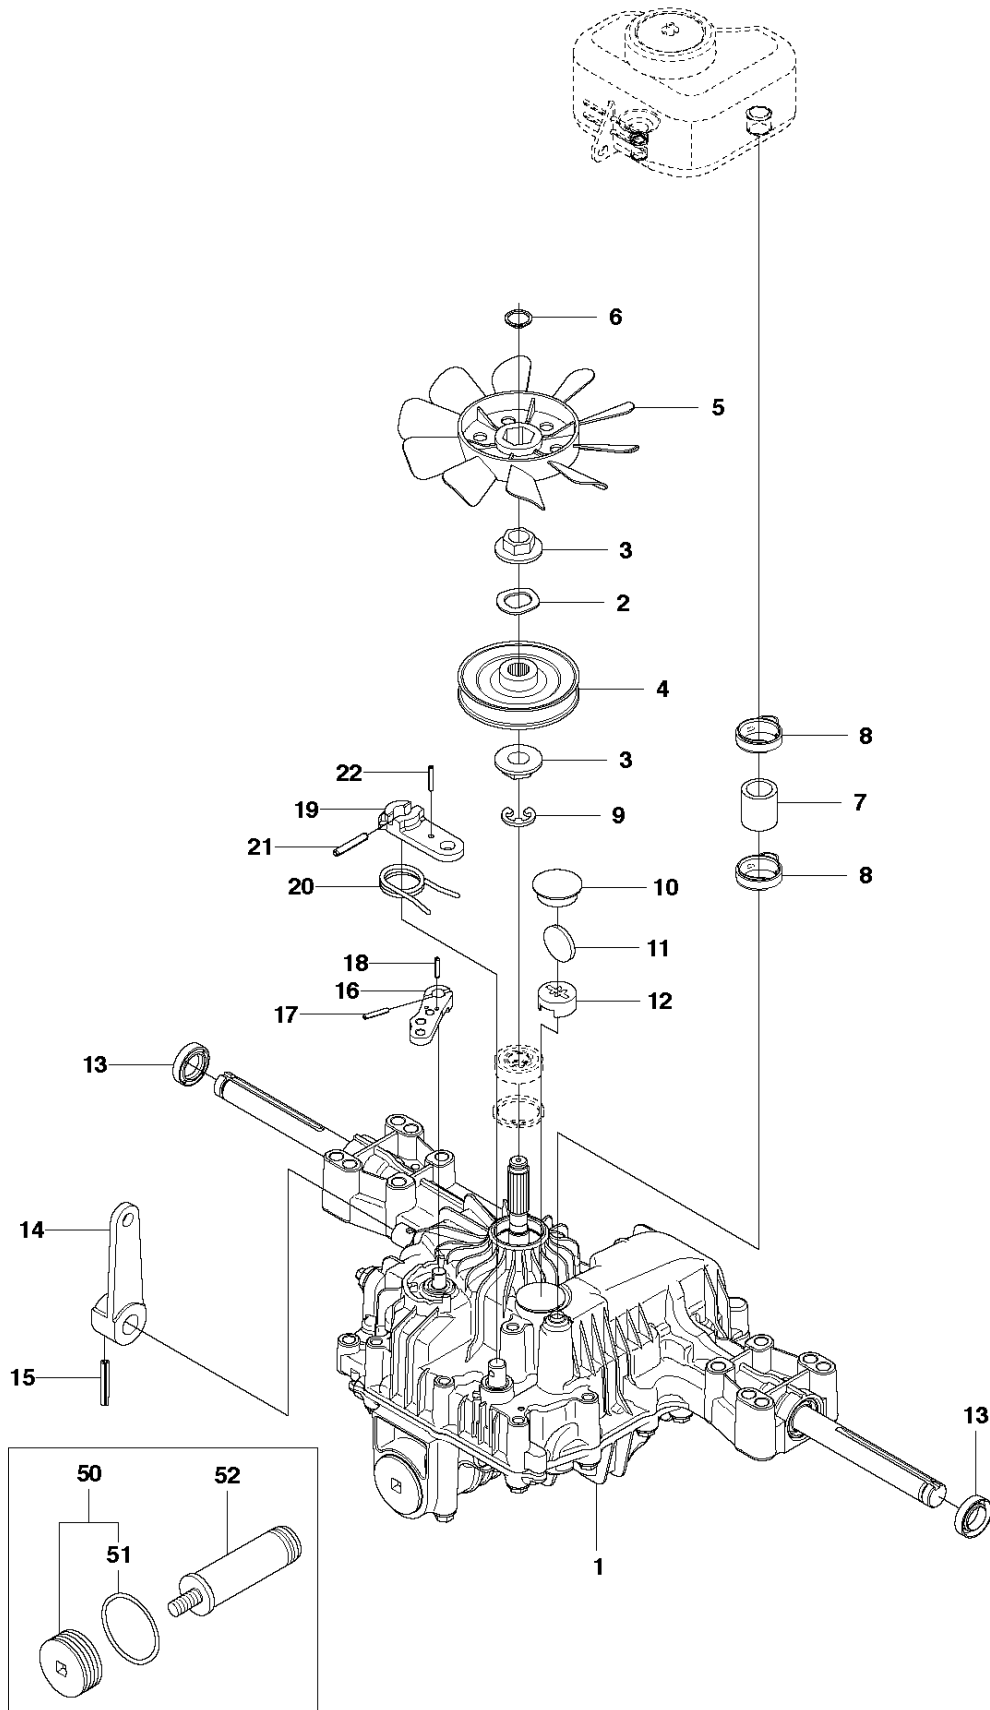

K574

TRANSMISSION

R316 TXs AWD, 967291901, 2017

Ref	Part No	Description	Remark	QTY	KIT
1	502 63 32-01	TRANSMISSION		1	
2	506 98 65-01	SPRING WASHER		1	
3	506 98 66-01	DISTANCE		2	
4	502 45 19-01	PULLEY		1	
5	506 98 68-01	FAN		1	
6	735 31 15-00	CIRCLIP		1	
7	502 45 16-01	TUBE		1	
8	506 98 70-01	HOSE CLAMP		2	
9	535 40 28-07	CLIP		1	1
10	535 40 28-32	PLUG		1	1
11	535 40 28-29	MAGNET		1	1
12	502 45 20-01	MAGNET HOLDER		1	1
13	535 40 28-37	SEALING		2	1
14	502 45 32-01	CONTROL LEVER		1	1
15	535 40 28-09	PIN RETAINING SCREW		1	1
16	535 40 28-17	LEVER		1	1
17	535 40 28-16	PIN RETAINING SCREW		1	1
18	535 40 28-33	PIN RETAINING SCREW		1	1
19	535 40 28-38	LEVER		1	1
20	535 40 28-39	RETURN SPRING		1	1
21	535 40 28-40	PIN RETAINING SCREW		1	1
22	535 40 28-41	PIN RETAINING SCREW		1	1
50	574 51 51-01	KIT		1	
51	574 51 52-01	O-RING		1	50
52	535 40 28-19	FILTER		1