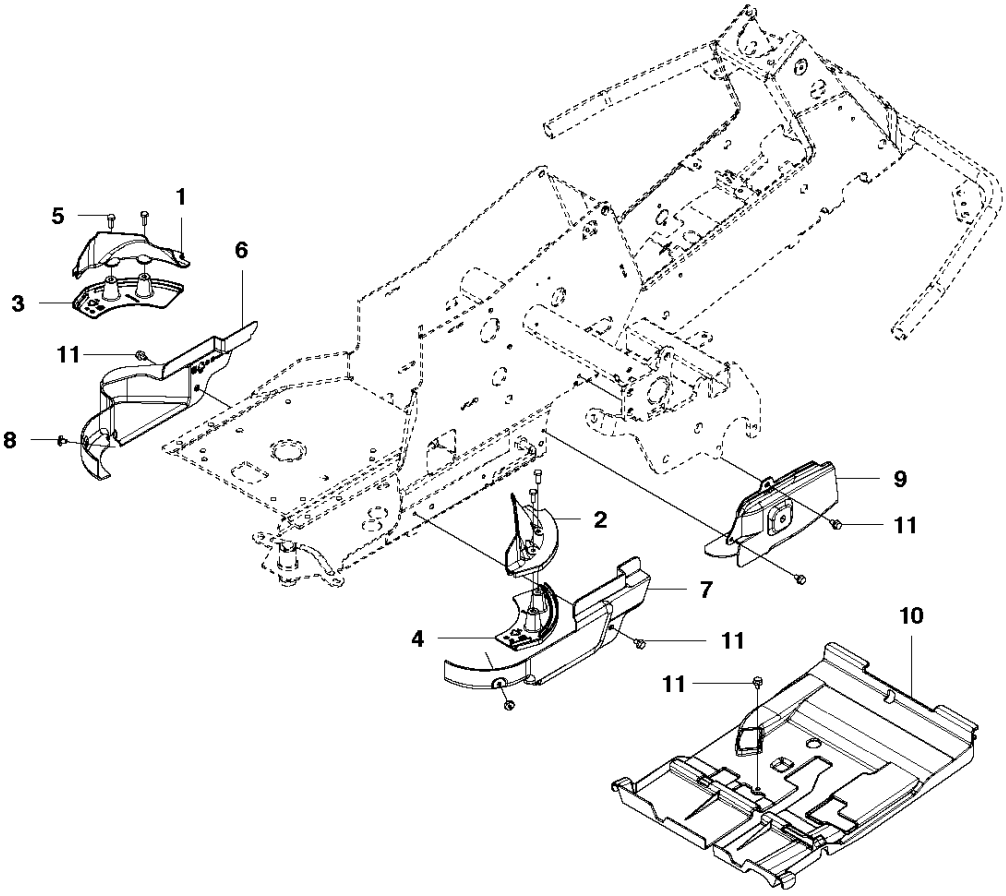

COVER - 3

COVER

R316 TXs AWD, 967291901, 2017

Ref	Part No	Description	Remark	QTY KIT
1	510 22 25-01	BELT COVER		1
2	510 22 25-02	BELT COVER		1
3	510 22 27-01	BELT COVER		1
4	510 22 27-02	BELT COVER		1
5	725 23 68-61	SCREW EHHFT		4
6	510 22 23-03	BELT COVER		1
7	510 22 24-01	BELT COVER		1
8	522 55 73-01	SCREW		2
9	516 01 88-01	BELT COVER		1
10	525 56 33-03	BELT COVER		1
11	725 23 64-61	SCREW EHHFT		5