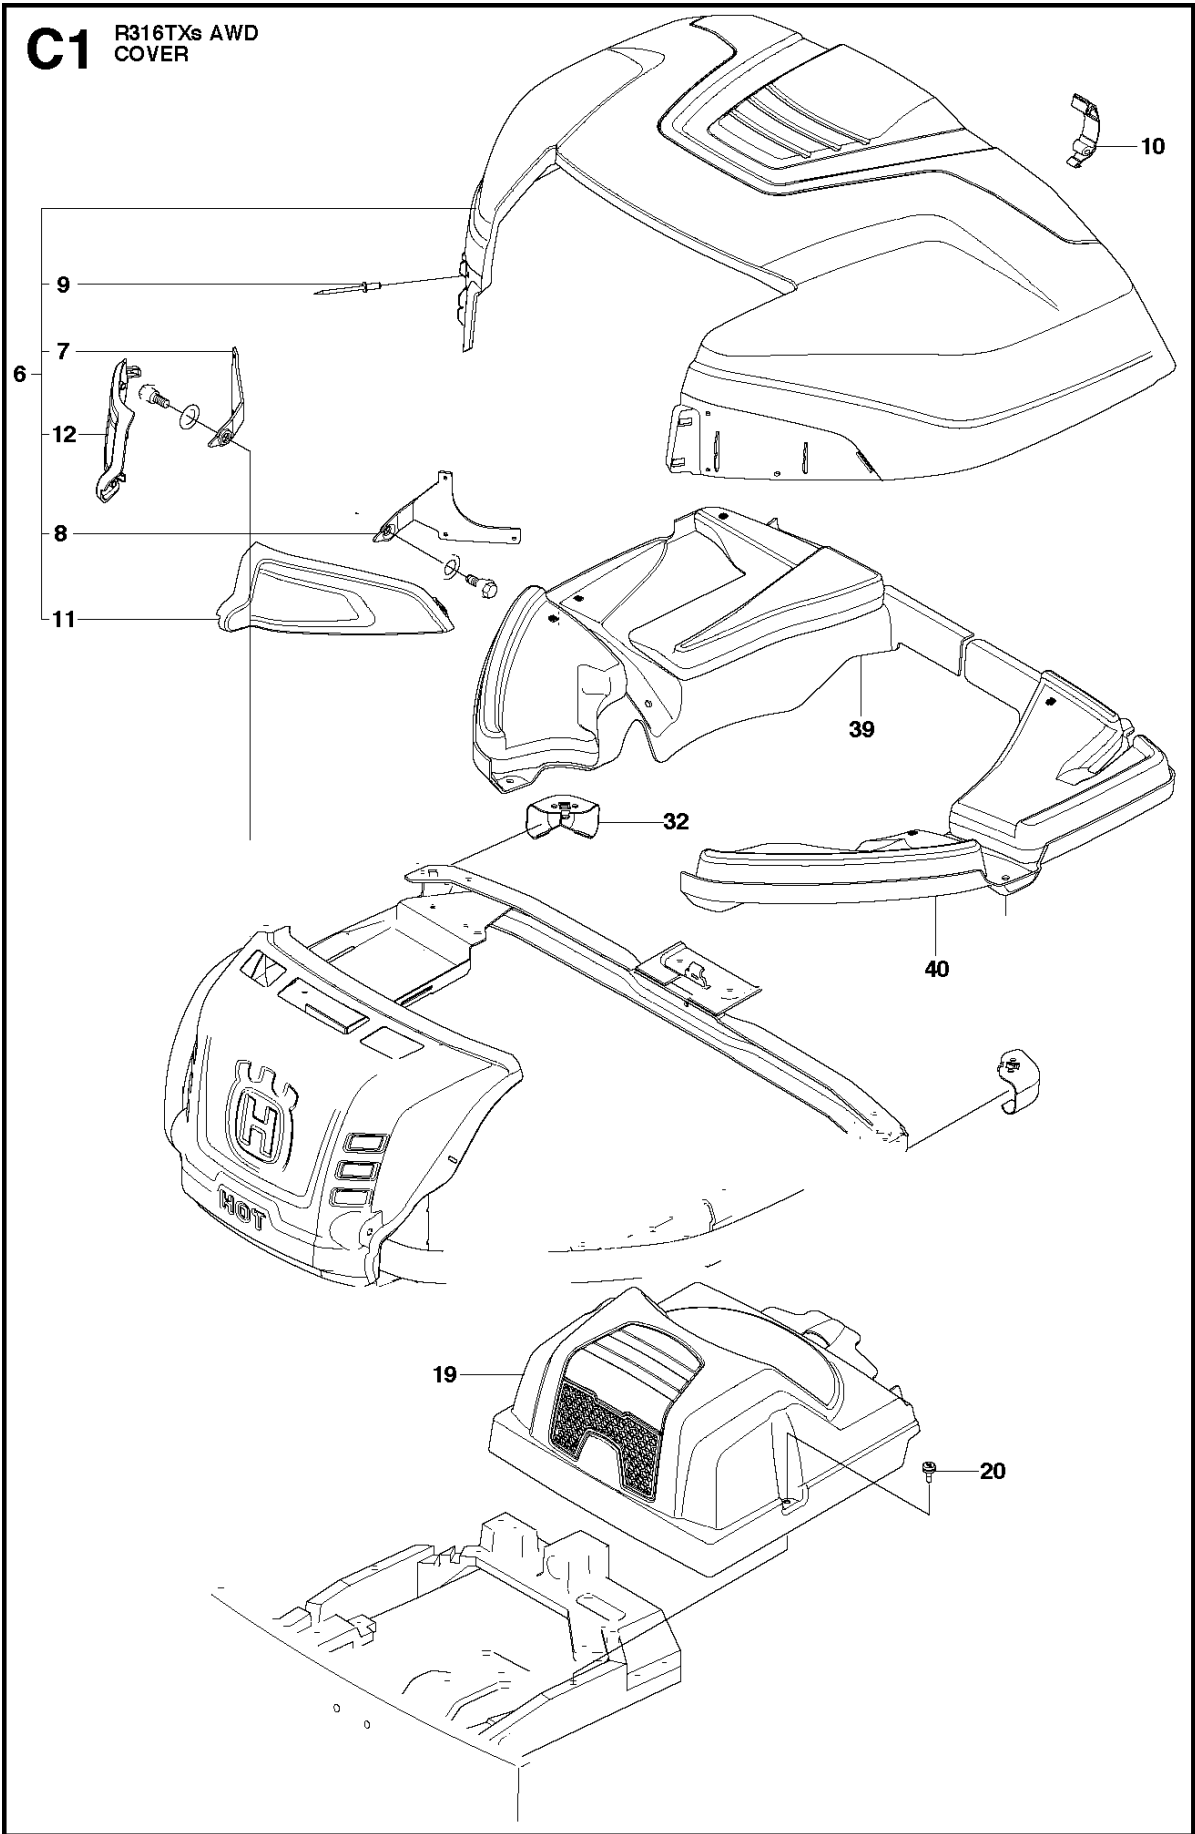

COVER

R316 TXs AWD, 967291901, 2017

Ref	Part No	Description	Remark	QTY	KIT
6	577 61 47-04	ENGINE HOOD ASSY		1	
7	578 11 37-01	HINGE		1	6
8	578 11 37-02	HINGE		1	6
9	722 79 54-02	RIVET		6	6
10	503 89 47-03	SNAP		1	
11	577 61 26-02	COVER		1	6
12	577 61 26-01	COVER		1	6
19	578 26 13-03	TRANSMISSION COVER		1	
20	574 85 62-01	SCREW		2	
32	577 90 33-01	PLUG		2	
39	578 36 20-01	INSULATION		1	
40	578 36 21-01	INSULATION		1