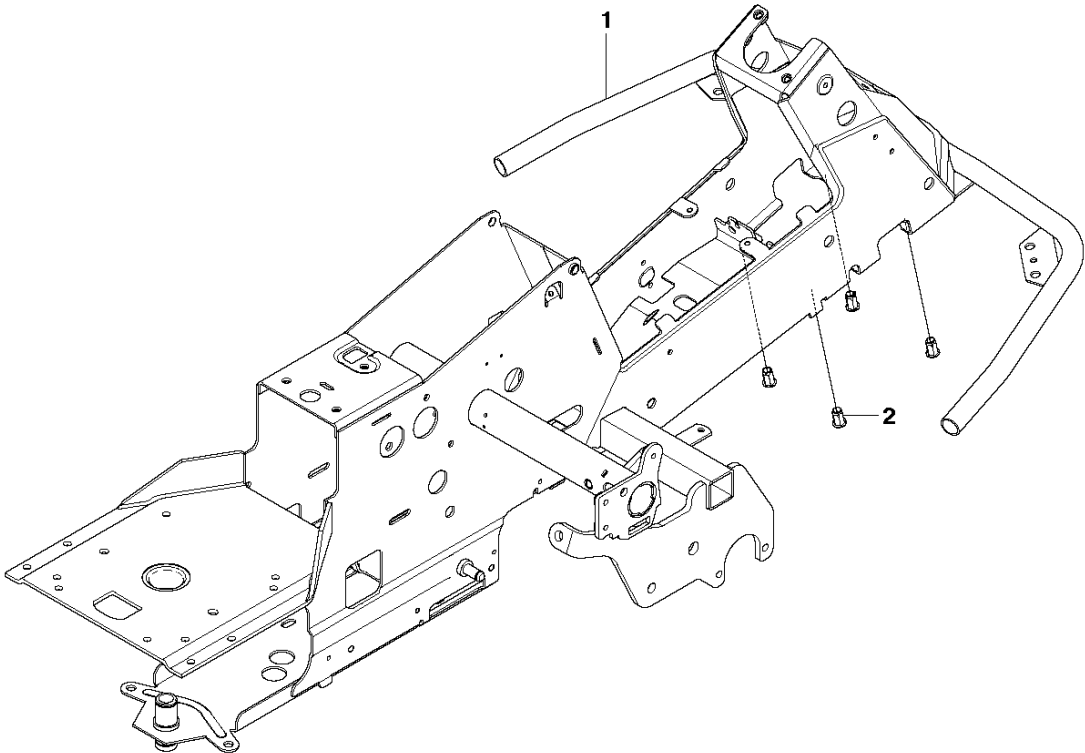

F R316TXs AWD
CHASSIS

CHASSIS & ENCLOSURES

R316 TXs AWD, 967291901, 2017

Ref	Part No	Description	Remark	QTY KIT
1	577 93 91-01	CHASSIS		1
2	506 91 62-01	BLIND RIVET NUT		4