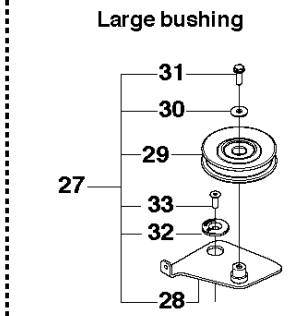

C2 CUTTING DECK C 112

73 **Combi 112**

44"/112CM CUTTING DECK

R316 TXs AWD, 967291901, 2017

Ref	Part No	Description	Remark	QTY	KIT
1	574 20 95-01	CUTTING DECK		1	
2	506 91 62-01	BLIND RIVET NUT		3	
3	544 44 93-01	PLUG		1	
4	506 57 01-04	SCREW EHHFM		3	
5	576 38 41-01	BLADE HOUSING ASSY		1	
6	576 38 42-01	BEARING HOUSING		1	5
7	576 38 43-01	SHAFT		1	5
8	576 38 44-01	SPACING SLEEVE		1	5
9	738 23 04-34	BALL BEARING		2	5
10	576 38 41-02	BLADE HOUSING ASSY		2	
11	576 38 42-01	BEARING HOUSING		1	10
12	576 38 43-02	SHAFT		1	10
13	576 38 44-01	SPACING SLEEVE		1	10
14	738 23 04-34	BALL BEARING		2	10
15	535 42 38-01	SCREW RSQM		12	
16	734 11 64-01	WASHER		12	
17	732 21 18-01	LOCK NUT		12	
18	506 92 21-01	PULLEY		3	
19	506 53 35-01	PARALLEL KEY		7	
20	544 06 80-02	SPACING SLEEVE		1	
21	734 11 74-41	WASHER		3	
22	544 11 41-01	SCREW EHHM		3	
23	535 50 42-02	ADAPTER		3	
24	544 10 28-10	RIDE ON BLADE		3	
25	506 79 23-01	KNIFE PLATE		3	
26	544 11 41-01	SCREW EHHM		3	
27	506 54 07-01	BELT TENSIONER ASSY	Small bushing	1	
27	586 96 66-01	BELT TENSIONER ASSY	Large bushing	1	
28	585 35 99-01	ARM	Small bushing	1	27
28	585 35 99-01	ARM	Large bushing	1	27
29	506 53 27-01	PULLEY		1	27
30	734 11 64-41	WASHER		1	27
31	586 32 04-01	SCREW	Small bushing	1	27
31	586 32 04-01	SCREW	Large bushing	1	27
32	506 91 87-02	WASHER	Small bushing	1	
32	586 49 67-01	WASHER	Large bushing	1	
33	725 24 51-71	SCREW EHHM	Small bushing	1	
33	725 64 53-01	SCREW IHCSFM	Large bushing	1	
34	732 21 18-01	LOCK NUT		1	
35	506 53 31-01	SPRING		1	
36	535 41 19-01	BELT		1	
37	544 09 62-01	BELT COVER		1	
38	544 40 05-01	SCREW		2	
72	506 78 97-01	LABEL		1	
73	544 23 81-05	LABEL		2	
74	506 92 90-01	LABEL		1	
75	535 43 74-01	LABEL WARNING		1	
76	574 51 00-01	DECAL		2	
77	506 77 86-01	PULLEY		1