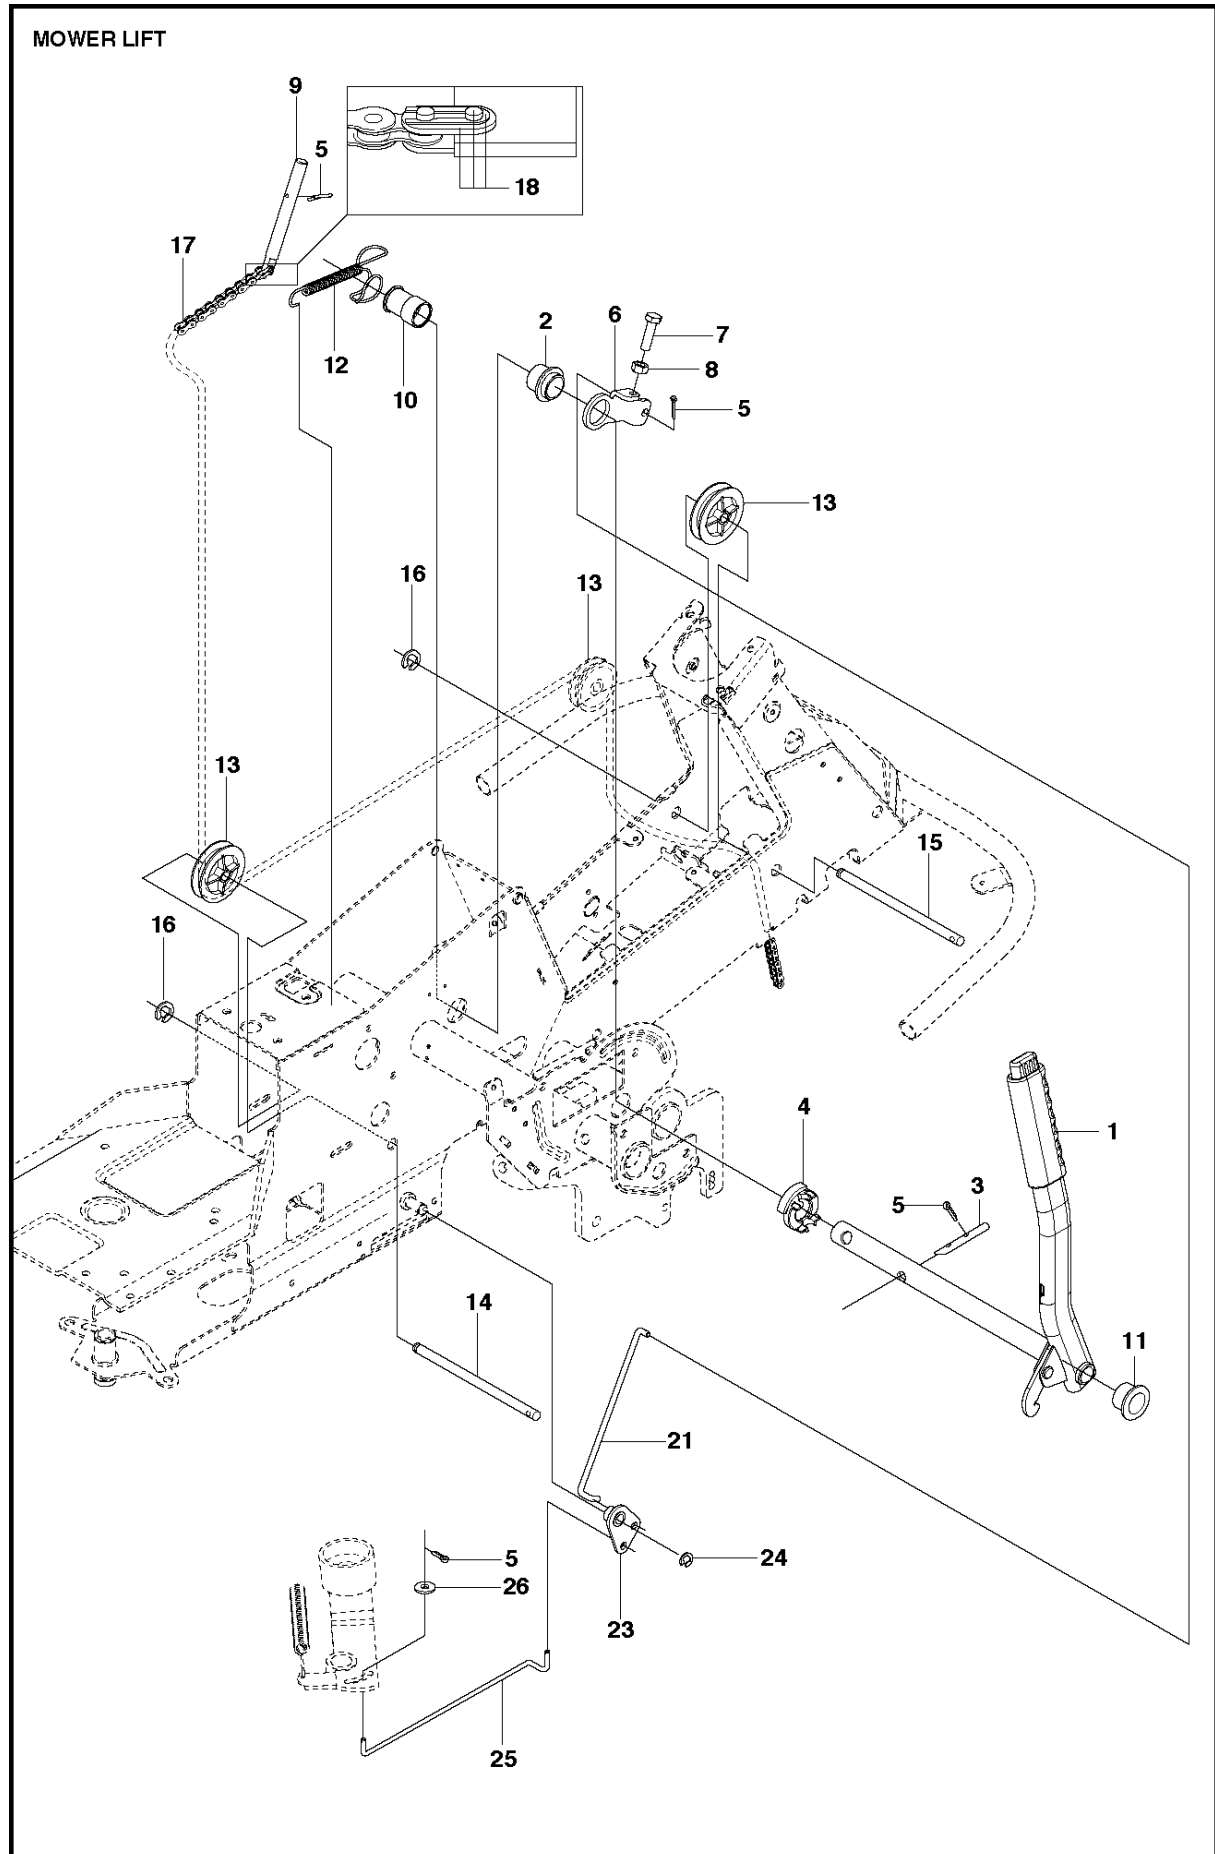

MOWER LIFT / DECK LIFT

R316 TXs AWD, 967291901, 2017

Ref	Part No	Description	Remark	QTY KIT
1	501 06 53-01	LIFTING LEVER ASSY		1
2	588 92 69-01	BEARING		1
3	525 40 66-01	PEN		1
4	588 92 71-01	ANVIL		1
5	721 61 83-01	SPLIT PIN		4
6	588 92 70-01	LIFTING ARM		1
7	725 24 97-51	SCREW		1
8	731 23 20-01	HEXAGON NUT		1
9	588 92 74-01	ROD		1
10	588 92 73-01	ANVIL		1
11	584 87 13-01	BEARING		1
12	588 92 75-01	SPRING		1
13	506 90 56-01	OFFSET PULLEY		2
14	582 87 19-01	SHAFT		1
15	582 87 19-02	SHAFT		1
16	735 31 18-20	E-CLIP		2
17	506 55 46-09	CHAIN		1
18	506 55 47-01	LINKAGE		1
21	544 45 69-01	CONNECTION ROD		1
23	544 37 86-01	LINK		1
24	735 31 14-20	E-CLIP		1
25	544 44 88-01	CONNECTION ROD		1
26	734 11 64-41	WASHER		1