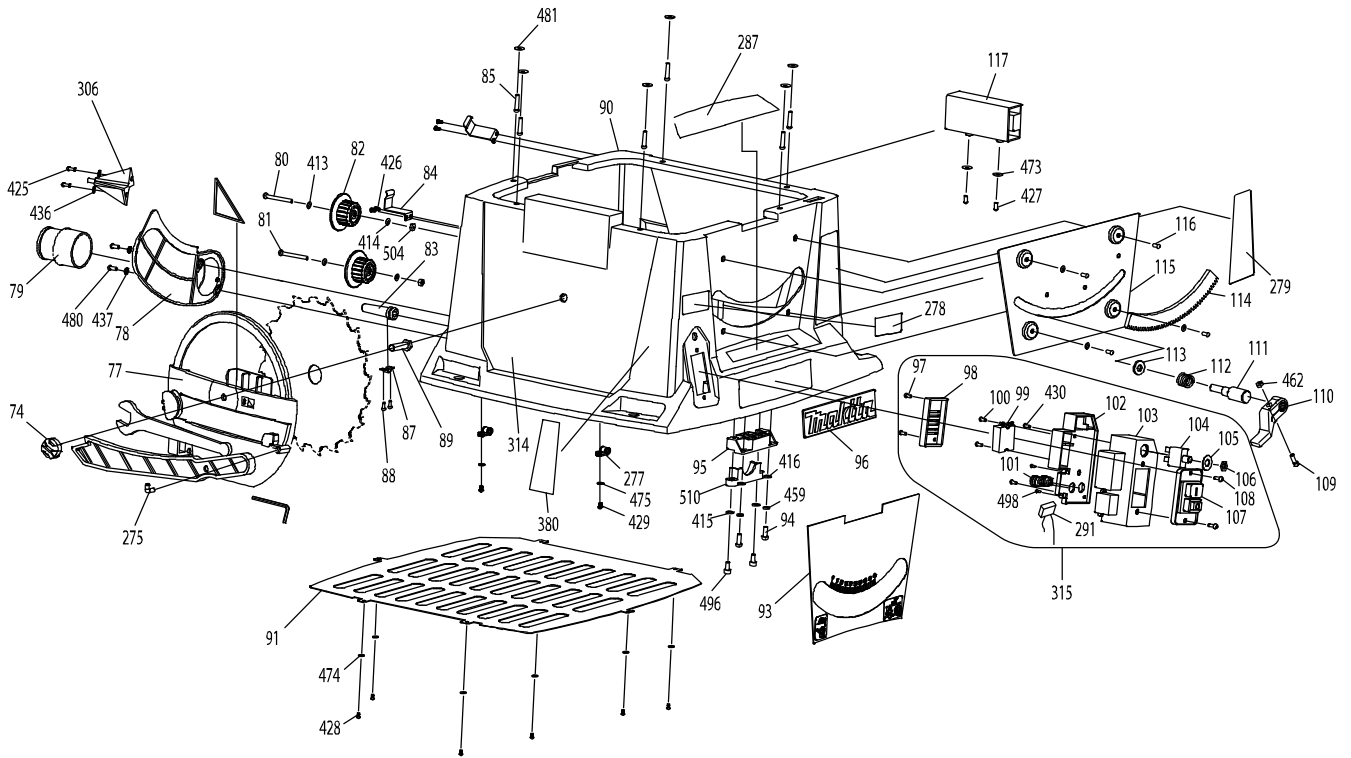

Model No. MLT100 TABLE SAW 255MM