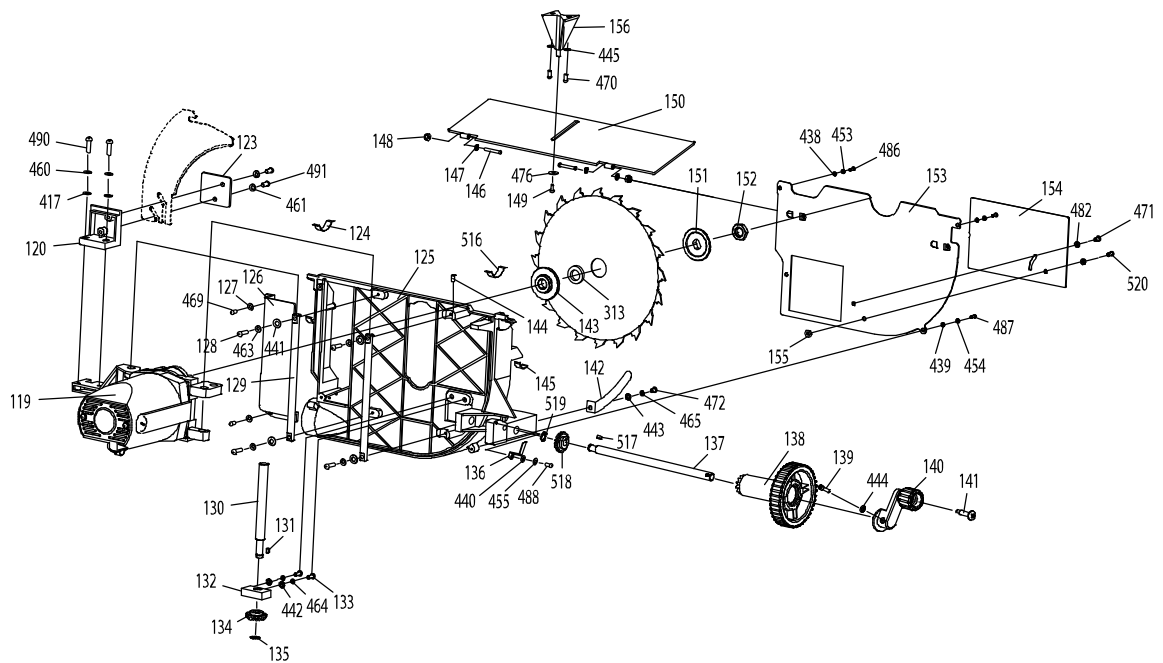

Model No. MLT100 TABLE SAW 255MM