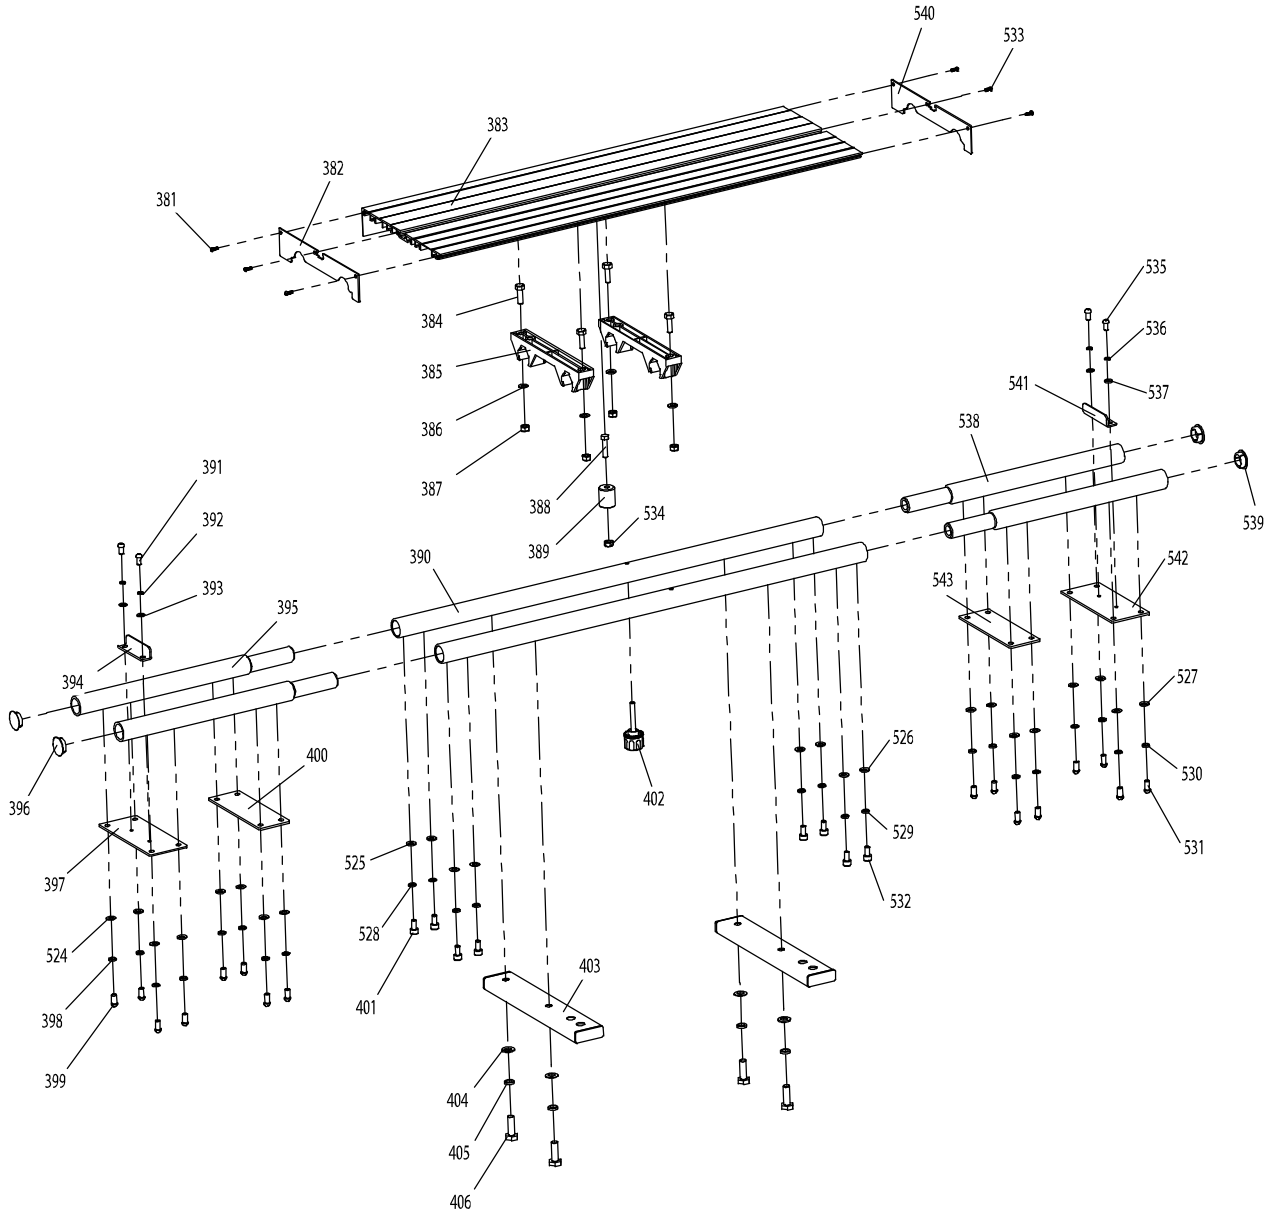

Model No. MLT100 TABLE SAW 255MM