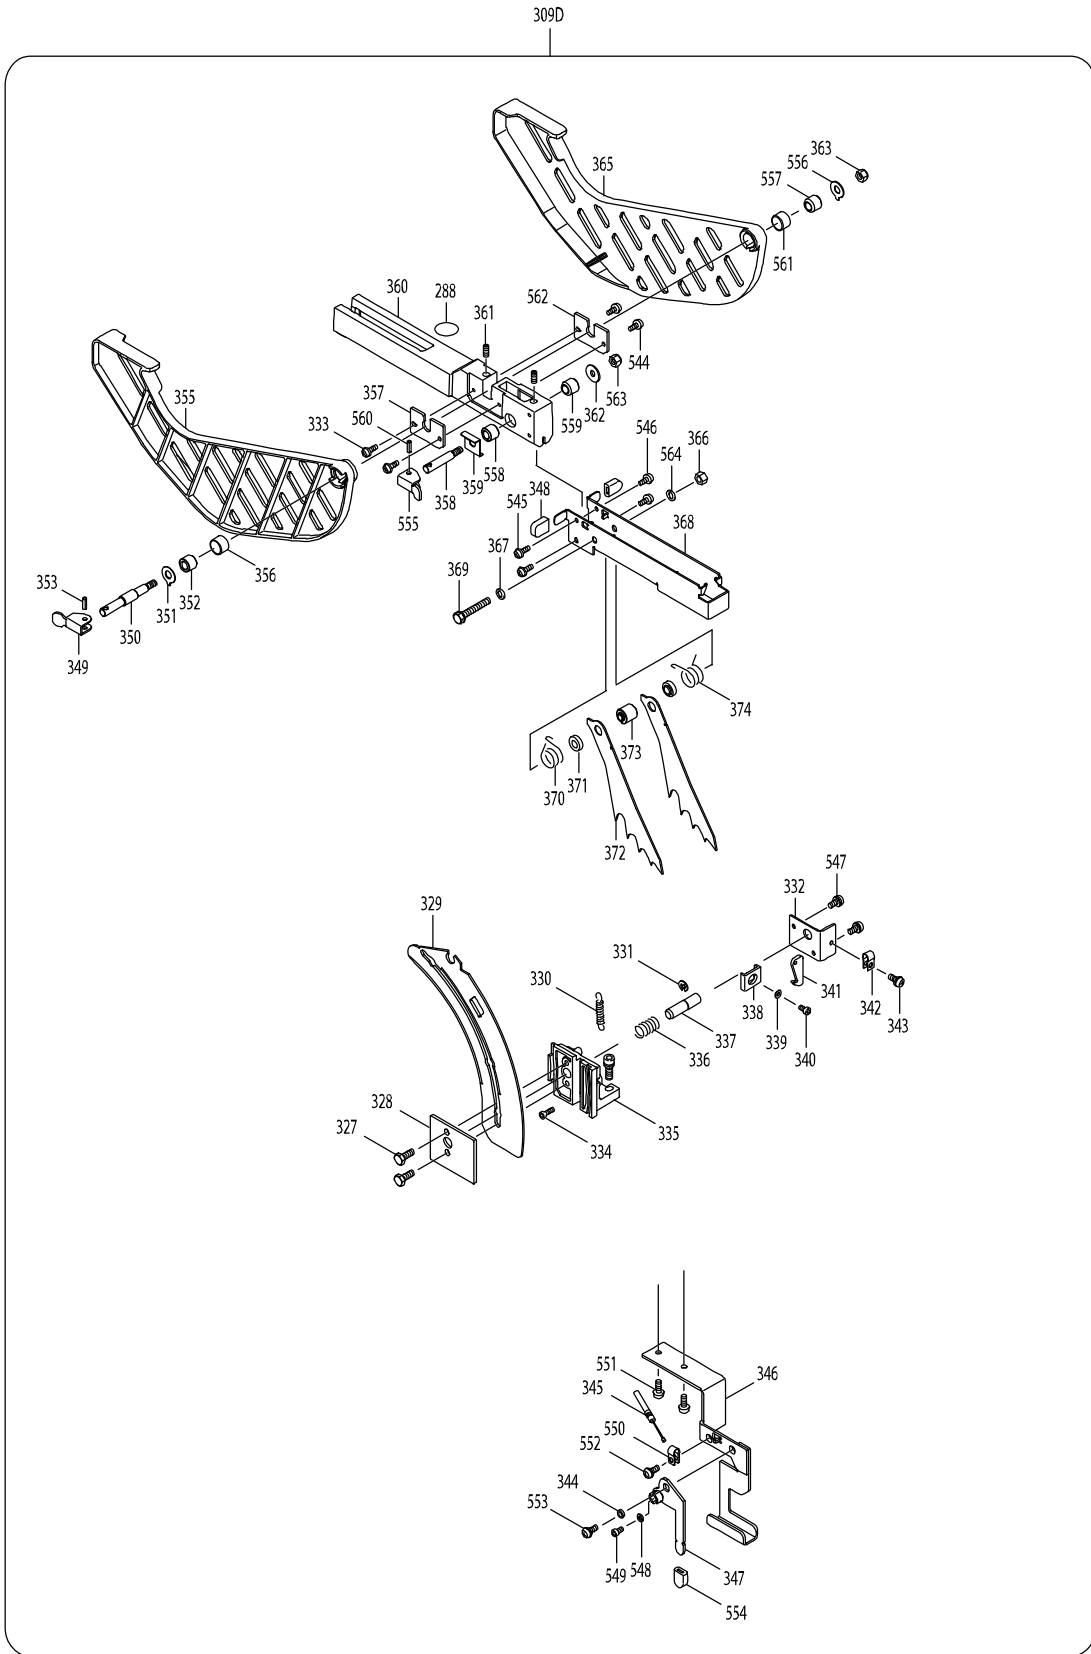

Model No. MLT100 TABLE SAW 255MM