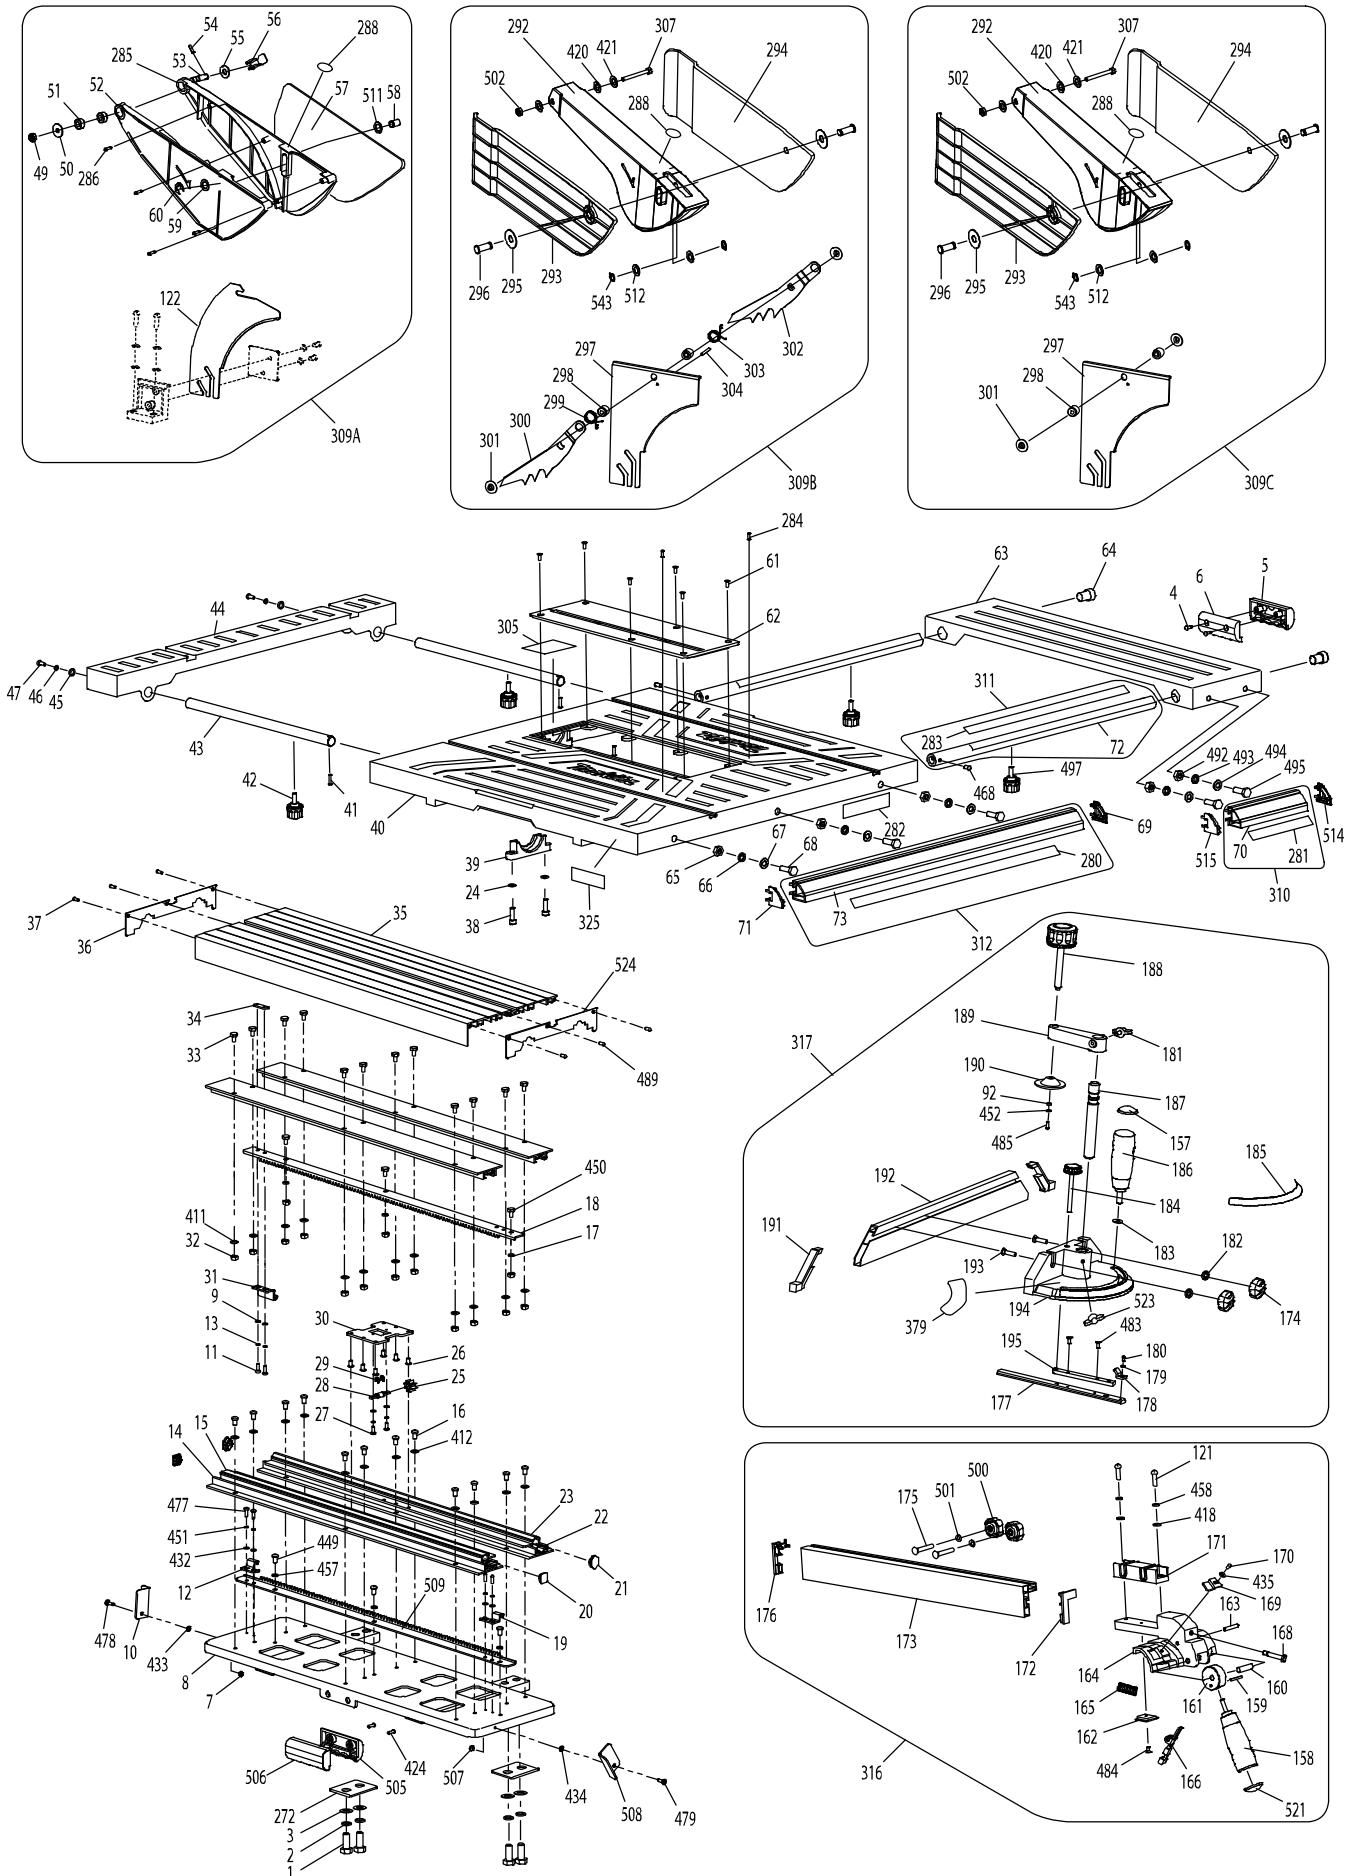

Model No. MLT100 TABLE SAW 255MM