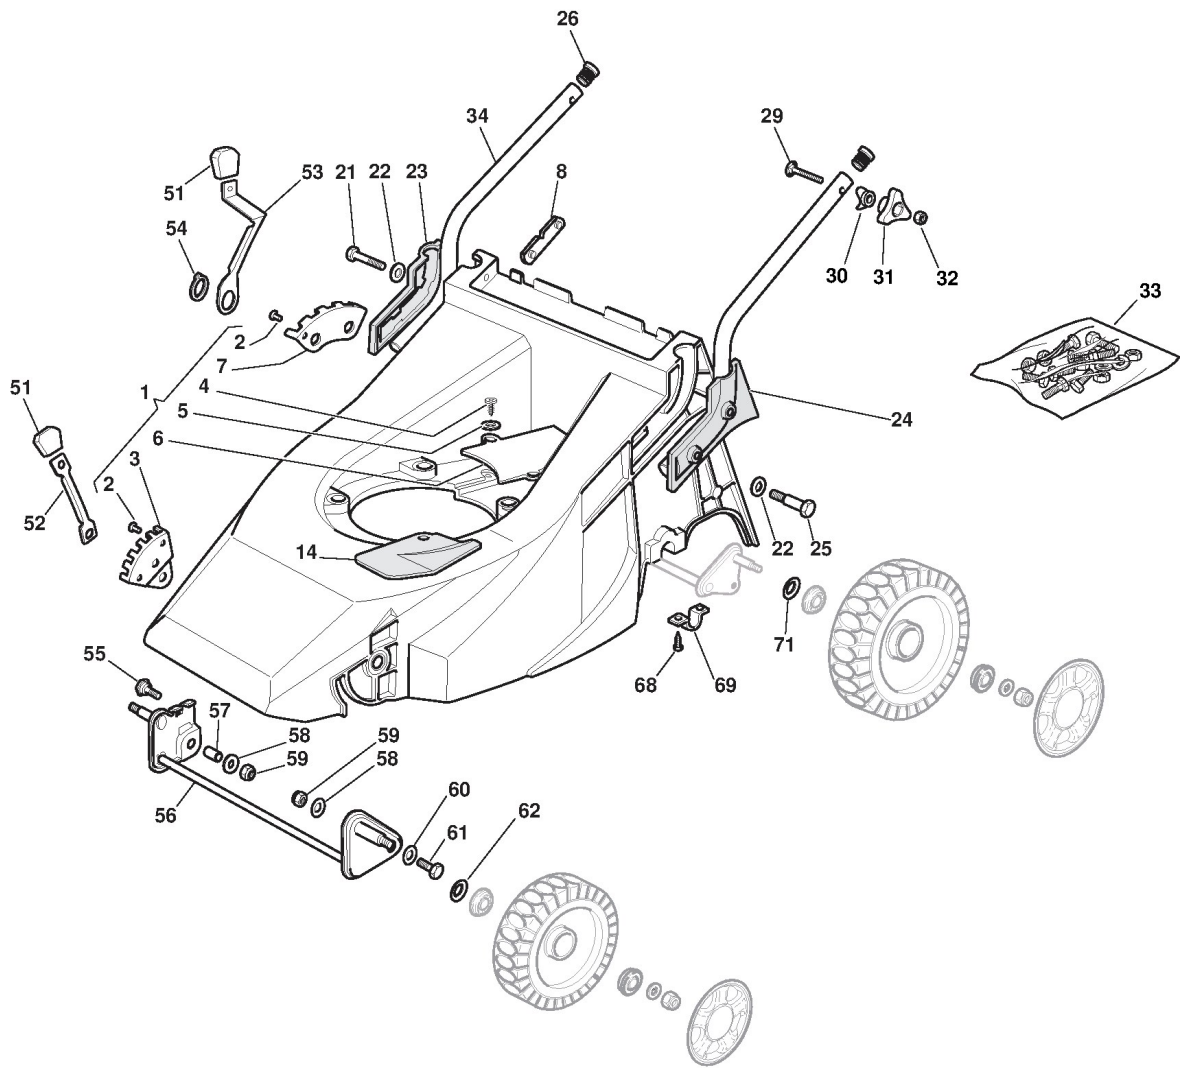

Gehäuse Und Schnittverstellung

Bild Nr.	Anzahl	Teilenummer	Beschreibung	Hinweis	Von	Bis
1	1	381001422/2	Chassie Grün			
2	3	112500070/0	Niet			
3	1	322735535/0	Sektor, Höheverstellung			
4	2	112728680/0	Schraube			
5	3	112523020/0	Scheibe			
6	1	122060172/0	Schutz, Riemen			
7	1	322735508/0	Sektor, Höheverstellung			
8	2	322551632/1	Plättchen			
14	1	122484070/0	Schutzabdeckung	To 31-August-2006		
14	1	322484070/1	Schutzabdeckung	From 01-September-2006		
21	2	112691400/0	Schraube	To 31-August-2008		
21	2	112728680/0	Schraube	From 01-September-2008		
22	4	112521350/0	Scheibe			
23	1	322600042/0	Schutz, Rechteholm			
24	1	322600043/0	Schutz, Linkerholm			
25	2	112691900/0	Schraube			
26	2	118566110/0	Gummistopfen			
29	2	112819120/0	Schraube	To 31-August-2017		
29	2	112819121/0	Schraube	From 01-September-2017		
30	2	122680006/1	Scheibe			
31	2	122399900/0	Knopf			
32	2	112293200/0	Mutter			
33	1	181008606/1	Satz, Schrauben	Incl. 23-31		
34	2	381006917/0	Holm, Unterteil			
51	2	122400000/1	Knopf			
52	1	322321502/0	Hebel, Höheverstellung	To 31-August-2004		
52	1	322321502/1	Hebel, Höheverstellung	From 01-September-2004		
53	1	322321497/0	Hebel, Höheverstellung			
54	1	112609260/0	Seeger			
55	1	122519510/0	Bolzen			
56	1	381001410/0	Achse, Vorderrad			
57	1	122170950/0	Entfernungsstück			
58	2	112523060/0	Scheibe			
59	2	112155000/0	Mutter			
60	2	112521350/0	Scheibe			
61	1	112691100/0	Schraube	To 31-August-2004		
61	1	122519515/0	Bolzen	From 01-September-2004		
62	2	112530150/0	Elastische Scheibe			
68	4	112735402/0	Schraube			
69	2	322545154/0	Plättchen			
71	2	112530150/0	Elastische Scheibe