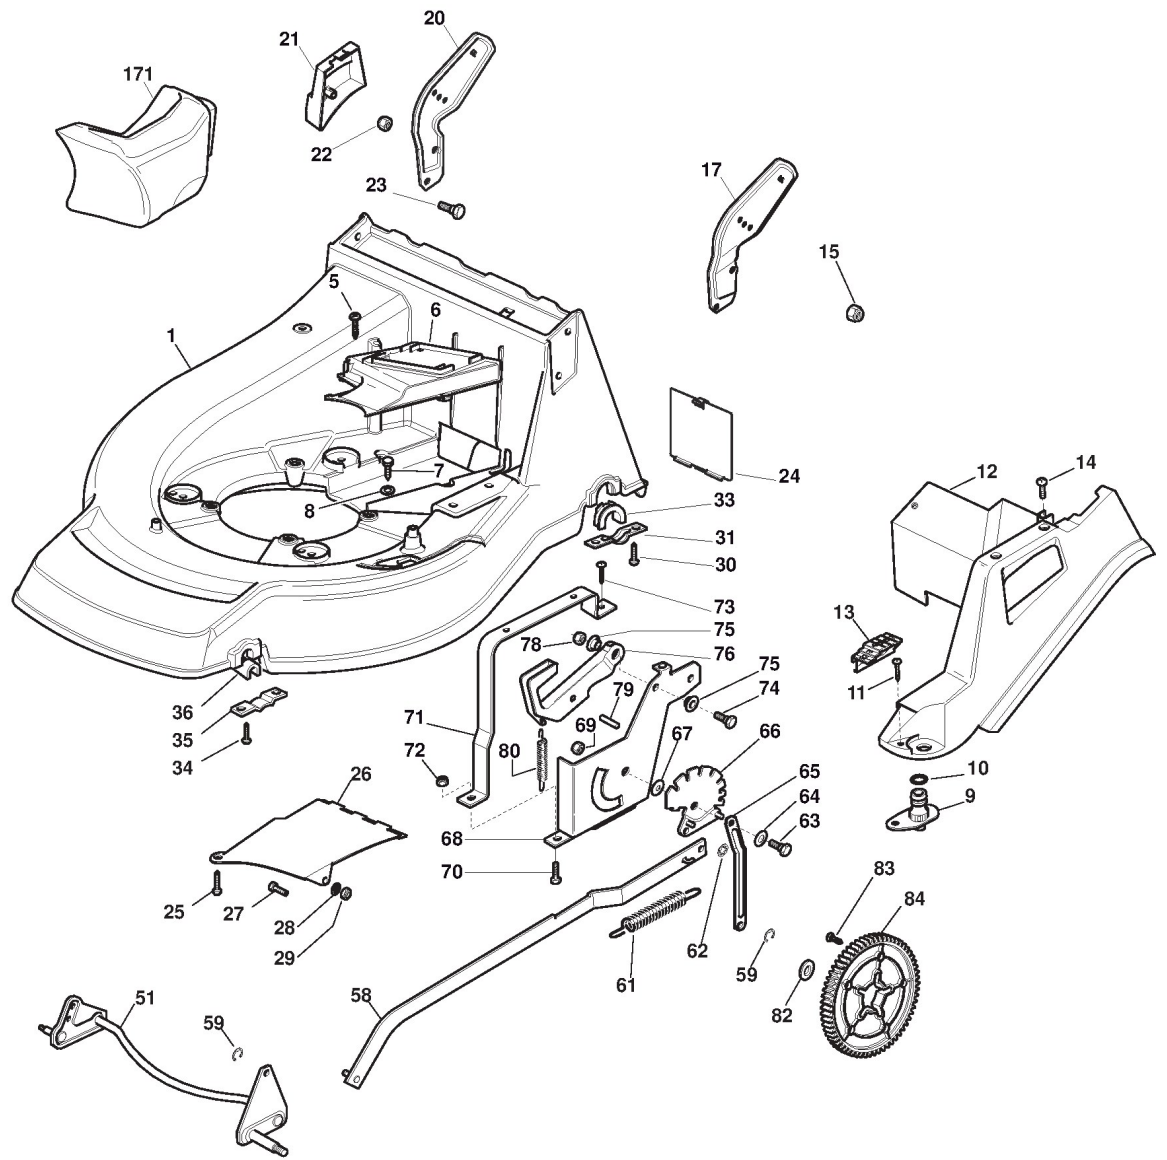

Gehäuse Und Schnittverstellung

Bild Nr.	Anzahl	Teilenummer	Beschreibung	Hinweis	Von	Bis
1	1	381003543/0	Chassie-rot	To 31-August-2010		
1	1	381003543/1	Chassie Rot	From 01-September-2010 To 31-August-2013		
1	1	381004744/0	Chassie Graü	From 01-September-2013		
5	2	112728522/0	Schraube			
6	1	322060200/1	Schutz, Riemen	Not For BBC Models		
7	1	112731350/0	Schraube			
8	2	112523040/0	Scheibe			
9	1	122034000/0	Waschenverbindung			
10	1	119035000/0	Or-Dichtung			
11	3	112728519/0	Schraube			
12	1	322060144/2	Radenkappe	To 31-August-2009		
12	1	322060144/3	Gehäuse	From 01-September-2009		
13	1	122570200/0	Platte, Höheverstellung			
14	1	112728520/0	Schraube			
15	2	112155000/0	Mutter			
17	1	322778397/1	Pratze, Linke			
20	1	322778396/1	Pratze, Rechte			
21	1	122601001/0	Schutz			
22	2	112155000/0	Mutter			
23	2	112793301/0	Schraube			
24	1	122595352/0	Abdeckplatte			
25	1	112729600/0	Schraube	From 01-September-2014		
25	1	112731350/0	Schraube	To 31-August-2014		
26	1	322108205/0	Konveyor	To 31-August-2014		
26	1	322108205/1	Konveyor	From 01-September-2014		
27	1	112789000/0	Schraube			
28	1	112523020/0	Scheibe			
29	1	112154330/0	Mutter			
30	4	112731350/0	Schraube			
31	2	322545177/0	Plättchen			
33	2	322038407/0	Buchse			
34	4	112731350/0	Schraube			
35	2	322545156/0	Plättchen			
36	2	122038400/1	Buchse			
51	1	381002865/0	Achse, Vorderrad	To 31-August-2011		
51	1	381002865/1	Achse, Vorderrad	From 01-September-2011 To 31-August-2012		
51	1	381302865/0	Achse, Vorderrad	From 01-September-2013		
58	1	381002023/0	Stange			
59	2	112000930/0	Ring Benzing			
61	1	122446187/0	Feder			
62	2	112604899/0	Kronescheibe			
63	1	122529662/0	Gelenkpunkt			
64	1	322672151/0	Anti Friktionswäscher			
65	1	322033299/0	Stange			
66	1	381000499/0	Sektor, Höheverstellung			
67	1	322672152/0	Anti Friktionswäscher			
68	1	322785109/0	Halter, Höheverstellung