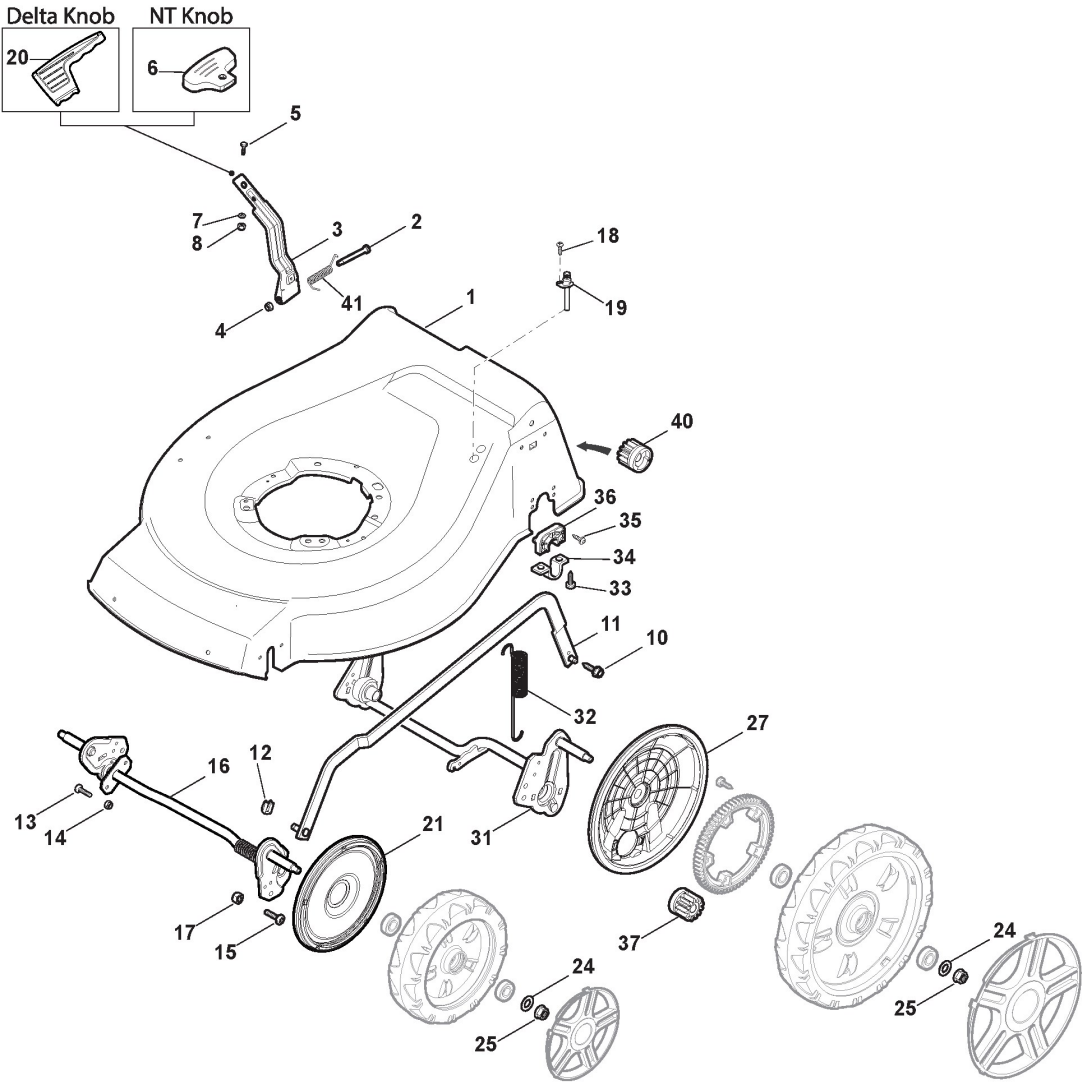

Gehäuse Und Schnittverstellung

Bild Nr.	Anzahl	Teilenummer	Beschreibung	Hinweis	Von	Bis
1	1	381004731/0	Chassie Graü	From 01-September-2013		
2	1	122534131/0	Bolzen			
3	1	381003398/0	Hebel, Höheverstellung	Galvanized - Black;To 31-August-2017		
3	1	381003399/0	Hebel, Höheverstellung	Galvanized - White		
4	1	112154510/0	Mutter			
5	1	112788512/0	Schraube			
6	1	322394503/0	Griff	NT Knob		
7	1	112521310/0	Scheibe			
8	1	112150000/0	Mutter			
10	1	122943013/0	Schraube			
11	1	381002030/0	Stange, Höheverstellung	To 31-August-2017		
11	1	381002037/0	Stange, Höheverstellung	From 01-September-2017		
12	1	112436051/0	Plättchen			
13	3	112727803/0	Schraube			
14	3	112154510/0	Mutter			
15	1	112727801/0	Schraube			
16	1	381002883/1	Achse, Vorderrad	To 31-August-2017		
16	1	381302805/1	Achse, Vorderrad	From 01-September-2017		
17	1	112154510/0	Mutter			
18	1	112728450/0	Schraube	From 01-September-2011		
19	1	322034002/0	Waschenverbindung	From 01-September-2011		
20	1	322394522/0	Griff	Delta Knob		
21	2	322600145/0	Schütz, Räder			
24	4	112521350/0	Scheibe			
25	4	112155000/0	Mutter			
27	2	322600208/0	Schütz, Räder			
31	1	381302835/0	Achse, Hinterrad	To 31-August-2012		
31	1	381302835/1	Achse, Hinterrad	From 01-September-2012 To 31-August-2017		
31	1	381302837/1	Achse, Hinterrad	From 01-September-2017		
32	1	122450460/0	Feder			
33	4	112728697/0	Schraube			
34	2	322545152/0	Plättchen			
35	4	112728697/0	Schraube			
36	2	322785304/1	Halter			
37	1	122570134/0	Ritzel Linkes			
40	1	122570133/0	Ritzel Rechtes			
41	1	122446192/0	Feder