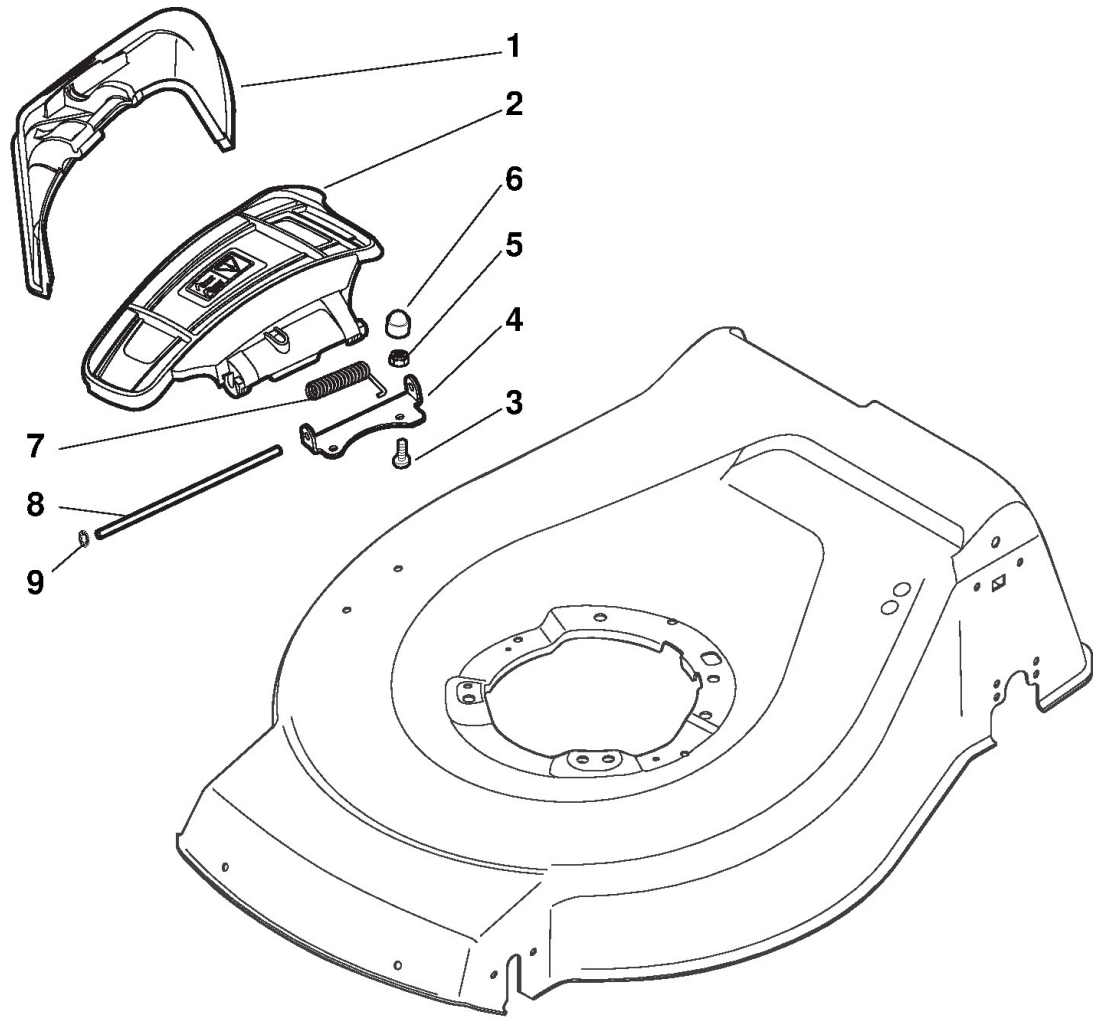

Auswureschutz

Bild Nr.	Anzahl	Teilenummer	Beschreibung	Hinweis	Von	Bis
1	1	322108295/0	Seitenauswurf	To 31-August-2014		
1	1	322108295/1	Seitenauswurf	From 01-September-2014		
2	1	322600195/0	Auswurfschutz	To 31-August-2014		
2	1	322600313/0	Auswurfschutz	From 01-September-2014		
3	2	112727803/0	Schraube			
4	1	322806639/0	Gelenkpunkt			
5	2	112154510/0	Mutter			
6	2	118203853/0	Haube			
7	1	122450456/0	Feder			
8	1	122517869/0	Bolzen	To 31-August-2014		
8	1	122517869/1	Bolzen	From 01-September-2014		
9	2	112604896/0	Kronescheibe