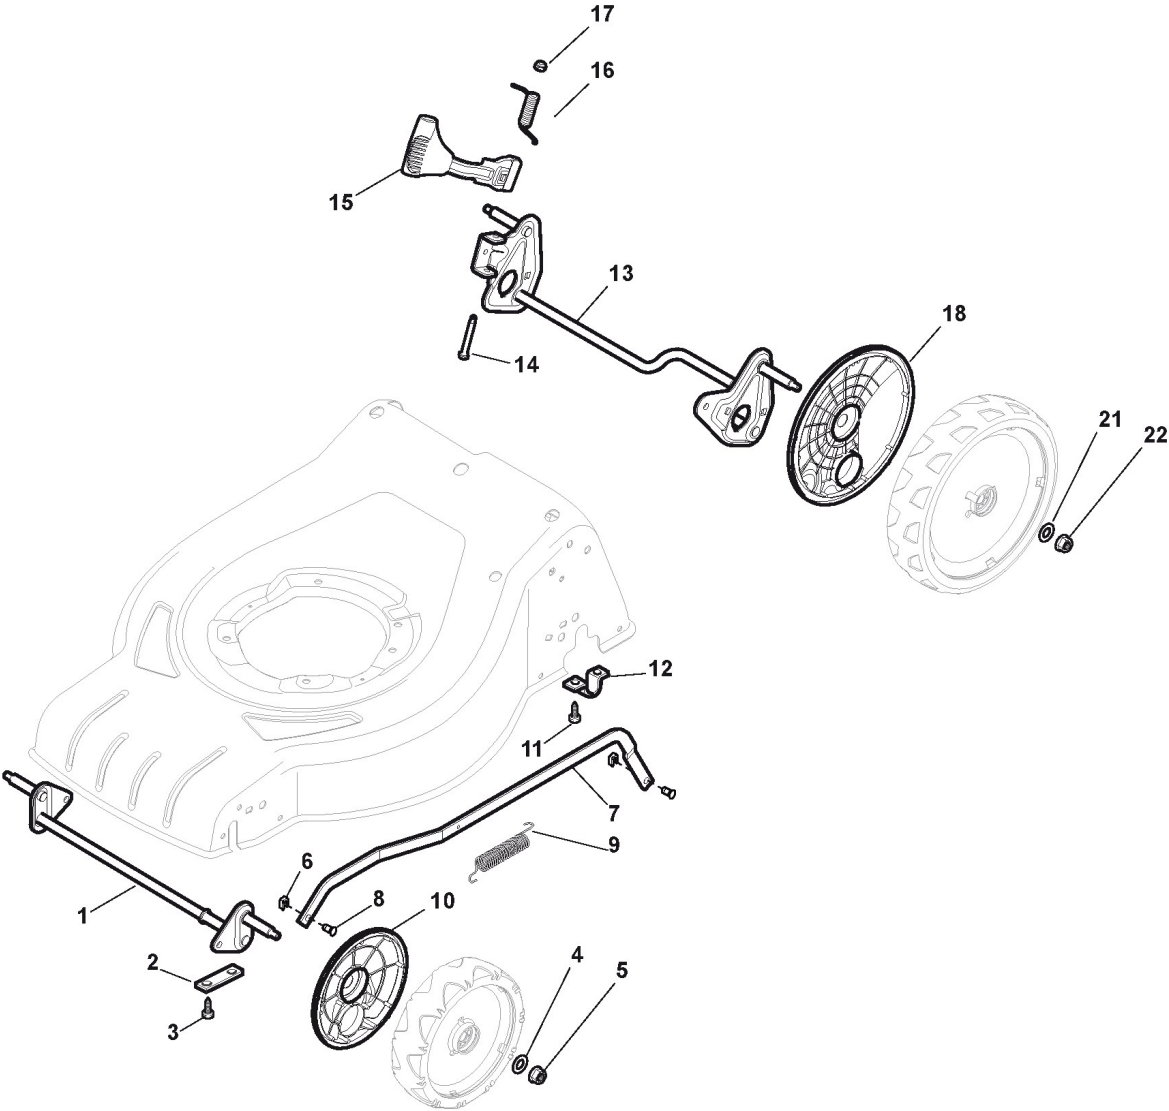

ST. S.P.A.

HW 51 BA H (2018)

295536834/ZE

Spare parts list **Reservdelar** **Repuestos** **Ersatzteile** **Pièces détachées** **Reserve onderdelen** **Catalogo ricambi**

- Use ST. S.p.A. Genuine Spare Parts specified in the parts list for repair and/or replacement.
- The contents described in the parts list may change due to improvement.
- The drawings of the spare parts are only indicative And might Not represent the part in question exactly.
- The indications "right" - "left" - "front" - "rear" refer to the position of the operator when using the machine.
- When placing orders of parts for repair And/Or replacement, make sure that the illustrated parts list Is the one applying to the machine's year of manufacture, as shown on the identification plate attached to the machine.

Schnittverstellung

Bild Nr.	Anzahl	Teilenummer	Beschreibung	Hinweis	Von	Bis
1	1	381302853/0	Achse, Vorderrad			
2	2	322545142/0	Plättchen			
3	4	112728698/0	Schraube			
4	2	112521350/0	Scheibe			
5	2	112155000/0	Mutter			
6	2	112436051/0	Plättchen			
7	1	322869673/0	Stange, Höheverstellung			
7	1	322869679/0	Stange, Höheverstellung			
8	2	122519823/0	Bolzen			
9	1	122446193/0	Feder			
10	2	322600145/0	Schütz, Räder	D. 200		
11	4	112728698/0	Schraube			
12	2	322545152/0	Plättchen			
13	1	381302849/0	Achse, Hinterrad			
14	1	122534131/0	Bolzen			
15	1	381003458/0	Hebel, Höheverstellung			
16	1	122446192/0	Feder			
17	1	112154510/0	Mutter			
18	2	322600240/0	Schütz, Räder			
21	2	112521350/0	Scheibe			
22	2	112155000/0	Mutter			