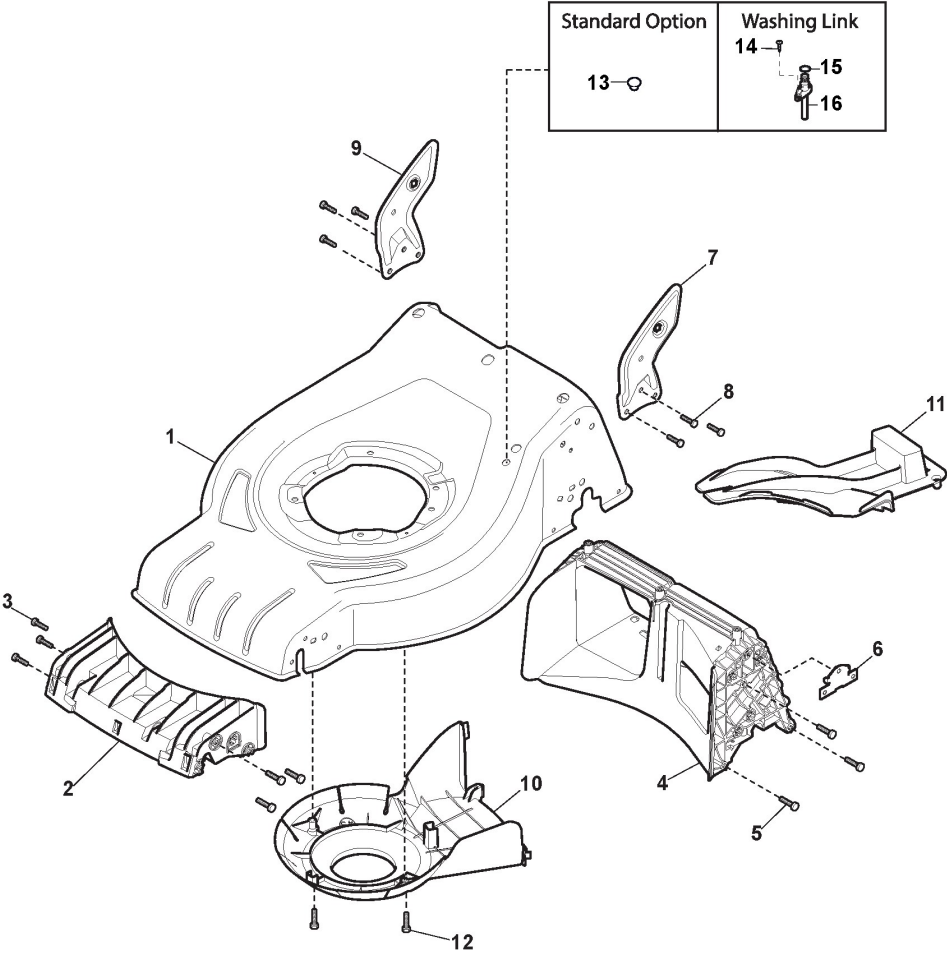

Gehäuse

Bild Nr.	Anzahl	Teilenummer	Beschreibung	Hinweis	Von	Bis
1	1	381004936/0	Chassie Graü	To 31-august-2018		
1	1	381004936/1	Chassie Graü Seitenausgang	From 01-september-2018		
2	1	322108308/1	Hinterleitblechsatz			
3	6	112728699/0	Schraube			
4	1	322108302/0	Hinterleitblechsatz	To 31-august-2017		
4	1	322108392/0	Hinterleitblechsatz	From 01-septemr-2017		
5	6	112728699/0	Schraube			
6	2	322545213/0	Platte			
7	1	381005167/1	Pratze, Linke			
8	6	112727801/0	Schraube			
9	1	381005165/1	Pratze, Rechte			
10	1	322060250/1	Schutz, Riemen			
11	1	322140244/1	Abweiser			
12	2	112728531/0	Schraube			
13	1	322820077/1	Stopfen			
14	1	112728450/0	Schraube			
15	1	119035000/0	Or-Dichtung			
16	1	322034002/0	Waschenverbindung