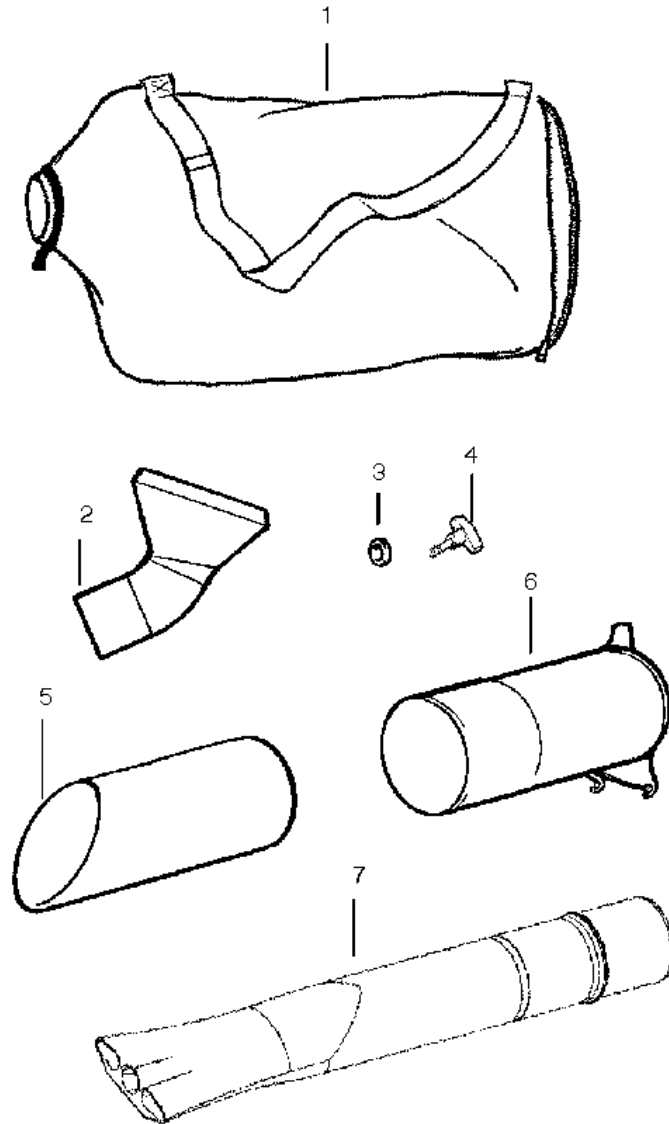

PARTS LIST NO. 530086992		Poulan PARTS LIST	MODEL(s) WT200
DATE 9/20/05	Replaces 530086992-12/18/03		Note: Illustration may differ from actual model due to design changes

TYPE 2

WARNING
All repairs, adjustments and maintenance not described in the Operator's Manual must be performed by qualified service personnel.

PARTS LIST NO. 530086992		Pou
DATE 9/20/05	Replaces 530086992-12/18/03	

Carburetor Assembly Part Number 530071465 - (C1Q-W11)

Carb.
Repair
Kit

Gasket/
Dia.
Kit

4

5

Ref.	Part No.	Description
1.	530071465	Assy-Carb. Zama (C1Q-W11)
2.	530038479	Cap-Limiter (high) brown
3.	530038478	Cap-Limiter (low) tan
4.	530071475	Kit-Carb. Repair
5.	530071489	Kit-Dia. (GND-34)

VERGASERTEILE

WT200, 2005-09

Referenz	Teile Nr	Beschreibung	Bemerkung:	ANZ KIT
2	530 03 84-79	RADKAPPE	HIGH BROWN	1
3	530 03 84-78	RADKAPPE	LO TAN	1

 PARTS LIST	MODEL(s) WT200
	PAGE NO. 5

m actual model due to design changes

Assy - Vacuum

Ref.	Part No.	Description
1.	530095564	Assy-Vac. Bag w/strap
2.	530095470	Tube-Elbow Vac
3.	530049686	Retainer-Vac Tube Knob
4.	530016322	Knob
5.	530094476	Tube-Lower Vac
6.	*****	Tube-Upper Vac
7.	530095593	Tube-Blower