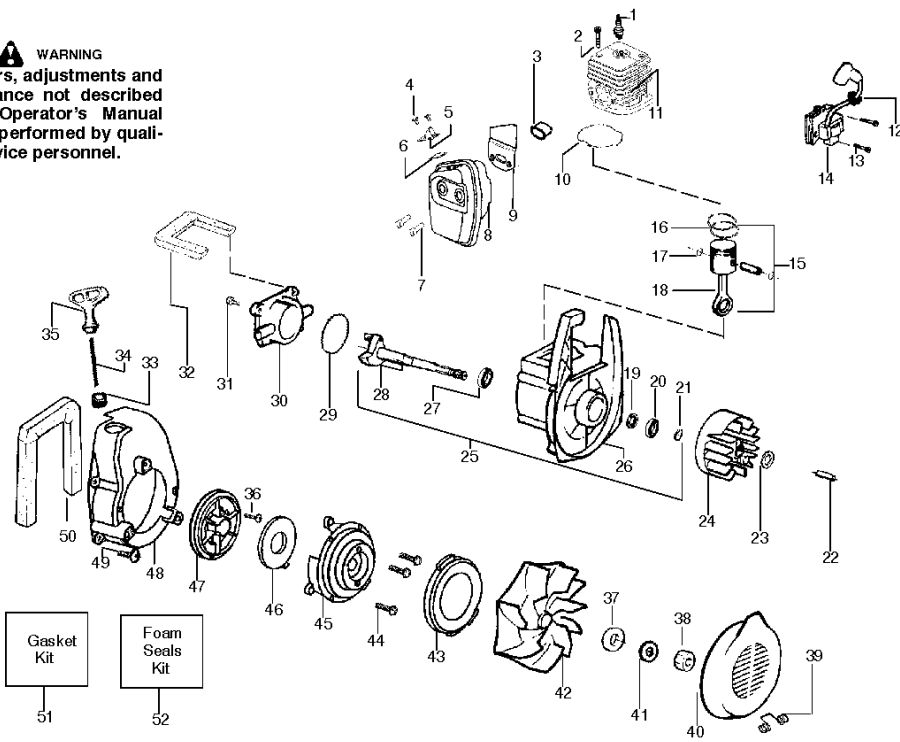

PARTS LIST NO. 530086992		Poulan PARTS LIST	MODEL(s) WT200
DATE 9/20/05	Replaces 530086992 - 12/18/03		Note: Illustration may differ from actual model due to design changes

TYPE 2

⚠ WARNING
All repairs, adjustments and maintenance not described in the Operator's Manual must be performed by qualified service personnel.

Referenz	Teile Nr	Beschreibung	Bemerkung:	ANZ KIT
1	530 07 14-59	AIR DAM (KIT)	KIT	1
2	530 07 14-58	DICHTUNG	KIT	1
3	530 03 55-61	ADAPTER		1
4	530 01 63-09	SCHRAUBE		1
5	530 07 14-58	DICHTUNG	KIT	1
6	530 07 14-65	KIT--CARB ASS'Y. (C1Q--	C1Q-W11	1
6	530 07 16-32	VERGASER	C1Q-W11C	1
6	530 07 17-75	VERGASER	WT-606	1
16	530 01 51-97	MUTTER		1
23	530 03 67-92	DÄMMSTOFF		1
25	530 04 95-27	DICHTUNG		1
26	530 04 93-86	TANK		1
28	530 06 92-47	SCHLAUCH	KIT	1
29	530 06 92-16	SATZ	KIT	1

PARTS LIST NO. 530086992		Poulan PARTS LIST	MODEL(s) WT200
DATE 9/20/05	Replaces 530086992 - 12/18/03		Note: Illustration may differ from actual model due to design changes

TYPE 1

⚠ WARNING
All repairs, adjustments and maintenance not described in the Operator's Manual must be performed by qualified service personnel.

MOTOR

WT200, 2005-09

Referenz	Teile Nr	Beschreibung	Bemerkung:	ANZ KIT
1	952 03 02-49	ZÜNDKERZE	RCJ-6Y	1
2	530 01 59-53	SCHRAUBE		1
12	530 01 91-82	SCHUTZ		1
14	530 03 55-05	MODULE--IGNITION		1
15	530 06 98-12	KOLBEN		1 "16, 17"
17	530 01 51-62	SICHERUNGSRING		1
18	530 06 99-45	PLEUELSTANGE		1
21	530 01 59-41	KLAMMER		1
23	530 01 51-49	SCHEIBE		1
27	530 03 21-25	LAGER		1
38	530 62 66-05	MUTTER		1
47	530 07 14-66	KIT--STARTER PULLEY		1