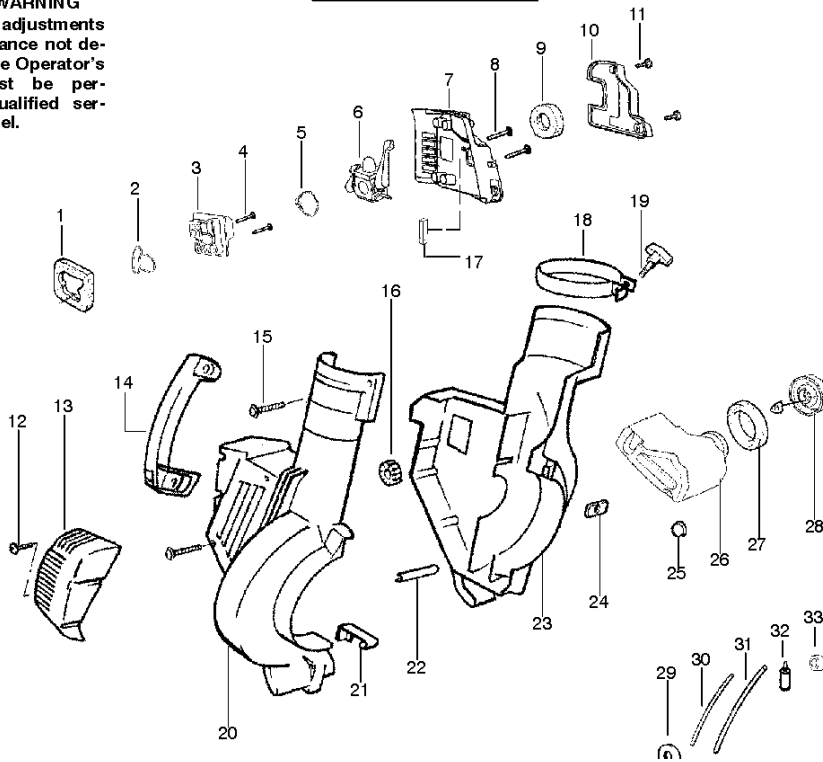

PARTS LIST NO. 530086992		Poulan PARTS LIST	MODEL(s) WT200	
DATE 9/20/05	Replaces 530086992-12/18/03		Note: Illustration may differ from actual model due to design changes	PAGE NO. 1

TYPE 1

⚠ WARNING
All repairs, adjustments and maintenance not described in the Operator's Manual must be performed by qualified service personnel.