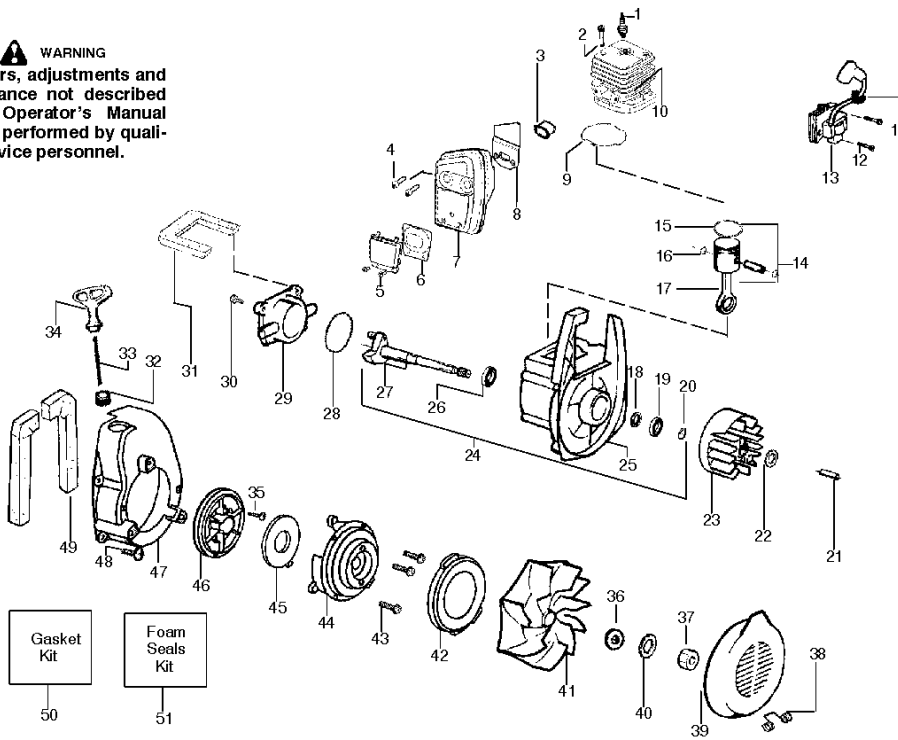

PARTS LIST NO. 530086992		Poulan PARTS LIST	MODEL(s) WT200
DATE 9/20/05	Replaces 530086992 - 12/18/03		Note: Illustration may differ from actual model due to design changes

TYPE 1

⚠ WARNING
All repairs, adjustments and maintenance not described in the Operator's Manual must be performed by qualified service personnel.

MOTOR

WT200, 2005-09

Referenz	Teile Nr	Beschreibung	Bemerkung:	ANZ KIT
1	952 03 02-49	ZÜNDKERZE	RCJ-6Y	1
2	530 01 59-53	SCHRAUBE		1
12	530 01 91-82	SCHUTZ		1
14	530 03 55-05	MODULE--IGNITION		1
15	530 06 98-12	KOLBEN		1 "16, 17"
17	530 01 51-62	SICHERUNGSRING		1
18	530 06 99-45	PLEUELSTANGE		1
21	530 01 59-41	KLAMMER		1
23	530 01 51-49	SCHEIBE		1
27	530 03 21-25	LAGER		1
38	530 62 66-05	MUTTER		1
47	530 07 14-66	KIT--STARTER PULLEY		1

PARTS LIST NO. 530086992		Poulan PARTS LIST	MODEL(s) WT200
DATE 9/20/05	Replaces 530086992-12/18/03		Note: Illustration may differ from actual model due to design changes

TYPE 2

WARNING
All repairs, adjustments and maintenance not described in the Operator's Manual must be performed by qualified service personnel.

MOTOR

WT200, 2005-09

Referenz	Teile Nr	Beschreibung	Bemerkung:	ANZ	KIT
1	952 03 02-49	ZÜNDKERZE	RCJ-6Y	1	.
2	530 01 59-53	SCHRAUBE		1	
5	530 01 52-41	SCHRAUBE		1	
11	530 01 91-82	SCHUTZ		1	
13	530 03 55-05	MODULE--IGNITION		1	
14	530 07 13-57	KIT PISTON		1	"15, 16"
16	530 01 51-62	SICHERUNGSRING		1	
17	530 06 99-45	PLEUELSTANGE		1	
18	530 07 16-15	DICHTUNG		1	
20	530 01 59-41	KLAMMER		1	
22	530 01 51-49	SCHEIBE		1	
26	530 03 21-25	LAGER		1	
37	530 62 66-05	MUTTER		1	
46	530 07 14-66	KIT--STARTER PULLEY		1	