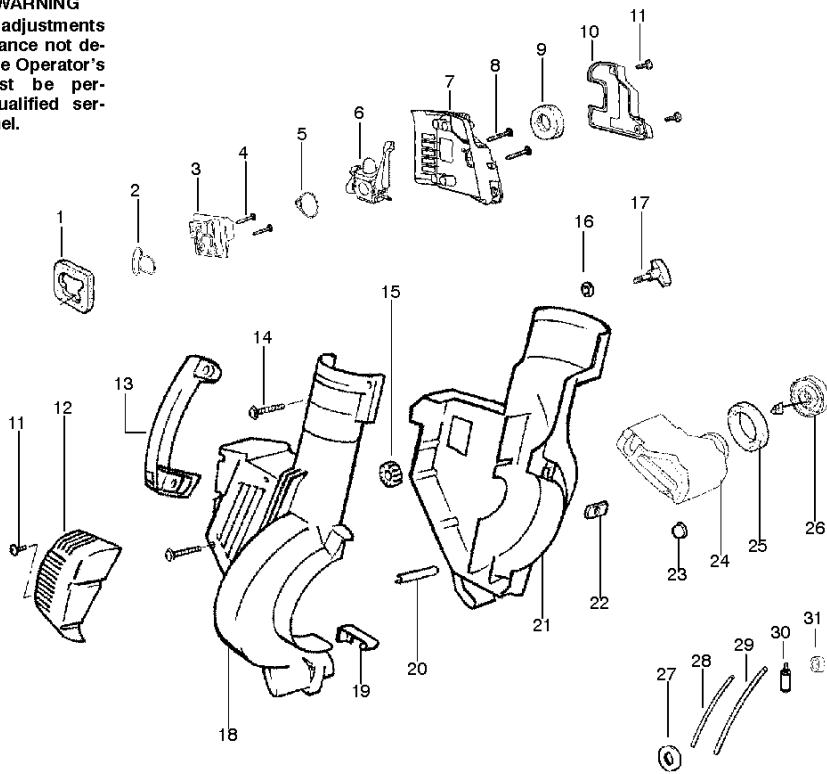

SPARE PARTS LIST

BLOWERS

WT200, 2005-09

PARTS LIST NO. 530086992		Poulan PARTS LIST	MODEL(s) WT200
DATE 9/20/05	Replaces 530086992-12/18/03		Note: Illustration may differ from actual model due to design changes

TYPE 1

⚠ WARNING
All repairs, adjustments and maintenance not described in the Operator's Manual must be performed by qualified service personnel.

Referenz	Teile Nr	Beschreibung	Bemerkung:	ANZ KIT
1	530 07 14-59	AIR DAM (KIT)	KIT	1
2	530 07 14-58	DICHTUNG		1
3	000 00 00-00	W/O DESCRIPTION	530035502 ADAPTOR	1
4	530 01 63-09	SCHRAUBE		1
5	530 07 14-58	DICHTUNG		1
6	530 07 14-65	KIT--CARB ASS'Y. (C1Q--	C1Q-W11	1
7	530 05 62-33	AIR BOX		1
8	530 01 63-40	SCHRAUBE		1
9	530 04 93-83	LUFTFILTER		1
10	530 05 62-34	DECKEL		1
11	530 01 63-54	SCHRAUBE		1
12	530 01 63-49	SCHRAUBE		1
13	530 05 62-35	MUFFLER COVER ASSY. PURPLE		1
14	530 09 54-69	EINSTELLHEBEL		1
15	530 01 58-86	SCHRAUBE		1
16	530 04 93-23	DÄMMSTOFF		1
17	530 07 14-59	AIR DAM (KIT)	KIT	1
18	530 01 63-24	CLAMP--BLOWER TUBE		1
19	530 01 63-22	KNOPF		1
20	530 05 62-17	SHROUD RH PLN GREEN		1
21	530 40 20-44	FEDER		1
22	530 04 96-17	FÜHRUNG		1
23	530 05 62-16	SHROUD LH PLN GREEN		1
24	530 01 62-07	MUTTER		1
25	530 03 67-92	DÄMMSTOFF		1
26	530 04 94-91	TANKEINHEIT		1
27	530 04 95-27	DICHTUNG		1
28	530 04 93-86	TANK		1
29	530 04 96-56	DICHTSCHEIBE		1
30	530 06 92-47	SCHLAUCH	KIT	1
31	530 06 92-16	SATZ	KIT	1
32	530 09 56-46	FILTER		1
33	530 07 14-59	AIR DAM (KIT)	KIT	1

PARTS LIST NO. 530086992		Poulan PARTS LIST	MODEL(s) WT200
DATE 9/20/05	Replaces 530086992 - 12/18/03		Note: Illustration may differ from actual model due to design changes

TYPE 2

⚠ WARNING
All repairs, adjustments and maintenance not described in the Operator's Manual must be performed by qualified service personnel.