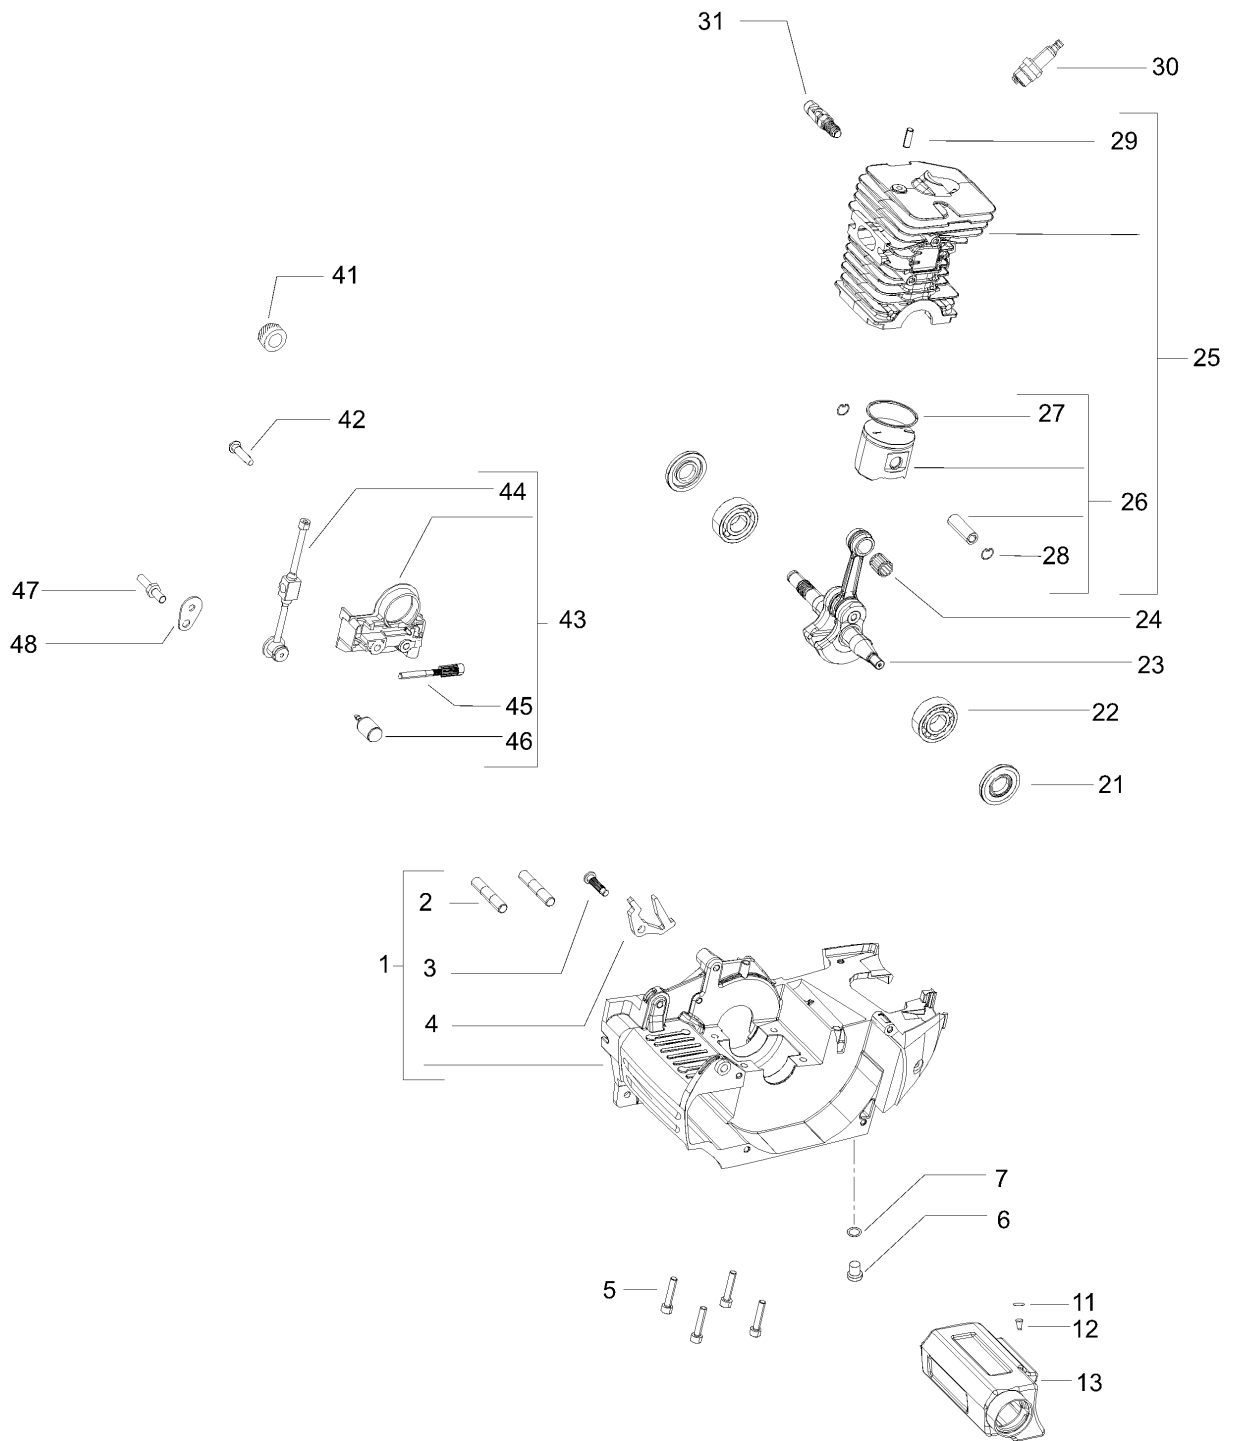

FIGURE 4

Item PN Qty Description

FIGURE 4

	1	538249708	1	crankcase kit
	2	* 538241881	2	bar bolt
	3	* 538235075	1	latch pivot
	4	* 538242367	1	brake latch
	5	538227565	4	screw
	6	538243340	1	grommet
	7	538236936	1	washer
C	11	538241717	1	felt
C	12	538235658	1	valve
	13	538243097	1	oil tank
B	21	538243174	2	seal
C	22	538227541	2	ball bearing
	23	538243172	1	crankshaft assy
	24	501451601	1	needle bearing
C	25	538249698	1	cylinder kit 46 cc
C		538249699	1	cylinder kit 49 cc
C		538249700	1	cylinder kit 51 cc
B	26	* 538249710	1	piston kit 46 cc
B		* 538249711	1	piston kit 49 cc
B		* 538249712	1	piston kit 51 cc
B	27	** 538240353	1	piston ring 46cc
B		** 503289010	1	piston ring 49cc
B		** 538227543	1	piston ring 51cc
B	28	** 737441000	2	snap ring
	29	* 538240319	1	bolt
A	30	538240010	1	spark plug RCJ7Y
	31	538094273	1	decompression valve
C	41	538243415	1	endless screw
	42	503202520	2	screw
A	43	538243098	1	oil pump assy
B	44	* 538243095	1	oil pump hose
C	45	* 538249719	1	oil pump piston kit
C	46	* 538225062	1	oil filter
	47	538240363	1	oil cap plate
C	48	538240309	1	chain catcher

A = ALTA ROTAZIONE	A = HIGH MOVING	A = HAUTE DEMANDE	A = GROBE NACHFRAGE
B = MEDIA ROTAZIONE	B = MEDIUM MOVING	B = MOYENNE DEMANDE	B = MITTELMAESSIGE
C = BASSA ROTAZIONE	C = SLOW MOVING	C = BASSE DEMANDE	C = WENIGE NACHFRAGE
NUOVI CODICI	NEW PARTS	NOUVELLE REFERENCES	NEU CODEX