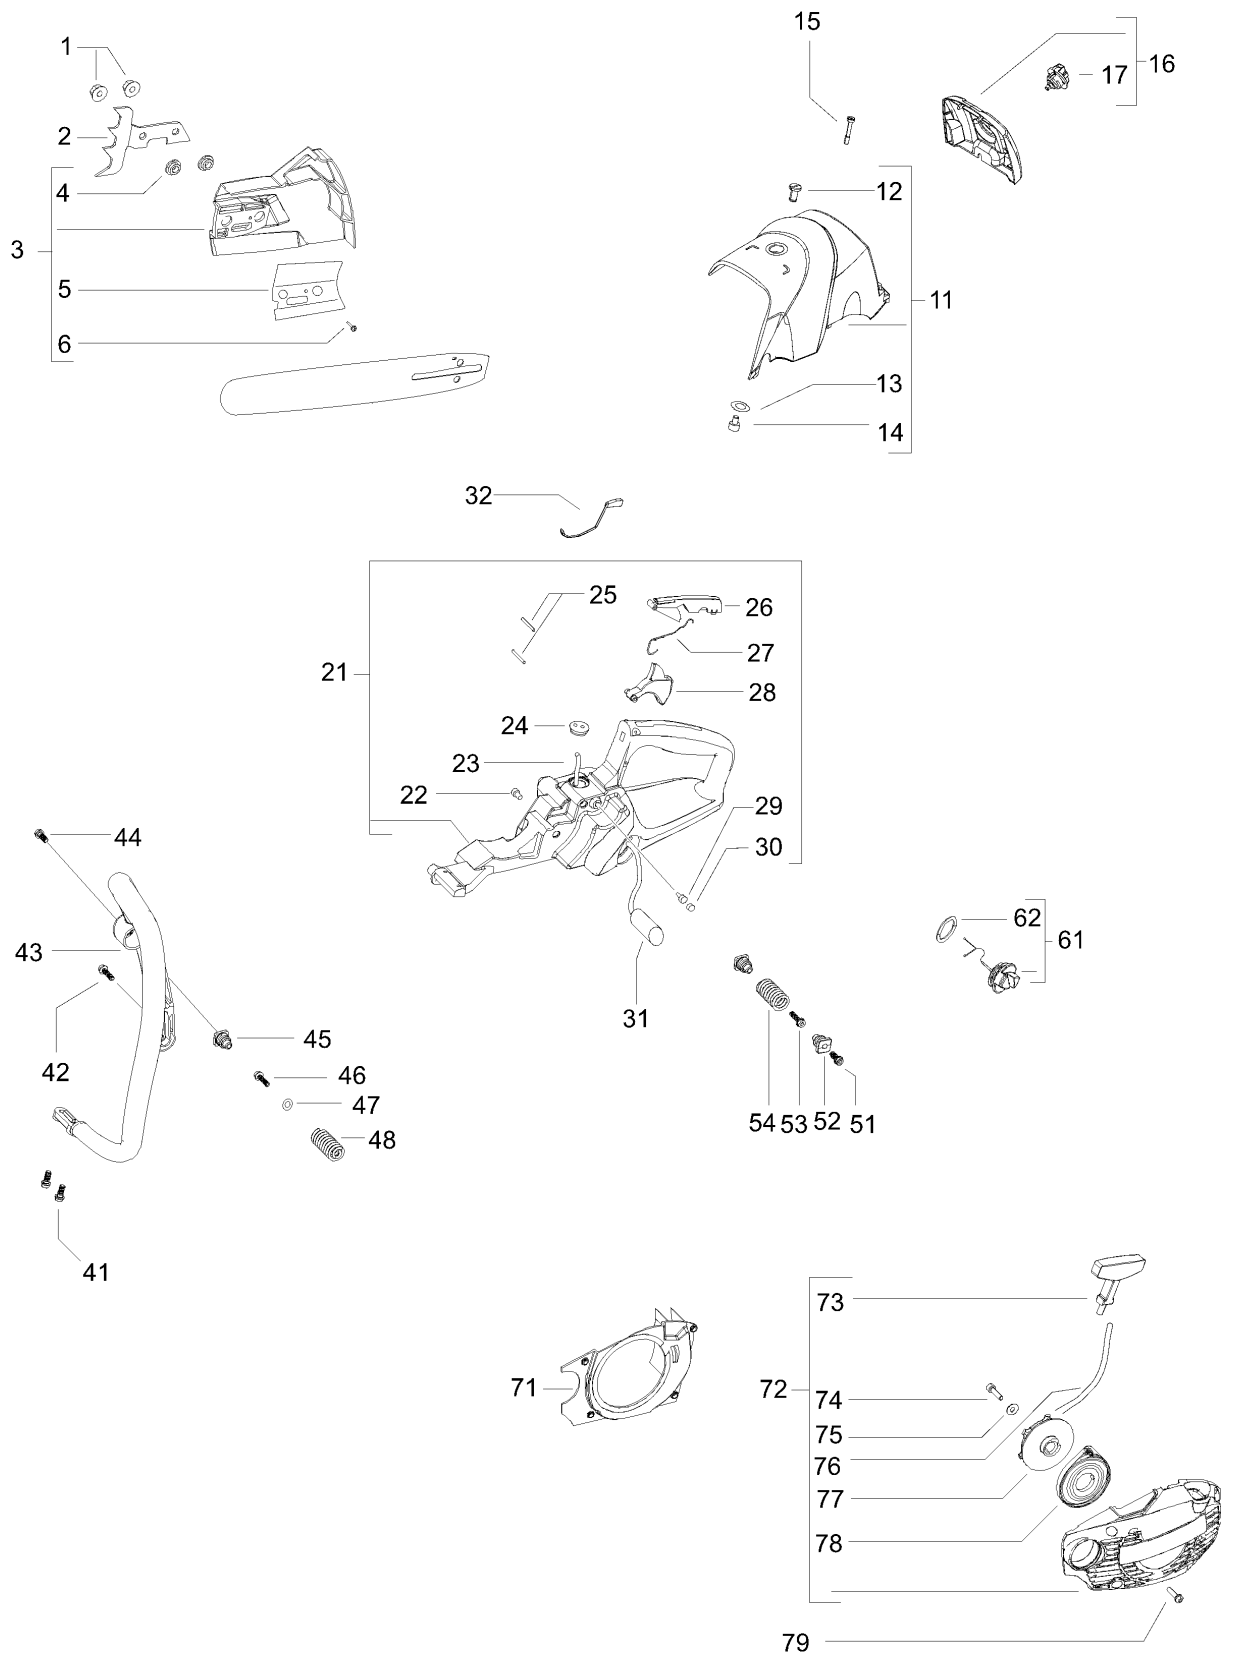

FIGURE 1

Item	PN	Qty	Description
FIGURE 1			
1	538227762	2	nut M8
C 2	538243964	1	spiked bumper
C 3	538243111	1	clutch cover assy
4	* 538241912	2	bushings
5	* 538240360	1	bar plate
6	* 538228554	1	screw
11	538243910	1	engine cover assy
12	* 503227001	1	screw
13	* 538236936	1	washer
14	* 538240272	1	grommet
15	* 538243903	2	screw
16	538243916	1	air filter cover
C 17	* 538243765	1	knob
C 21	538249707	1	rear handle assy
22	* 538243340	2	grommet
23	* 538242965	1	fuel hose
24	* 538235675	1	grommet
25	* 538243234	2	pin
C 26	* 538243100	1	safety lever
27	* 538243103	1	trigger spring
C 28	* 538243099	1	throttle trigger
29	* 538235658	1	valve
30	* 538235735	1	synterized
A 31	503443201	1	fuel filter
32	538243532	1	throttle lever
41	503218816	2	screw
42	503217520	2	screw
43	538243101	1	front handle
44	503218816	1	screw
C 45	538243133	1	screw support
46	538240845	1	screw
47	538235248	1	washer
48	538243339	1	upper spring
51	503218816	2	screw
C 52	538243885	4	screw support
53	503217432	2	screw
C 54	538243887	2	spring lower
61	538243137	2	fuel/oil cap assy
62	* 538235510	2	o-ring
C 71	538243105	1	air conveyor
B 72	538249706	1	starter assy, yellow
73	* 538235043	1	handle
74	* 538229791	1	screw
75	* 538227259	1	washer
A 76	* 505305125	1	rope
B 77	* 506016401	1	pulley

Item	PN	Qty	Description
B	72	538242004	1 clutch assy
C	73	* 538242005	1 clutch rotor
B	74	* 538240926	3 clutch spring
C	75	* 538227359	3 clutch shoe
B	76	538243223	1 clutch drum 7T (.325)
B		538240260	1 clutch drum 6T (3/8)
	77	538235287	1 washer
	78	538229137	1 seeger
	81	538240359	1 bar plate
B	82	537071201	1 chain tensioner
	86	503218201	2 screw
	87	503723701	1 exhaust gasket
	88	506011703	1 muffler
	89	* 503853301	1 muffler shield
	90	503222302	2 nut