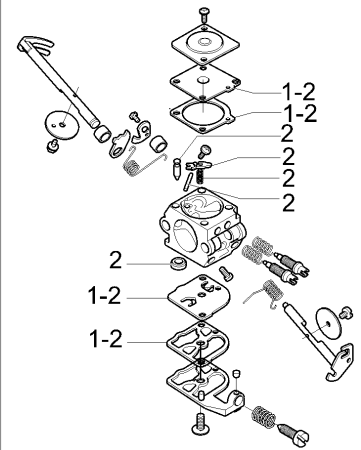

FIGURE 2

FIGURE 3

Item	PN	Qty	Description
FIGURE 2			
1	538243271	1	flywheel assy
2	* 538235516	2	pin
3	* 538243383	2	pawl
4	* 503783201	2	spring
5	503221011	1	nut
6	503230101	1	washer
7	503202520	2	screw
C	8	538242925	1 ignition coil
C	9	538243321	1 cable, ignition coil-switch
C	10	538243440	1 switch
	21	538240137	1 screw
B	22	505310751	1 hose
B	23	503161602	1 intake hose
	24	538243907	2 screw
C	25	538243142	1 carb spacer
	26	501527801	3 fairlead
	27	538243145	1 choke knob
A	28	503490701	1 carb. Gasket
B	29	—	1 FIGURE 3
	30	538242965	1 carb-tank hose
	31	538227410	1 hose joint
	32	538243232	1 primer-carb hose
	33	538243233	1 primer-tank hose
	34	538242960	1 fairlead
B	35	538022424	1 primer
	36	538243908	2 screw
	37	538243899	1 air filter housing
	38	538235248	1 washer
	39	503218816	2 screw
	40	538227924	2 bushing
	41	538235642	3 nut
A	42	538227561	1 air filter
	43	538243917	2 knob
	51	538235076	1 brake spring
	52	538235642	2 nut M5
	53	538241902	1 brake housing
	54	538241903	1 brake needle
	55	538242017	1 band pivot
B	56	538235073	1 brake band
	57	538243092	1 brake lever
	58	538235806	2 screw M5x20
	59	538241905	1 screw M6x25
	60	538241904	1 sleeve
	61	538241906	1 washer
	62	538235812	1 screw
	71	538243338	1 washer

Item	PN	Qty	Description
B	72	538242004	1 clutch assy
C	73	* 538242005	1 clutch rotor
B	74	* 538240926	3 clutch spring
C	75	* 538227359	3 clutch shoe
B	76	538243223	1 clutch drum 7T (.325)
B		538240260	1 clutch drum 6T (3/8)
	77	538235287	1 washer
	78	538229137	1 seeger
	81	538240359	1 bar plate
B	82	537071201	1 chain tensioner
	86	503218201	2 screw
	87	503723701	1 exhaust gasket
	88	506011703	1 muffler
	89	* 503853301	1 muffler shield
	90	503222302	2 nut