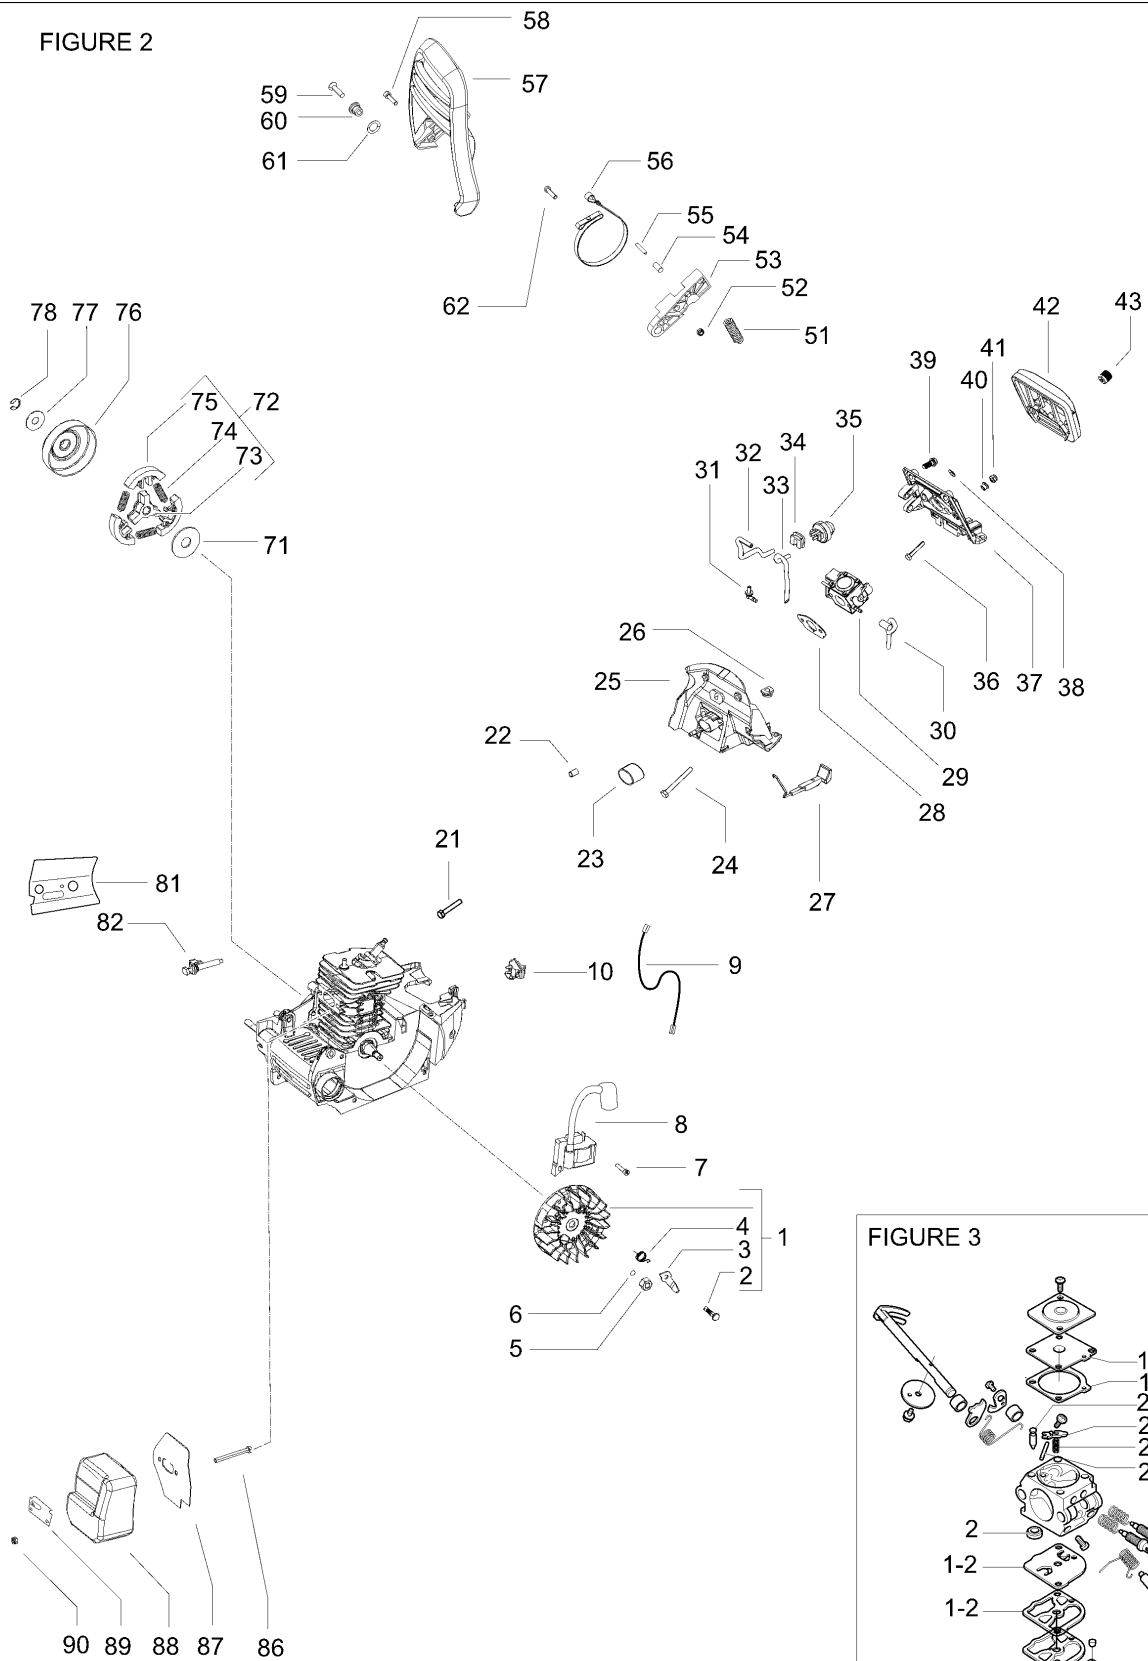

FIGURE 2

FIGURE 3

Item	PN	Qty	Description
FIGURE 2			
1	538243271	1	flywheel assy
2	* 538235516	2	pin
3	* 538243383	2	pawl
4	* 503783201	2	spring
5	503221011	1	nut
6	503230101	1	washer
7	503202520	2	screw
C	8	538242925	1 ignition coil
C	9	538243321	1 cable, ignition coil-switch
C	10	538243440	1 switch
	21	538240137	1 screw
B	22	505310751	1 hose
B	23	503161602	1 intake hose
	24	538243907	2 screw
C	25	538243142	1 carb spacer
	26	501527801	3 fairlead
	27	538243145	1 choke knob
A	28	503490701	1 carb. Gasket
B	29	—	1 FIGURE 3
	30	538242965	1 carb-tank hose
	31	538227410	1 hose joint
	32	538243232	1 primer-carb hose
	33	538243233	1 primer-tank hose
	34	538242960	1 fairlead
B	35	538022424	1 primer
	36	538243908	2 screw
	37	538243899	1 air filter housing
	38	538235248	1 washer
	39	503218816	2 screw
	40	538227924	2 bushing
	41	538235642	3 nut
A	42	538227561	1 air filter
	43	538243917	2 knob
	51	538235076	1 brake spring
	52	538235642	2 nut M5
	53	538241902	1 brake housing
	54	538241903	1 brake needle
	55	538242017	1 band pivot
B	56	538235073	1 brake band
	57	538243092	1 brake lever
	58	538235806	2 screw M5x20
	59	538241905	1 screw M6x25
	60	538241904	1 sleeve
	61	538241906	1 washer
	62	538235812	1 screw
	71	538243338	1 washer

Item	PN	Qty	Description
B	72	538242004	1 clutch assy
C	73	* 538242005	1 clutch rotor
B	74	* 538240926	3 clutch spring
C	75	* 538227359	3 clutch shoe
B	76	538243223	1 clutch drum 7T (.325)
B		538240260	1 clutch drum 6T (3/8)
	77	538235287	1 washer
	78	538229137	1 seeger
	81	538240359	1 bar plate
B	82	537071201	1 chain tensioner
	86	503218201	2 screw
	87	503723701	1 exhaust gasket
	88	506011703	1 muffler
	89	* 503853301	1 muffler shield
	90	503222302	2 nut