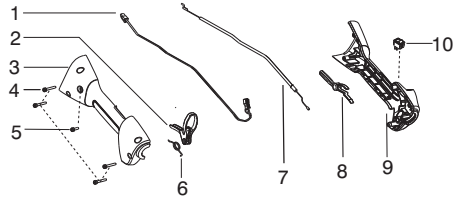

Parts List No. 545192171		Partner® PARTS LIST	MODEL BC 433L (EU)	
Date 7/21/11	Replaces 545192171 - 2/17/10		NOTE : Illustration may differ from actual model due to design changes.	Page: 2

TYPE 2,3