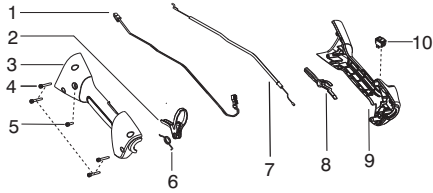

Parts List No. 545192171		Partner [®] PARTS LIST	MODEL BC 433L (EU)
Date 7/21/11	Replaces 545192171 - 2/17/10		NOTE : Illustration may differ from actual model due to design changes.

TYPE 1

⚠ WARNING
All repairs, adjustments and maintenance not described in the Operator's Manual must be performed by Qualified Service Personnel.

Ref.	Part No.	Description	Ref.	Part No.	Description
1.	545191801	Assy - Switch Wire	32.	530016240	Washer - Belleville
2.	545008073	Kit - Trigger (Incl. 6)	33.	530015793	Nut - Flange (L.H.)
3.	545187601	Housing - Throttle (RH)	34.	530056401	Wrench
4.	530016449	Screw M4	35.	530015197	Nut 1/4-20
5.	530015805	Screw 10-14 x 1/2	36.	545081001	Kit - Shield (Incl. 34,35,37,38,39)
6.	545190001	Spring - Trigger	37.	530052286	Line Limiter
7.	545199301	Cable - Throttle	38.	530015814	Screw
8.	545187802	Lockout - Throttle	39.	530015820	Bolt - 1/4-20 x 1-1/4
9.	545187501	Housing - Throttle (LH)	40.	537419302	Housing
10.	545030601	Kit-Switch	41.	537419901	Adapter
11.	530015820	Bolt 1/4-20 x 1 1/4	42.	537338801	Spring
12.	545216001	Assy - Handle Assist J-Bar (Incl. 11,16,17)	43.	530096328	Assy - Spool (.095 shaped line)
13.	545113301	Clamp - Upper Harness	44.	545003365	Kit - Cover and Eyelet
14.	545056601	Clamp - Lower Harness	45.	537419601	Knob
15.	530015940	Screw - 10-14 x 1.095	46.	537419211	Assy - TNG 7 (Incl. 40,41,42,43,44,45)
16.	530059185	Clamp - Assist Handle			
17.	530016152	Wingnut 1/4-20			
18.	545006046	Kit - Upper Drive Shaft (Incl. 19)			
19.	530016344	Screw - 12-24 x .480			
20.	545132002	Flexshaft - lower			
21.	545008053	Kit - Lower Drive Shaft (Incl. 20,23,24,25,26)			
22.	530092085	Shoulder Strap			
23.	530015775	Screw - 8-16 x .593			
24.	530016014	Screw - 12-24 x .960			
25.	575963401	Bracket - Shield SST			
26.	530096100	Assy - Gearbox 1" Brushcutter			
27.	530016312	Screw 10-24			
28.	530095815	Dust cup			
29.	530071947	Kit - Metal Blade Shield			
30.	530055892	Assy. - Blade			
31.	530095816	Washer			