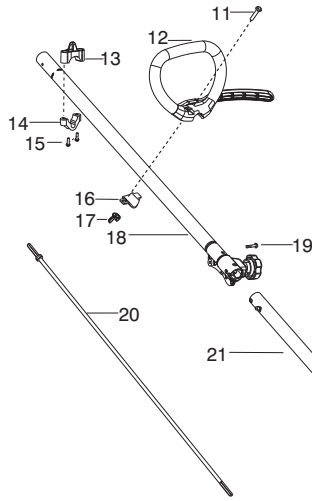

Parts List No. 545192171		Partner [®] PARTS LIST	MODEL BC 433L (EU)
Date 7/21/11	Replaces 545192171 - 2/17/10		NOTE : Illustration may differ from actual model due to design changes.

TYPE 1

⚠ WARNING
All repairs, adjustments and maintenance not described in the Operator's Manual must be performed by Qualified Service Personnel.

Ref.	Part No.	Description	Ref.	Part No.	Description
1.	545191801	Assy - Switch Wire	32.	530016240	Washer - Belleville
2.	545008073	Kit - Trigger (Incl. 6)	33.	530015793	Nut - Flange (L.H.)
3.	545187601	Housing - Throttle (RH)	34.	530056401	Wrench
4.	530016449	Screw M4	35.	530015197	Nut 1/4-20
5.	530015805	Screw 10-14 x 1/2	36.	545081001	Kit - Shield (Incl. 34,35,37,38,39)
6.	545190001	Spring - Trigger	37.	530052286	Line Limiter
7.	545199301	Cable - Throttle	38.	530015814	Screw
8.	545187802	Lockout - Throttle	39.	530015820	Bolt - 1/4-20 x 1-1/4
9.	545187501	Housing - Throttle (LH)	40.	537419302	Housing
10.	545030601	Kit-Switch	41.	537419901	Adapter
11.	530015820	Bolt 1/4-20 x 1 1/4	42.	537338801	Spring
12.	545216001	Assy - Handle Assist J-Bar (Incl. 11,16,17)	43.	530096328	Assy - Spool (.095 shaped line)
13.	545113301	Clamp - Upper Harness	44.	545003365	Kit - Cover and Eyelet
14.	545056601	Clamp - Lower Harness	45.	537419601	Knob
15.	530015940	Screw - 10-14 x 1.095	46.	537419211	Assy - TNG 7 (Incl. 40,41,42,43,44,45)
16.	530059185	Clamp - Assist Handle			
17.	530016152	Wingnut 1/4-20			
18.	545006046	Kit - Upper Drive Shaft (Incl. 19)			
19.	530016344	Screw - 12-24 x .480			
20.	545132002	Flexshaft - lower			
21.	545008053	Kit - Lower Drive Shaft (Incl. 20,23,24,25,26)			
22.	530092085	Shoulder Strap			
23.	530015775	Screw - 8-16 x .593			
24.	530016014	Screw - 12-24 x .960			
25.	575963401	Bracket - Shield SST			
26.	530096100	Assy - Gearbox 1" Brushcutter			
27.	530016312	Screw 10-24			
28.	530095815	Dust cup			
29.	530071947	Kit - Metal Blade Shield			
30.	530055892	Assy. - Blade			
31.	530095816	Washer			