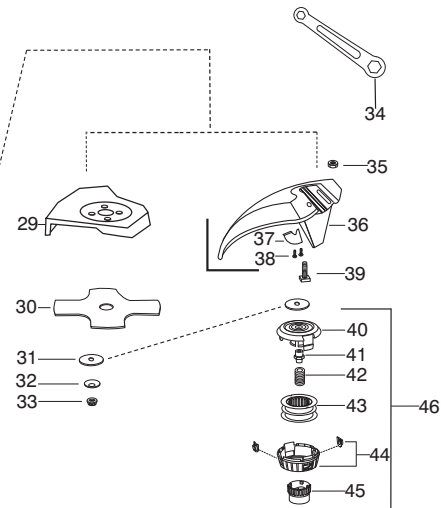

Parts List No. 545192171		Partner [®] PARTS LIST	MODEL BC 433L (EU)
Date 7/21/11	Replaces 545192171 - 2/17/10		NOTE : Illustration may differ from actual model due to design changes.

TYPE 1

⚠ WARNING
All repairs, adjustments and maintenance not described in the Operator's Manual must be performed by Qualified Service Personnel.

Ref.	Part No.	Description	Ref.	Part No.	Description
1.	545191801	Assy - Switch Wire	32.	530016240	Washer - Belleville
2.	545008073	Kit - Trigger (Incl. 6)	33.	530015793	Nut - Flange (L.H.)
3.	545187601	Housing - Throttle (RH)	34.	530056401	Wrench
4.	530016449	Screw M4	35.	530015197	Nut 1/4-20
5.	530015805	Screw 10-14 x 1/2	36.	545081001	Kit - Shield (Incl. 34,35,37,38,39)
6.	545190001	Spring - Trigger	37.	530052286	Line Limiter
7.	545199301	Cable - Throttle	38.	530015814	Screw
8.	545187802	Lockout - Throttle	39.	530015820	Bolt - 1/4-20 x 1-1/4
9.	545187501	Housing - Throttle (LH)	40.	537419302	Housing
10.	545030601	Kit-Switch	41.	537419901	Adapter
11.	530015820	Bolt 1/4-20 x 1 1/4	42.	537338801	Spring
12.	545216001	Assy - Handle Assist J-Bar (Incl. 11,16,17)	43.	530096328	Assy - Spool (.095 shaped line)
13.	545113301	Clamp - Upper Harness	44.	545003365	Kit - Cover and Eyelet
14.	545056601	Clamp - Lower Harness	45.	537419601	Knob
15.	530015940	Screw - 10-14 x 1.095	46.	537419211	Assy - TNG 7 (Incl. 40,41,42,43,44,45)
16.	530059185	Clamp - Assist Handle			
17.	530016152	Wingnut 1/4-20			
18.	545006046	Kit - Upper Drive Shaft (Incl. 19)			
19.	530016344	Screw - 12-24 x .480			
20.	545132002	Flexshaft - lower			
21.	545008053	Kit - Lower Drive Shaft (Incl. 20,23,24,25,26)			
22.	530092085	Shoulder Strap			
23.	530015775	Screw - 8-16 x .593			
24.	530016014	Screw - 12-24 x .960			
25.	575963401	Bracket - Shield SST			
26.	530096100	Assy - Gearbox 1" Brushcutter			
27.	530016312	Screw 10-24			
28.	530095815	Dust cup			
29.	530071947	Kit - Metal Blade Shield			
30.	530055892	Assy. - Blade			
31.	530095816	Washer			