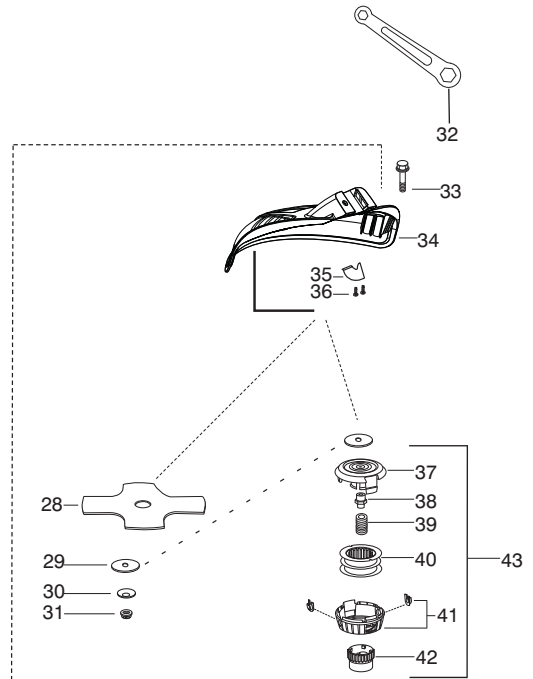

TYPE 2,3

⚠ WARNING
All repairs, adjustments and maintenance not described in the Operator's Manual must be performed by Qualified Service Personnel.

Ref.	Part No.	Description	Ref.	Part No.	Description
1.	545191801	Assy - Switch Wire	32.	530056401	Wrench
2.	545008073	Kit - Trigger (Incl. 6)	33.	530015771	Screw
3.	545187601	Housing - Throttle (RH)	34.	575352701	Kit - Shield (Incl. 32,33,35,36)
4.	530016449	Screw M4	35.	530052286	Line Limiter
5.	530015805	Screw 10-14 x 1/2	36.	530015814	Screw
6.	545190001	Spring - Trigger	37.	537419302	Housing
7.	545199301	Cable - Throttle	38.	537419901	Adapter
8.	545187802	Lockout - Throttle	39.	537338801	Spring
9.	545187501	Housing - Throttle (LH)	40.	530096328	Assy - Spool (.095 shaped line)
10.	545030601	Kit-Switch	41.	545003365	Kit - Cover and Eyelet
11.	530015820	Bolt 1/4-20 x 1 1/4	42.	537419601	Knob
12.	545216001	Assy - Handle Assist J-Bar (Incl. 11,16,17)	43.	537419211	Assy - TNG 7 (Incl. 37,38,39,40,41,42)
13.	545113301	Clamp - Upper Harness	Not Shown		
14.	545056601	Clamp - Lower Harness	545196724	Manual - Scan	
15. ✓	530015886	Screw - 10-14 x 1.095	545196725	Manual - Euro 1	
16.	530059185	Clamp - Assist Handle	545196726	Manual - Euro 2	
17.	530016152	Wingnut 1/4-20	545196727	Manual - Euro 3	
18.	574768101	Kit - Upper Drive Shaft (Incl. 19)	545196727	Manual - Euro 4	
19.	575291801	Kit - Knob/Screw	✓ 115435926	Manual - Euro 5	
20.	545132002	Flexshaft - lower	545196729	Manual - Turkish	
21.	575478301	Kit - Lower Drive Shaft (Incl. 20,23,24,25,26)	545196730	Decal-Shaft Warning (lower)	
22.	530092085	Shoulder Strap	✓ 577923801	Decal-Shaft Warning (upper)	
23.	530015775	Screw - 8-16 x .593	✓ 578656001	Guard - Transport	
24.	530016014	Screw - 12-24 x .960	502035505		
25.	575963401	Bracket - Shield SST			
26.	574809701	Assy - Gearbox 1" Brushcutter			
27.	530095815	Dust cup			
28.	530055892	Assy. - Blade			
29.	530095816	Washer			
30.	530016240	Washer - Belleville			
31.	530015793	Nut - Flange (L.H.)			