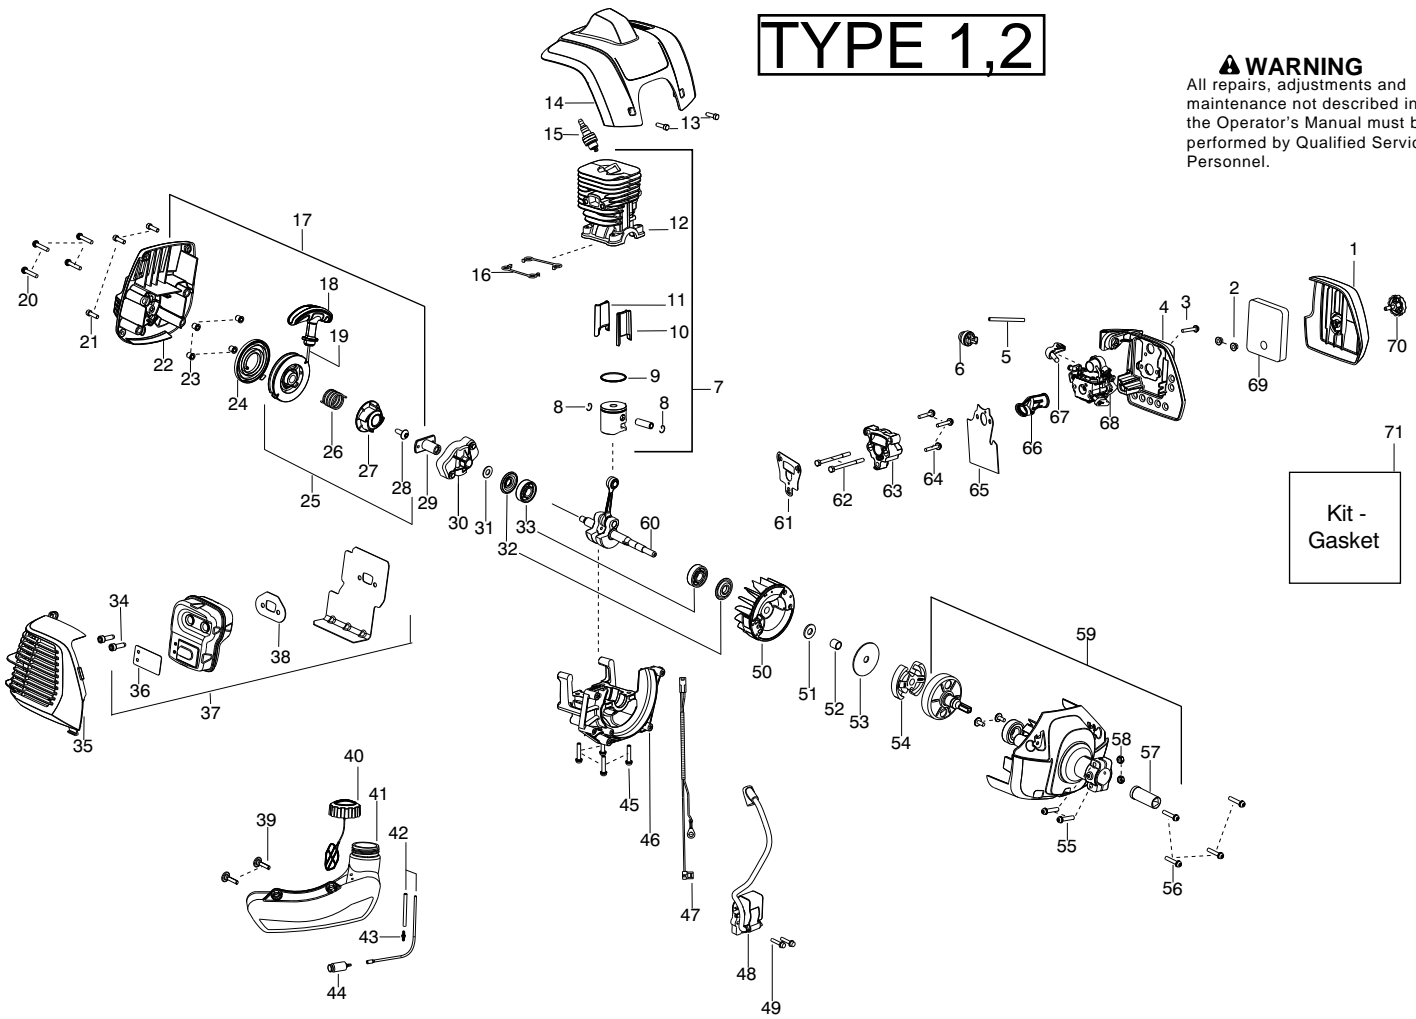

Parts List No. 545192171		Partner® PARTS LIST	MODEL BC 433L (EU)
Date 7/21/11	Replaces 545192171 - 2/17/10		Page: 3

NOTE : Illustration may differ from actual model due to design changes.

TYPE 1,2

⚠ WARNING
All repairs, adjustments and maintenance not described in the Operator's Manual must be performed by Qualified Service Personnel.

Ref.	Part No.	Description	Ref.	Part No.	Description	Ref.	Part No.	Description
1.	545177001	Cover - Airbox	26.	545188301	Spring - Starter Hub	51.	530016463	Washer
2.	530016101	Nut - Carb. Screw	27.	545188001	Hub - Starter	52.	530057852	Spacer - Flywheel
3.	530016301	Screw 8-32	28.	545112801	Screw M6	53.	530094189	Washer - Clutch
4.	545176901	Base - Airbox	29.	545188201	Coupling - Starter	54.	545008038	Kit - Clutch Assy.
5.	-----	Fuel line-Purge Bulb(ref. 42)	30.	545188701	Assy - Starter Cup	55.	530015774	Screw 10-24 x 1"
6.	530047721	Purge Bulb	31.	530015828	Washer - Flat	56.	530015897	Screw M5 x 25mm
7.	545008046	Kit - Piston/Cyl. (Incl. 8,9,10,11,12)	32.	545008044	Seal - Crankshaft (kit)	57.	545186401	Guide - Clutch Drum
8.	545194801	Retainer - Piston pin	33.	545013401	Bearing - Crankshaft	58.	530015768	Locknut 10-24
9.	545194601	Ring - Piston	34.	530058982	Bolt - Muffler	59.	545190801	Assy-Fan Hsg (Incl.55,57,58)
10.	545194901	Insert - Front Transfer Port	35.	545156301	Guard - Muffler	60.	545008047	Kit - Crankshaft
11.	545195001	Insert - Rear Transfer Port	36.	545008070	Kit - Spark Arrestor	61.	545008044	Gasket - Adapter/Cyl. (kit)
12.	545181801	Cylinder - Machined	37.	545180701	Assy - Muffler (Incl. 34,36,38)	62.	530016418	Bolt M5 x .80
13.	530016449	Screw M4 x1.75 x 16mm	38.	545008044	Gasket - Muffler (kit)	63.	575391501	Adaptor - Carburetor
14.	545156401	Cover - Top	39.	530016445	Screw - Tank Retainer	64.	530016441	Screw .20 x 32
15.	952030249	Spark Plug (RCJ- 6Y)	40.	545215901	Assy - Fuel Cap w/ret.	65.	545008044	Gasket - Carb./Adapter(kit)
16.	545008044	Seal - Cylinder(Kit)	41.	545182102	Assy - Fuel Line (Incl. 40,42,43,44)	66.	545190501	Boot - Carb.
17.	545190701	Assy - Shroud Rear (Incl. 18,19,22,23,24,25)	42.	530069599	Kit - Fuel line	67.	574719701	Lever - Choke (red)
18.	545208401	Handle - Starter	43.	530023877	Fitting - Fuel Line	68.	545008042	Kit - Carburetor(Incl. 5,6)
19.	545029901	Kit-Rope	44.	530095646	Assy - Fuel Pickup	69.	545195901	Filter - Air
20.	530015897	Screw M4 x .8 x 25mm	45.	530015897	Screw - m5x25mm	70.	545188801	Assy - Airbox Knob
21.	530016449	Screw M4 x1.75 x 16mm	46.	545181901	Crankcase	71.	545008044	Kit - Gasket (Incl. 16,32,38,61,65)
22.	545190601	Housing - Starter w/eyelet	47.	545191601	Assy - Leadwire			
23.	545185301	Spacer	48.	545189701	Module - Ignition			
24.	545008013	Kit - Starter Spring	49.	530016357	Screw 8-32			
25.	545008049	Kit - Pulley(Incl 26,27,28)	50.	545120401	Assy - Flywheel			

✓ = New Part Number For This IPL

★ = Refer to the Service Reference Indicated for more information.(Located at the END of the IPL)