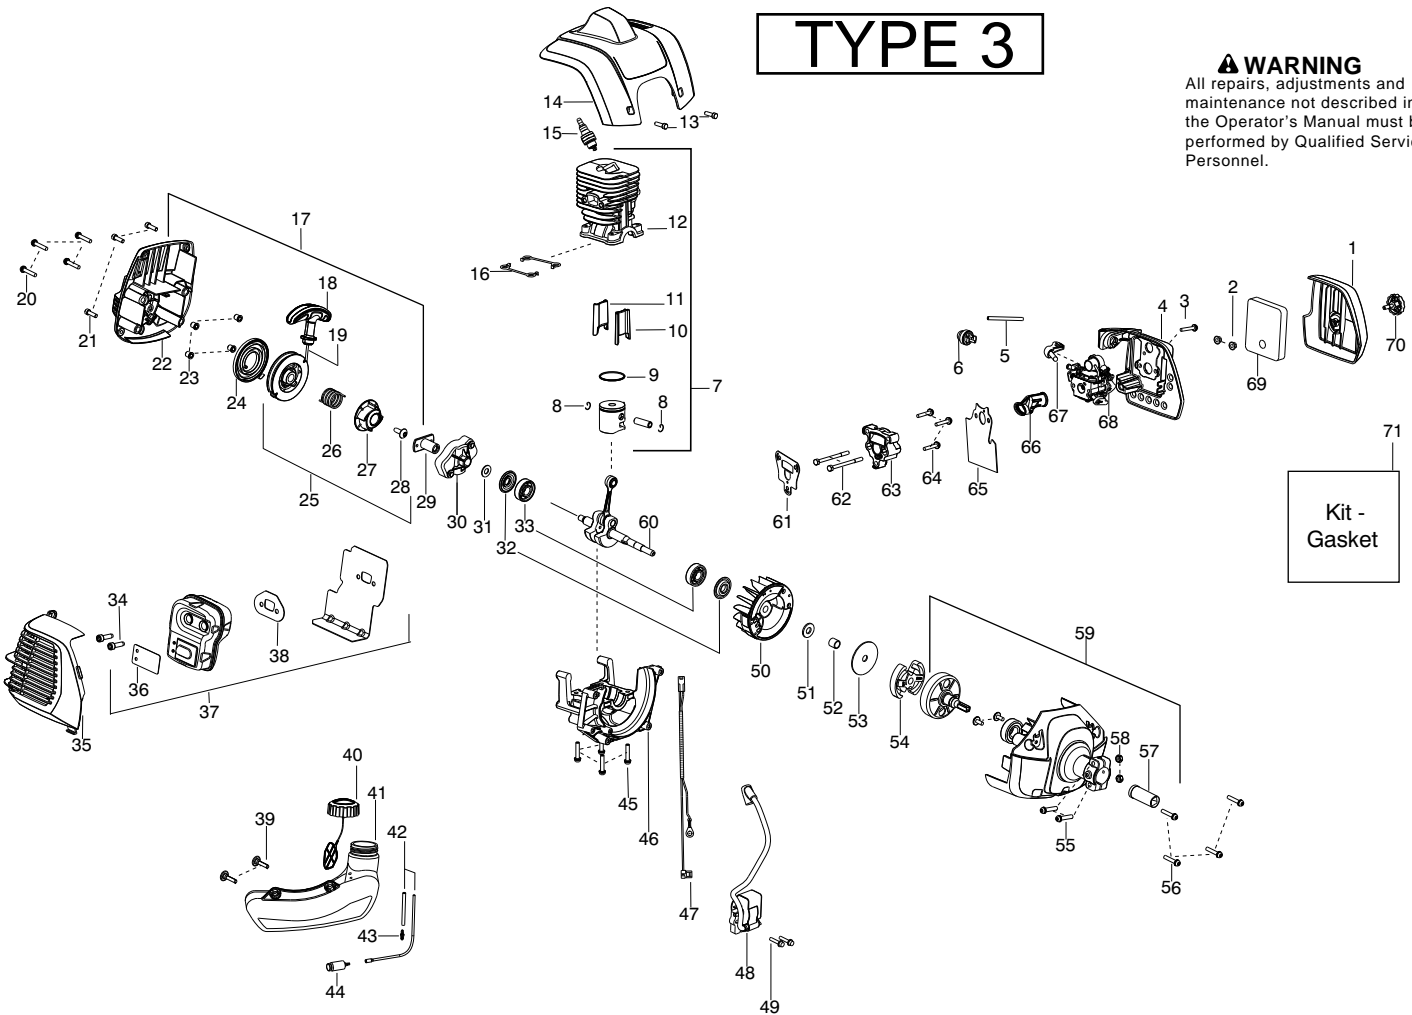

Parts List No. 545192171		Partner® PARTS LIST	MODEL BC 433L (EU)	
Date 7/21/11	Replaces 545192171 - 2/17/10		NOTE : Illustration may differ from actual model due to design changes.	Page: 4

TYPE 3

⚠ WARNING

All repairs, adjustments and maintenance not described in the Operator's Manual must be performed by Qualified Service Personnel.

Ref.	Part No.	Description	Ref.	Part No.	Description	Ref.	Part No.	Description
1.	545177001	Cover - Airbox	26.	545188301	Spring - Starter Hub	51.	530016463	Washer
2.	530016101	Nut - Carb. Screw	27.	545188001	Hub - Starter	52.	530057852	Spacer - Flywheel
3.	530016301	Screw 8-32	28.	545112801	Screw M6	53.	530094189	Washer - Clutch
4.	545176901	Base - Airbox	29.	545188201	Coupling - Starter	54.	545008038	Kit - Clutch Assy.
5.	-----	Fuel line-Purge Bulb(ref. 42)	30.	545188701	Assy - Starter Cup	55.	530015774	Screw 10-24 x 1"
6.	530047721	Purge Bulb	31.	530015828	Washer - Flat	56.	530015897	Screw M5 x 25mm
7.	576018201	Kit - Piston/Chrome Cyl. (Incl. 8,9,10,11,12)	32.	545008044	Seal - Crankshaft (kit)	57.	545186401	Guide - Clutch Drum
8.	545194801	Retainer - Piston pin	33.	545013401	Bearing - Crankshaft	58.	530015768	Locknut 10-24
9.	545194601	Ring - Piston	34.	530058982	Bolt - Muffler	59.	545190801	Assy-Fan Hsg (Incl.55,57,58)
10.	575391901	Insert - Front Transfer Port	35.	545156301	Guard - Muffler	60.	545008047	Kit - Crankshaft
11.	575391801	Insert - Rear Transfer Port	36.	545008070	Kit - Spark Arrestor	61.	545008044	Gasket - Adapter/Cyl. (kit)
12.	576014501	Cylinder - Chrome	37.	545180701	Assy - Muffler (Incl. 34,36,38)	62.	530016418	Bolt M5 x .80
13.	530016449	Screw M4 x1.75 x 16mm	38.	545008044	Gasket - Muffler (kit)	63.	575391501	Adaptor - Carburetor
14.	545156401	Cover - Top	39.	530016445	Screw - Tank Retainer	64.	530016441	Screw .20 x 32
15.	952030249	Spark Plug (RCJ- 6Y)	40.	545215901	Assy - Fuel Cap w/ret.	65.	545008044	Gasket - Carb./Adapter(kit)
16.	545008044	Seal - Cylinder(Kit)	41.	✓ 576797301	Assy - Tank (Incl. 40,42,43,44)	66.	545190501	Boot - Carb.
17.	545190701	Assy - Shroud Rear (Incl. 18,19,22,23,24,25)	42.	530069599	Kit - Fuel line	67.	574719701	Lever - Choke (red)
18.	545208401	Handle - Starter	43.	530023877	Fitting - Fuel Line	68.	545008042	Kit - Carburetor(Incl. 5,6)
19.	545029901	Kit-Rope	44.	530095646	Assy - Fuel Pickup	69.	545195901	Filter - Air
20.	530015897	Screw M4 x .8 x 25mm	45.	530015897	Screw - m5x25mm	70.	545188801	Assy - Airbox Knob
21.	530016449	Screw M4 x1.75 x 16mm	46.	545181901	Crankcase	71.	545008044	Kit - Gasket (Incl. 16,32,38,61,65)
22.	545190601	Housing - Starter w/eyelet	47.	545191601	Assy - Leadwire			
23.	545185301	Spacer	48.	545189701	Module - Ignition			
24.	545008013	Kit - Starter Spring	49.	530016357	Screw 8-32			
25.	545008049	Kit - Pulley(Incl 26,27,28)	50.	545120401	Assy - Flywheel			

✓ = New Part Number For This IPL

★ = Refer to the Service Reference Indicated for more information.(Located at the END of the IPL)