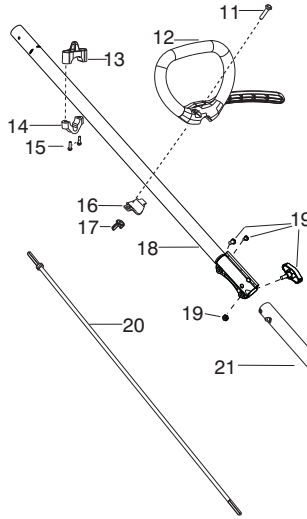

TYPE 2,3

⚠ WARNING
All repairs, adjustments and maintenance not described in the Operator's Manual must be performed by Qualified Service Personnel.

Ref.	Part No.	Description	Ref.	Part No.	Description
1.	545191801	Assy - Switch Wire	32.	530056401	Wrench
2.	545008073	Kit - Trigger (Incl. 6)	33.	530015771	Screw
3.	545187601	Housing - Throttle (RH)	34.	575352701	Kit - Shield (Incl. 32,33,35,36)
4.	530016449	Screw M4	35.	530052286	Line Limiter
5.	530015805	Screw 10-14 x 1/2	36.	530015814	Screw
6.	545190001	Spring - Trigger	37.	537419302	Housing
7.	545199301	Cable - Throttle	38.	537419901	Adapter
8.	545187802	Lockout - Throttle	39.	537338801	Spring
9.	545187501	Housing - Throttle (LH)	40.	530096328	Assy - Spool (.095 shaped line)
10.	545030601	Kit-Switch	41.	545003365	Kit - Cover and Eyelet
11.	530015820	Bolt 1/4-20 x 1 1/4	42.	537419601	Knob
12.	545216001	Assy - Handle Assist J-Bar (Incl. 11,16,17)	43.	537419211	Assy - TNG 7 (Incl. 37,38,39,40,41,42)
13.	545113301	Clamp - Upper Harness	Not Shown		
14.	545056601	Clamp - Lower Harness	545196724	Manual - Scan	
15. ✓	530015886	Screw - 10-14 x 1.095	545196725	Manual - Euro 1	
16.	530059185	Clamp - Assist Handle	545196726	Manual - Euro 2	
17.	530016152	Wingnut 1/4-20	545196727	Manual - Euro 3	
18.	574768101	Kit - Upper Drive Shaft (Incl. 19)	545196727	Manual - Euro 4	
19.	575291801	Kit - Knob/Screw	✓ 115435926	Manual - Euro 5	
20.	545132002	Flexshaft - lower	545196729	Manual - Turkish	
21.	575478301	Kit - Lower Drive Shaft (Incl. 20,23,24,25,26)	545196730	Decal-Shaft Warning (lower)	
22.	530092085	Shoulder Strap	✓ 577923801	Decal-Shaft Warning (upper)	
23.	530015775	Screw - 8-16 x .593	✓ 578656001	Guard - Transport	
24.	530016014	Screw - 12-24 x .960	502035505		
25.	575963401	Bracket - Shield SST			
26.	574809701	Assy - Gearbox 1" Brushcutter			
27.	530095815	Dust cup			
28.	530055892	Assy. - Blade			
29.	530095816	Washer			
30.	530016240	Washer - Belleville			
31.	530015793	Nut - Flange (L.H.)			