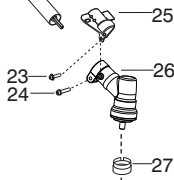

TYPE 2,3

⚠ WARNING
All repairs, adjustments and maintenance not described in the Operator's Manual must be performed by Qualified Service Personnel.

Ref.	Part No.	Description	Ref.	Part No.	Description
1.	545191801	Assy - Switch Wire	32.	530056401	Wrench
2.	545008073	Kit - Trigger (Incl. 6)	33.	530015771	Screw
3.	545187601	Housing - Throttle (RH)	34.	575352701	Kit - Shield (Incl. 32,33,35,36)
4.	530016449	Screw M4	35.	530052286	Line Limiter
5.	530015805	Screw 10-14 x 1/2	36.	530015814	Screw
6.	545190001	Spring - Trigger	37.	537419302	Housing
7.	545199301	Cable - Throttle	38.	537419901	Adapter
8.	545187802	Lockout - Throttle	39.	537338801	Spring
9.	545187501	Housing - Throttle (LH)	40.	530096328	Assy - Spool (.095 shaped line)
10.	545030601	Kit-Switch	41.	545003365	Kit - Cover and Eyelet
11.	530015820	Bolt 1/4-20 x 1 1/4	42.	537419601	Knob
12.	545216001	Assy - Handle Assist J-Bar (Incl. 11,16,17)	43.	537419211	Assy - TNG 7 (Incl. 37,38,39,40,41,42)
13.	545113301	Clamp - Upper Harness	Not Shown		
14.	545056601	Clamp - Lower Harness	545196724	Manual - Scan	
15. ✓	530015886	Screw - 10-14 x 1.095	545196725	Manual - Euro 1	
16.	530059185	Clamp - Assist Handle	545196726	Manual - Euro 2	
17.	530016152	Wingnut 1/4-20	545196727	Manual - Euro 3	
18.	574768101	Kit - Upper Drive Shaft (Incl. 19)	545196727	Manual - Euro 4	
19.	575291801	Kit - Knob/Screw	✓ 115435926	Manual - Euro 5	
20.	545132002	Flexshaft - lower	545196729	Manual - Turkish	
21.	575478301	Kit - Lower Drive Shaft (Incl. 20,23,24,25,26)	545196730	Decal-Shaft Warning (lower)	
22.	530092085	Shoulder Strap	✓ 577923801	Decal-Shaft Warning (upper)	
23.	530015775	Screw - 8-16 x .593	✓ 578656001	Guard - Transport	
24.	530016014	Screw - 12-24 x .960	502035505		
25.	575963401	Bracket - Shield SST			
26.	574809701	Assy - Gearbox 1" Brushcutter			
27.	530095815	Dust cup			
28.	530055892	Assy. - Blade			
29.	530095816	Washer			
30.	530016240	Washer - Belleville			
31.	530015793	Nut - Flange (L.H.)			