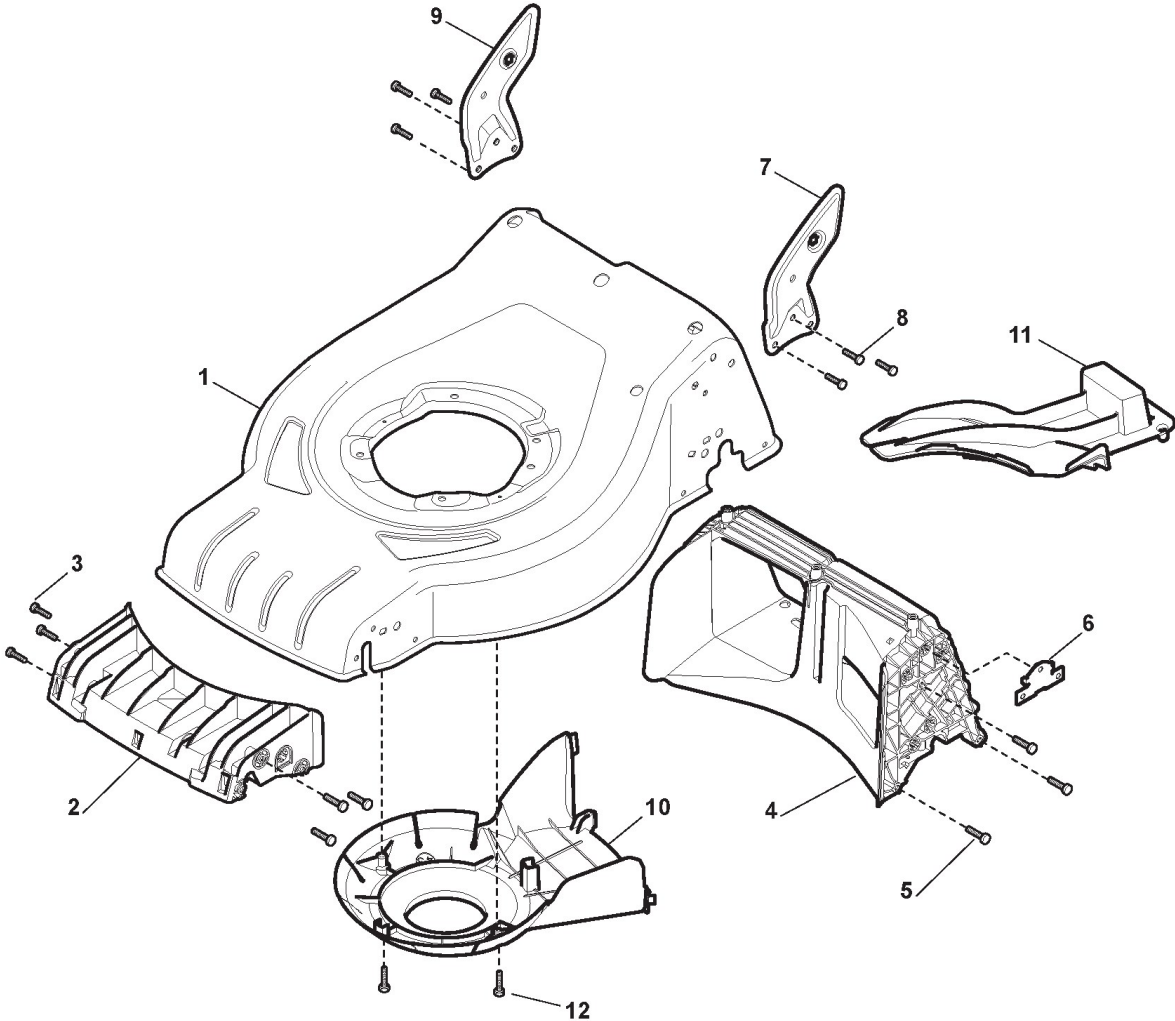

Gehäuse

Bild Nr.	Anzahl	Teilenummer	Beschreibung	Hinweis	Von	Bis
1	1	381004018/0	Chassie Rot			
2	1	322108301/0	Hinterleitblechvorder	To 31-august-2011		
2	1	322108301/1	Hinterleitblechvorder	From 01-september-2011		
3	6	112728699/0	Schraube			
4	1	322108302/0	Hinterleitblechsatz			
5	6	112728699/0	Schraube			
6	2	322545213/0	Platte			
7	1	381005139/0	Pratze, Linke			
8	6	112727801/0	Schraube			
9	1	381005137/0	Pratze, Rechte			
10	1	322060242/0	Schutz, Riemen			
11	1	322140239/0	Abweiser			
12	2	112728530/0	Schraube