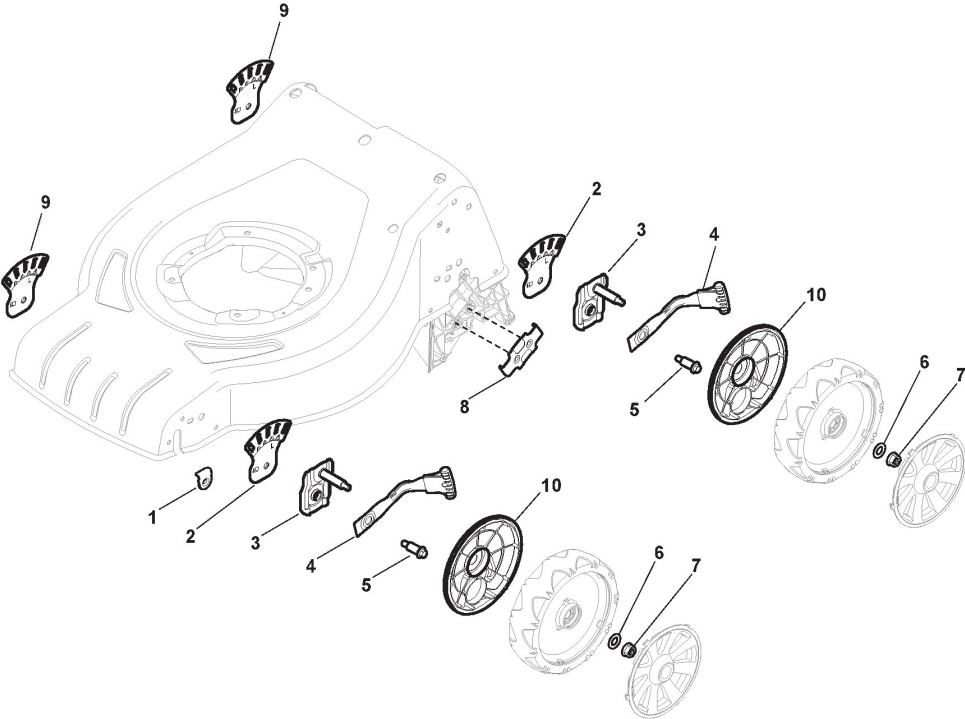

ST. S.P.A.

IMPOS 4612 (2013)

295481023/RWA

Spare parts list **Reservdelar** **Repuestos** **Ersatzteile** **Pièces détachées** **Reserve onderdelen** **Catalogo ricambi**

- Use ST. S.p.A. Genuine Spare Parts specified in the parts list for repair and/or replacement.
- The contents described in the parts list may change due to improvement.
- The drawings of the spare parts are only indicative And might Not represent the part in question exactly.
- The indications "right" - "left" - "front" - "rear" refer to the position of the operator when using the machine.
- When placing orders of parts for repair And/Or replacement, make sure that the illustrated parts list Is the one applying to the machine's year of manufacture, as shown on the identification plate attached to the machine.

Schnittverstellung

Bild Nr.	Anzahl	Teilenummer	Beschreibung	Hinweis	Von	Bis
1	2	322545189/0	Plättchen			
2	2	322735597/0	Sektor, Höheverstellung Linke	To 31-august-2011		
2	2	322735597/1	Sektor, Höheverstellung	From 01-september-2011		
3	4	381005141/0	Halter, Rad	To 31-august-2016		
3	4	381005159/0	Halter, Rad	From 01-september-2016		
4	4	381003354/0	Hebel, Höheverstellung			
5	4	122519811/0	Bolzen			
6	4	112521350/0	Scheibe			
7	4	112155000/0	Mutter			
8	2	322545211/0	Plättchen			
9	2	322735595/0	Sektor, Höheverstellung Rechte	To 31-august-2011		
9	2	322735595/1	Sektor, Höheverstellung	From 01-september-2011		
10	4	322600247/0	Schütz, Räder	Optional		