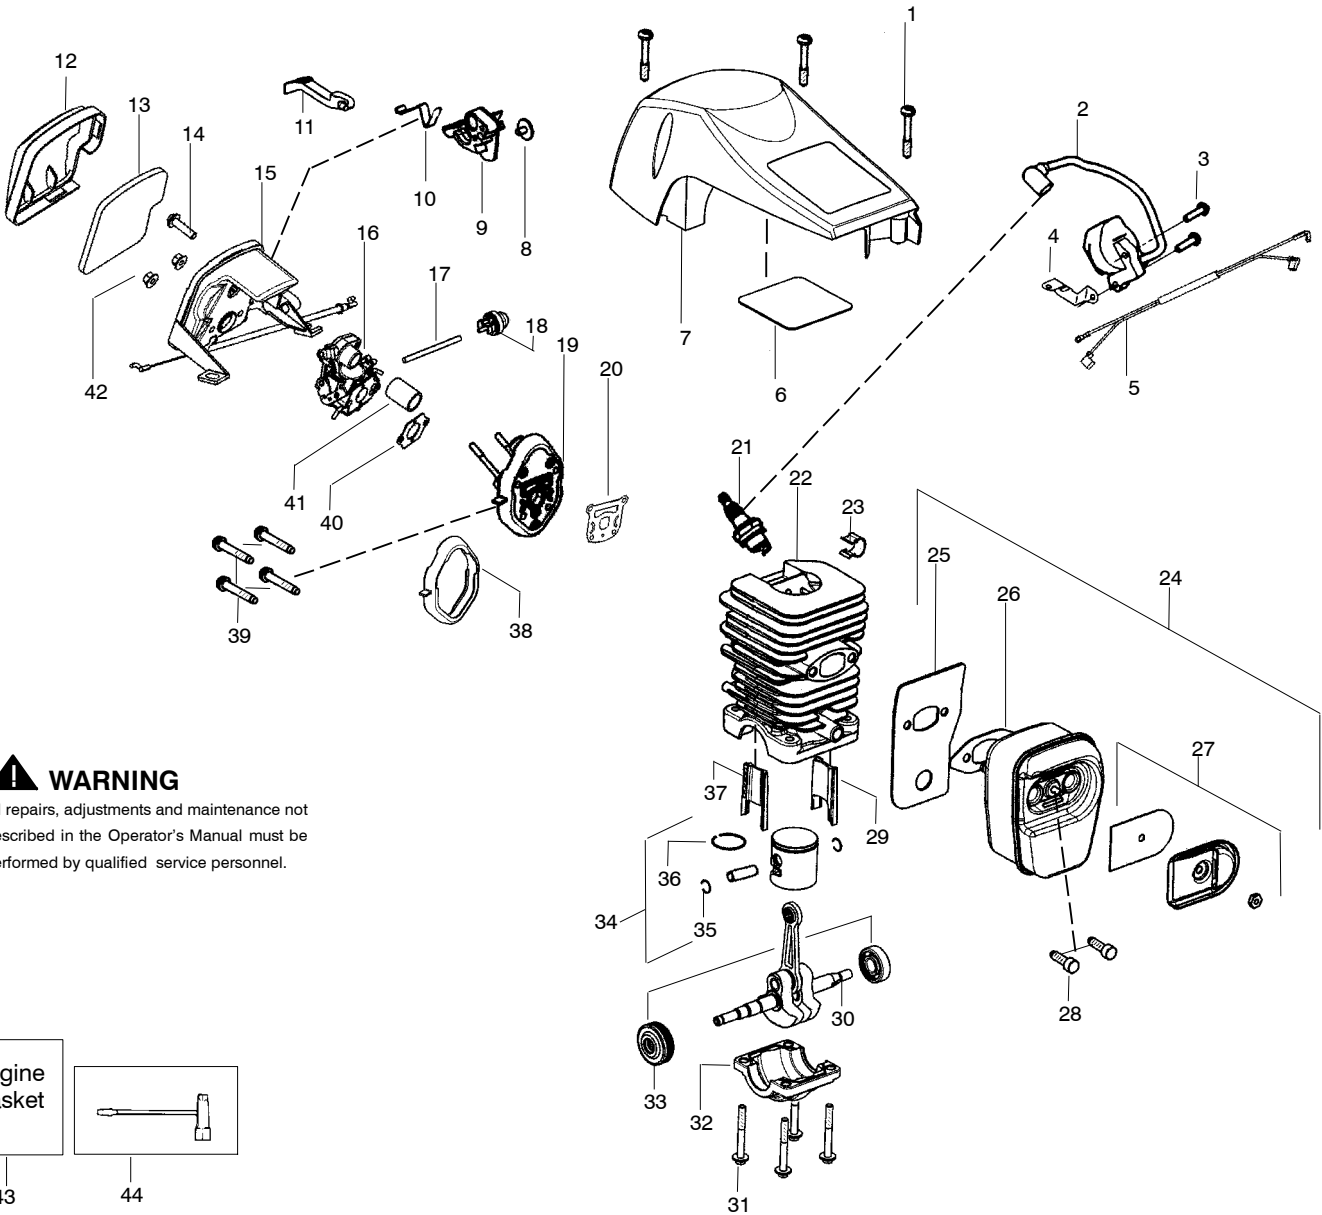

WARNING
All repairs, adjustments and maintenance not described in the Operator's Manual must be performed by qualified service personnel.

Ref.	Part No.	Description	Ref.	Part No.	Description	Ref.	Part No.	Description
1.	530016153	Screw	21.	952030150	Accy-Spark Plug (RCJ-7Y)	41.	530057926	Tube-Intake
2.	545115801	Module-Ignition	22.	530071884	Kit-Cylinder (Incl. 29,37)	42.	530016101	Nut-Carb.
3.	530016432	Screw	23.	530058660	Clip-High Tension Lead	43.	530071894	Kit-Gasket (Incl. 20,26,38,40)
4.	530058661	Strap-Ground	24.	545081801	Kit-Muffler (Incl. 25,26,27,28)	44.	530031135	Scrench
5.	530057943	Assy-Wire Harness	25.	530057942	Backplate-Muffler	Not Shown		
6.	530059006	Reflector-Tape	26.	530071894	Gasket-Muffler (kit)	---		Manual-Operator
7.	545045801	Shield-Cylinder(Incl.1,6)	27.	545081701	Kit-Spark Arrestor	115294110		Scan
8.	530016080	Screw	28.	530016338	Bolt-Muffler	115294226		Euro 1
9.	530057891	Lever-Ignition Switch	29.	545015301	Insert-Left (black) Cyl.	115294326		Euro 2
10.	530057908	Spring-Ignition Switch	30.	545112901	Assy-Crankshaft/Rod	115294626		Euro 3
11.	530059399	Knob-Choke	31.	530016417	Bolt	115294726		Euro 4
12.	530059001	Cover-Air Filter	32.	530057941	Cap-Crankcase	115294826		Euro 5
13.	530057869	Filter-Air	33.	530056363	Assy-Bearing/Seal	115439956		Russian
14.	530016425	Screw	34.	530071883	Kit-Piston (Incl. 35,36)	115295076		Turkish
15.	545046901	Housing-Air Filter w/cable	35.	530015697	Retainer-Piston Pin	577923701		Decal-Warning
16.	---	Carburetor	36.	530038729	Ring-Piston	545091701		Case-(body)
17.	545070601	Zama W26 (Incl. 18)	37.	545015401	Insert-Right (gray)Cyl.	545054101		Case-(scabbard)
18.	530069247	Kit-Fuel Line (Small)	38.	530071894	Seal-Adaptor (kit)	530164048		Case-(L & R ends)
19.	530047721	Bulb-Purge "snap-in"	39.	530016426	Screw	530164050		Case-(Latch)
20.	530071889	Kit-Carb. Adaptor (Incl. # 20,38,41)	40.	530071894	Gasket-Carb. (kit)			

↙ = NEW PART NUMBER FOR THIS IPL   * = REFER TO THE SERVICE REFERENCE INDICATED FOR MORE INFORMATION. (LOCATED AT END OF IPL)