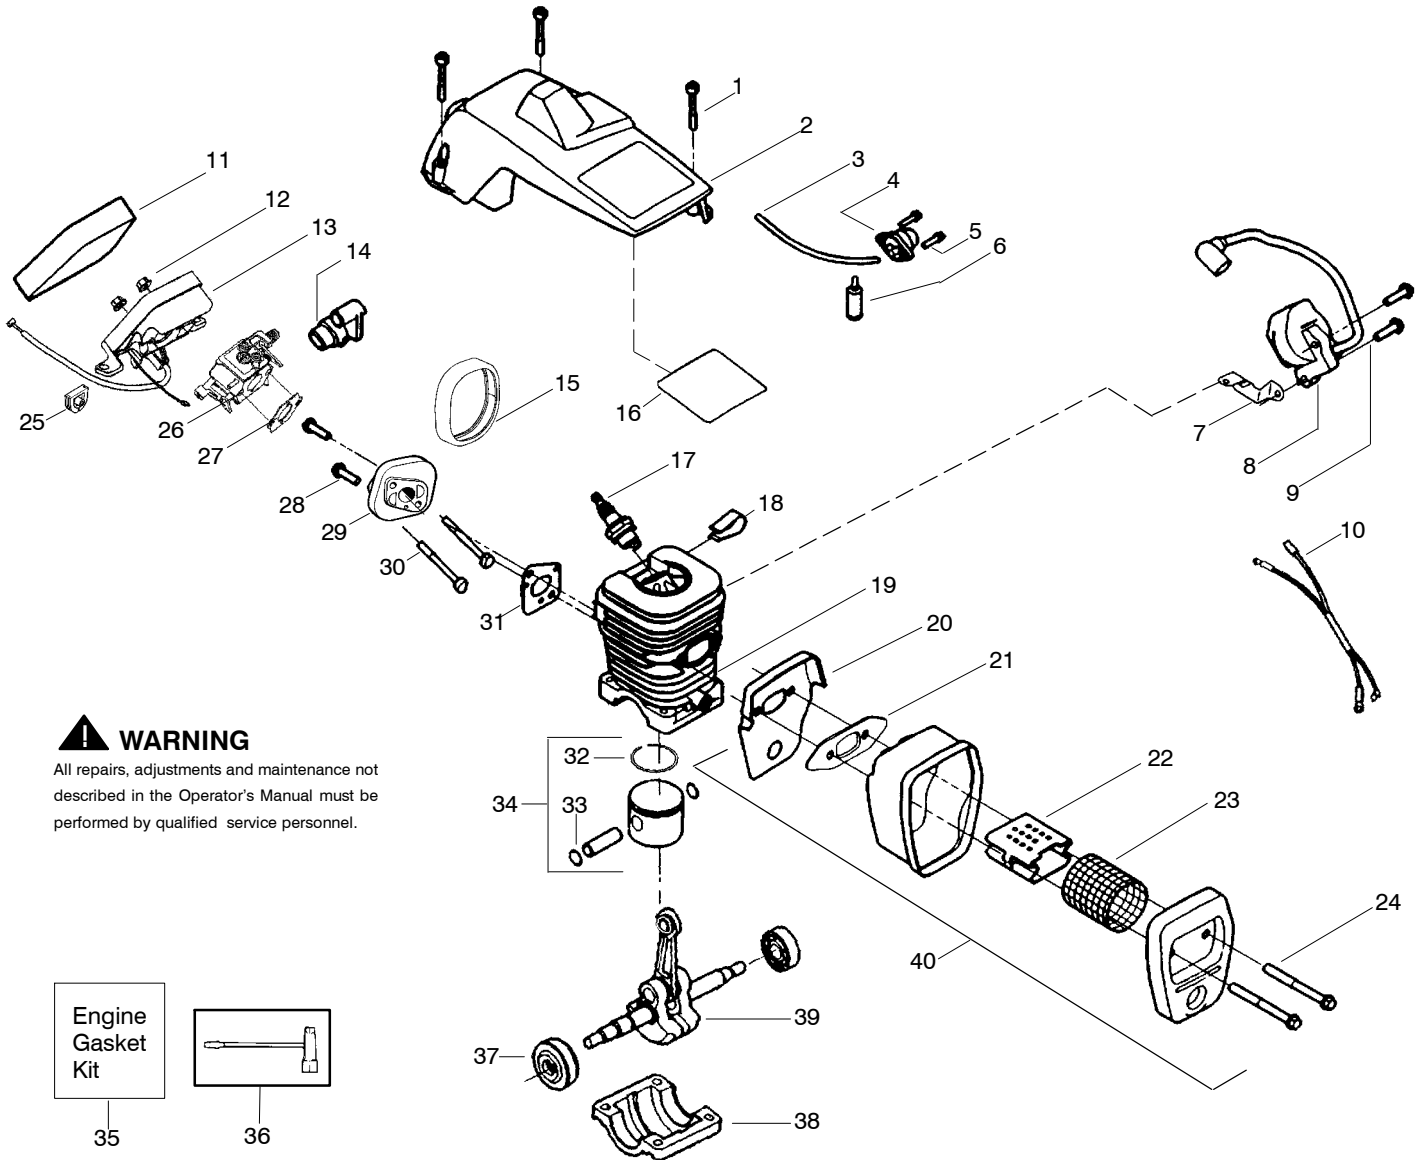

WARNING

All repairs, adjustments and maintenance not described in the Operator's Manual must be performed by qualified service personnel.

Ref.	Part No.	Description	Ref.	Part No.	Description	Ref.	Part No.	Description
1.	530016153	Screw	19.	530012550	Cylinder	36.	530031135	Scrench
2.	530056914	Assy - Cylinder Shield (includes # 16)	20.	530049870	Backplate - Muffler	37.	530056363	Assy - Seal & Bearing
3.	530069247	Kit - Fuel Line (Small)	21.	530069608	Gasket - Muffler (kit)	38.	530037935	Cap - Crankcase
4.	530071835	Kit - Purge Bulb (incl. #5)	22.	530037813	Diffuser - Muffler	39.	530047062	Assy - Crankshaft
5.	530015780	Screw	23.	530036103	Screen - Spark	40.	530047207	Assy - Muffler (Incl. 20,21,22,23,24)
6.	530095646	Assy - Fuel Pick-up	24.	530016132	Bolt - Muffler	Not Shown		
7.	530047442	Strap - Ground	25.	530047631	Grommet - Throttle Cable	---	---	Manuals
8.	530039238	Ignition Module	26.	---	Kit - Carburetor	545123771		(Euro 1)
9.	530015814	Screw	↙ 545081885	Walbro (WT-891) (Incl. Grommet)	545123772		(Euro 2)	
10.	530057475	Assy - Wire Harness	27.	530069608	Gasket - Carb. (kit)	545123773		(Euro 3)
11.	530037793	Foam - Air Filter	28.	530016386	Screw	545123774		(Euro 4)
12.	530016101	Nut	29.	530049700	Carb. Adapter	545123775		(Euro 5)
13.	530057702	Assy - Air Box	30.	530016187	Screw	545123776		(Scan)
14.	530035526	Grommet - Carb Adjust	31.	530069608	Gasket - Adaptor (kit)	545123777		(Russia)
15.	530054144	Seal - Carb Adapter	32.	530038729	Ring - Piston	545123778		(Turkish)
16.	530055698	Reflector - Heat	33.	530015697	Retainer - Piston Pin	545003009		Decal - Warning
17.	952030150	Spark Plug (RCJ-7Y)	34.	530071408	Kit - Piston (Incl. 32 & 33)			
18.	530016136	Clip - High Tension Lead	35.	530069608	Kit - Engine Gasket (Incl. 21, 27 & 31)			

↙ = NEW PART NUMBER FOR THIS IPL

★ = REFER TO THE SERVICE REFERENCE INDICATED FOR MORE INFORMATION. (LOCATED AT END OF IPL)