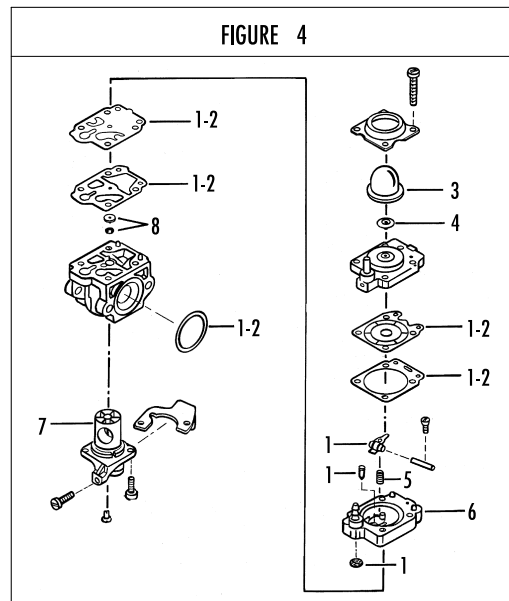

brand	PARTNER

date	FEB/04	SHEET 3/4

Model	Prefix
T 300	01

Product number
953900509

FIGURE 4