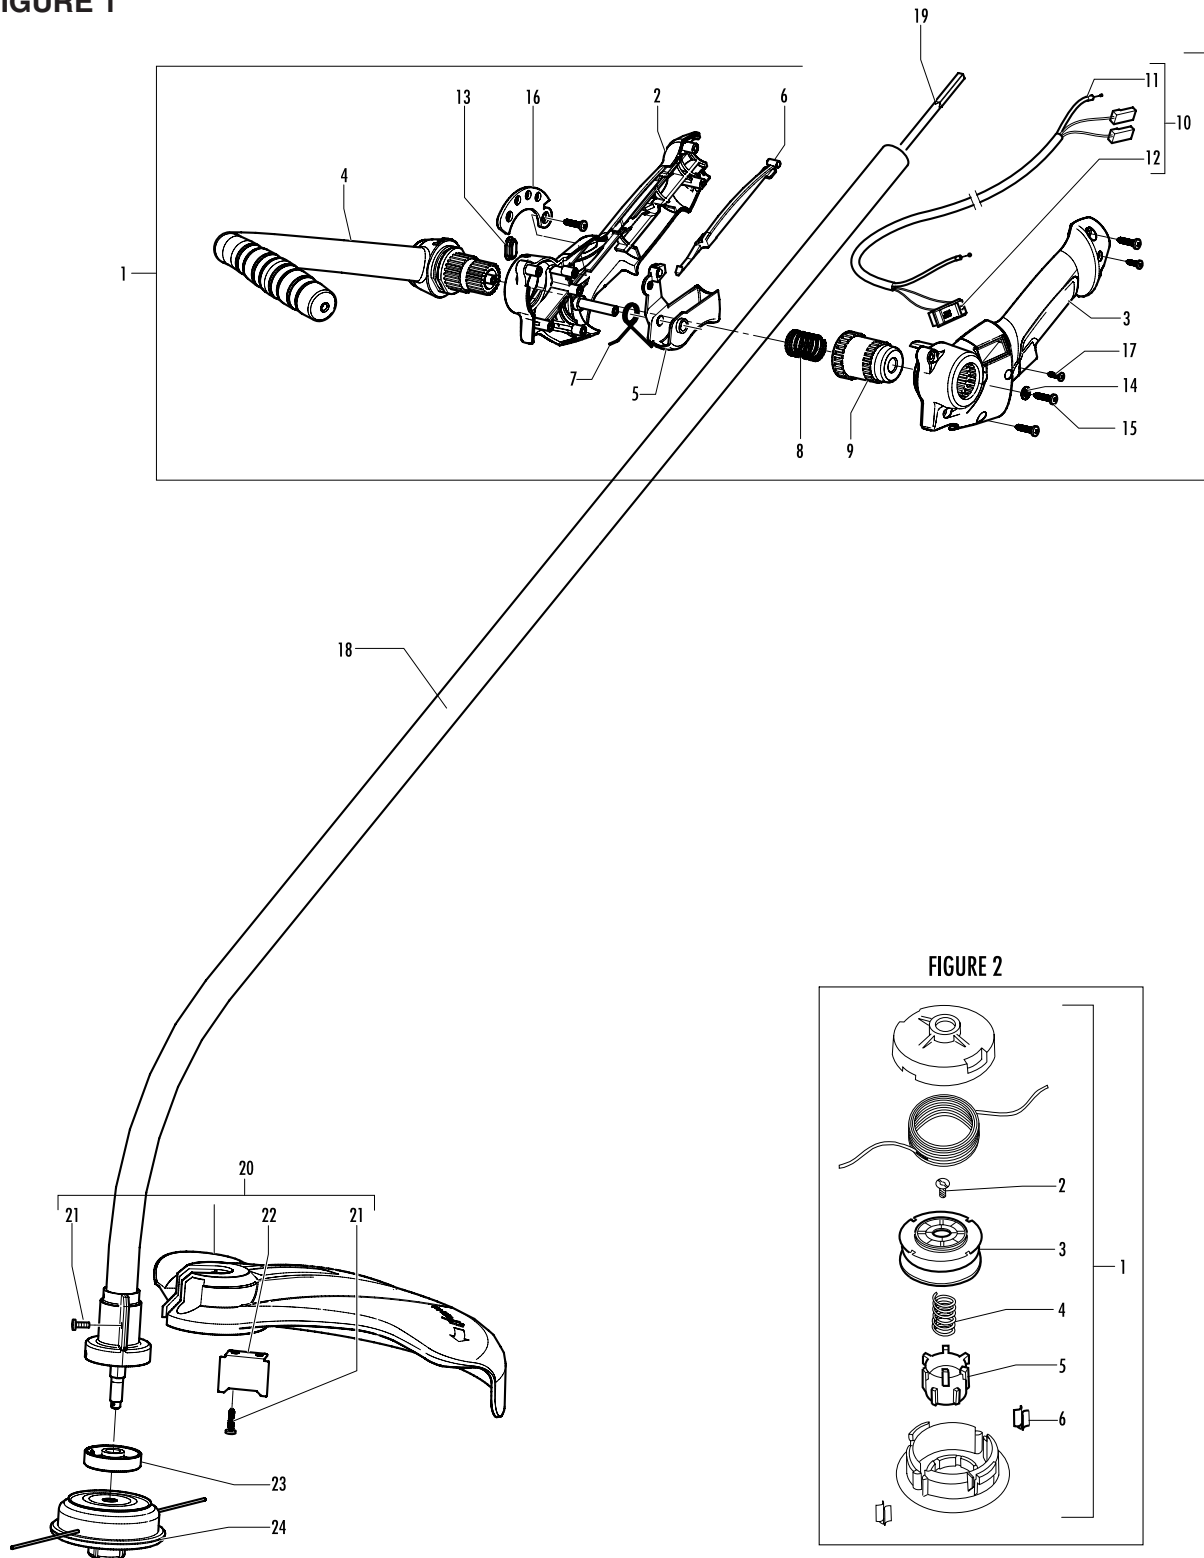

brand	PARTNER

date	FEB/04	SHEET 1/4

Model	Prefix
T 300	01

Product number
953900509

FIGURE 1