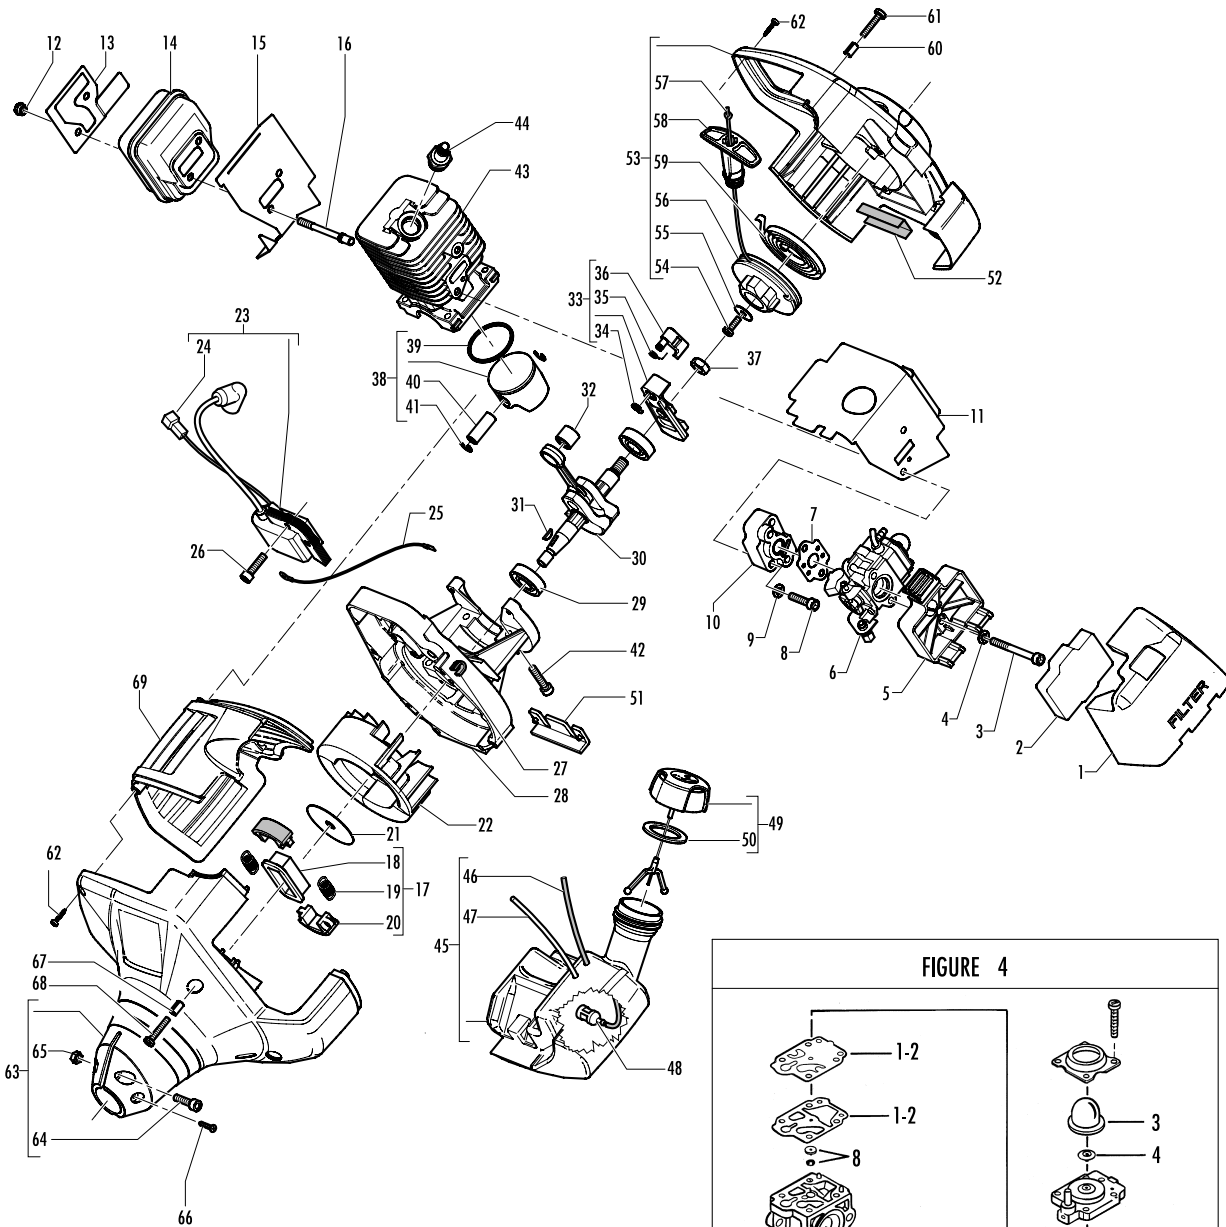

FIGURE 4

brand	PARTNER

date	FEB/04	SHEET 3/4

Model	Prefix
T 300	01

Product number
953900509

FIGURE 3