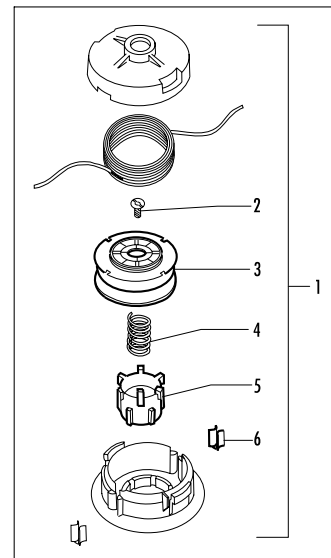

brand	PARTNER

date	FEB/04	SHEET 1/4

Model	Prefix
T 300	01

Product number
953900509

FIGURE 2