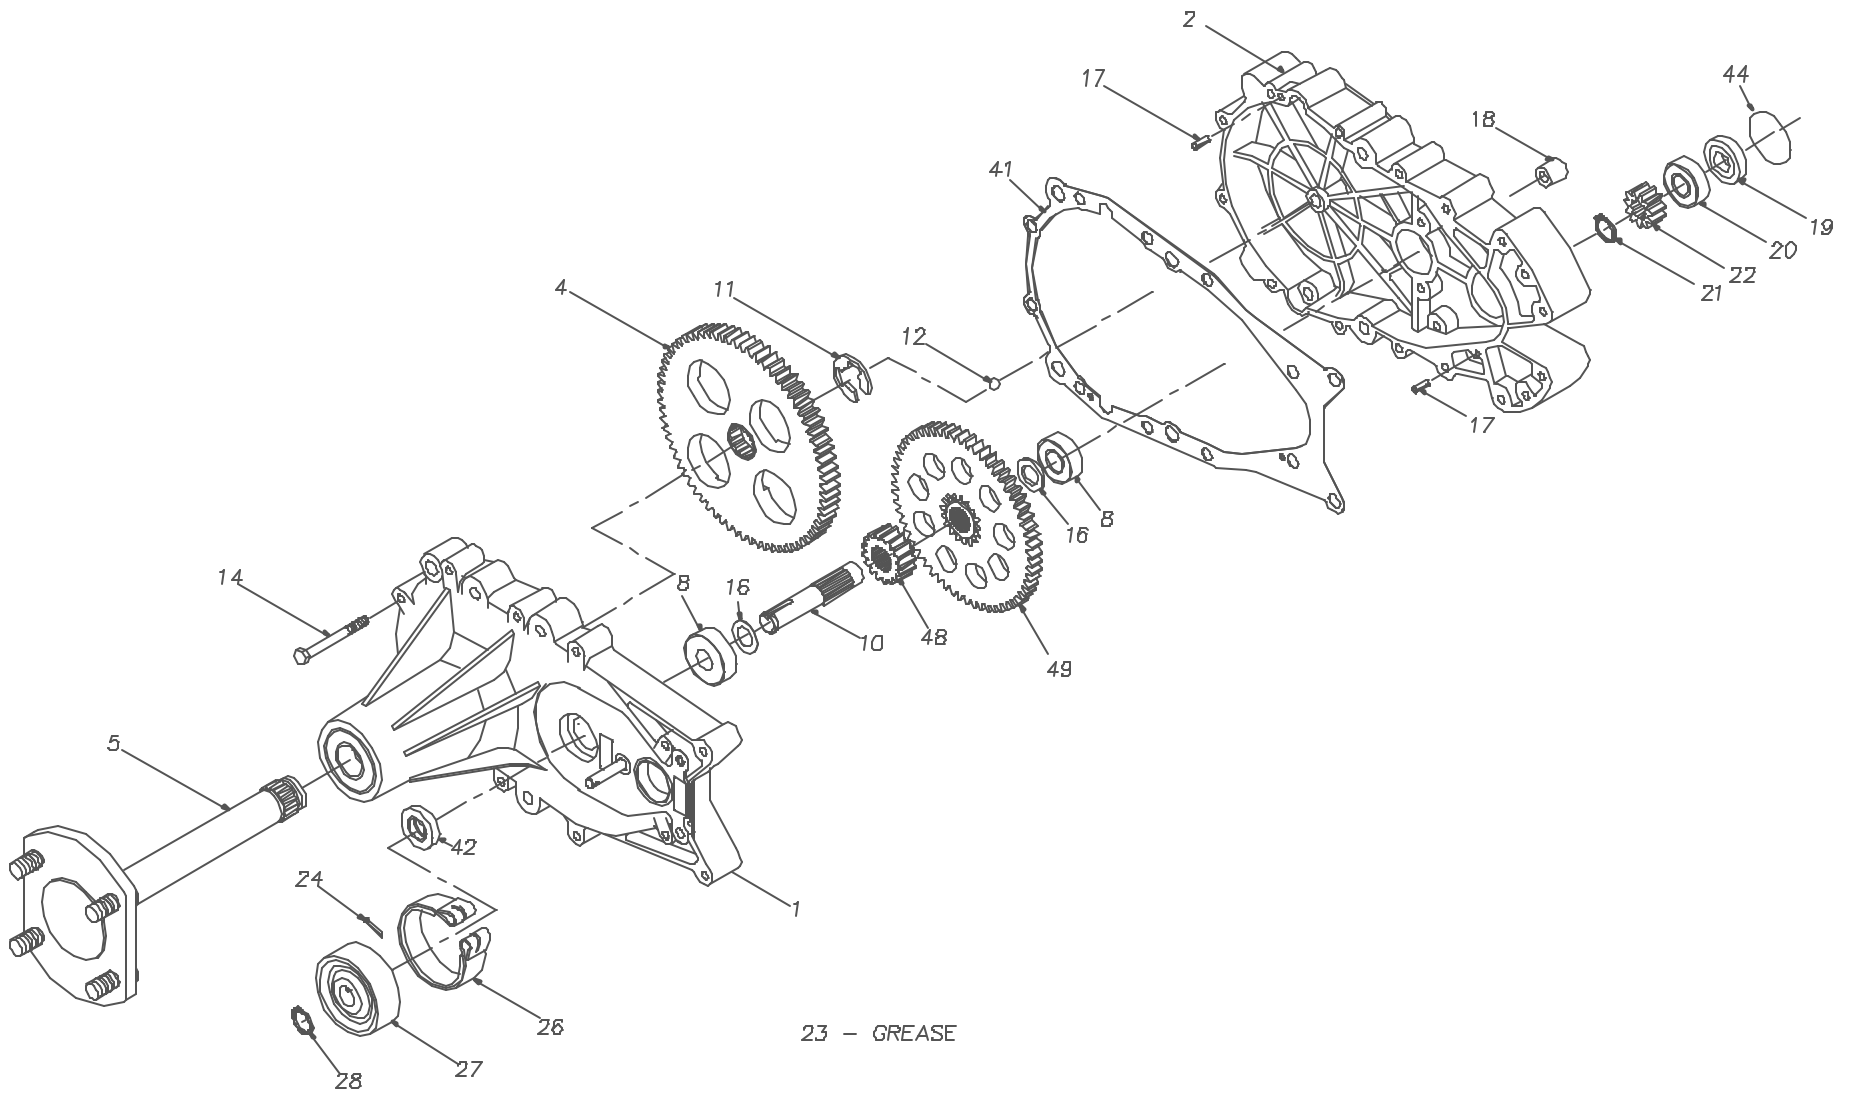

04-600  
221-2500

04-600  
221-2500

REF	PART NO.	QTY	DESCRIPTION
1	70273	1	ASS'Y, AXLE CARRIER HOUSING
		1	AXLE CARRIER HOUSING
		1	BALL BEARING, 52MM X 25MM X 15MM
		1	FLANGE BEARING
		1	BRAKE PIN
		1	OIL SEAL, 1.25 OD X .625 ID
		1	OIL SEAL, 52MM X 25MM
2	50855	1	HYDRO MOUNT HOUSING
4	44358	1	SPLINED 72 TOOTH FINAL DRIVE GEAR
5	62681	1	ASS'Y, AXLE
		1	AXLE SHAFT
		4	LUG BOLT
8	50625	2	BALL BEARING .6215D X 1.57 X .47
10	44351	1	BRAKE SHAFT (SPLINED)
11	44359	1	E-RING
12	9001214-3700	1	BALL, 3/8" DIAMETER
14	44366	10	BOLT, 1/4-20 X 2-1/2"
16	50629	2	WASHER, 5/8ID X 1.0 OD X .01 THK
17	44269	2	PIN, SPRING 3/16" X 1/2" LONG
18	23749	3	MOUNTING SPACER
19	44355	1	BEARING SPACER
20	44232	1	BALL BEARING 15 MM X 35 MM X 11 MM
21	44354	1	RETAINING RING
22	44353	1	11 TOOTH INPUT GEAR
23	50416	2	GREASE (10 OZ TUBE)
24	44101	1	PIN, COTTER
26	44539	1	BRAKE BAND
27	44540	1	BRAKE DRUM
28	44145	1	RETAINING RING
41	50223	1	GASKET, HSG
42	50263	1	OIL SEAL, 1.25 X .625
44	50267	1	O-RING
48	50419	1	17T GEAR
49	50420	1	60T GEAR